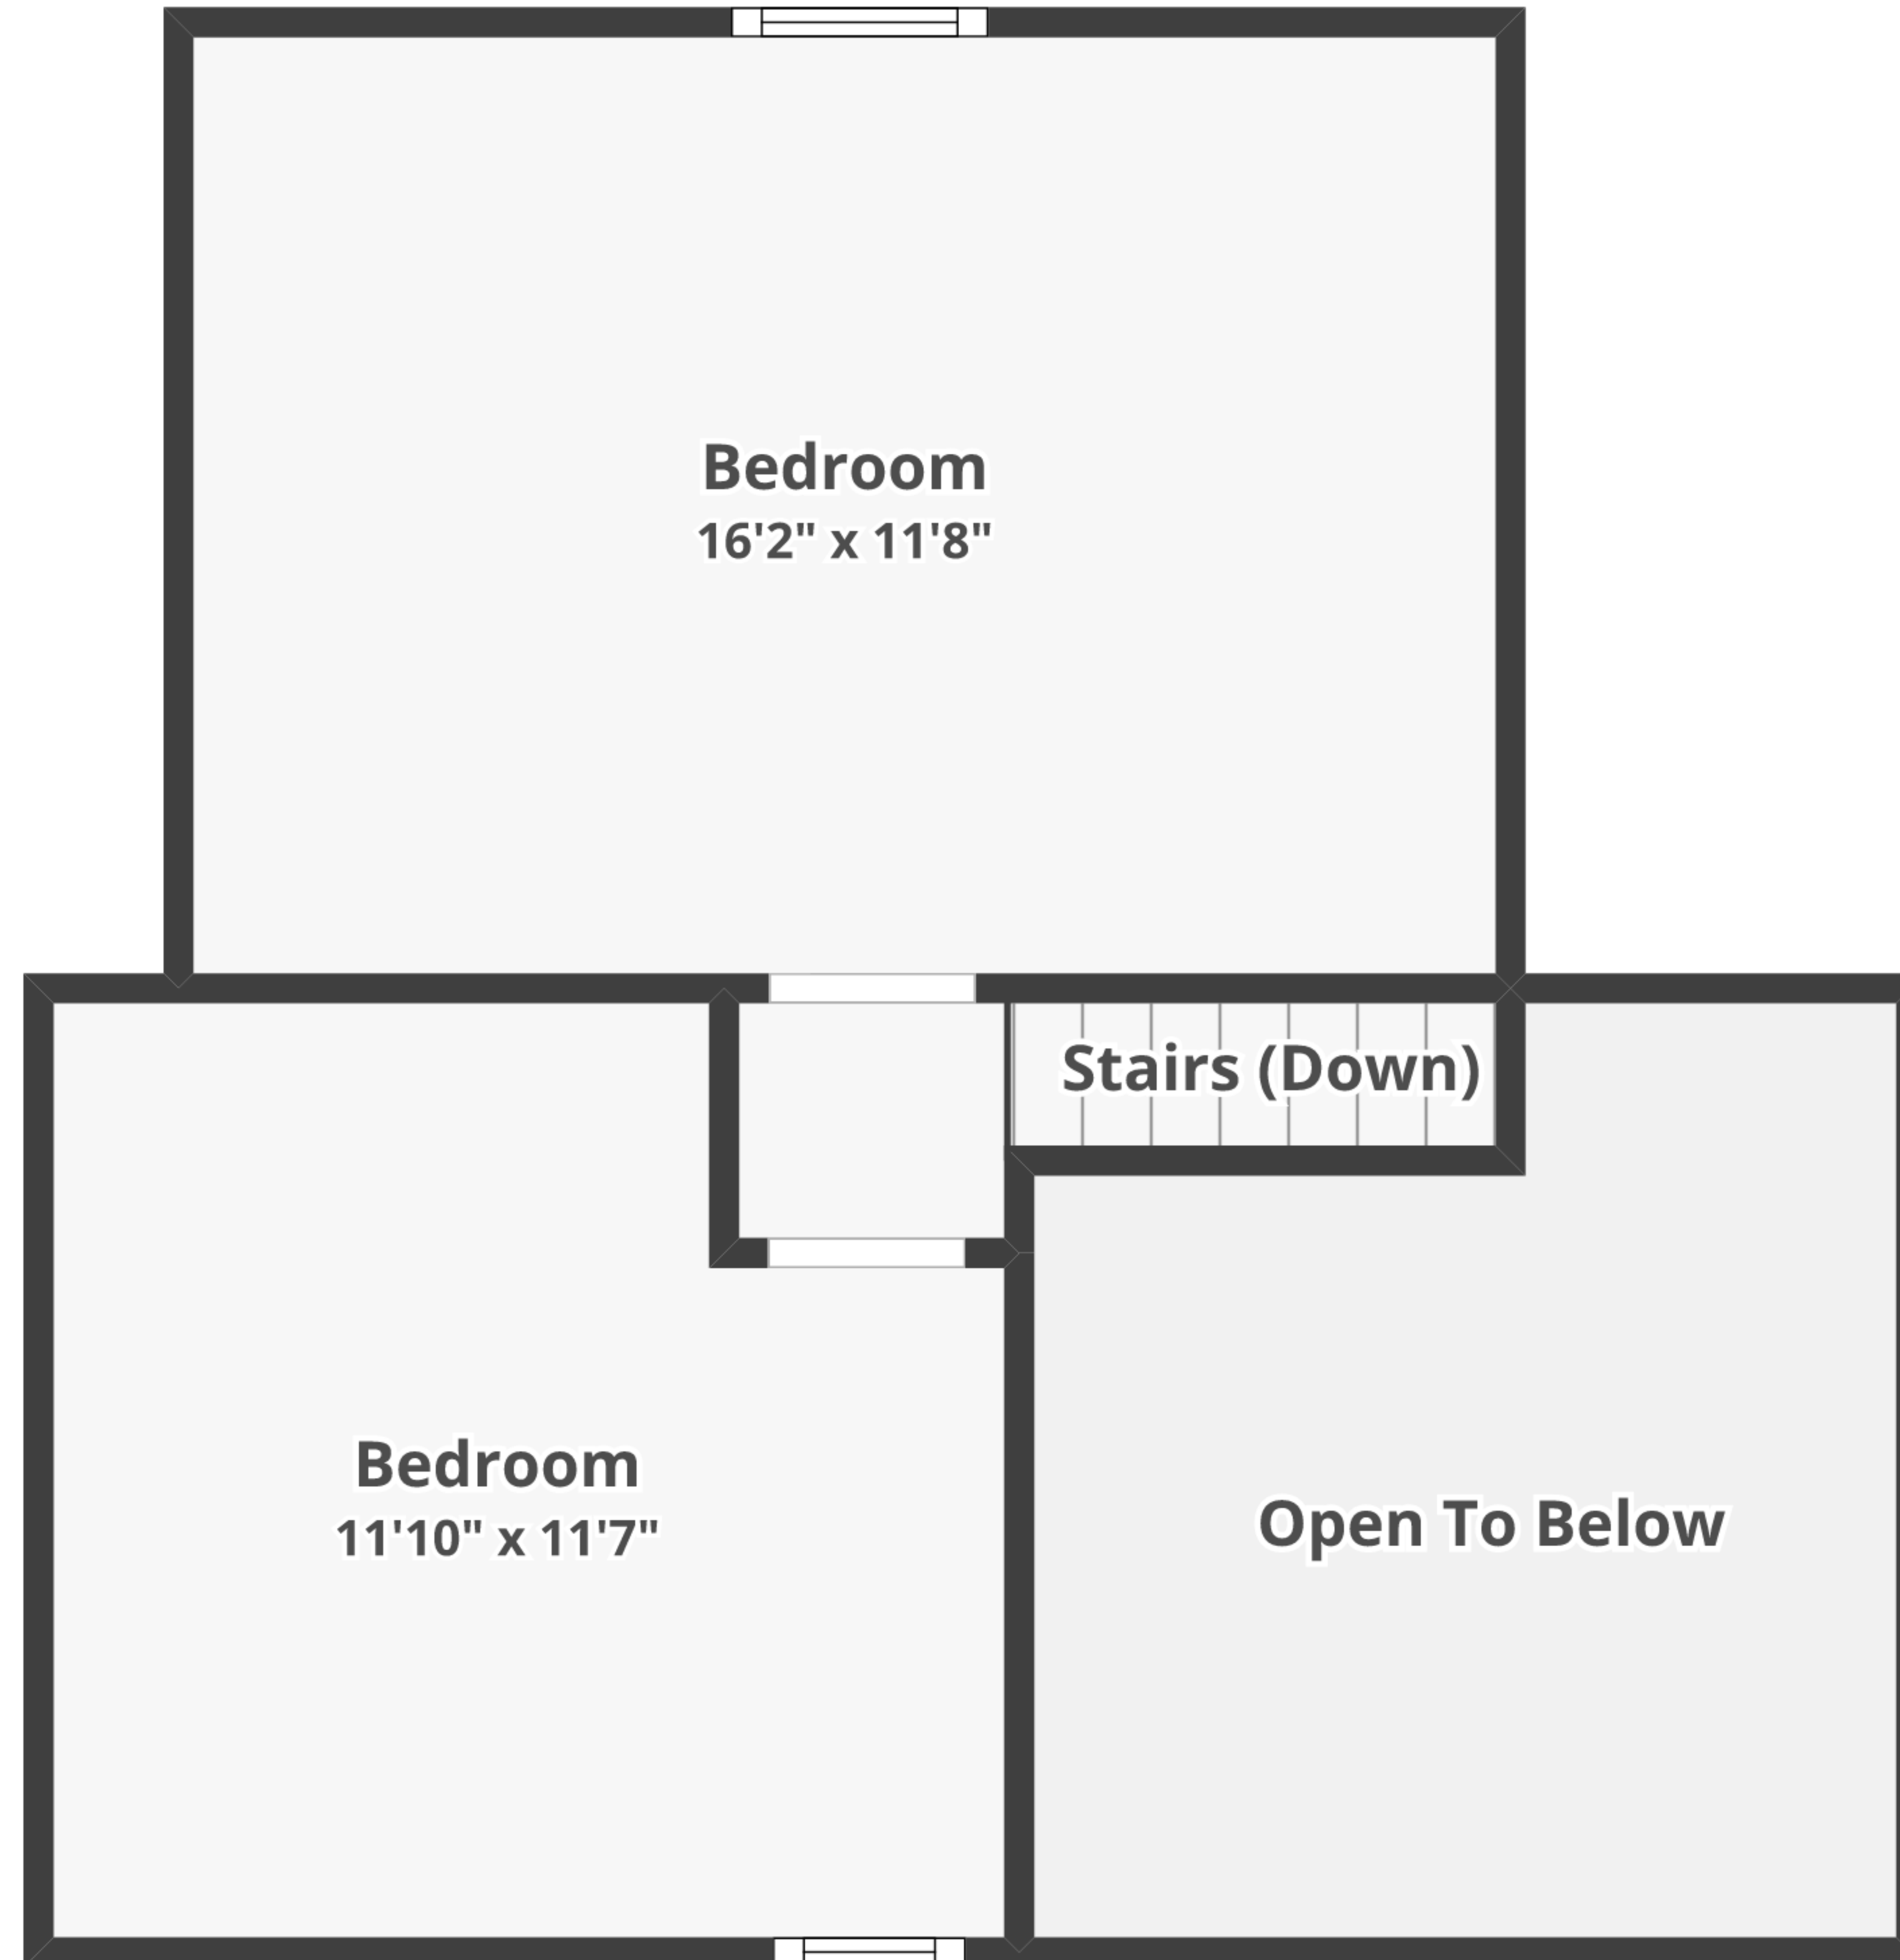

7 Hill Wood Way, East Sandwich, MA 02537

Total finished area: ~4,541.02 sq. ft.

Total unfinished area: ~559.45 sq. ft.

Guest House Floor 2

Finished area: ~333.93 sq. ft.

Unfinished area: ~0 sq. ft.