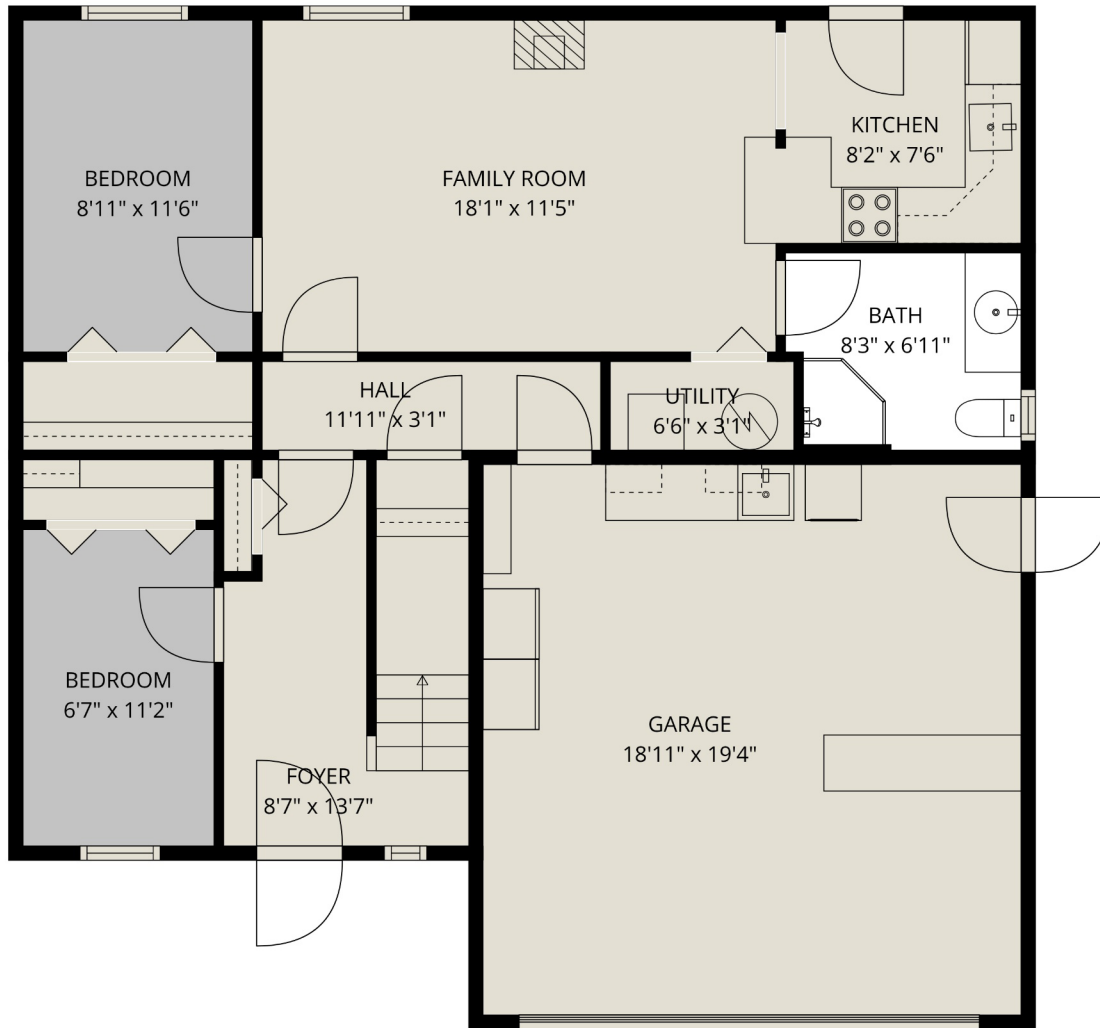

Estimated Areas:

Below Main: 810 sq. ft

Main Floor: 1127 sq. ft

Total: 1937 Sq. Ft

Estimated Areas:

Below Main: 810 sq. ft
Main Floor: 1127 sq. ft
Total: 1937 Sq. Ft

CENTURY 21

46296 Ranchero Dr

Emily Vernon
604-716-9290
emily.vernon@century21.ca

Estimated Areas:

Below Main: 810 sq. ft
Main Floor: 1127 sq. ft
Total: 1937 Sq. Ft