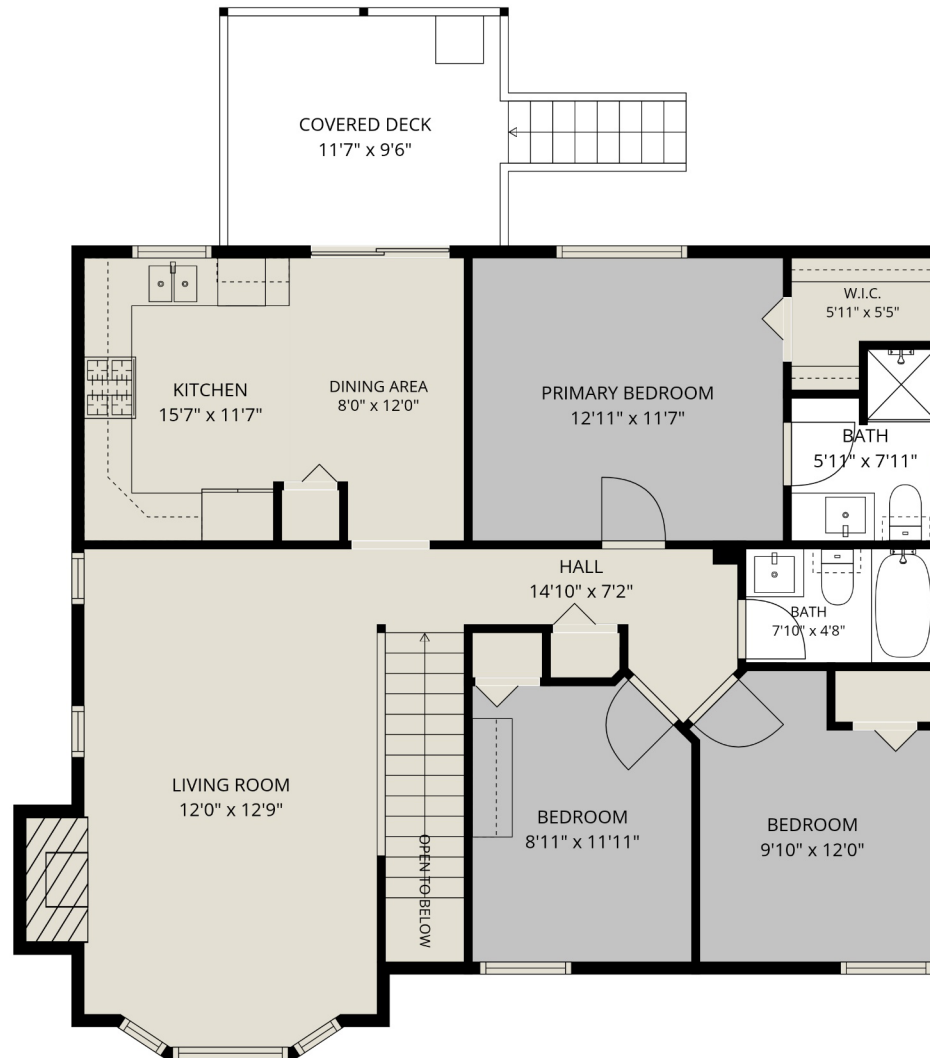

Estimated Areas:

Below Main: 810 sq. ft

Main Floor: 1127 sq. ft

Total: 1937 Sq. Ft

Estimated Areas:

Below Main: 810 sq. ft
Main Floor: 1127 sq. ft
Total: 1937 Sq. Ft

CENTURY 21

46296 Ranchero Dr

Emily Vernon
604-716-9290
emily.vernon@century21.ca

Estimated Areas:

Below Main: 810 sq. ft
Main Floor: 1127 sq. ft
Total: 1937 Sq. Ft