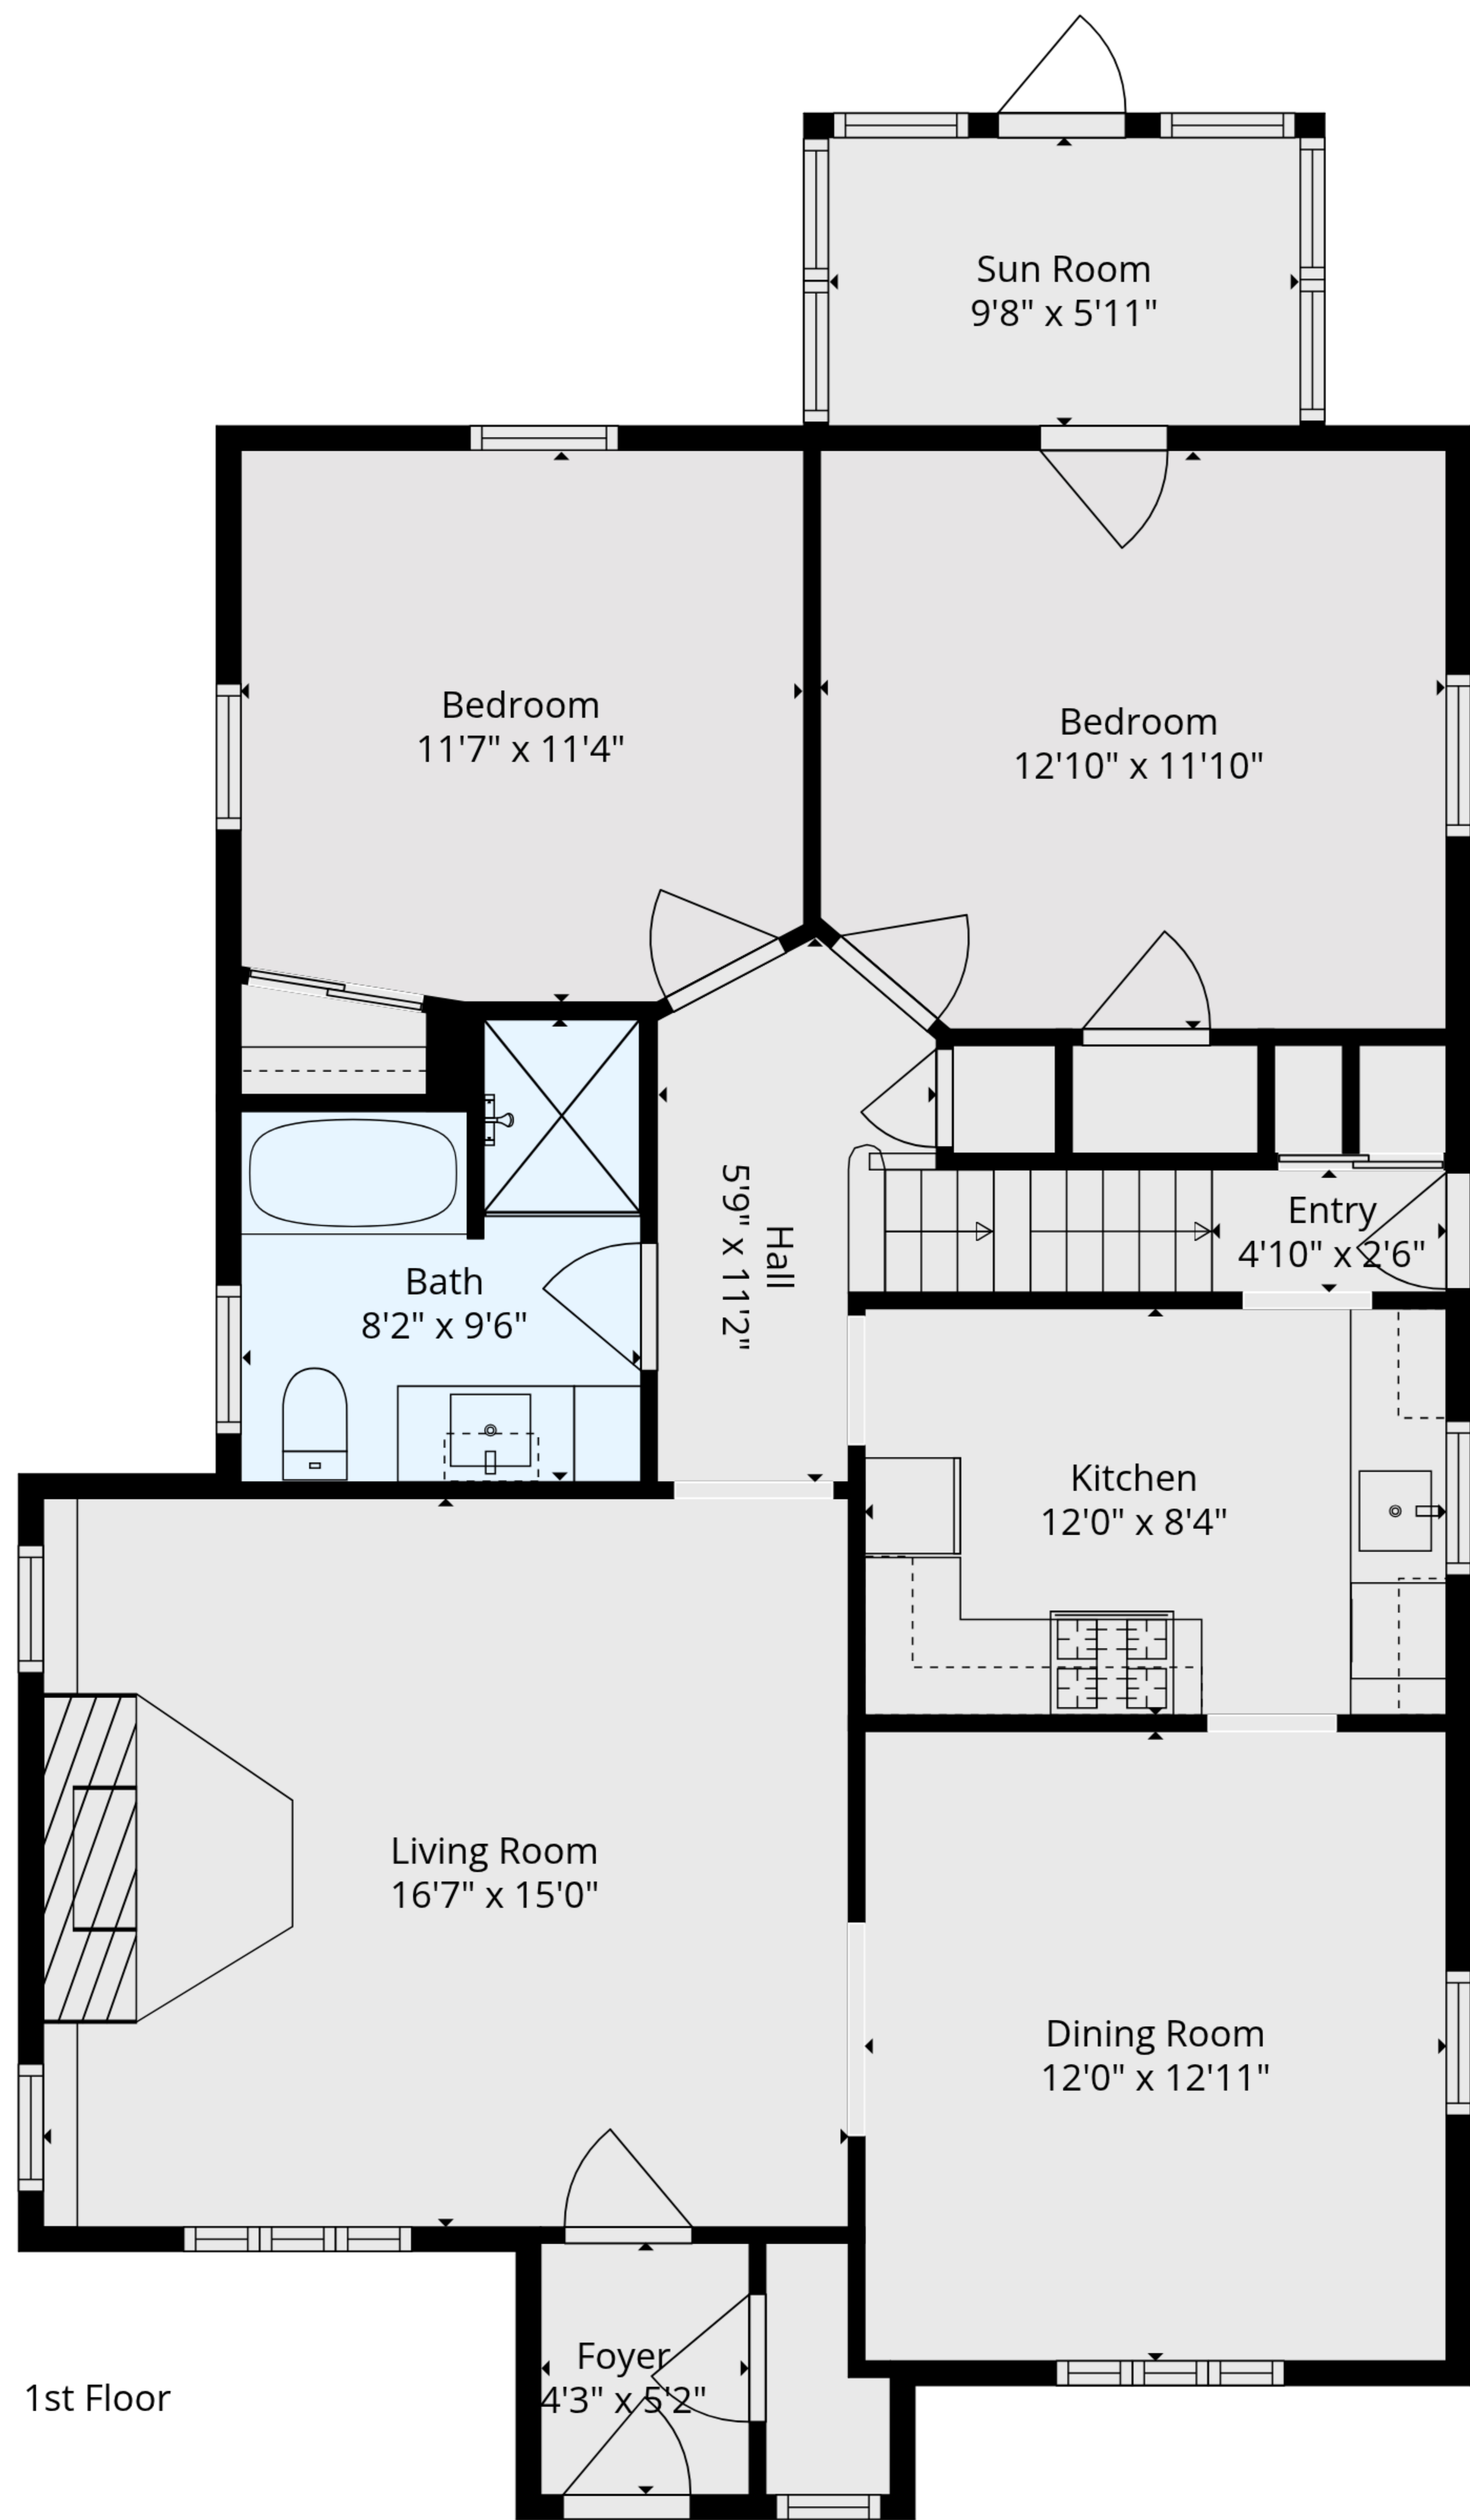

**TOTAL: 1559 sq. ft**

1st floor: 1087 sq. ft, 2nd floor: 472 sq. ft

EXCLUDED AREAS: UNDEFINED: 9 sq. ft, WALLS: 138 sq. ft

**TOTAL: 1559 sq. ft**

1st floor: 1087 sq. ft, 2nd floor: 472 sq. ft

EXCLUDED AREAS: UNDEFINED: 9 sq. ft, WALLS: 138 sq. ft

**TOTAL: 1559 sq. ft**  
 1st floor: 1087 sq. ft, 2nd floor: 472 sq. ft  
 EXCLUDED AREAS: UNDEFINED: 9 sq. ft, WALLS: 138 sq. ft