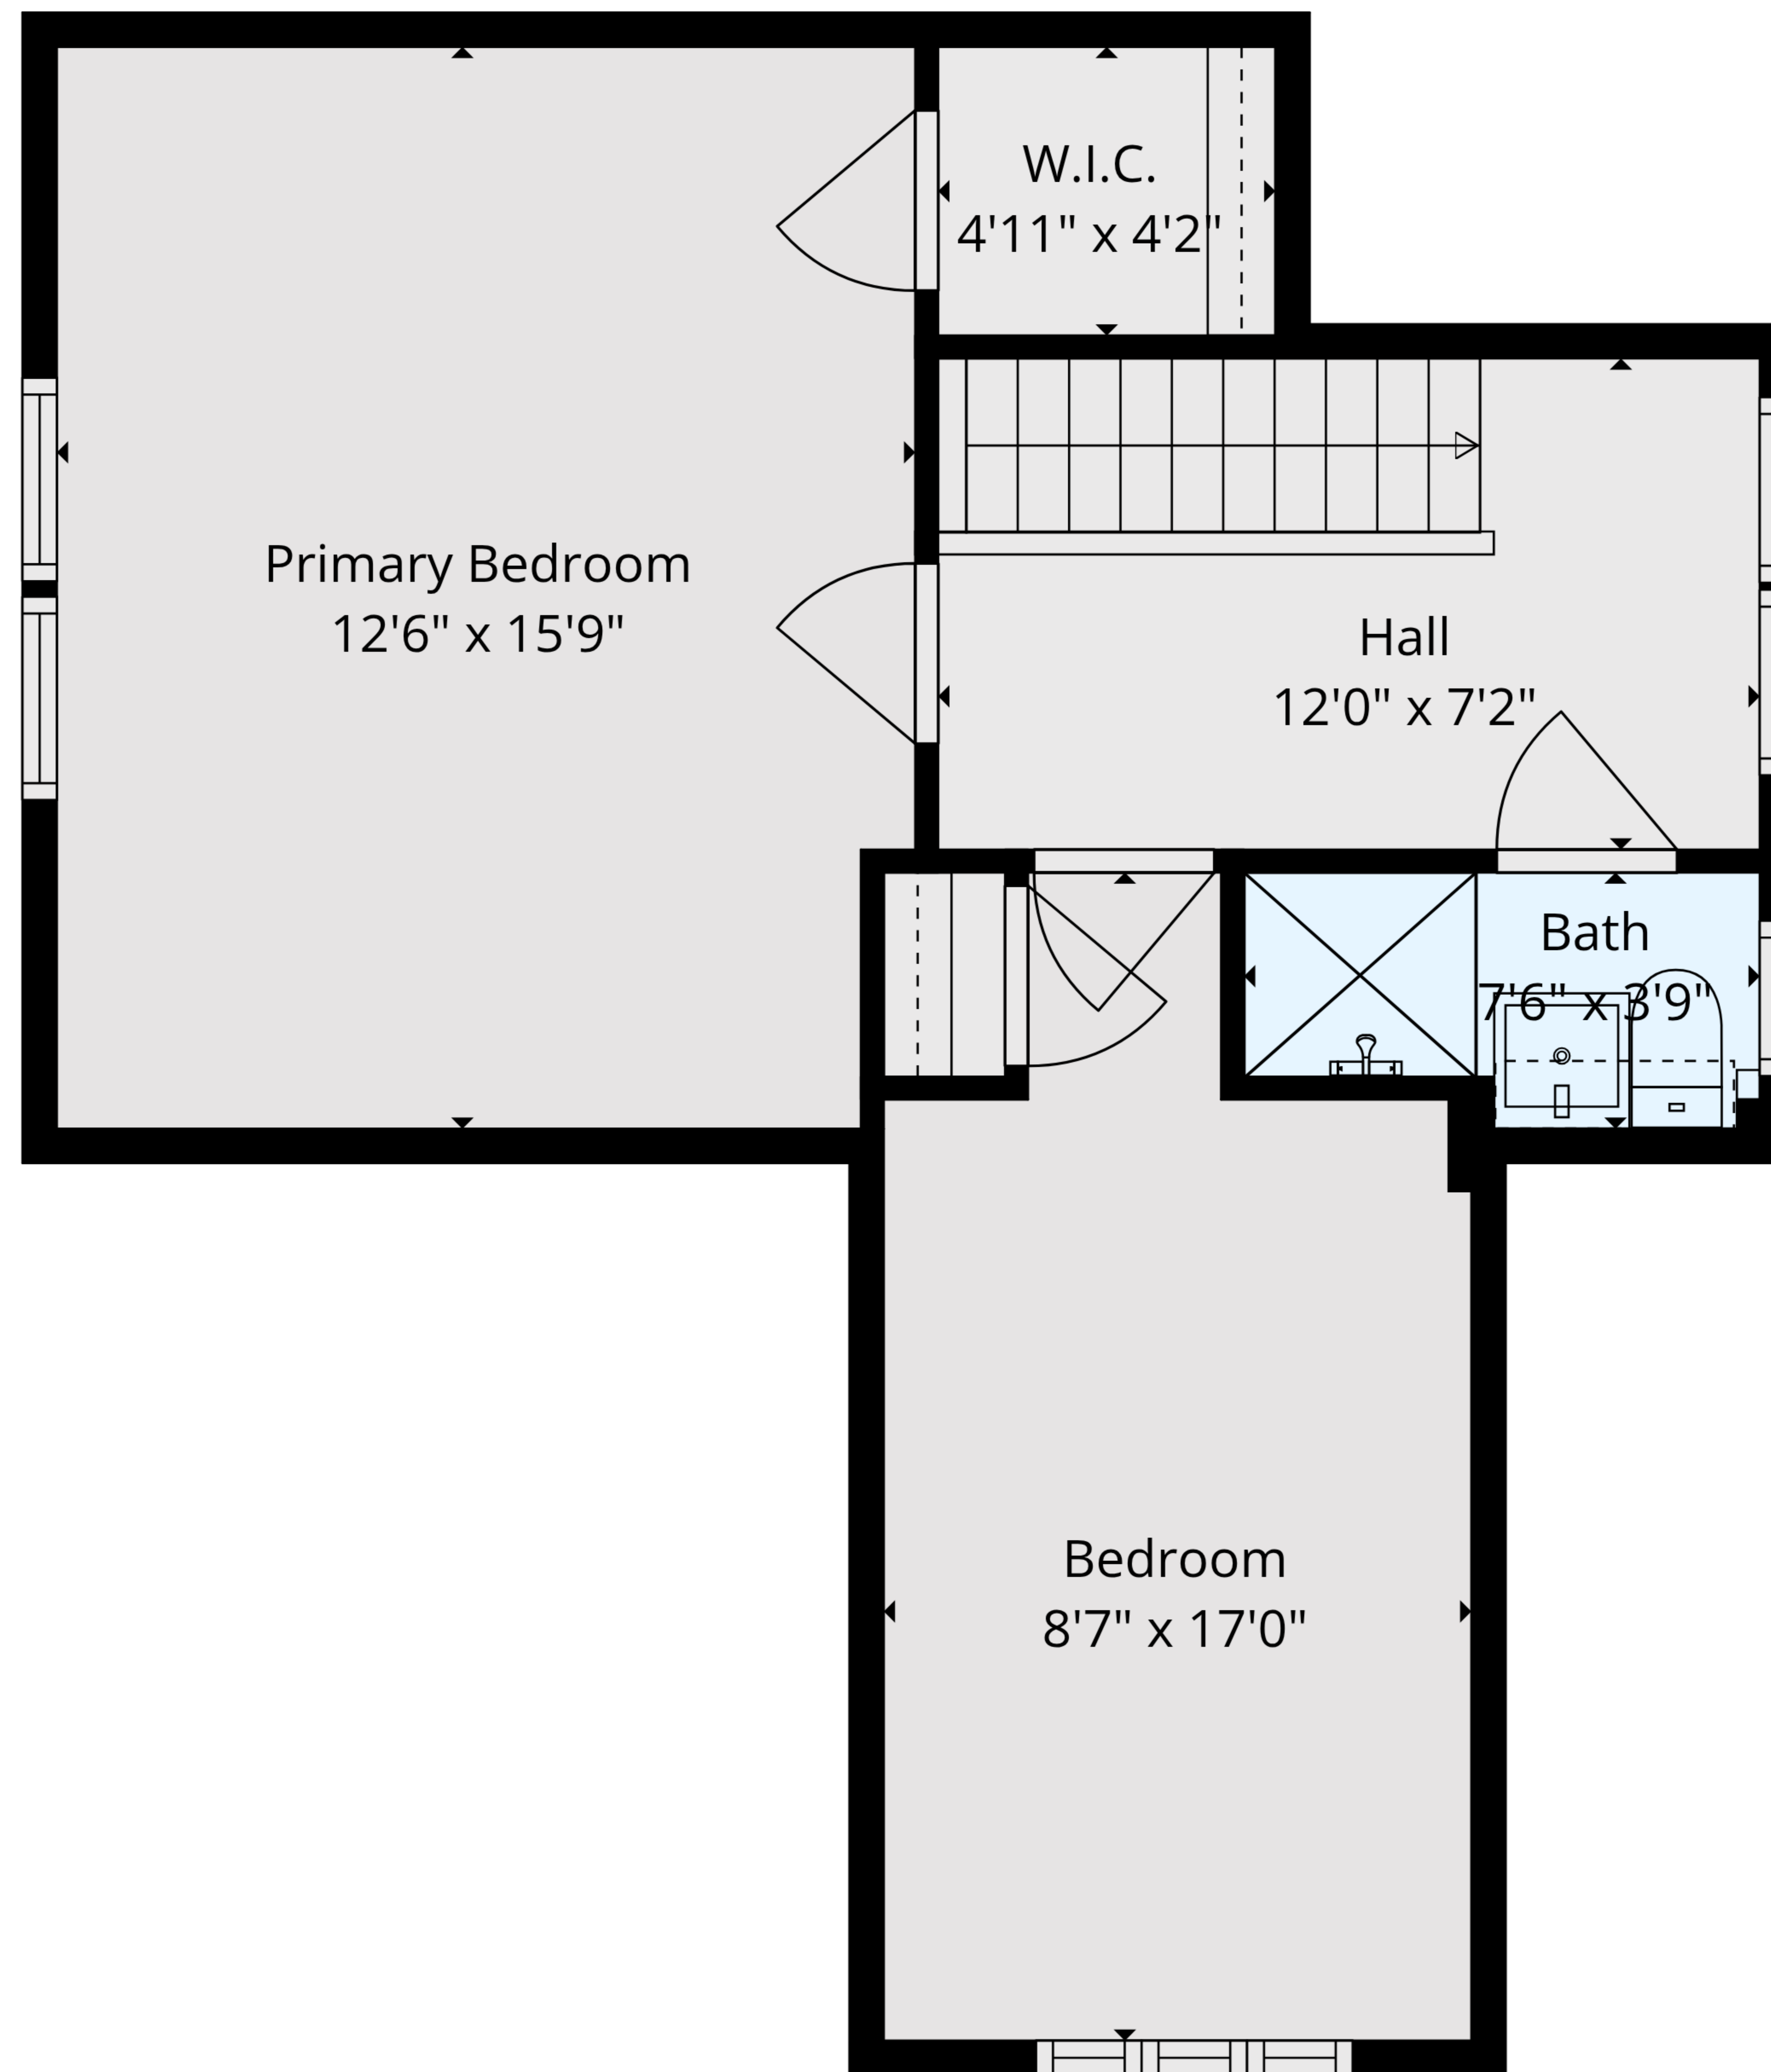

**TOTAL: 1559 sq. ft**

1st floor: 1087 sq. ft, 2nd floor: 472 sq. ft

EXCLUDED AREAS: UNDEFINED: 9 sq. ft, WALLS: 138 sq. ft

**TOTAL: 1559 sq. ft**

1st floor: 1087 sq. ft, 2nd floor: 472 sq. ft

EXCLUDED AREAS: UNDEFINED: 9 sq. ft, WALLS: 138 sq. ft

**TOTAL: 1559 sq. ft**  
 1st floor: 1087 sq. ft, 2nd floor: 472 sq. ft  
 EXCLUDED AREAS: UNDEFINED: 9 sq. ft, WALLS: 138 sq. ft