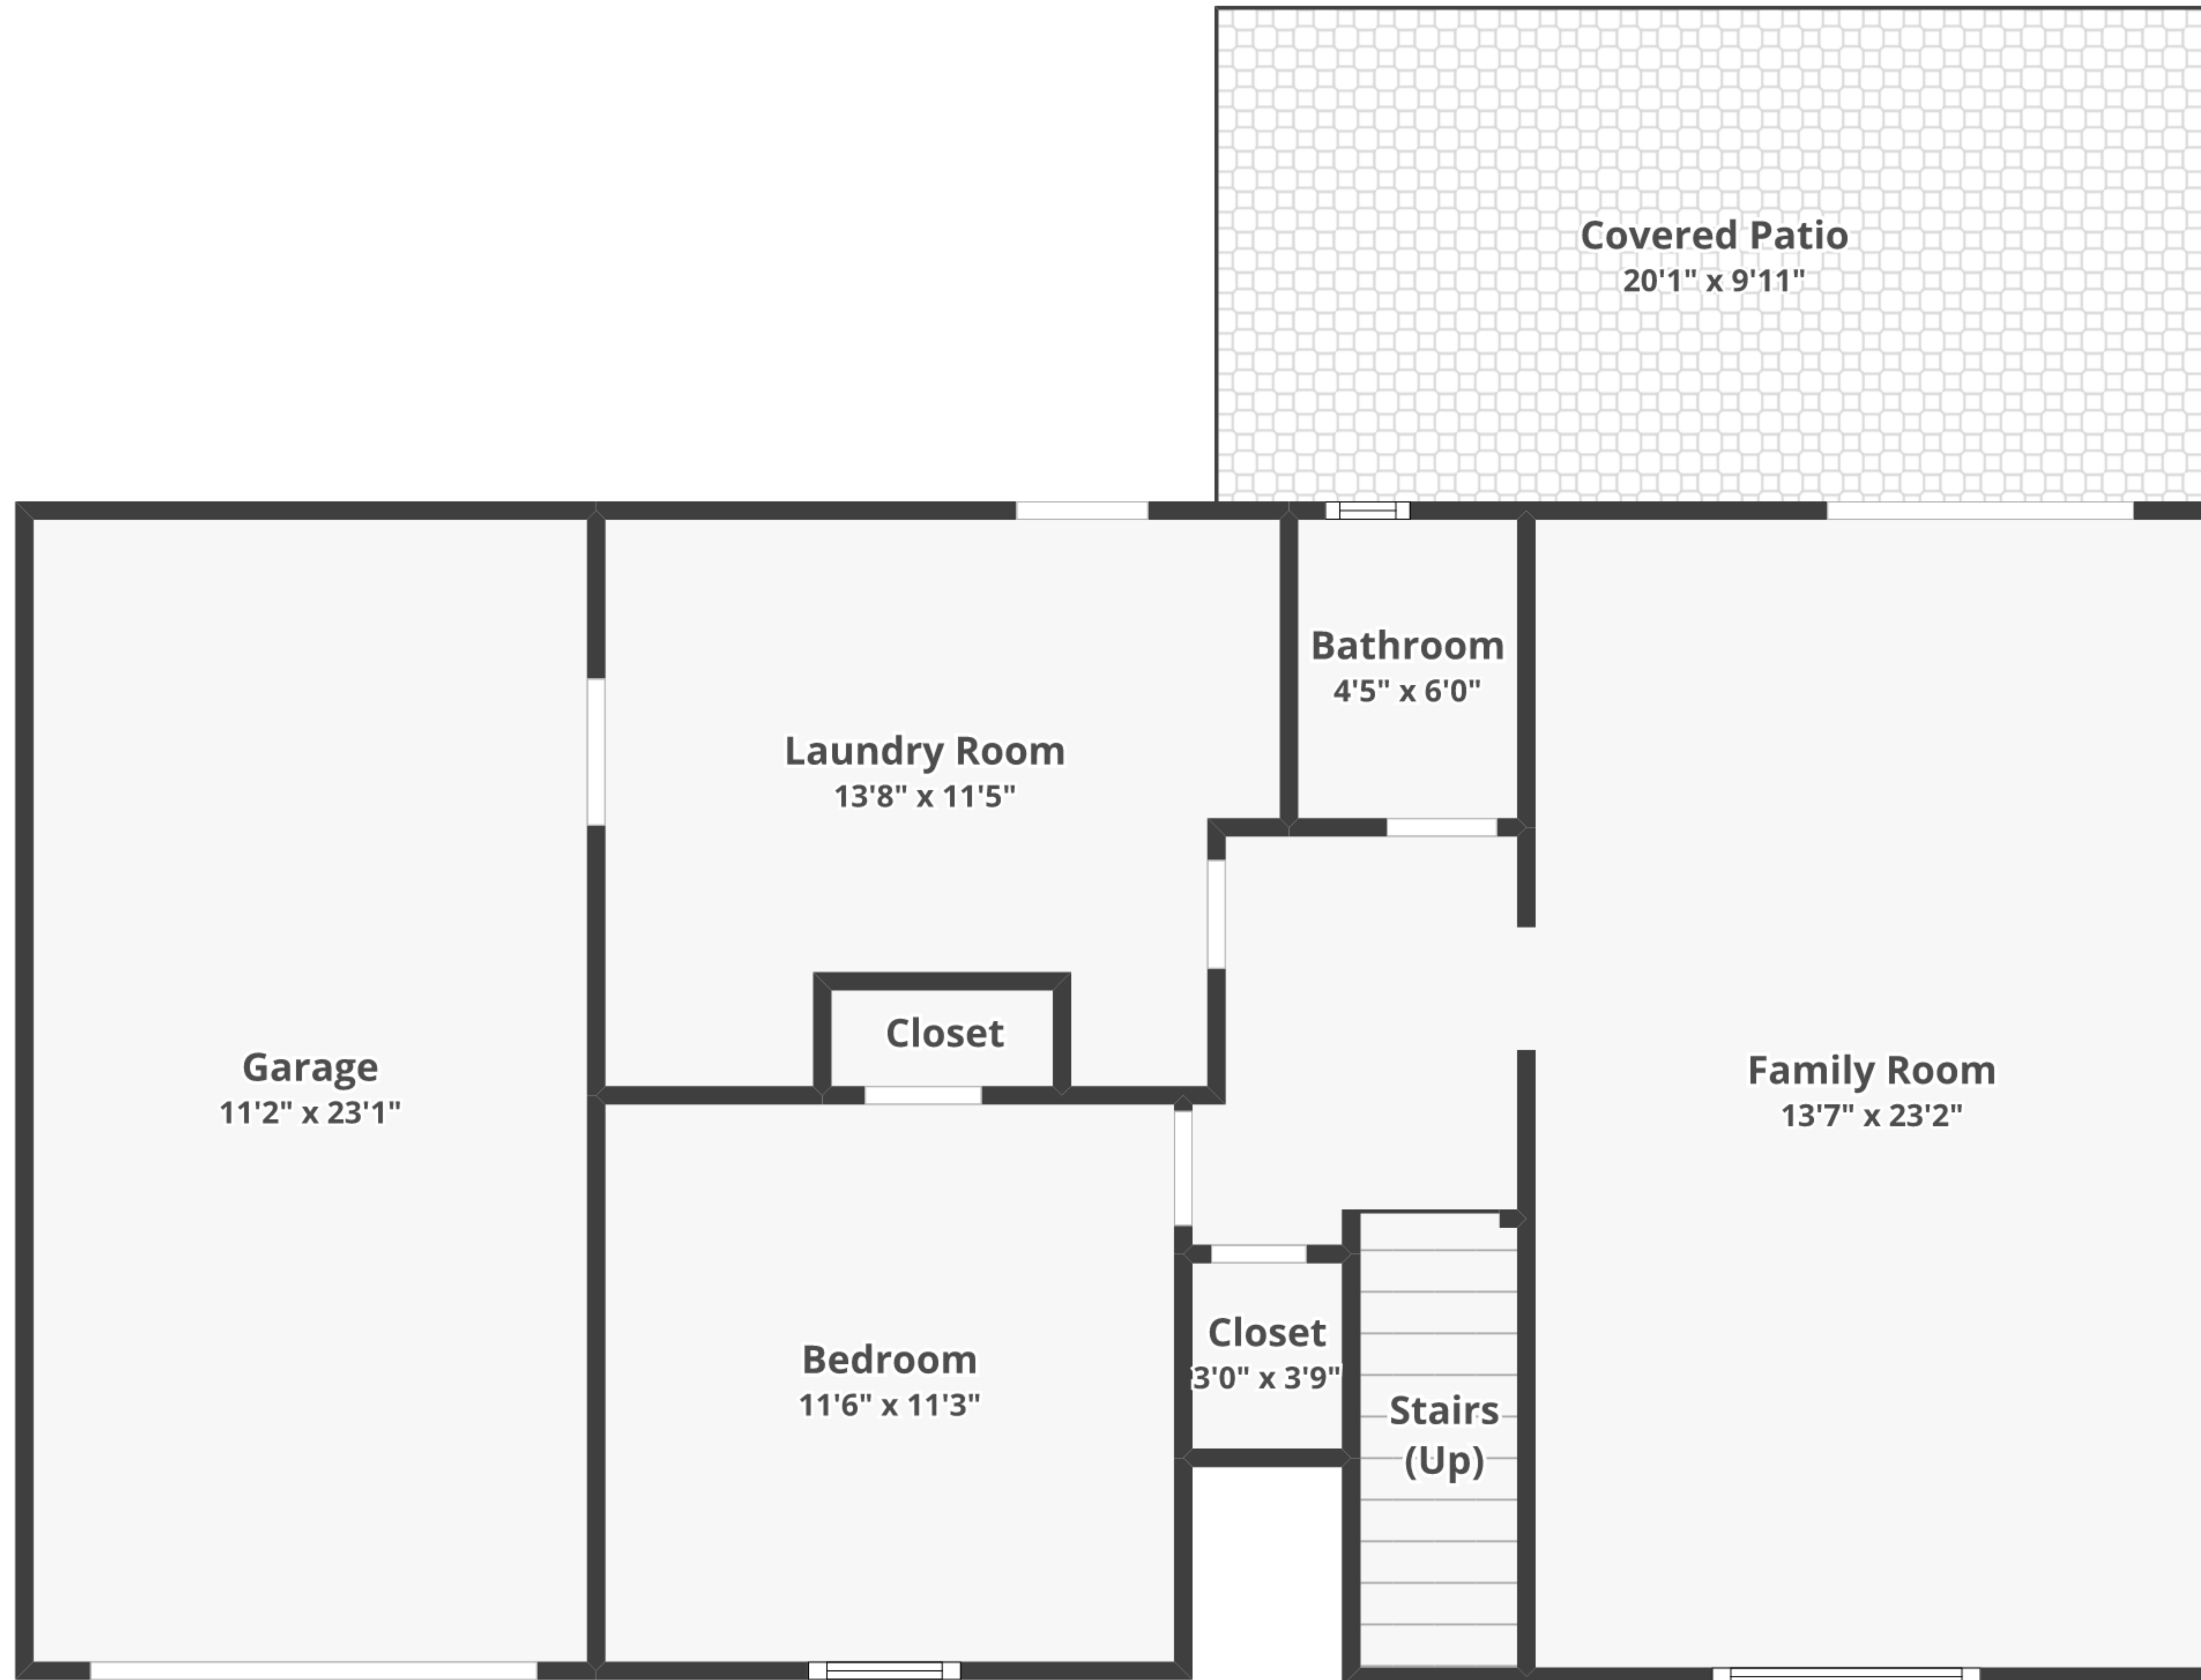

30 N Valley St, New Philadelphia, PA 17959

Total finished area: ~1,746.58 sq. ft.

Total unfinished area: ~0 sq. ft.

Basement

Finished area: ~676.35 sq. ft.

Unfinished area: ~0 sq. ft.