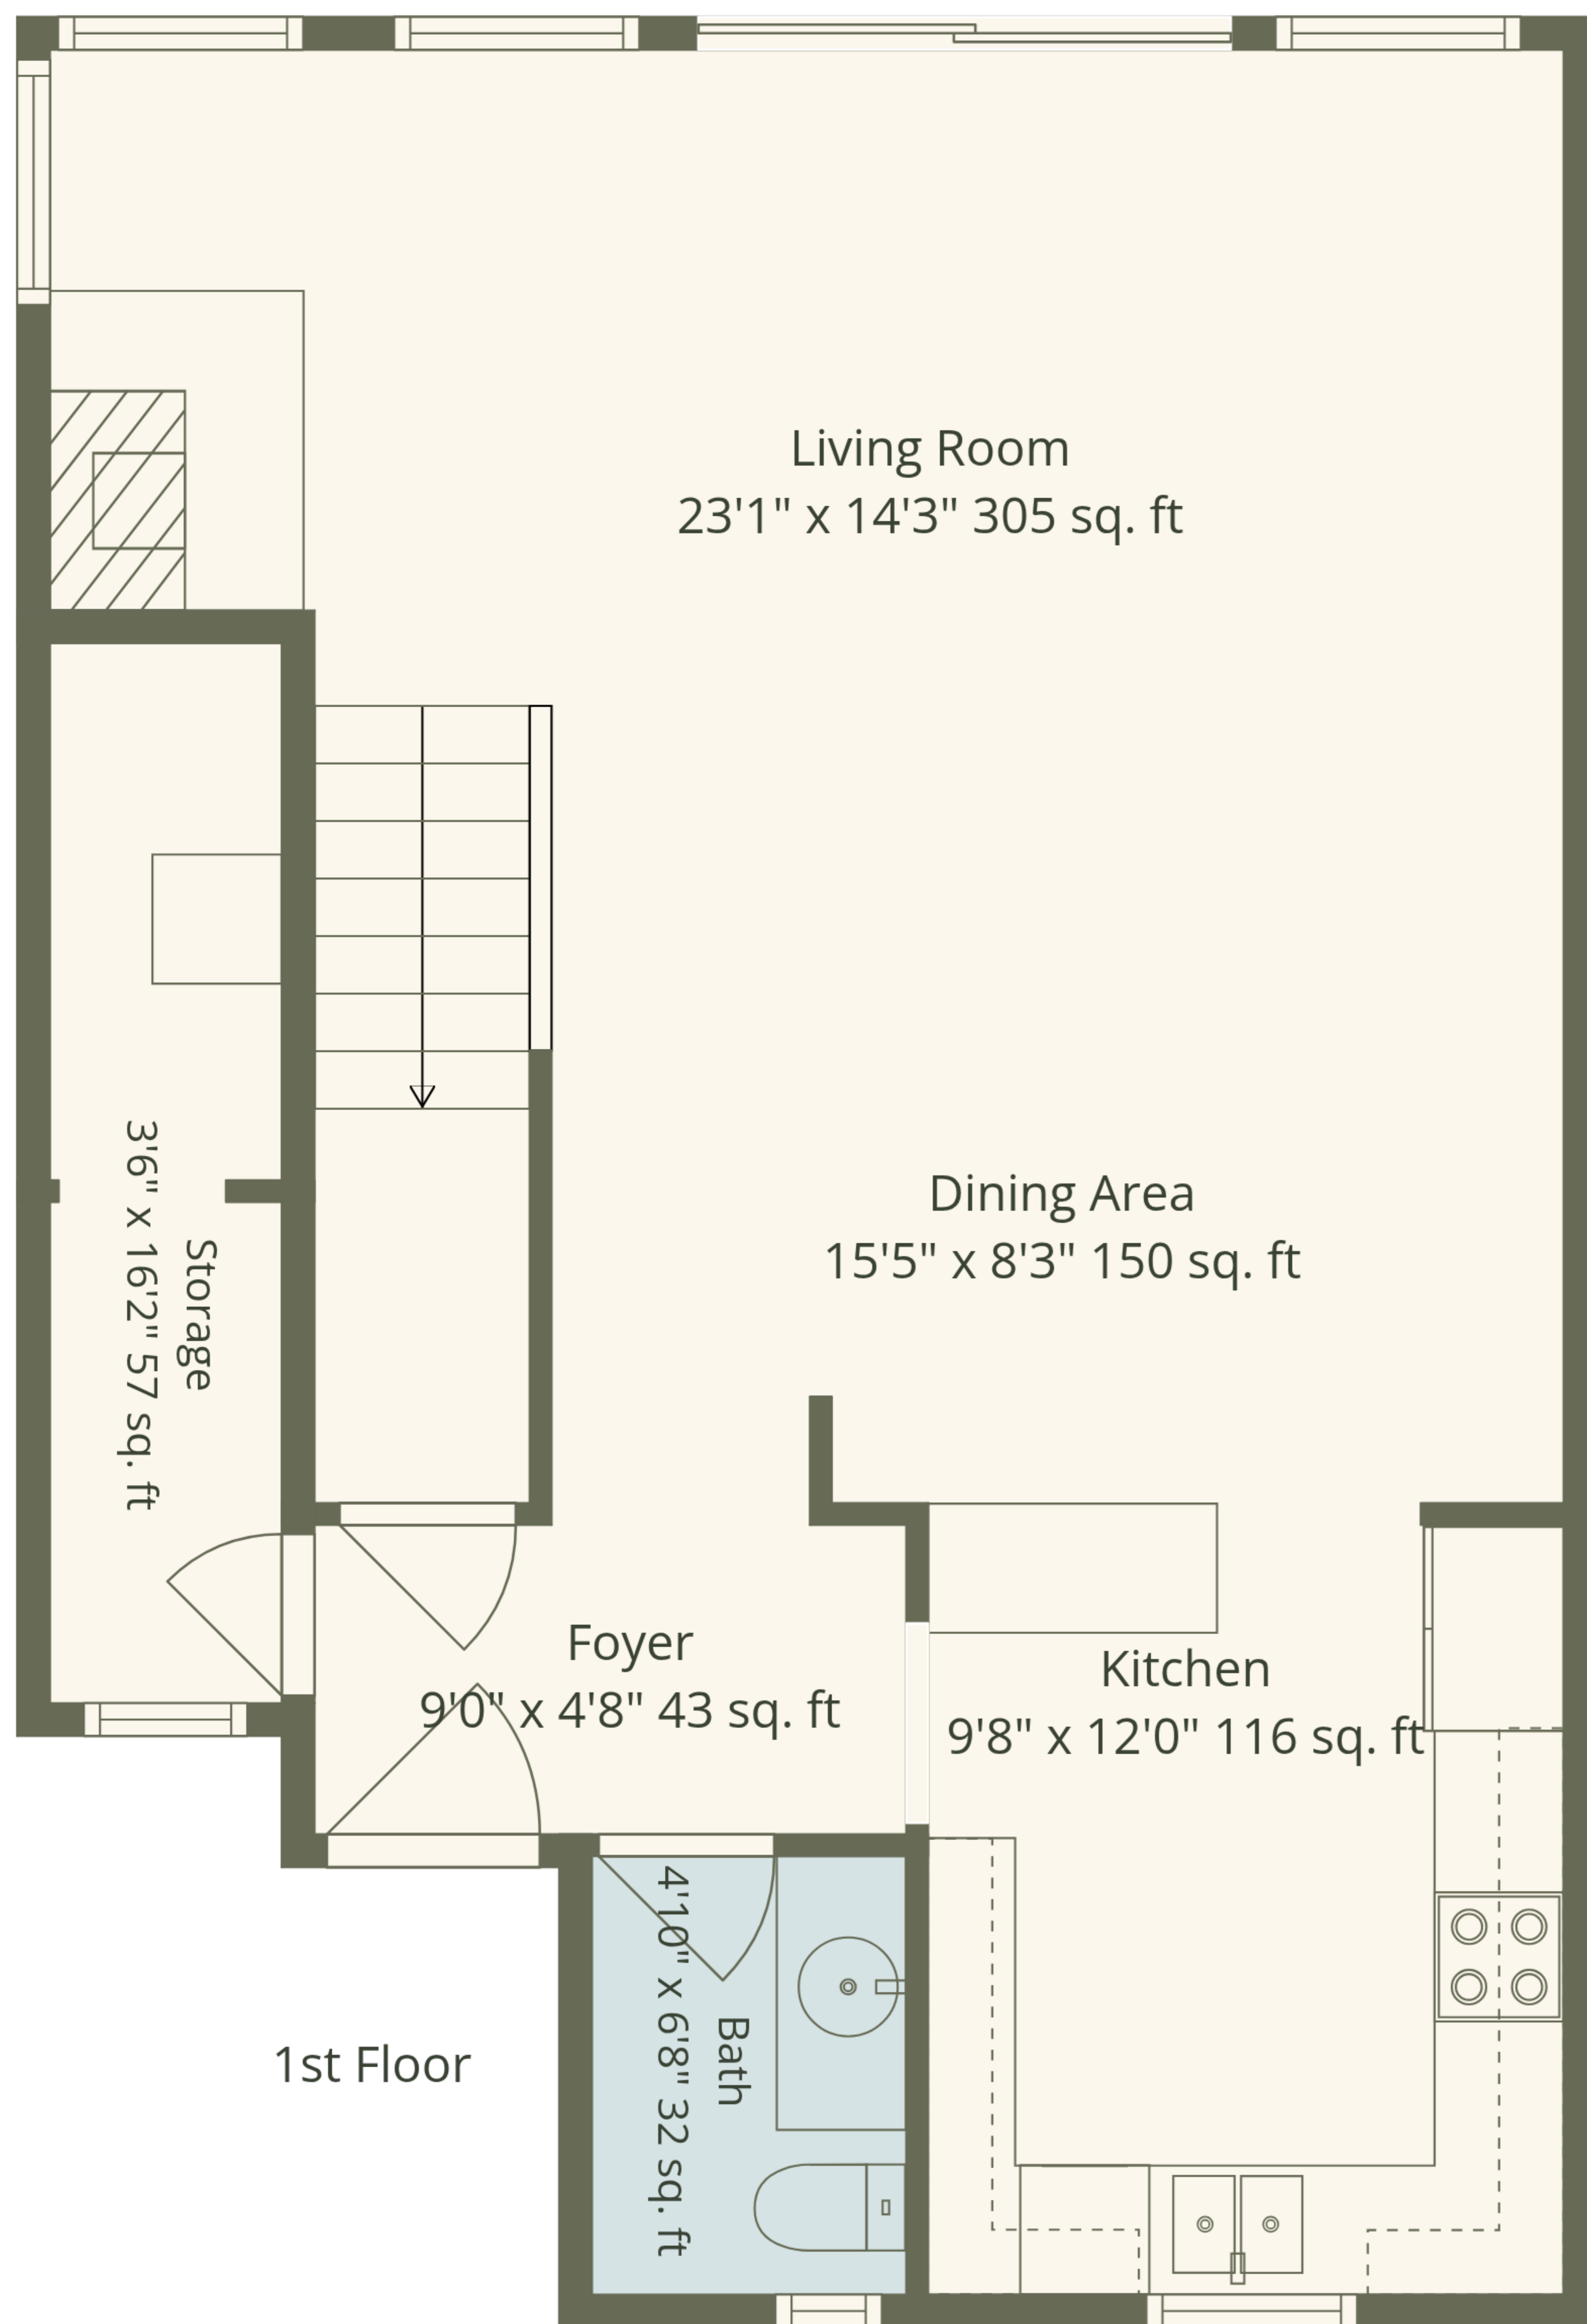

**Total: 1343 sq. ft**  
 1st Floor: 667 sq. Ft, 2nd Floor: 676 sq. ft  
 Excluded Areas: Storage: 57 sq. Ft, Walls: 99 sq. ft

Floor Plan Created By Cubicasa App. Measurements Deemed Highly Reliable But Not Guaranteed.