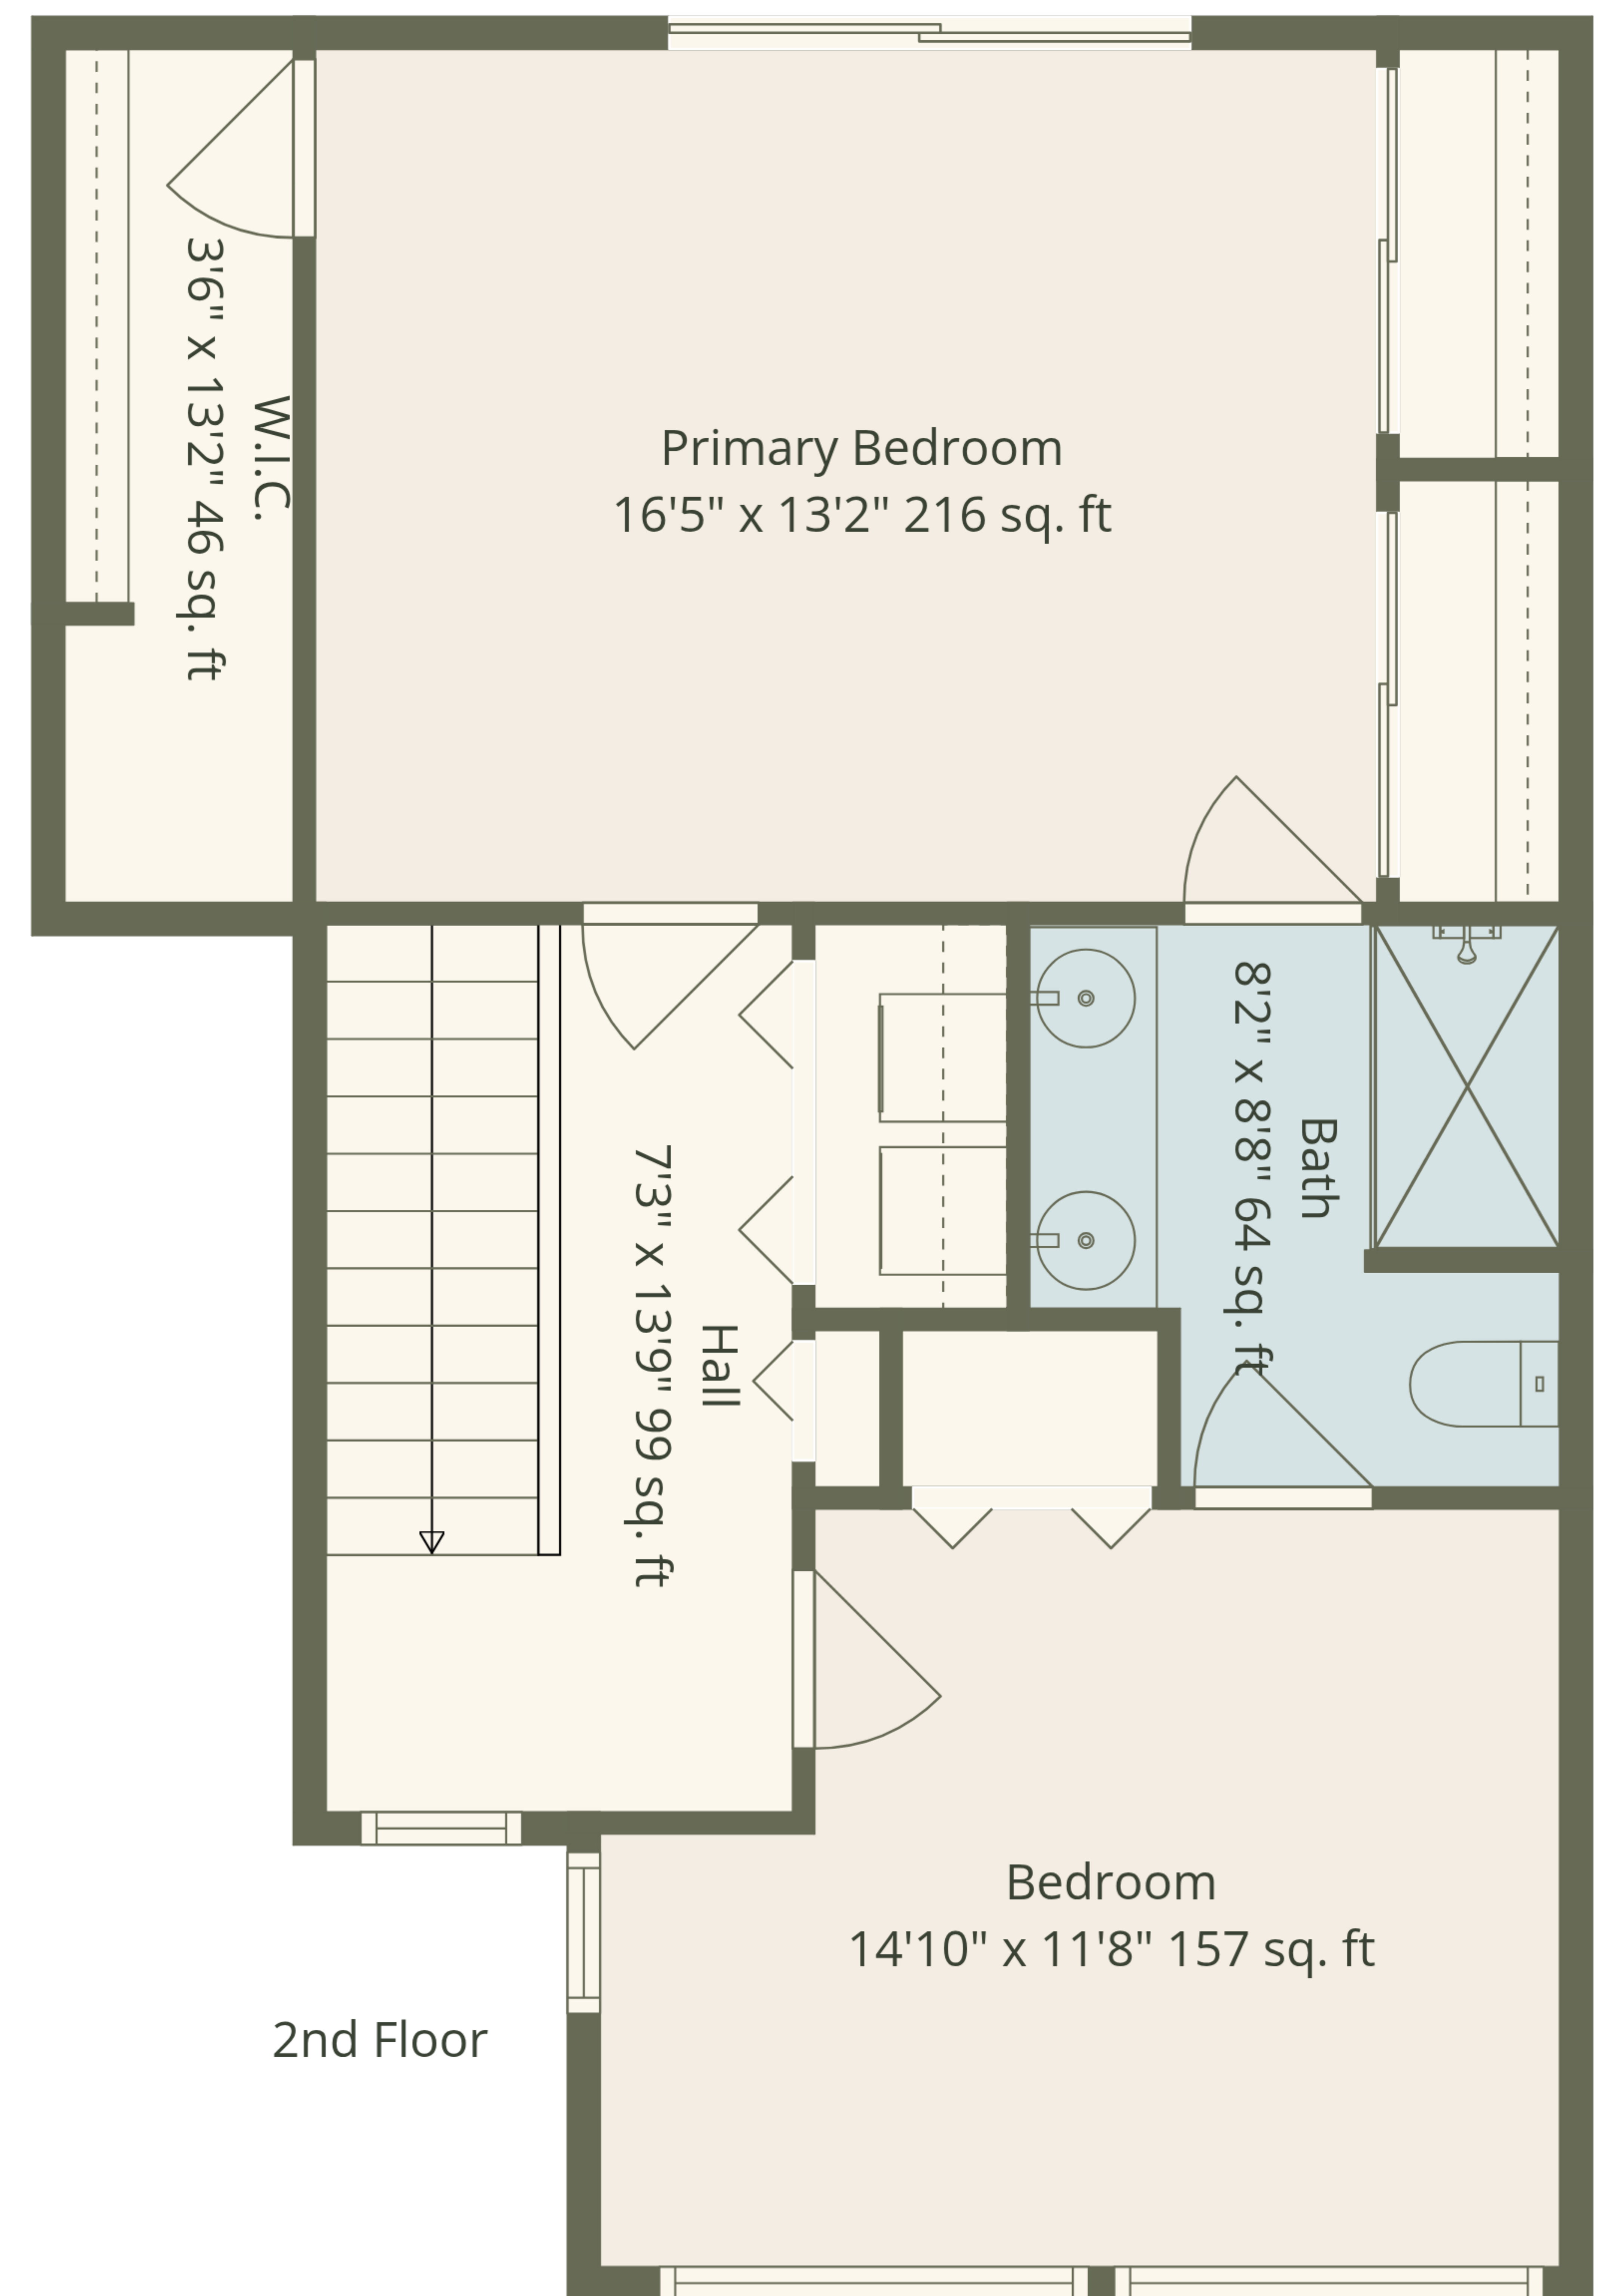

**Total: 1343 sq. ft**  
 1st Floor: 667 sq. Ft, 2nd Floor: 676 sq. ft  
 Excluded Areas: Storage: 57 sq. Ft, Walls: 99 sq. ft

Floor Plan Created By Cubicasa App. Measurements Deemed Highly Reliable But Not Guaranteed.