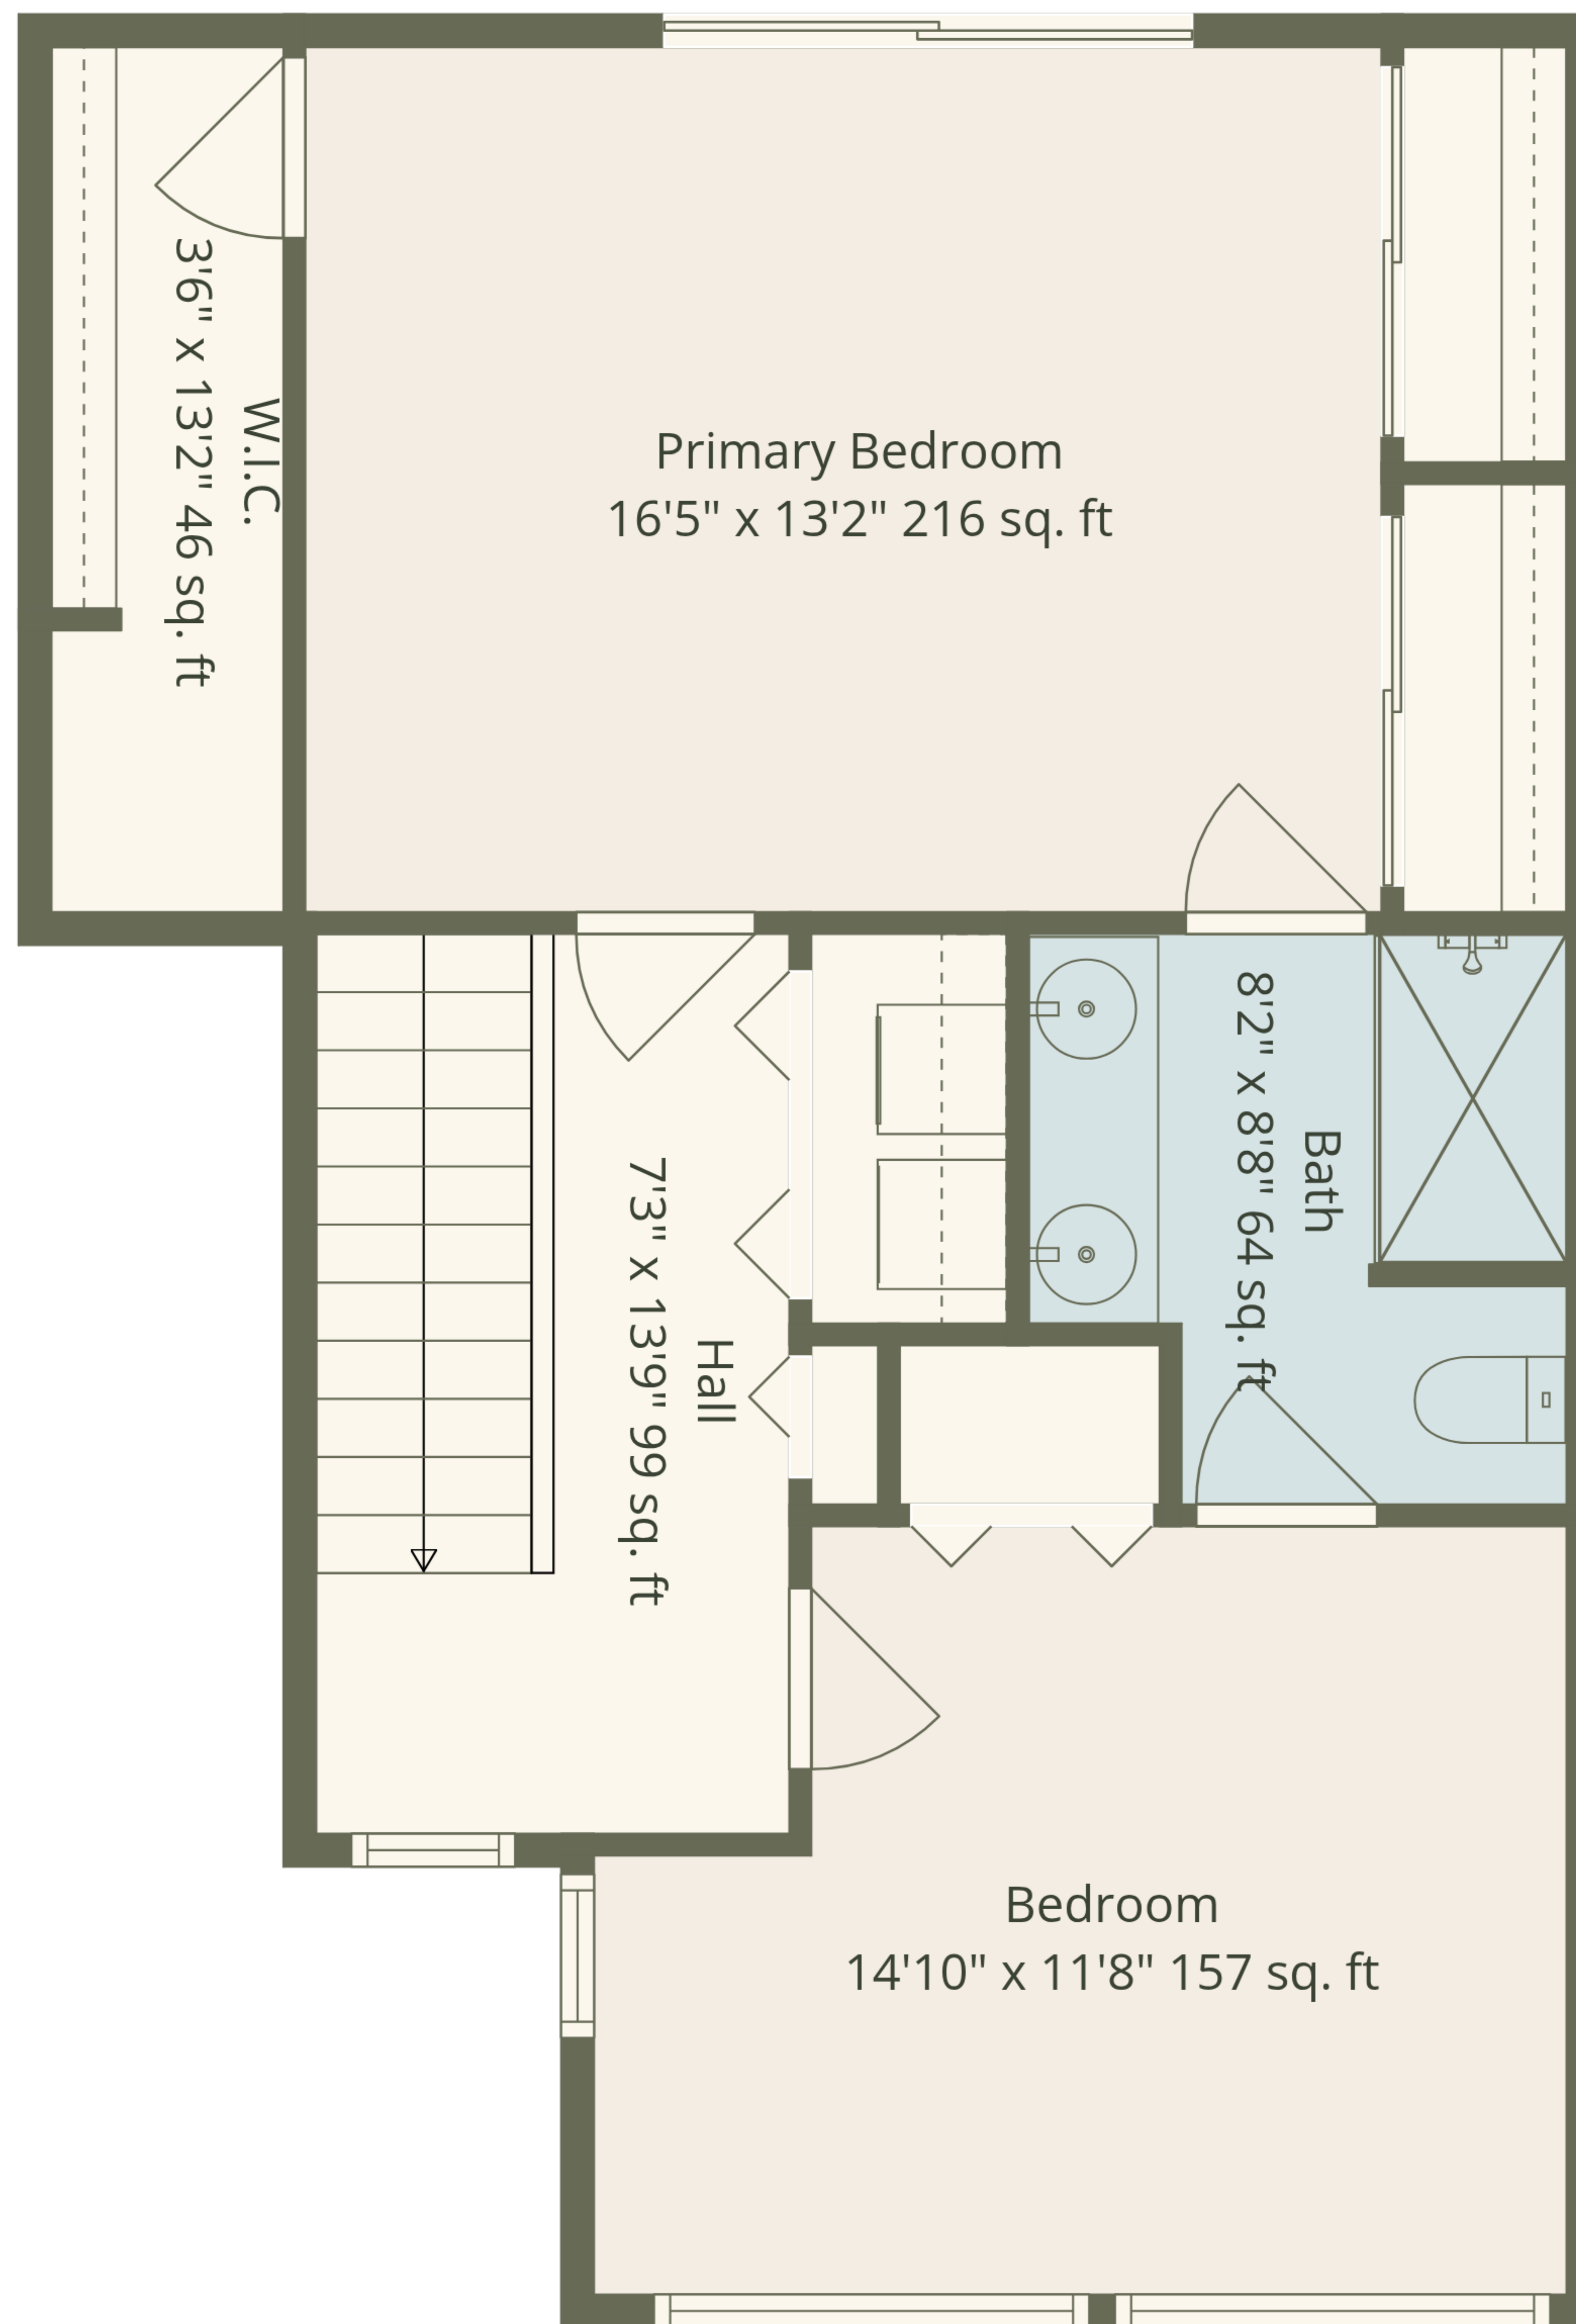

**Total: 1343 sq. ft**  
 1st Floor: 667 sq. Ft, 2nd Floor: 676 sq. ft  
 Excluded Areas: Storage: 57 sq. Ft, Walls: 99 sq. ft

Floor Plan Created By Cubicasa App. Measurements Deemed Highly Reliable But Not Guaranteed.