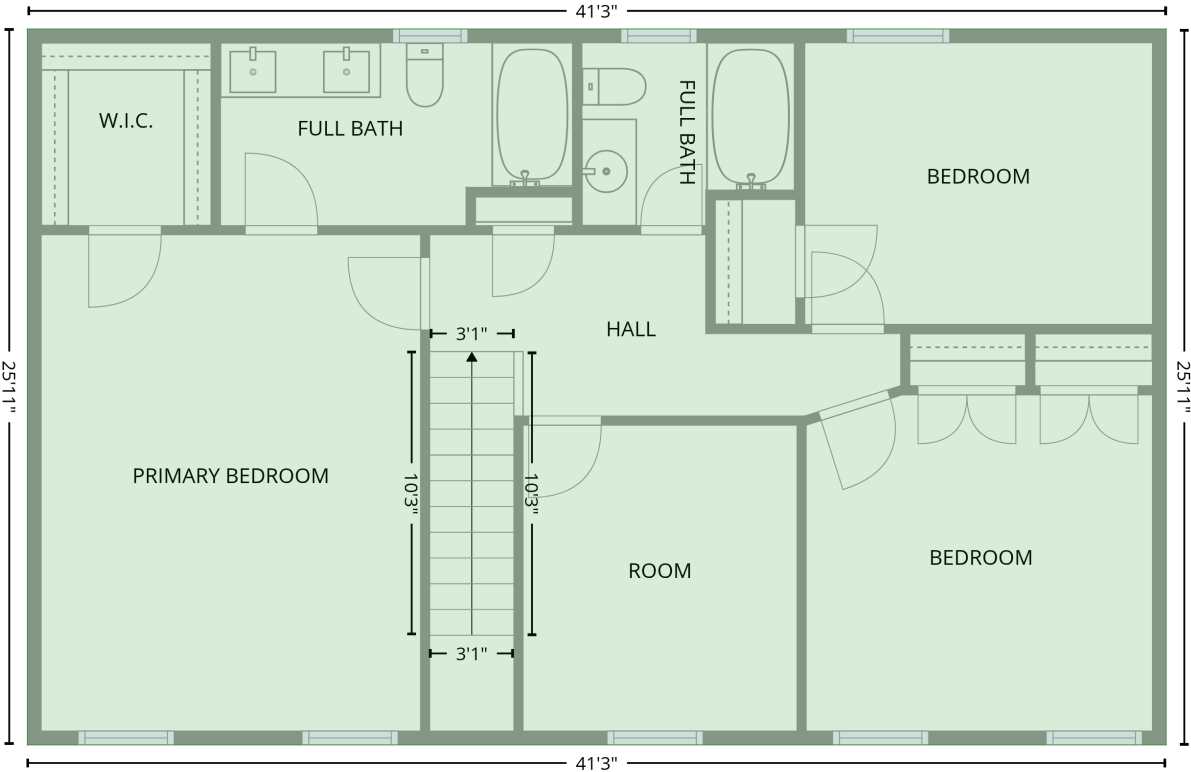

109 Stafford Oak Road, Jamestown, Guilford County, North Carolina, United States, 27282

Gross Living Area: 2152 sq. ft

Level 2

2nd floor
[AREA: 1069]

Space	Area (sq. ft)	Calculation <small>Coordinate Polygon Area Algorithm using inches</small>
2nd floor (Living area)	1069	$-((785 + 785) * (180.2 - 491.3) + (785 + 290.1) * (491.3 - 491.3) + (290.1 + 290.1) * (491.3 - 180.2) + (290.1 + 785) * (180.2 - 180.2)) * 0.5 * 0.00694$