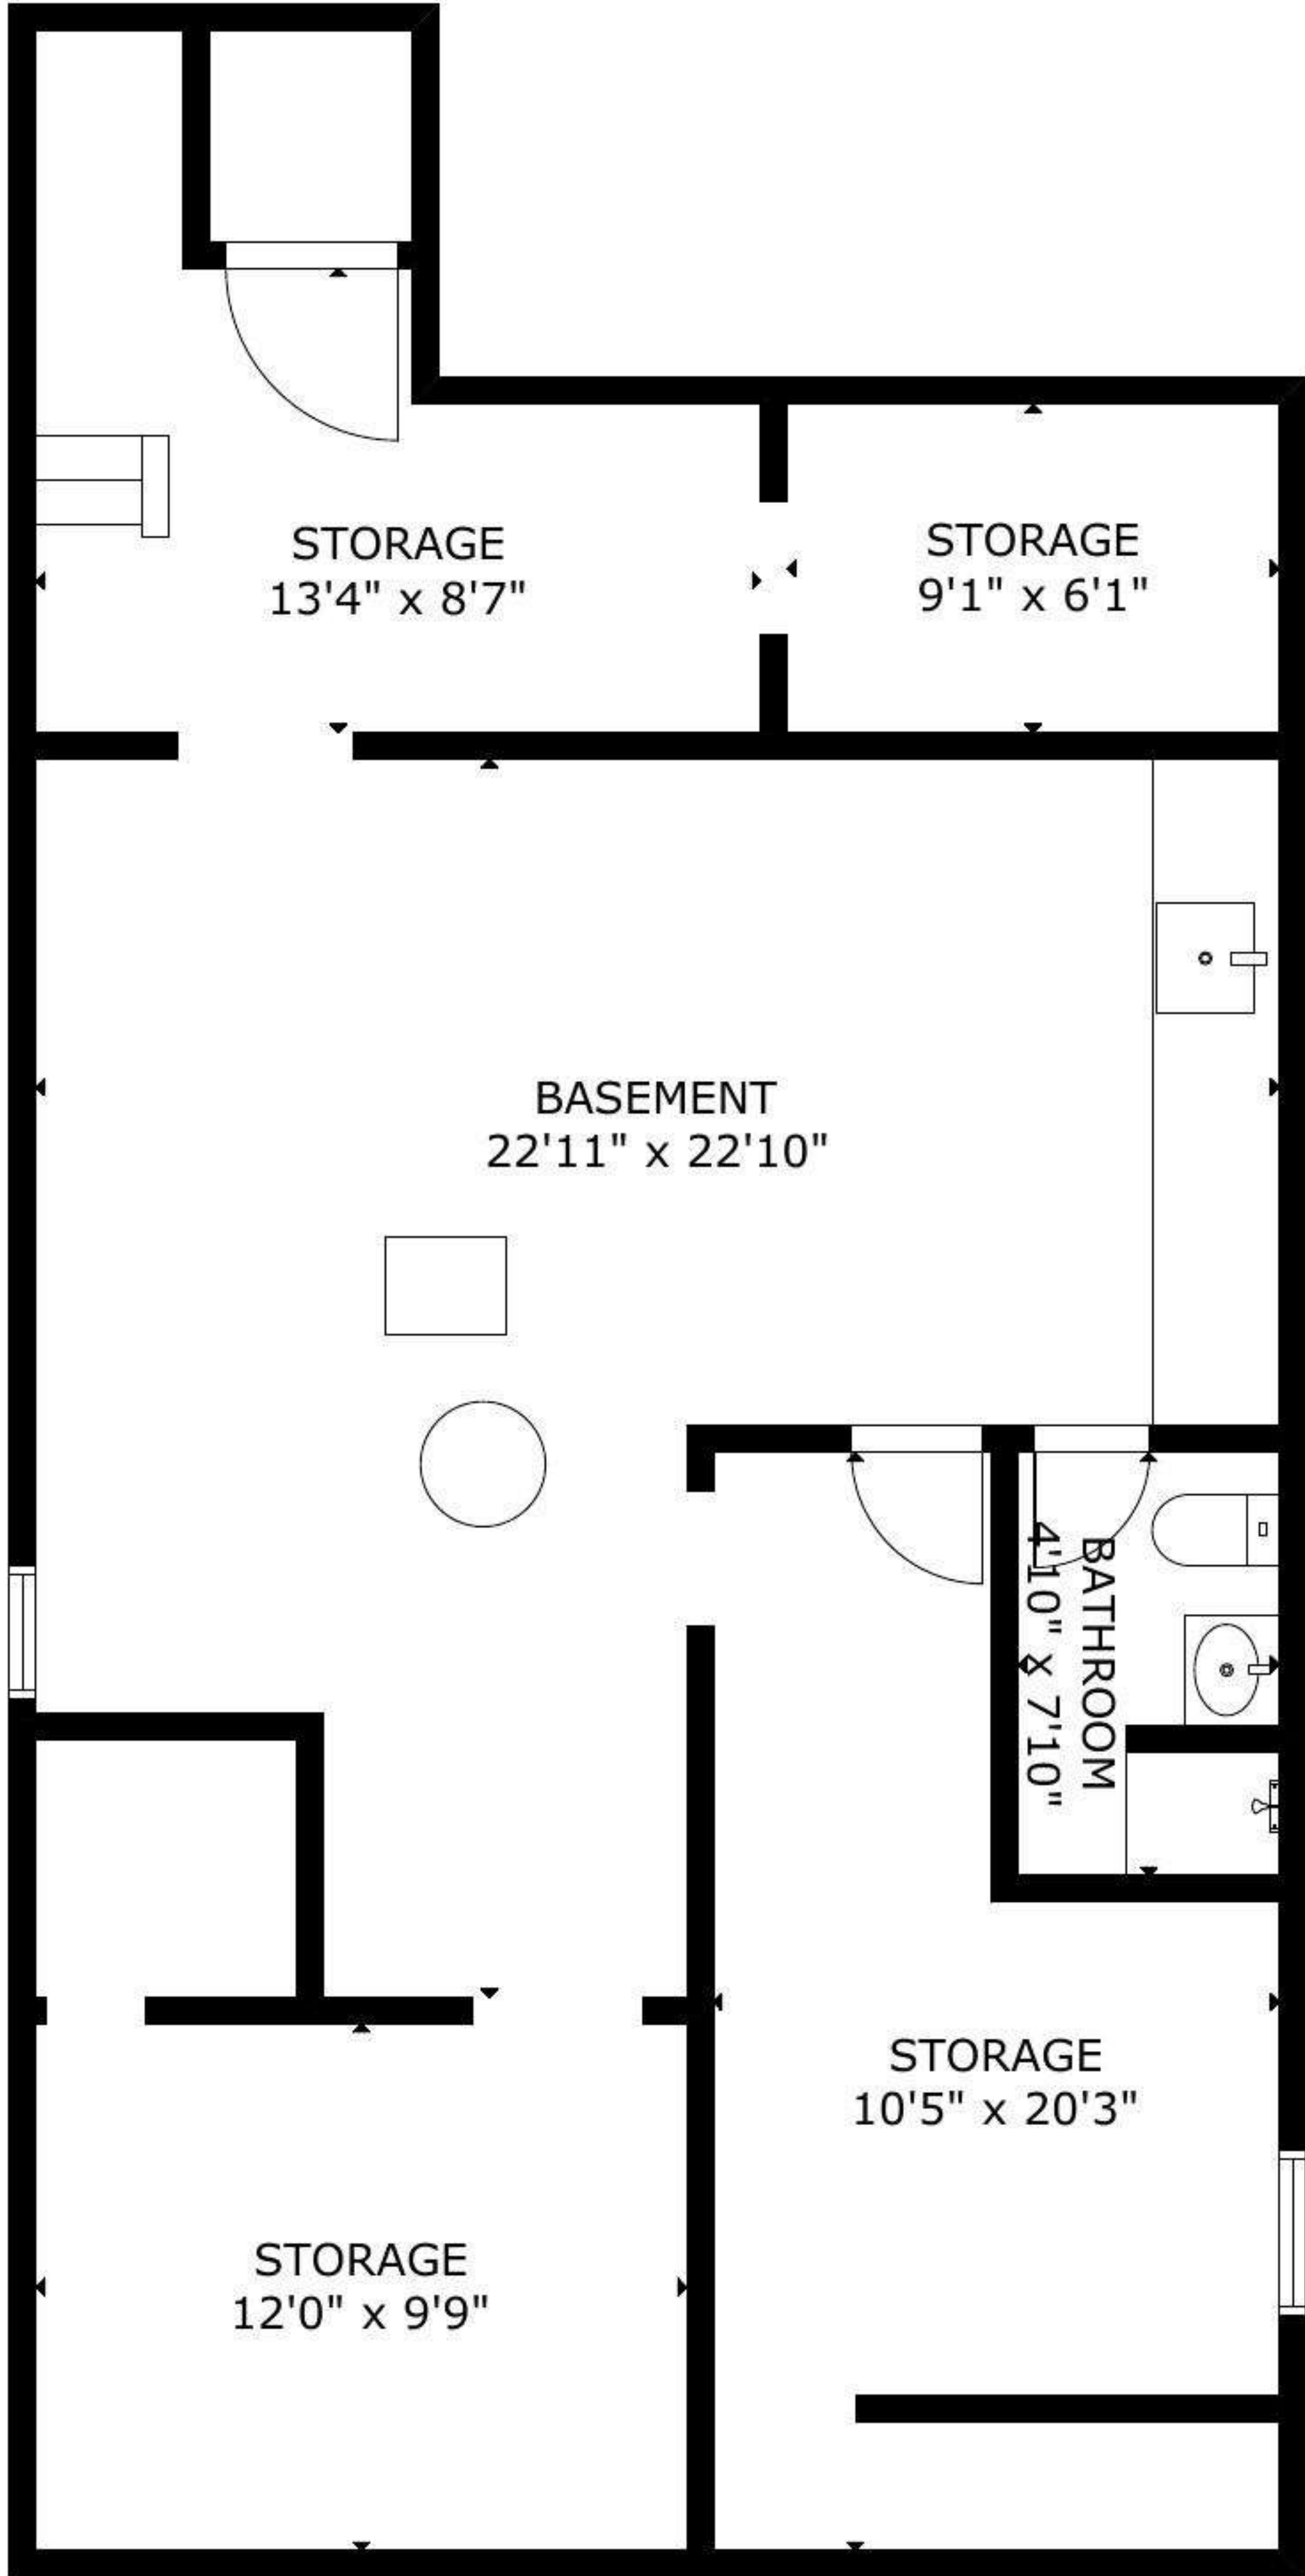

204 Herman St, , Hackensack, NJ, 07601, United States

GROSS INTERNAL AREA

TOTAL: 3,518 sq ft

BASEMENT: 955 sq ft, FIRST FLOOR: 1,025 sq ft

SECOND FLOOR: 1,106 sq ft, ATTIC: 432 sq ft

EXCLUDED AREAS: PORCH: 173 sq ft

THIS FLOOR PLAN IS PROVIDED FOR ILLUSTRATION PURPOSES ONLY WITH THE PERMISSION OF THE SELLER. ROOM POSITIONS AND DIMENSIONS ARE APPROXIMATE AND ARE NOT GUARANTEED TO BE EXACT OR TO SCALE. THE BUYER SHOULD CONFIRM MEASUREMENTS FOR ACCURACY