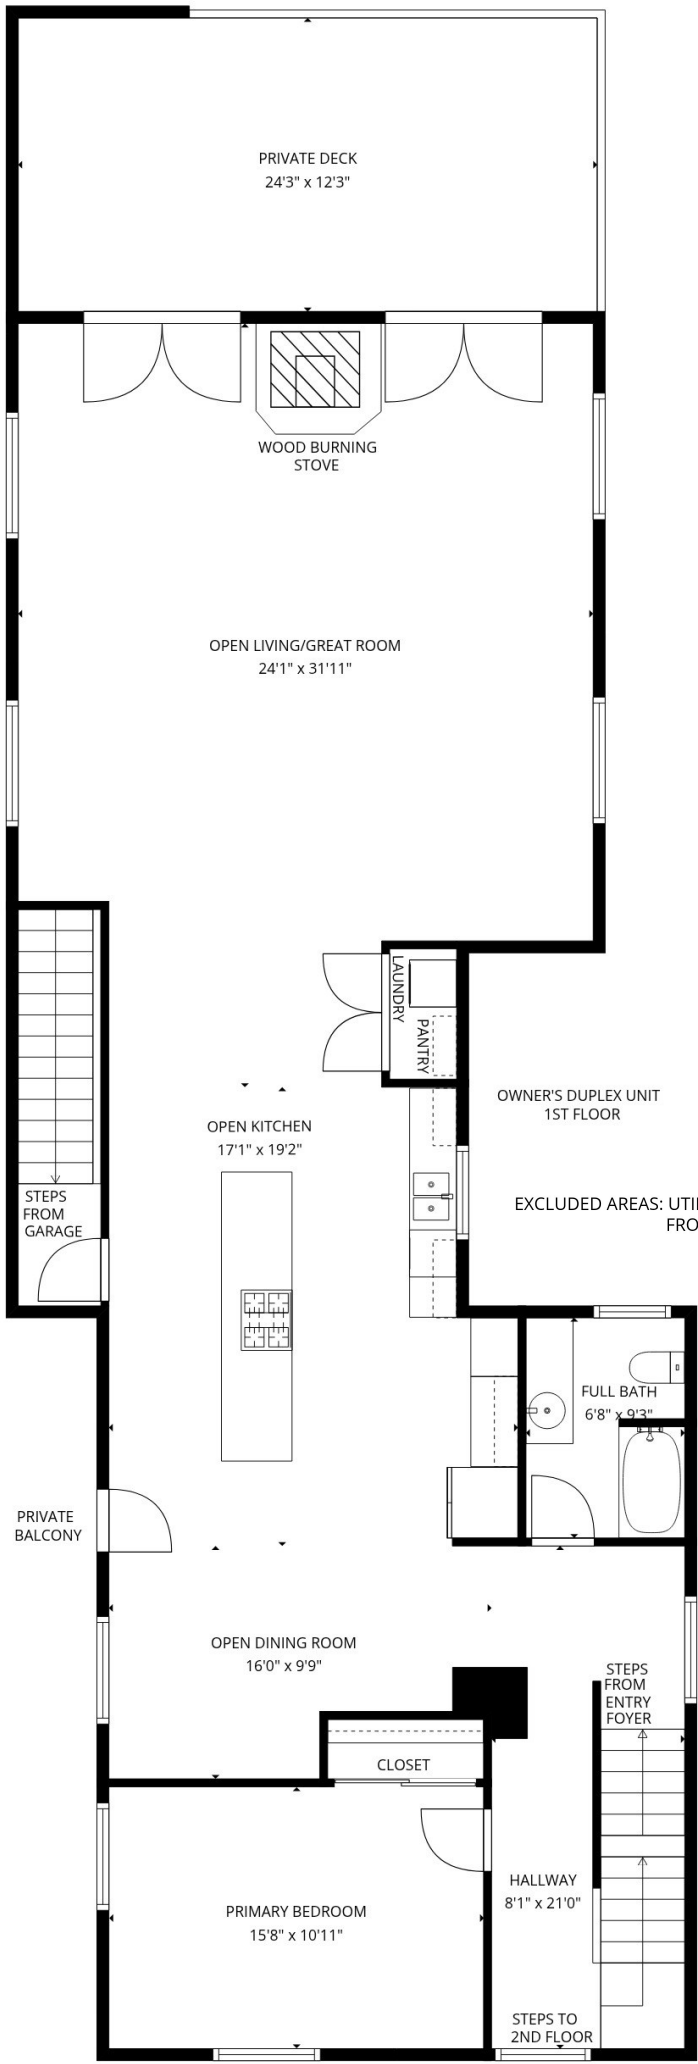

The Tarallo
Real Estate Team

Giner Realty | Katonah | Greenwich | NYC
(914) 486-5650 | Info@TheTaralloTeam.com
www.TheTaralloTeam.com

TOTAL: 2576 sq. ft
: 208 sq. ft, : 200 sq. ft, : 1587 sq. ft, : 581 sq. ft
EXCLUDED AREAS: UTILITY ROOM: 44 sq. ft, OVERSIZED TWO-CAR GARAGE: 636 sq. ft, CARPORT: 320 sq. ft,
FRONT PORCH: 37 sq. ft, PRIVATE DECK: 297 sq. ft, GARAGE: 57 sq. ft,
WALLS: 297 sq. ft