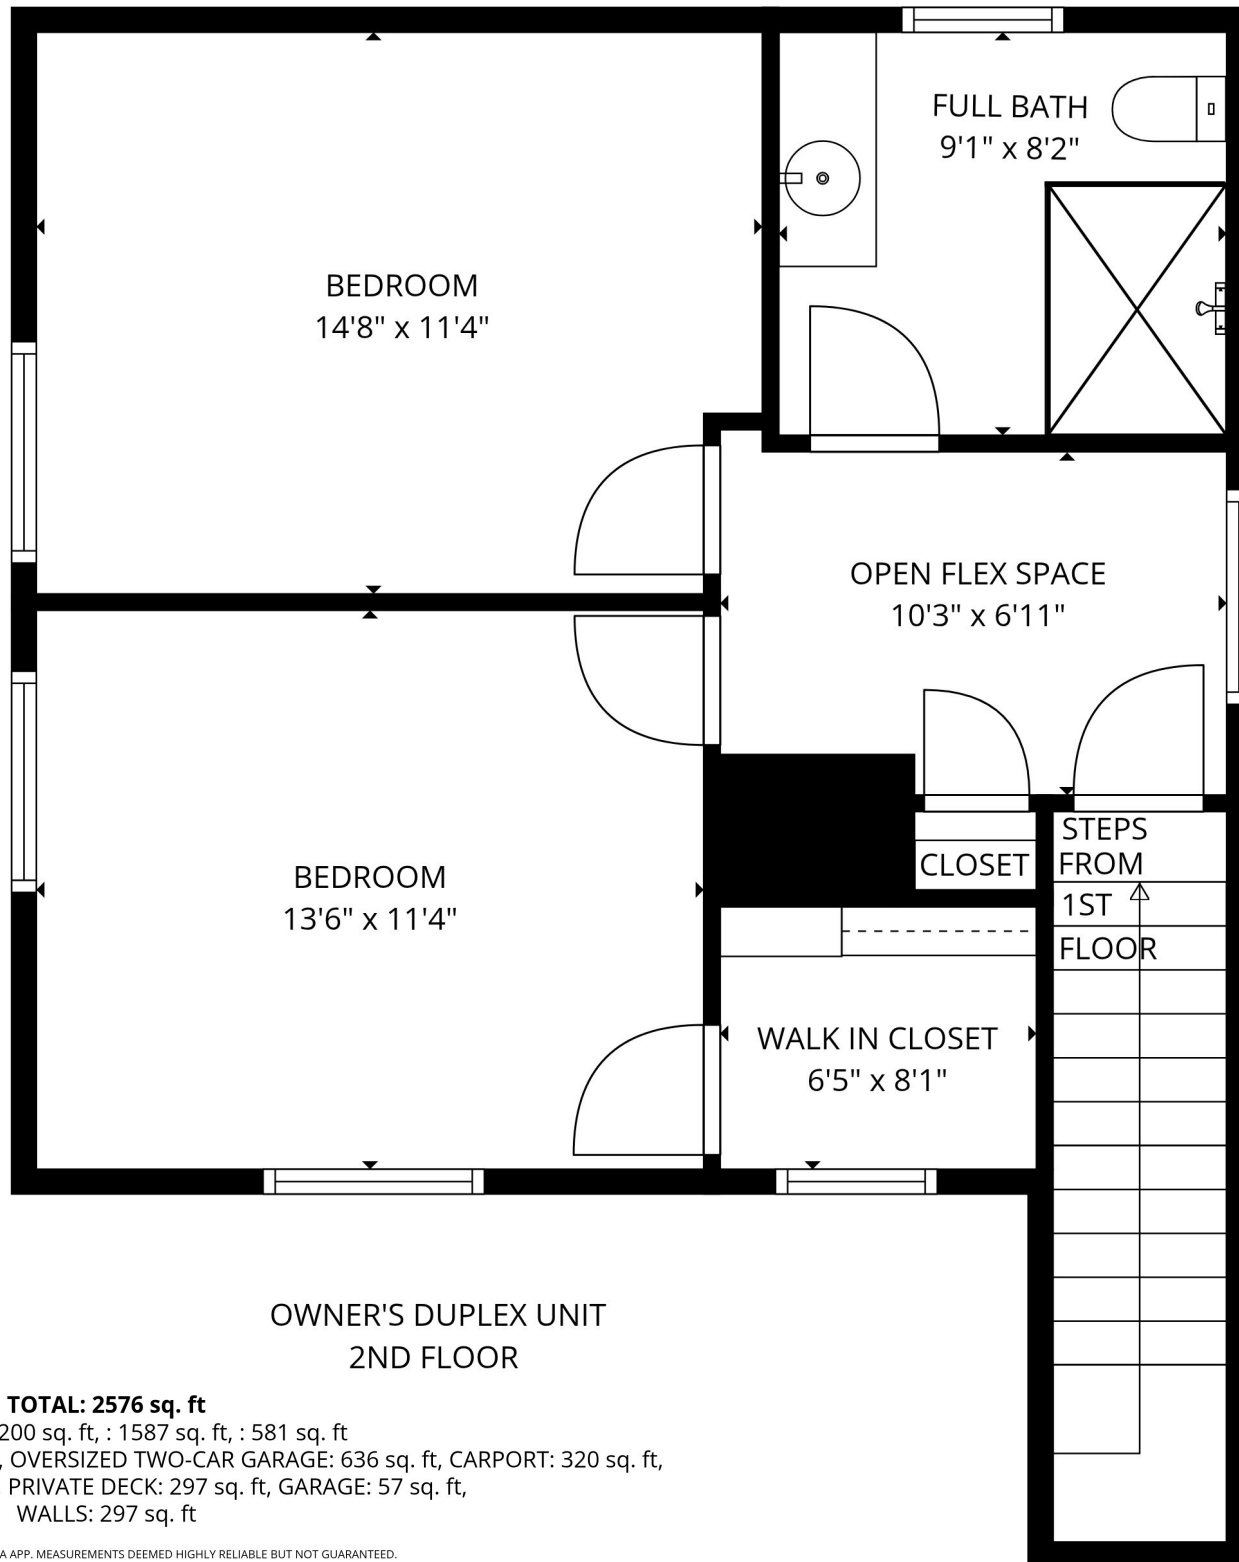

T The Tarallo
 Real Estate Team
 Giner Realty | Katonah | Greenwich | NYC
 (914) 486-5650 | Info@TheTaralloTeam.com
www.TheTaralloTeam.com

TOTAL: 2576 sq. ft
 : 208 sq. ft. : 200 sq. ft. : 1587 sq. ft. : 581 sq. ft
 EXCLUDED AREAS: UTILITY ROOM: 44 sq. ft, OVERSIZED TWO-CAR GARAGE: 636 sq. ft, CARPORT: 320 sq. ft,
 FRONT PORCH: 37 sq. ft, PRIVATE DECK: 297 sq. ft, GARAGE: 57 sq. ft,
 WALLS: 297 sq. ft

The Tarallo
Real Estate Team

Giner Realty | Katonah | Greenwich | NYC
(914) 486-5650 | Info@TheTaralloTeam.com
www.TheTaralloTeam.com

TOTAL: 2576 sq. ft
: 208 sq. ft, : 200 sq. ft, : 1587 sq. ft, : 581 sq. ft
EXCLUDED AREAS: UTILITY ROOM: 44 sq. ft, OVERSIZED TWO-CAR GARAGE: 636 sq. ft, CARPORT: 320 sq. ft,
FRONT PORCH: 37 sq. ft, PRIVATE DECK: 297 sq. ft, GARAGE: 57 sq. ft,
WALLS: 297 sq. ft

T The Tarallo
 Real Estate Team
 Giner Realty | Katonah | Greenwich | NYC
 (914) 486-5650 | Info@TheTaralloTeam.com
www.TheTaralloTeam.com

TOTAL: 934 sq. ft
 1st floor: 934 sq. ft
 EXCLUDED AREAS: DECK: 56 sq. ft, PORCH: 41 sq. ft, WALLS: 69 sq. ft

www.TheTaralloTeam.com

TOTAL: 565 sq. ft

Basement: 565 sq. ft

EXCLUDED AREAS: UTILITY ROOM: 47 sq. ft, UNDEFINED: 21 sq. ft, WALLS: 53 sq. ft

FLOOR PLAN CREATED BY CUBICASA APP. MEASUREMENTS DEEMED HIGHLY RELIABLE BUT NOT GUARANTEED.