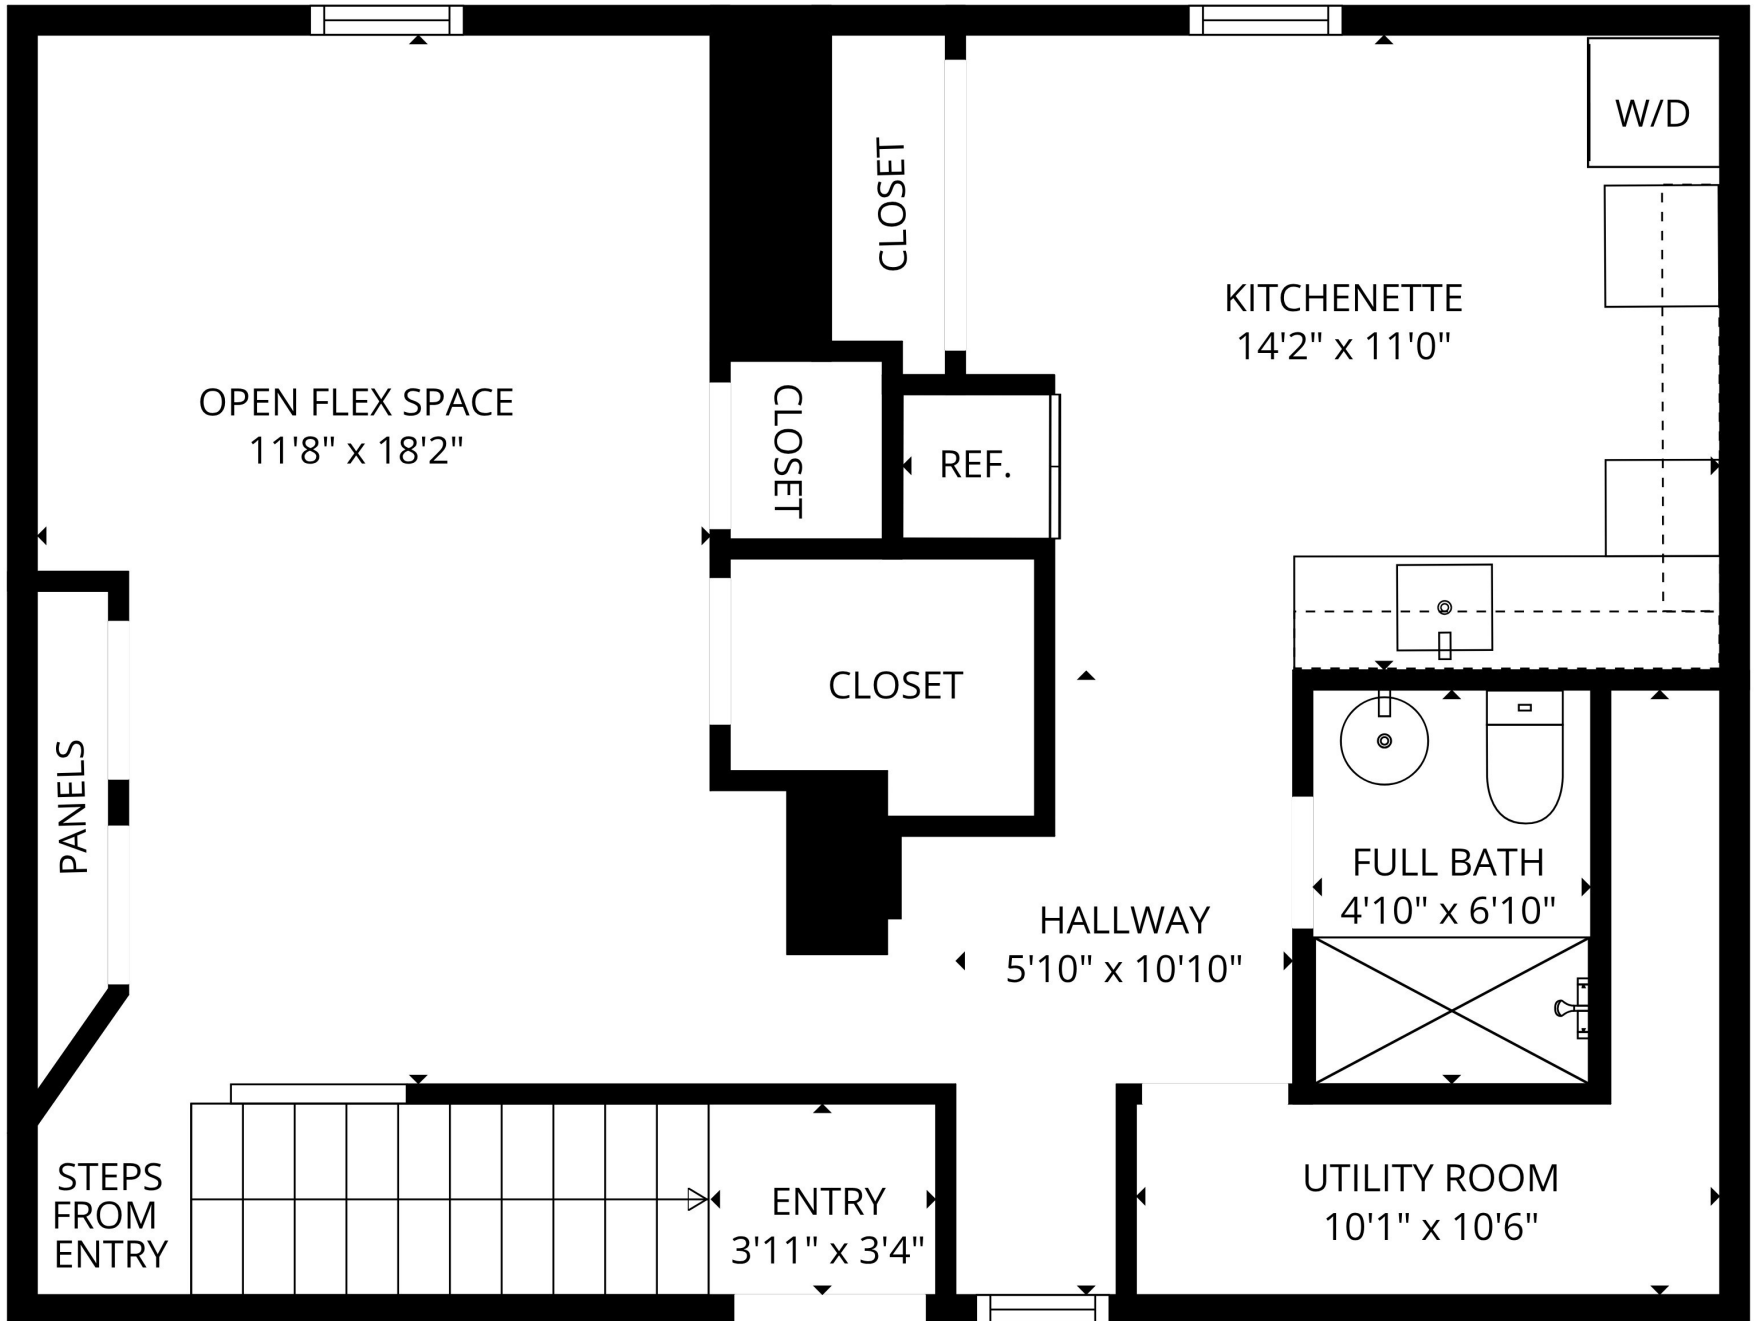

FLOOR PLAN CREATED BY CUBICASA APP. MEASUREMENTS DEEMED HIGHLY RELIABLE BUT NOT GUARANTEED.

The Tarallo
Real Estate Team
 Giner Realty | Katonah | Greenwich | NYC
 (914) 486-5650 | Info@TheTaralloTeam.com
 www.TheTaralloTeam.com

T The Tarallo
 Real Estate Team
 Giner Realty | Katonah | Greenwich | NYC
 (914) 486-5650 | Info@TheTaralloTeam.com
www.TheTaralloTeam.com

TOTAL: 934 sq. ft
 1st floor: 934 sq. ft
 EXCLUDED AREAS: DECK: 56 sq. ft, PORCH: 41 sq. ft, WALLS: 69 sq. ft

FLOOR PLAN CREATED BY CUBICASA APP. MEASUREMENTS DEEMED HIGHLY RELIABLE BUT NOT GUARANTEED.

LOWER-LEVEL

The Tarallo
Real Estate Team

Giner Realty | Katonah | Greenwich | NYC

(914) 486-5650 | Info@TheTaralloTeam.com

www.TheTaralloTeam.com

TOTAL: 565 sq. ft

Basement: 565 sq. ft

EXCLUDED AREAS: UTILITY ROOM: 47 sq. ft, UNDEFINED: 21 sq. ft, WALLS: 53 sq. ft

FLOOR PLAN CREATED BY CUBICASA APP. MEASUREMENTS DEEMED HIGHLY RELIABLE BUT NOT GUARANTEED.