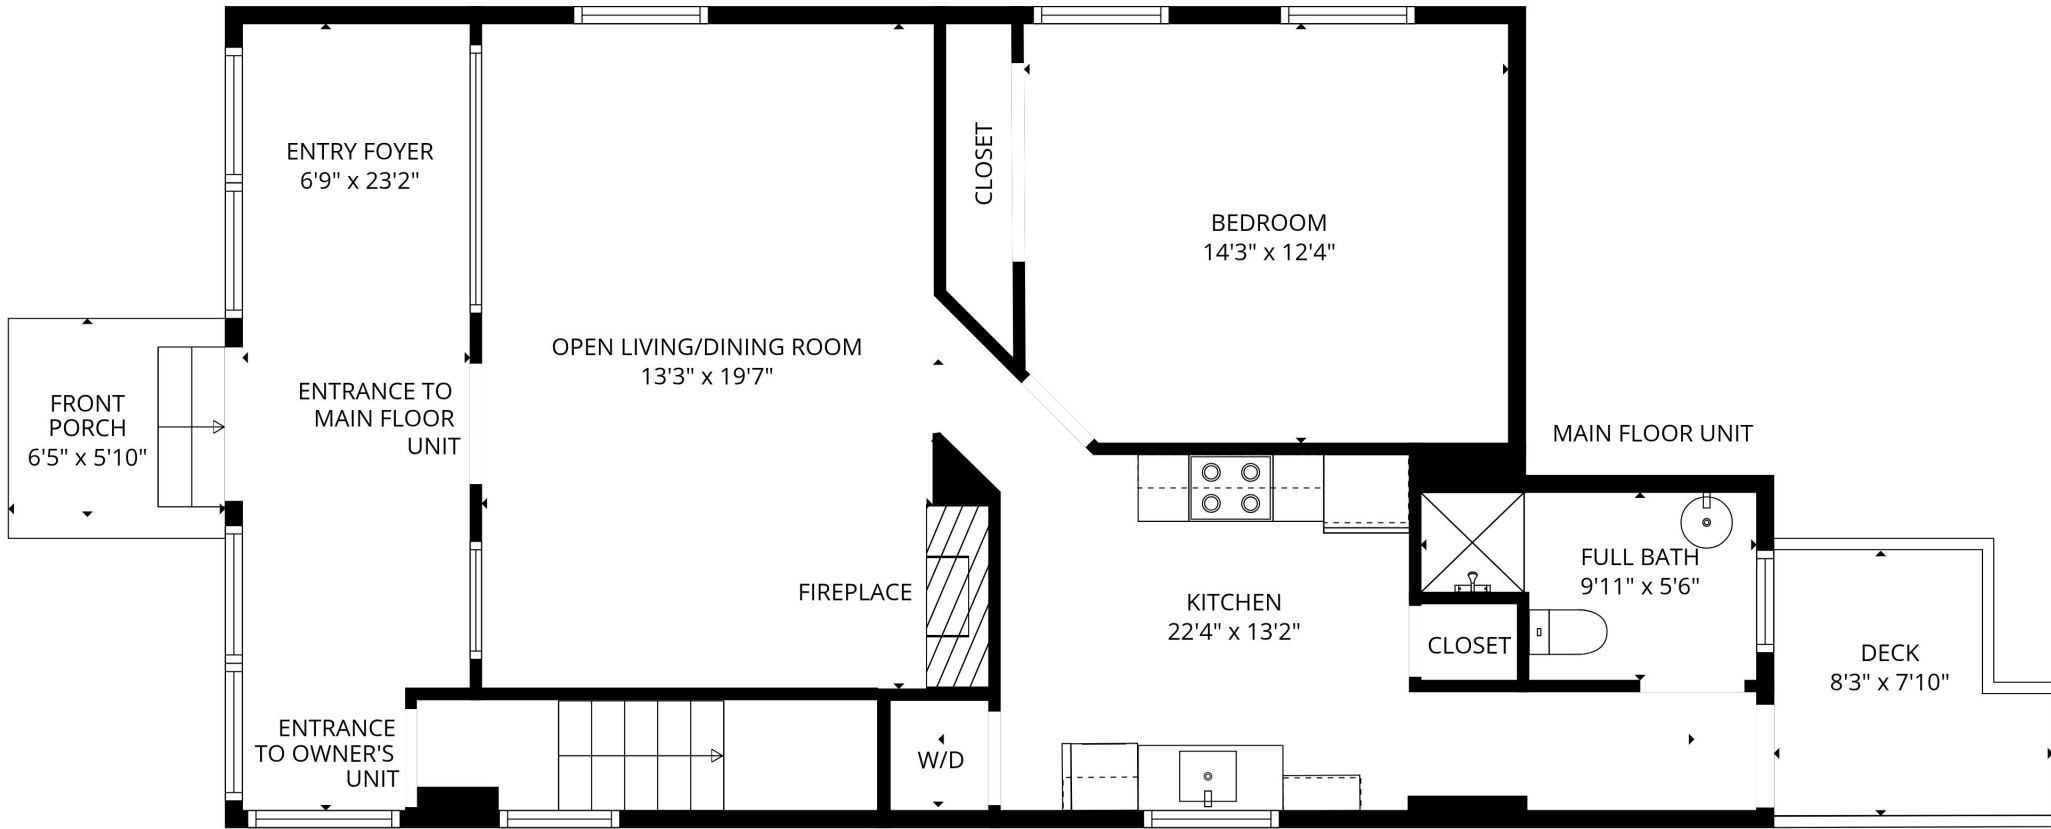

The Tarallo
Real Estate Team

Giner Realty | Katonah | Greenwich | NYC
(914) 486-5650 | Info@TheTaralloTeam.com
www.TheTaralloTeam.com

TOTAL: 2576 sq. ft
: 208 sq. ft, : 200 sq. ft, : 1587 sq. ft, : 581 sq. ft
EXCLUDED AREAS: UTILITY ROOM: 44 sq. ft, OVERSIZED TWO-CAR GARAGE: 636 sq. ft, CARPORT: 320 sq. ft,
FRONT PORCH: 37 sq. ft, PRIVATE DECK: 297 sq. ft, GARAGE: 57 sq. ft,
WALLS: 297 sq. ft

FLOOR PLAN CREATED BY CUBICASA APP. MEASUREMENTS DEEMED HIGHLY RELIABLE BUT NOT GUARANTEED.

The Tarallo
Real Estate Team
 Giner Realty | Katonah | Greenwich | NYC
 (914) 486-5650 | Info@TheTaralloTeam.com
 www.TheTaralloTeam.com

T The Tarallo
 Real Estate Team
 Giner Realty | Katonah | Greenwich | NYC
 (914) 486-5650 | Info@TheTaralloTeam.com
www.TheTaralloTeam.com

TOTAL: 934 sq. ft
 1st floor: 934 sq. ft
 EXCLUDED AREAS: DECK: 56 sq. ft, PORCH: 41 sq. ft, WALLS: 69 sq. ft

www.TheTaralloTeam.com

TOTAL: 565 sq. ft

Basement: 565 sq. ft

EXCLUDED AREAS: UTILITY ROOM: 47 sq. ft, UNDEFINED: 21 sq. ft, WALLS: 53 sq. ft

FLOOR PLAN CREATED BY CUBICASA APP. MEASUREMENTS DEEMED HIGHLY RELIABLE BUT NOT GUARANTEED.