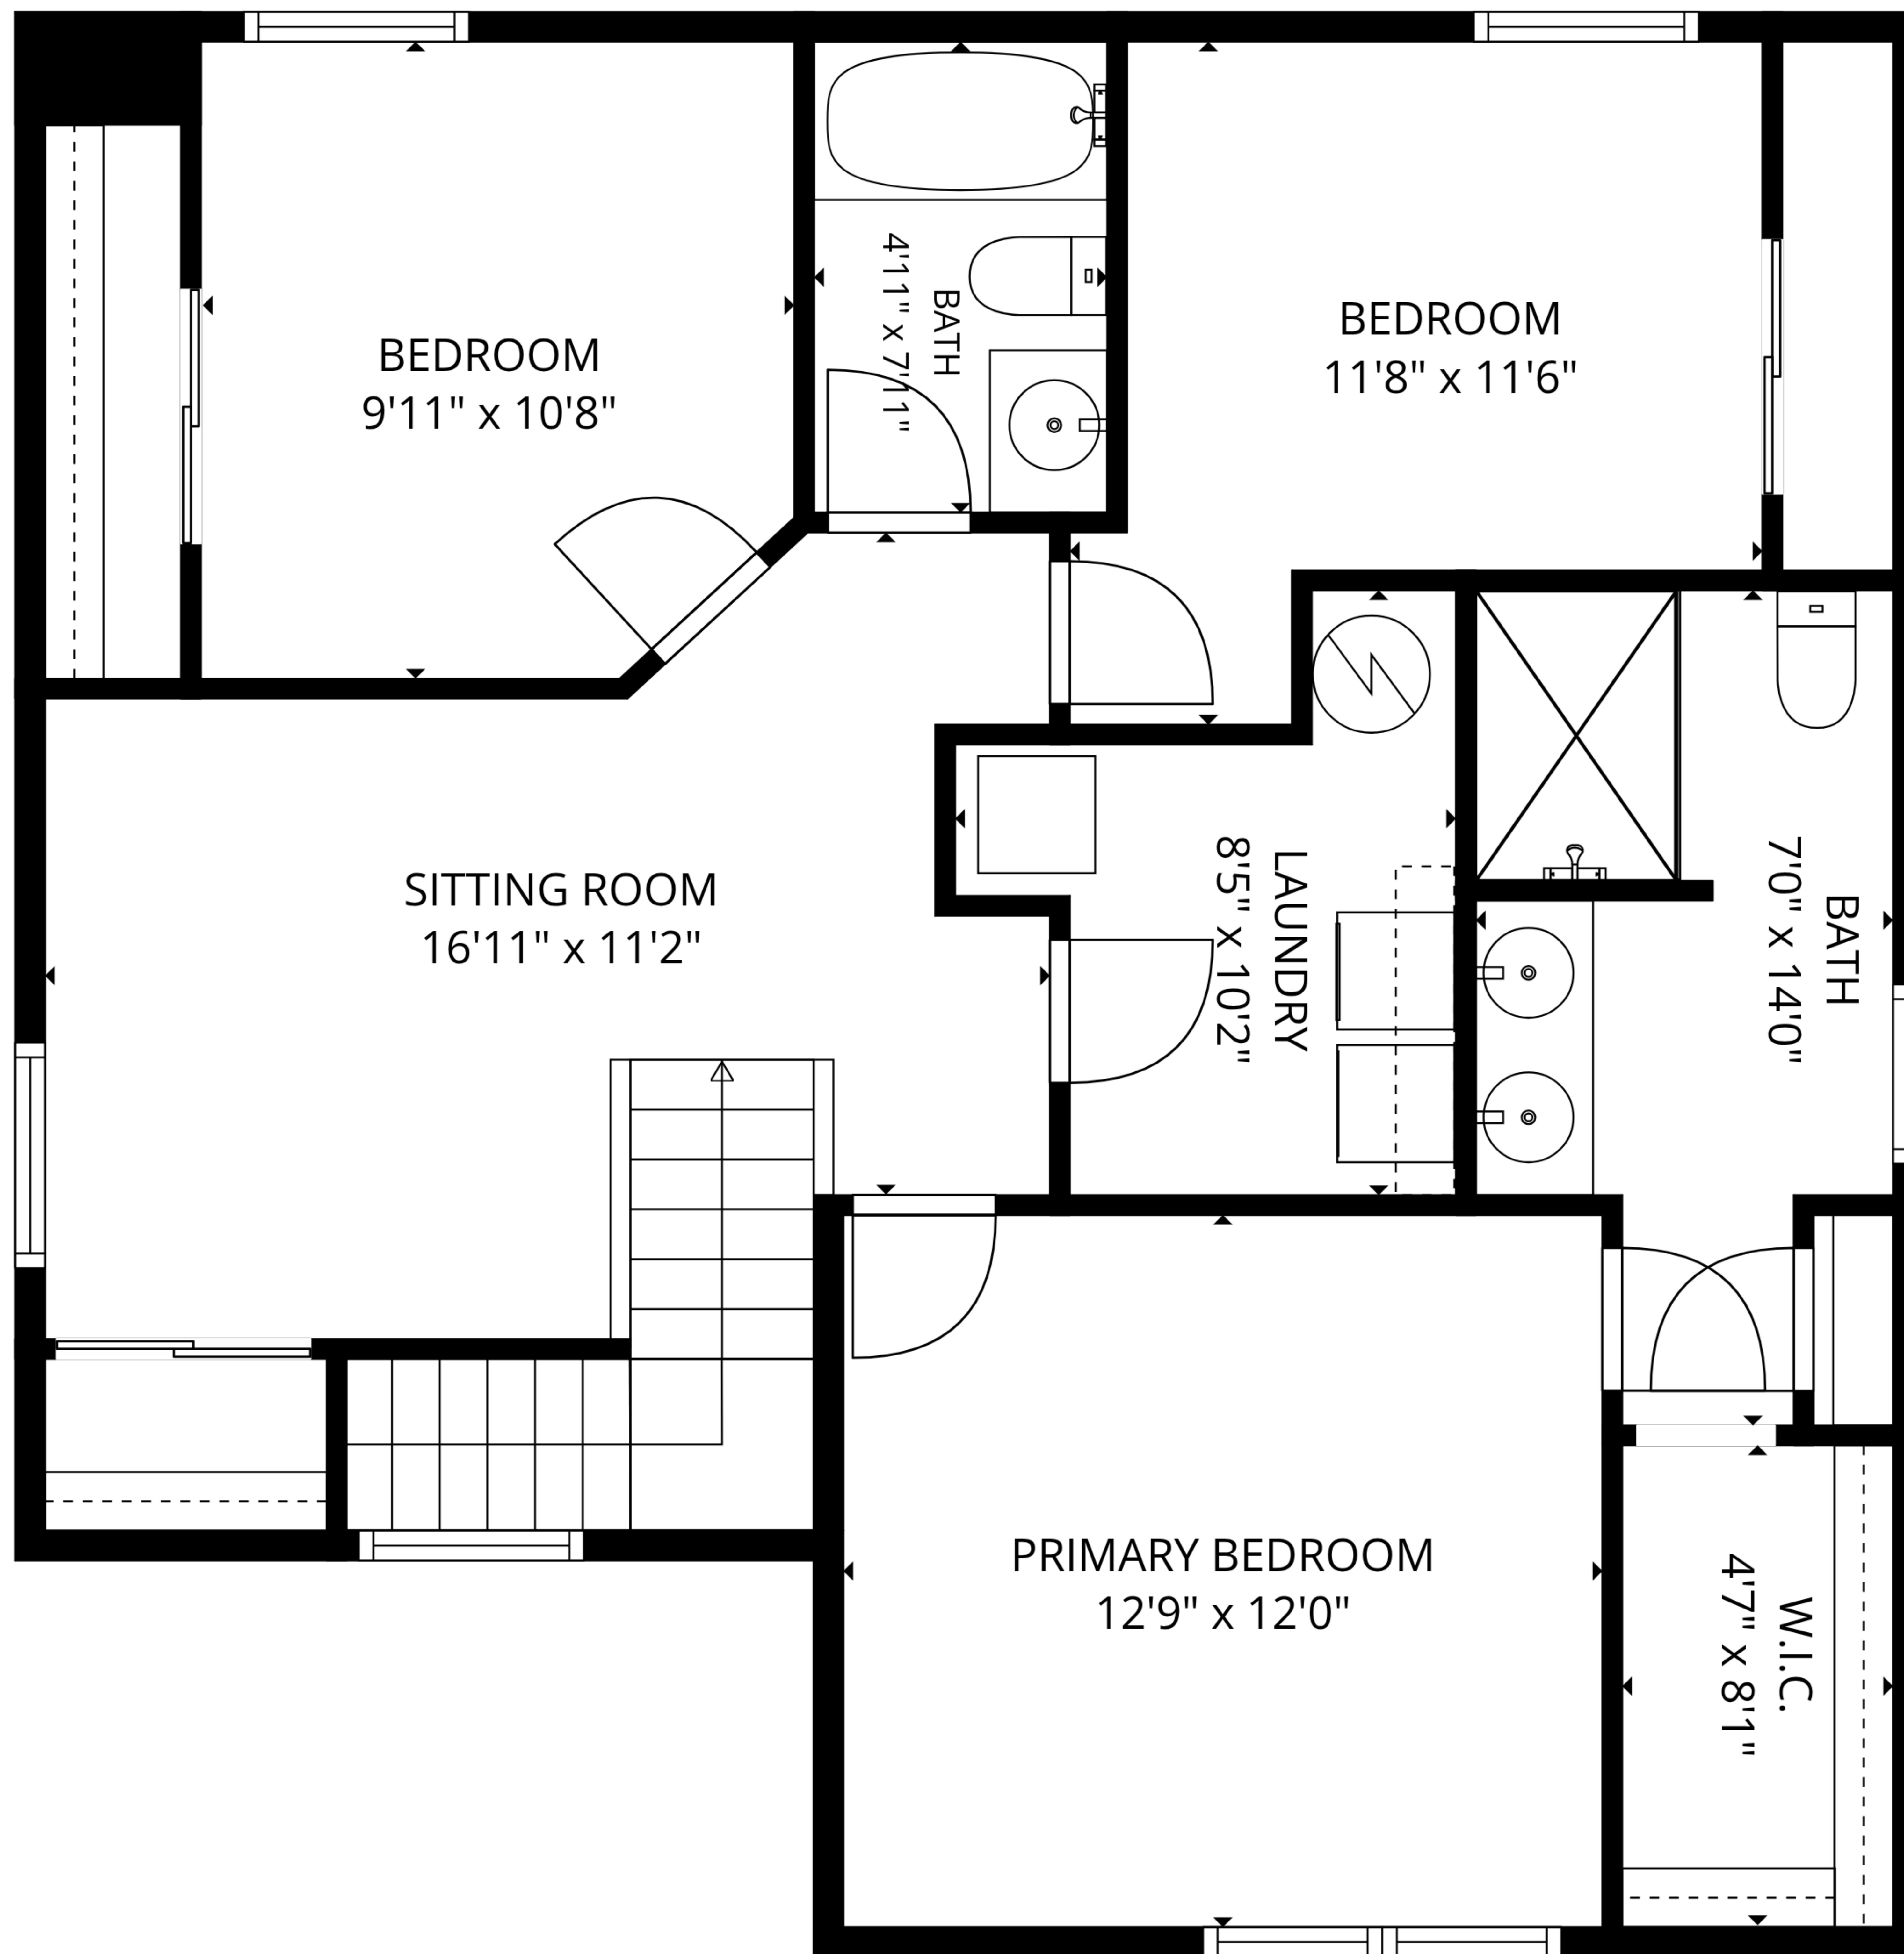

TOTAL: 1481 sq. ft

1st floor: 586 sq. ft, 2nd floor: 895 sq. ft

EXCLUDED AREAS: GARAGE: 343 sq. ft, COVERED PATIO: 231 sq. ft, PORCH: 17 sq. ft,
WALLS: 144 sq. ft

TOTAL: 1481 sq. ft

1st floor: 586 sq. ft, 2nd floor: 895 sq. ft

EXCLUDED AREAS: GARAGE: 343 sq. ft, COVERED PATIO: 231 sq. ft, PORCH: 17 sq. ft,
WALLS: 144 sq. ft

TOTAL: 1481 sq. ft
 1st floor: 586 sq. ft, 2nd floor: 895 sq. ft
 EXCLUDED AREAS: GARAGE: 343 sq. ft, COVERED PATIO: 231 sq. ft, PORCH: 17 sq. ft,
 WALLS: 144 sq. ft