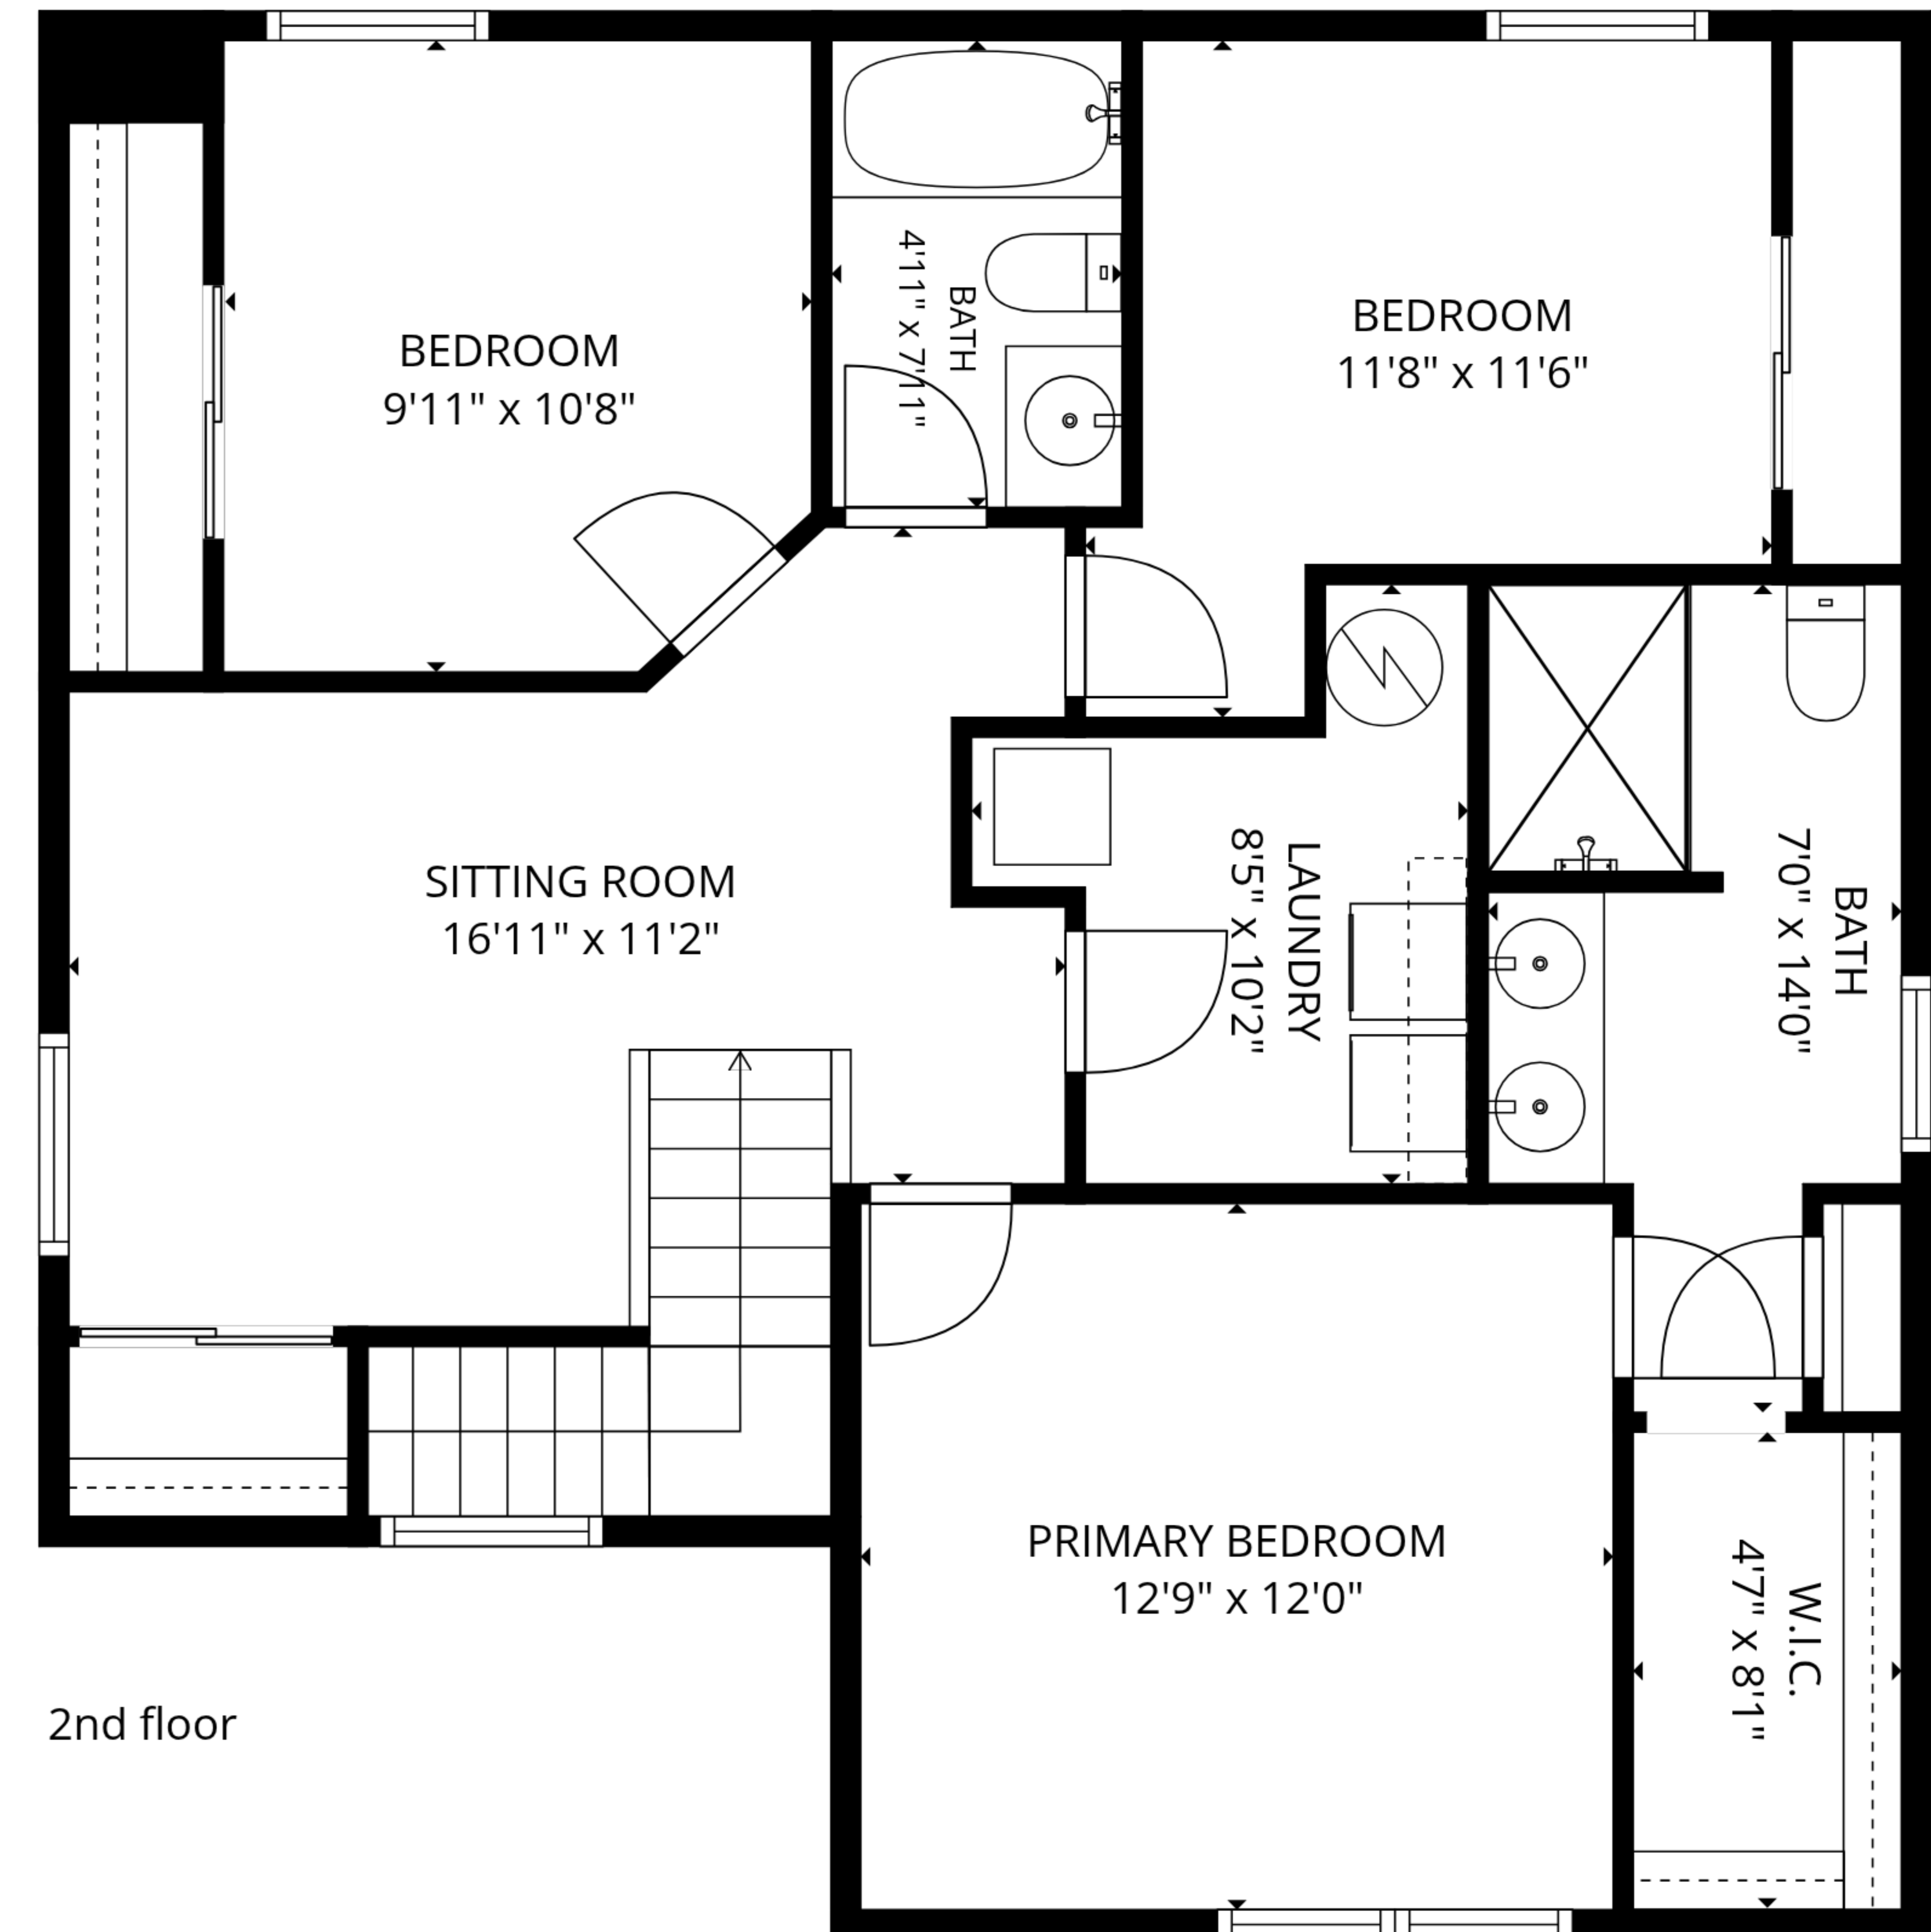

TOTAL: 1481 sq. ft

1st floor: 586 sq. ft, 2nd floor: 895 sq. ft

EXCLUDED AREAS: GARAGE: 343 sq. ft, COVERED PATIO: 231 sq. ft, PORCH: 17 sq. ft,
WALLS: 144 sq. ft

TOTAL: 1481 sq. ft

1st floor: 586 sq. ft, 2nd floor: 895 sq. ft

EXCLUDED AREAS: GARAGE: 343 sq. ft, COVERED PATIO: 231 sq. ft, PORCH: 17 sq. ft,
WALLS: 144 sq. ft

TOTAL: 1481 sq. ft
 1st floor: 586 sq. ft, 2nd floor: 895 sq. ft
 EXCLUDED AREAS: GARAGE: 343 sq. ft, COVERED PATIO: 231 sq. ft, PORCH: 17 sq. ft,
 WALLS: 144 sq. ft