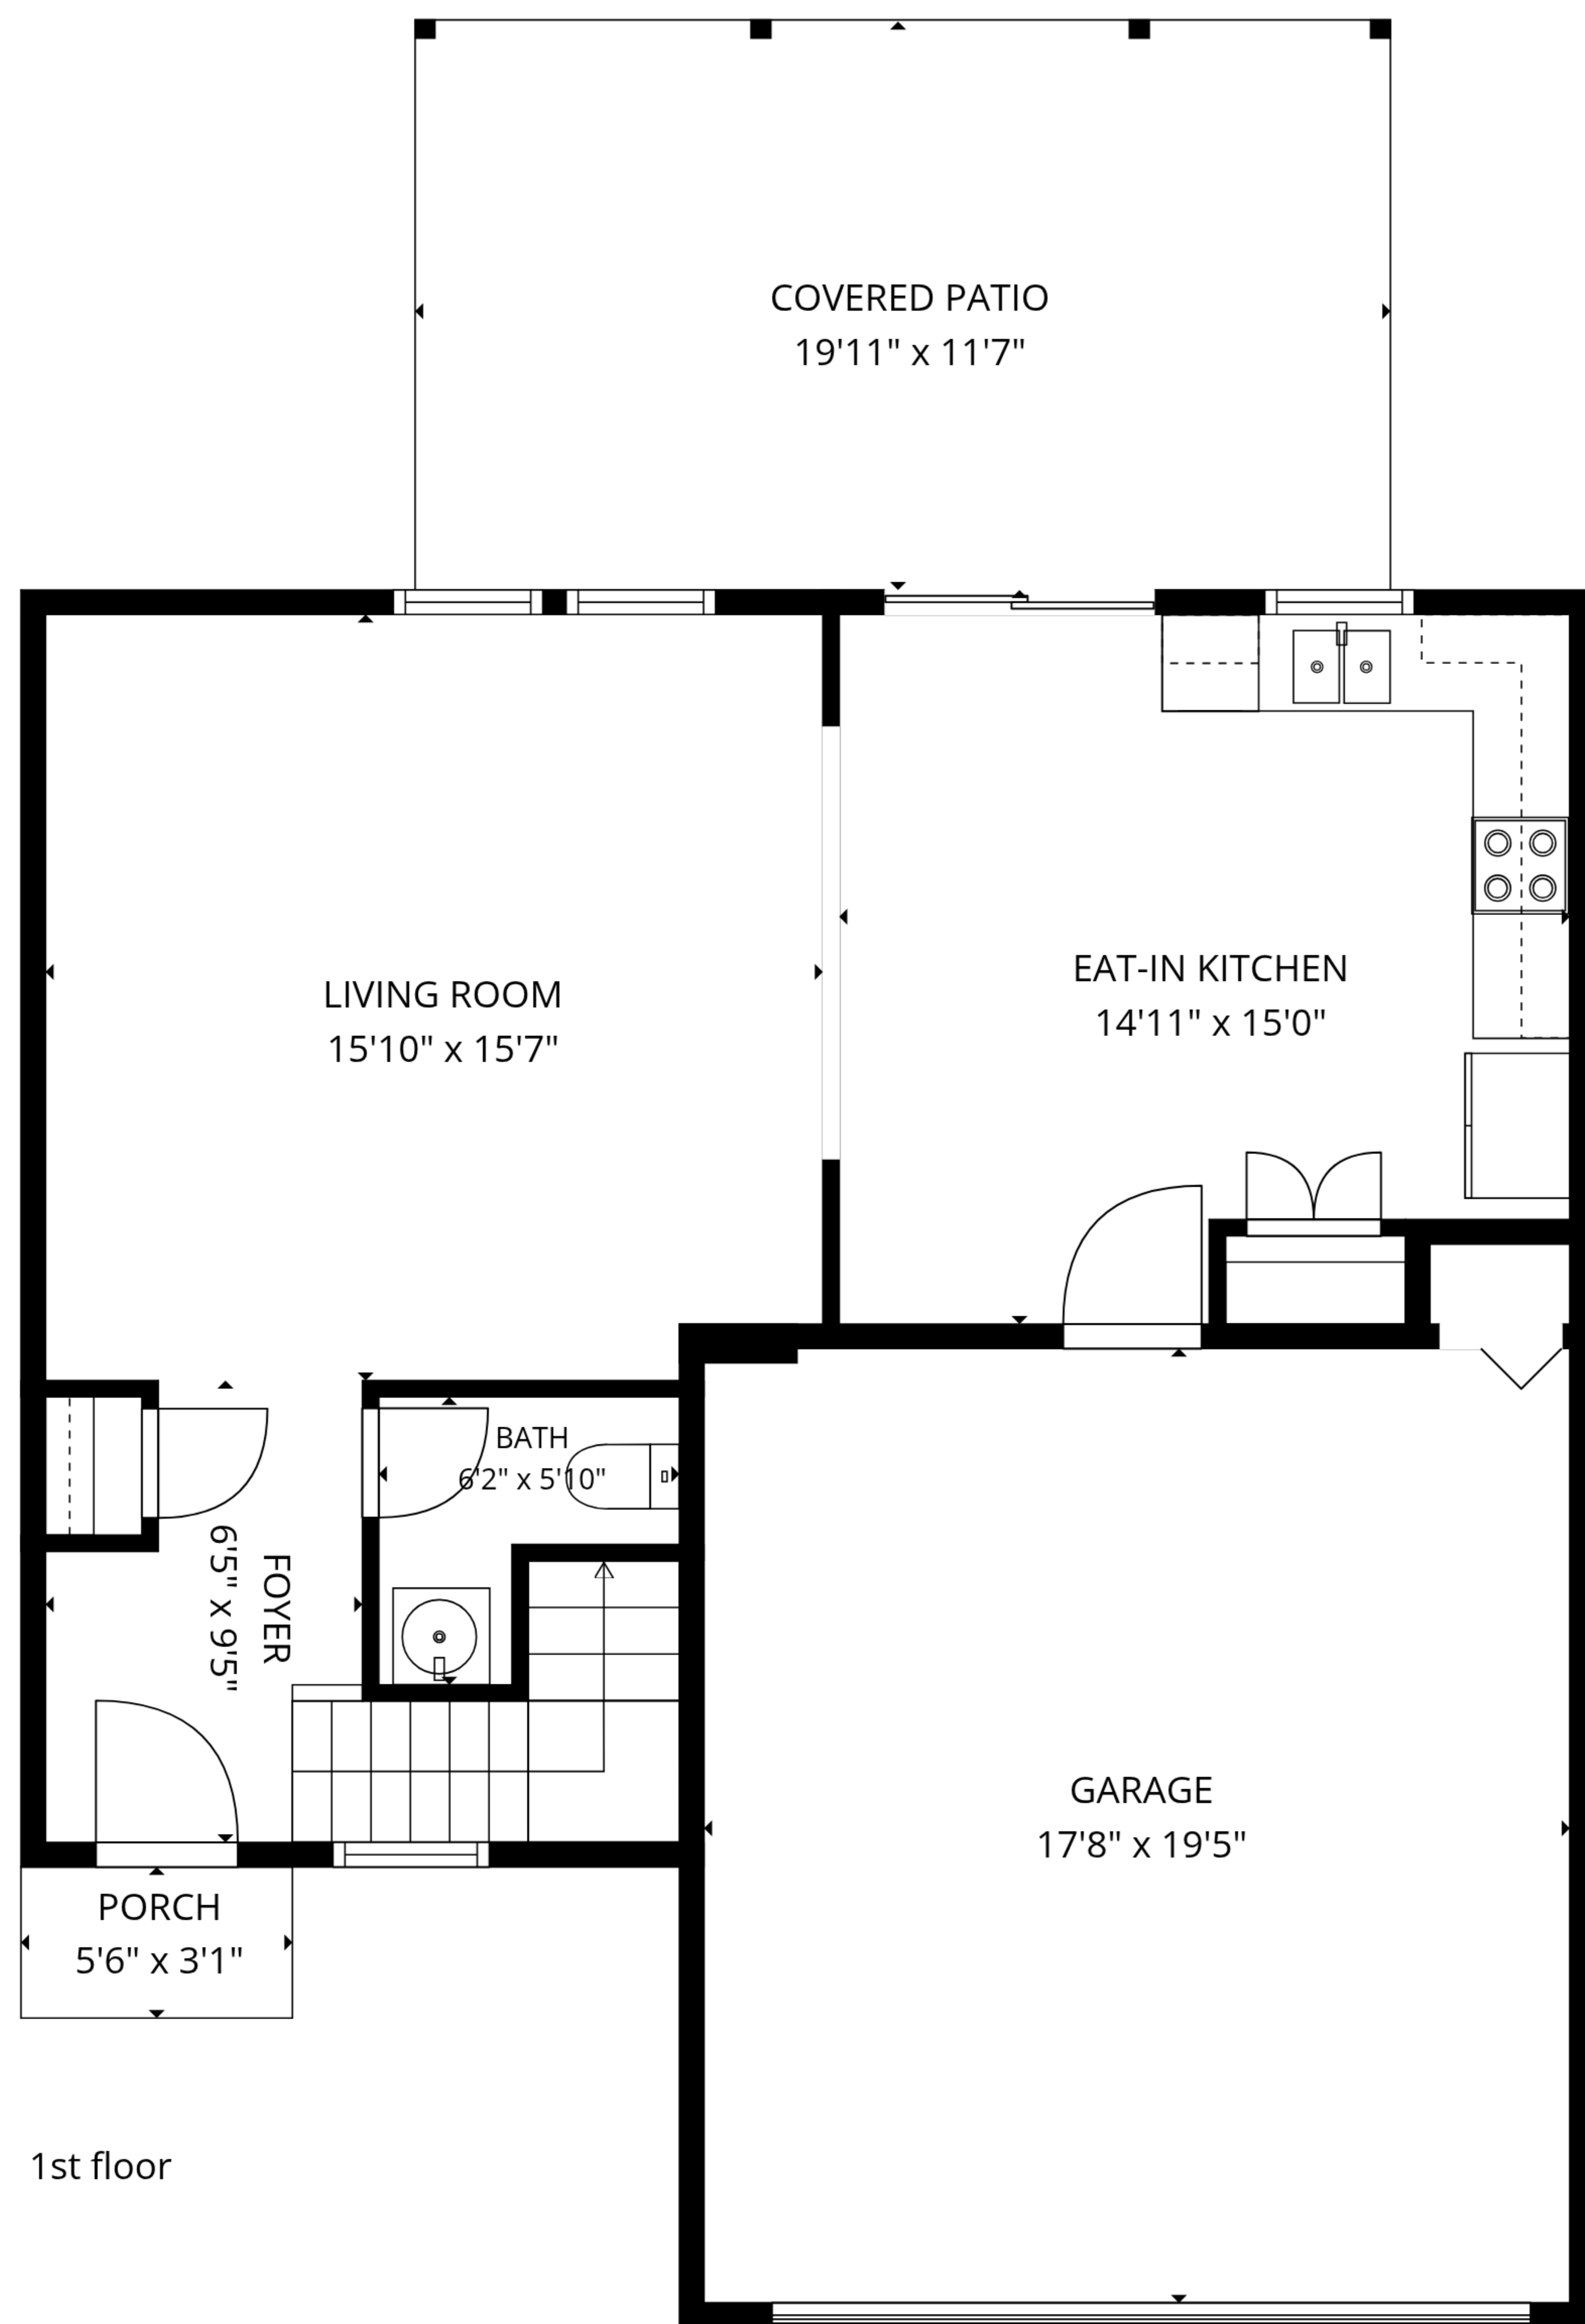

TOTAL: 1481 sq. ft

1st floor: 586 sq. ft, 2nd floor: 895 sq. ft

EXCLUDED AREAS: GARAGE: 343 sq. ft, COVERED PATIO: 231 sq. ft, PORCH: 17 sq. ft,
WALLS: 144 sq. ft

TOTAL: 1481 sq. ft

1st floor: 586 sq. ft, 2nd floor: 895 sq. ft

EXCLUDED AREAS: GARAGE: 343 sq. ft, COVERED PATIO: 231 sq. ft, PORCH: 17 sq. ft,
WALLS: 144 sq. ft

TOTAL: 1481 sq. ft
 1st floor: 586 sq. ft, 2nd floor: 895 sq. ft
 EXCLUDED AREAS: GARAGE: 343 sq. ft, COVERED PATIO: 231 sq. ft, PORCH: 17 sq. ft,
 WALLS: 144 sq. ft