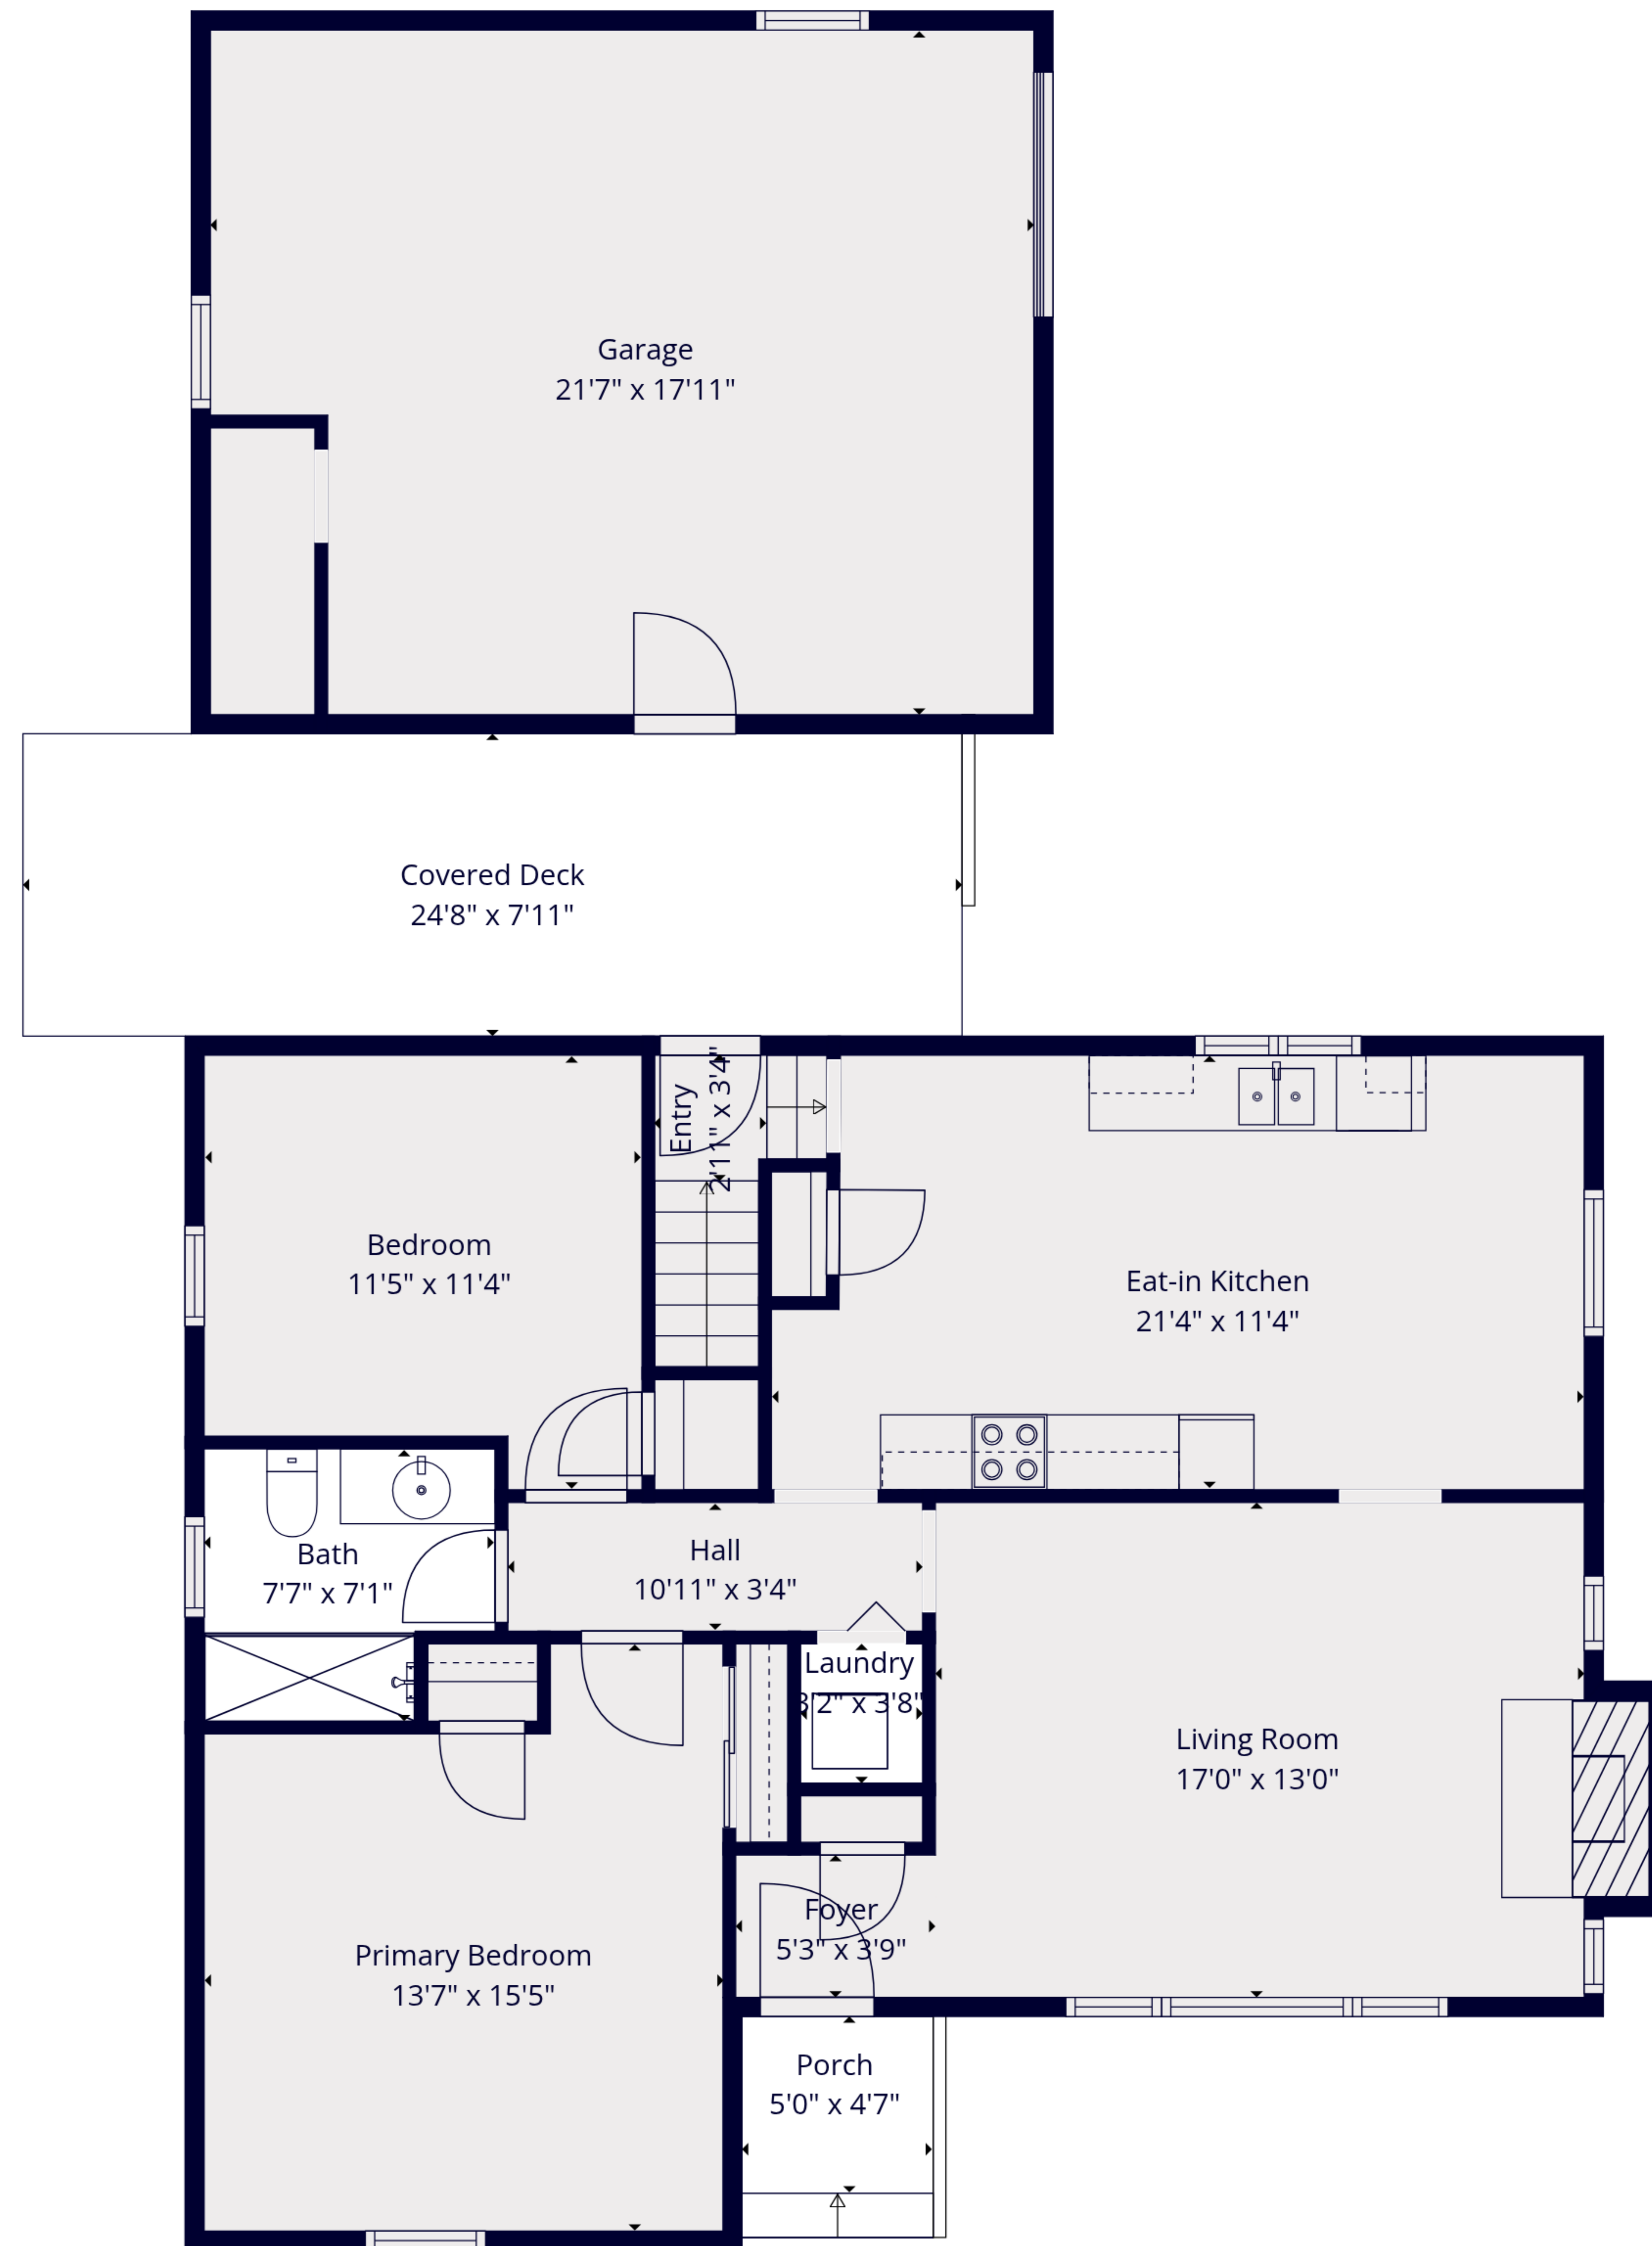

TOTAL: 1742 sq. ft

Basement: 739 sq. ft, 1st floor: 1003 sq. ft

EXCLUDED AREAS: STORAGE: 145 sq. ft, FIREPLACE: 22 sq. ft, GARAGE: 364 sq. ft,
 PORCH: 29 sq. ft, COVERED DECK: 196 sq. ft, WALLS: 168 sq. ft

Basement

1st Floor

TOTAL: 1742 sq. ft

Basement: 739 sq. ft, 1st floor: 1003 sq. ft

EXCLUDED AREAS: STORAGE: 145 sq. ft, FIREPLACE: 22 sq. ft, GARAGE: 364 sq. ft, PORCH: 29 sq. ft, COVERED DECK: 196 sq. ft, WALLS: 168 sq. ft