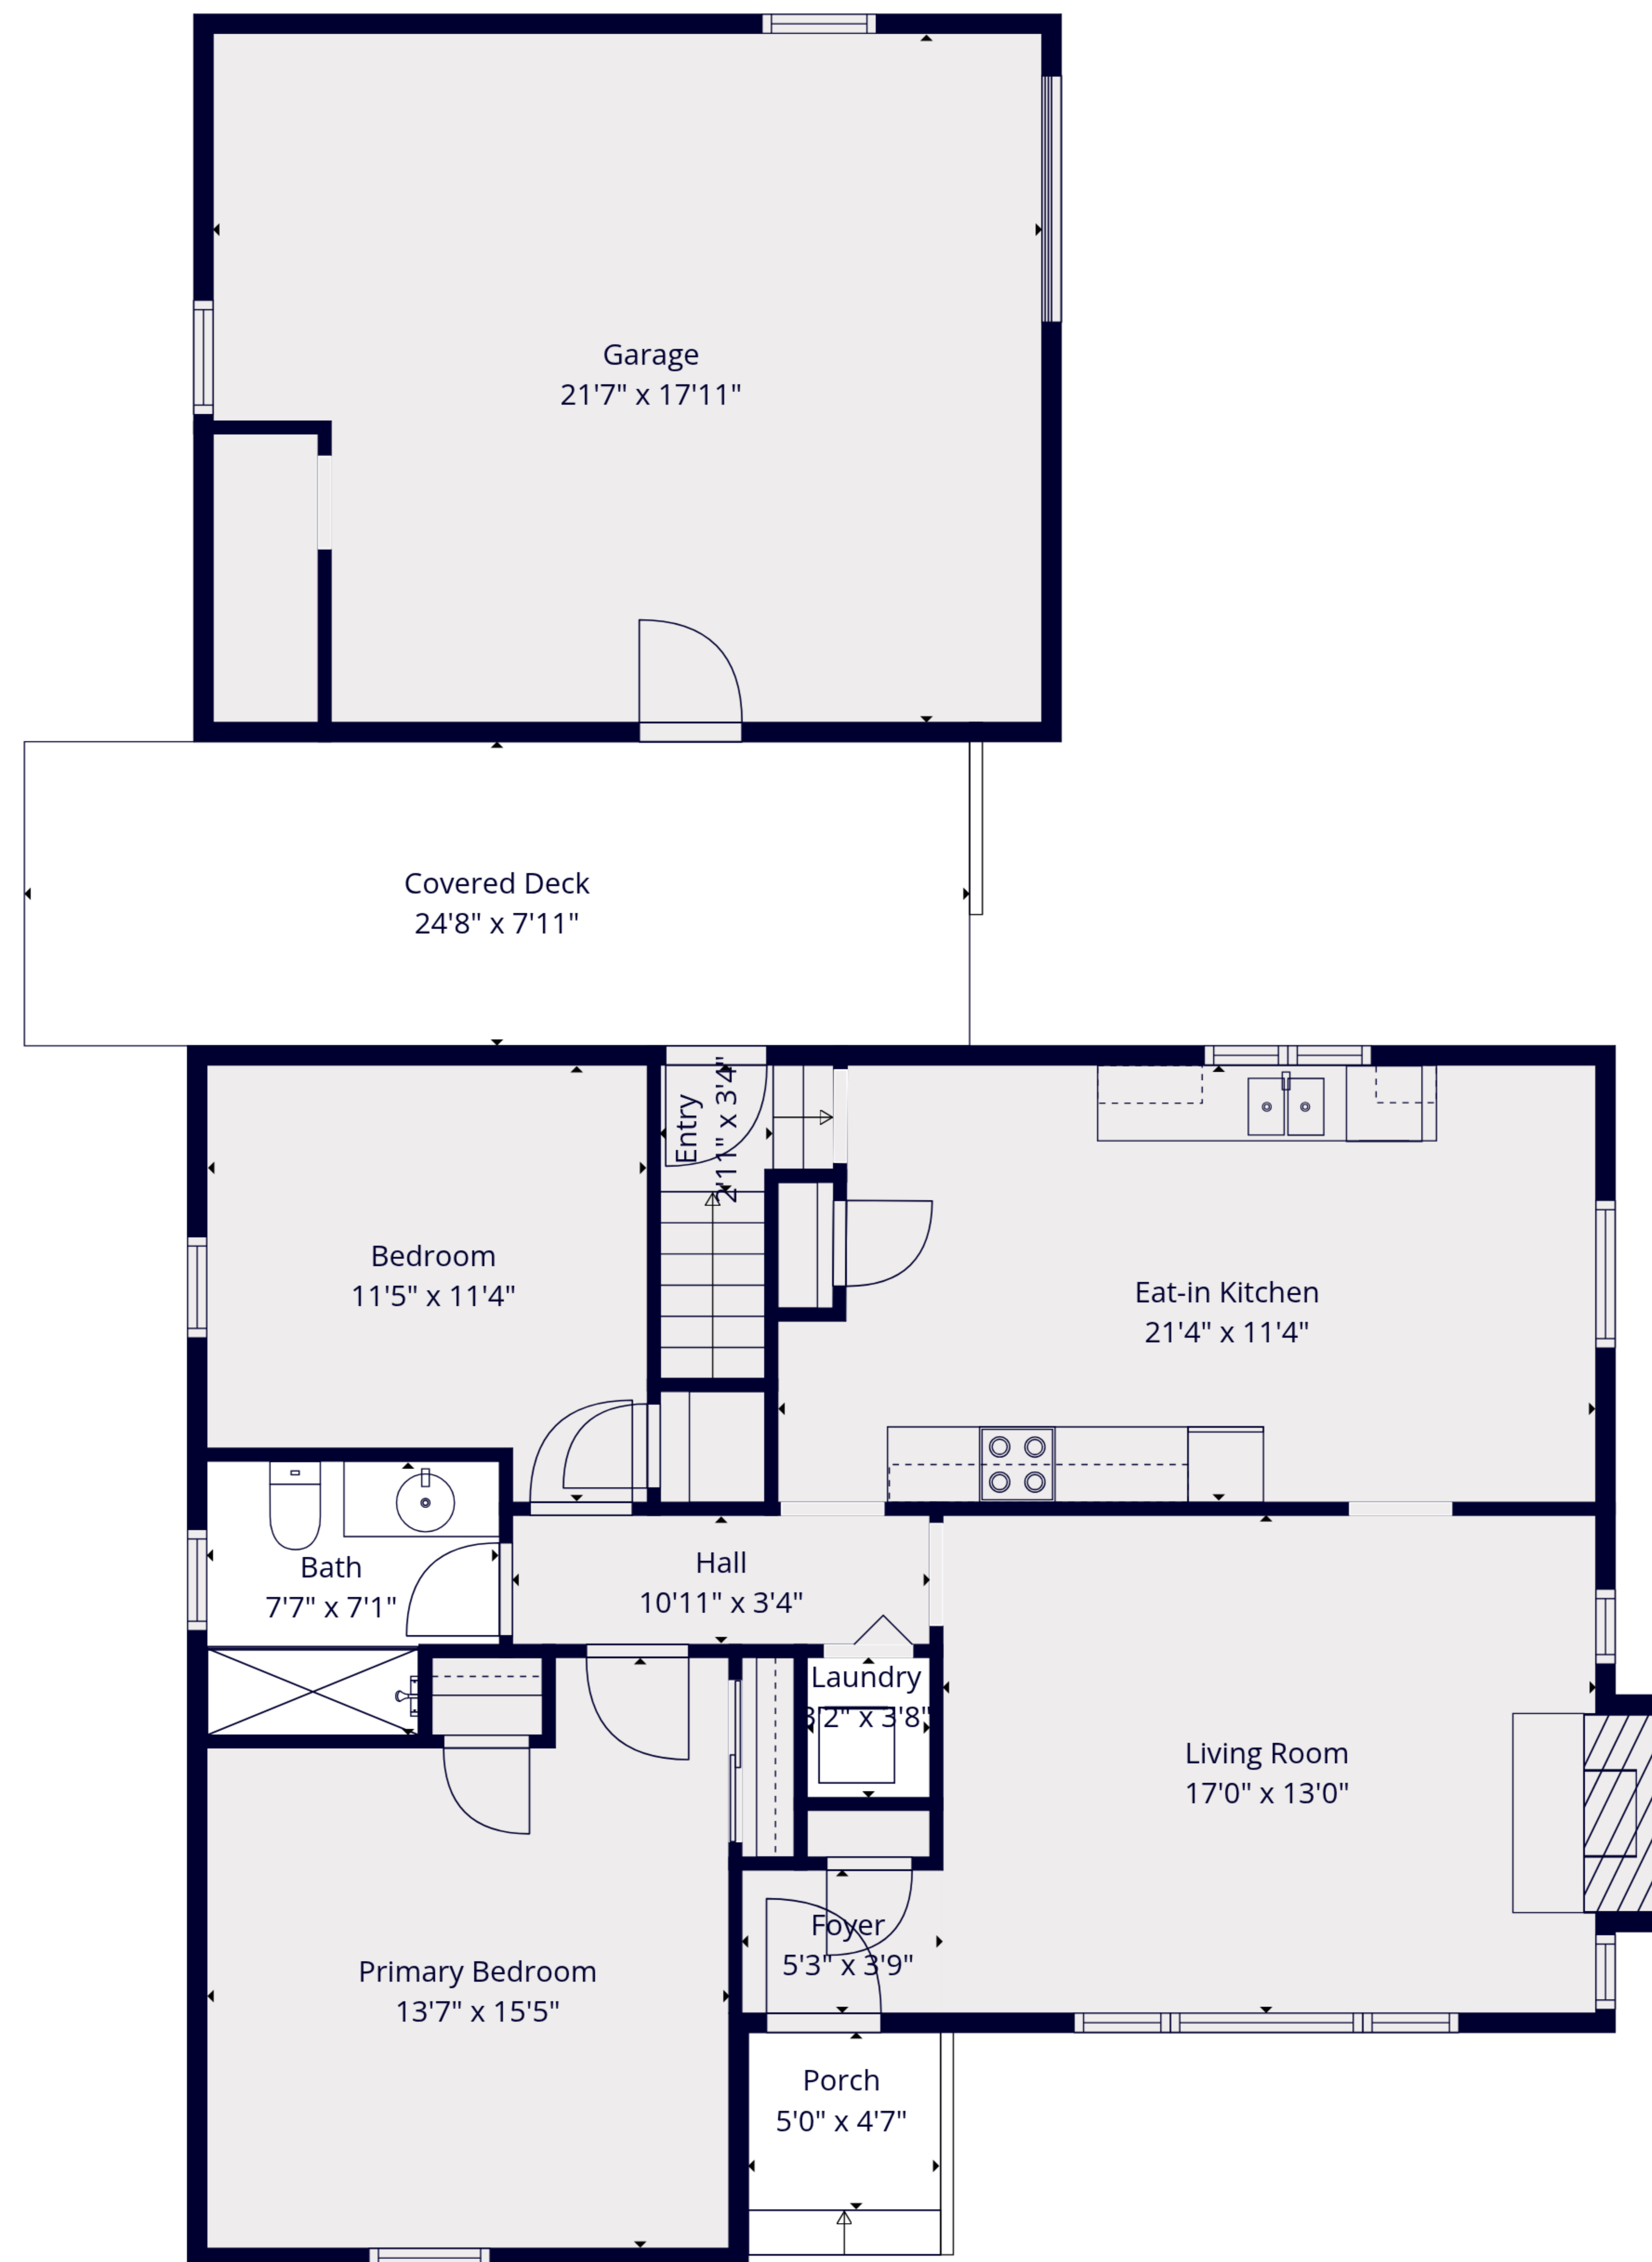

TOTAL: 1742 sq. ft

Basement: 739 sq. ft, 1st floor: 1003 sq. ft

EXCLUDED AREAS: STORAGE: 145 sq. ft, FIREPLACE: 22 sq. ft, GARAGE: 364 sq. ft,
 PORCH: 29 sq. ft, COVERED DECK: 196 sq. ft, WALLS: 168 sq. ft

Basement

1st Floor

TOTAL: 1742 sq. ft

Basement: 739 sq. ft, 1st floor: 1003 sq. ft

EXCLUDED AREAS: STORAGE: 145 sq. ft, FIREPLACE: 22 sq. ft, GARAGE: 364 sq. ft, PORCH: 29 sq. ft, COVERED DECK: 196 sq. ft, WALLS: 168 sq. ft