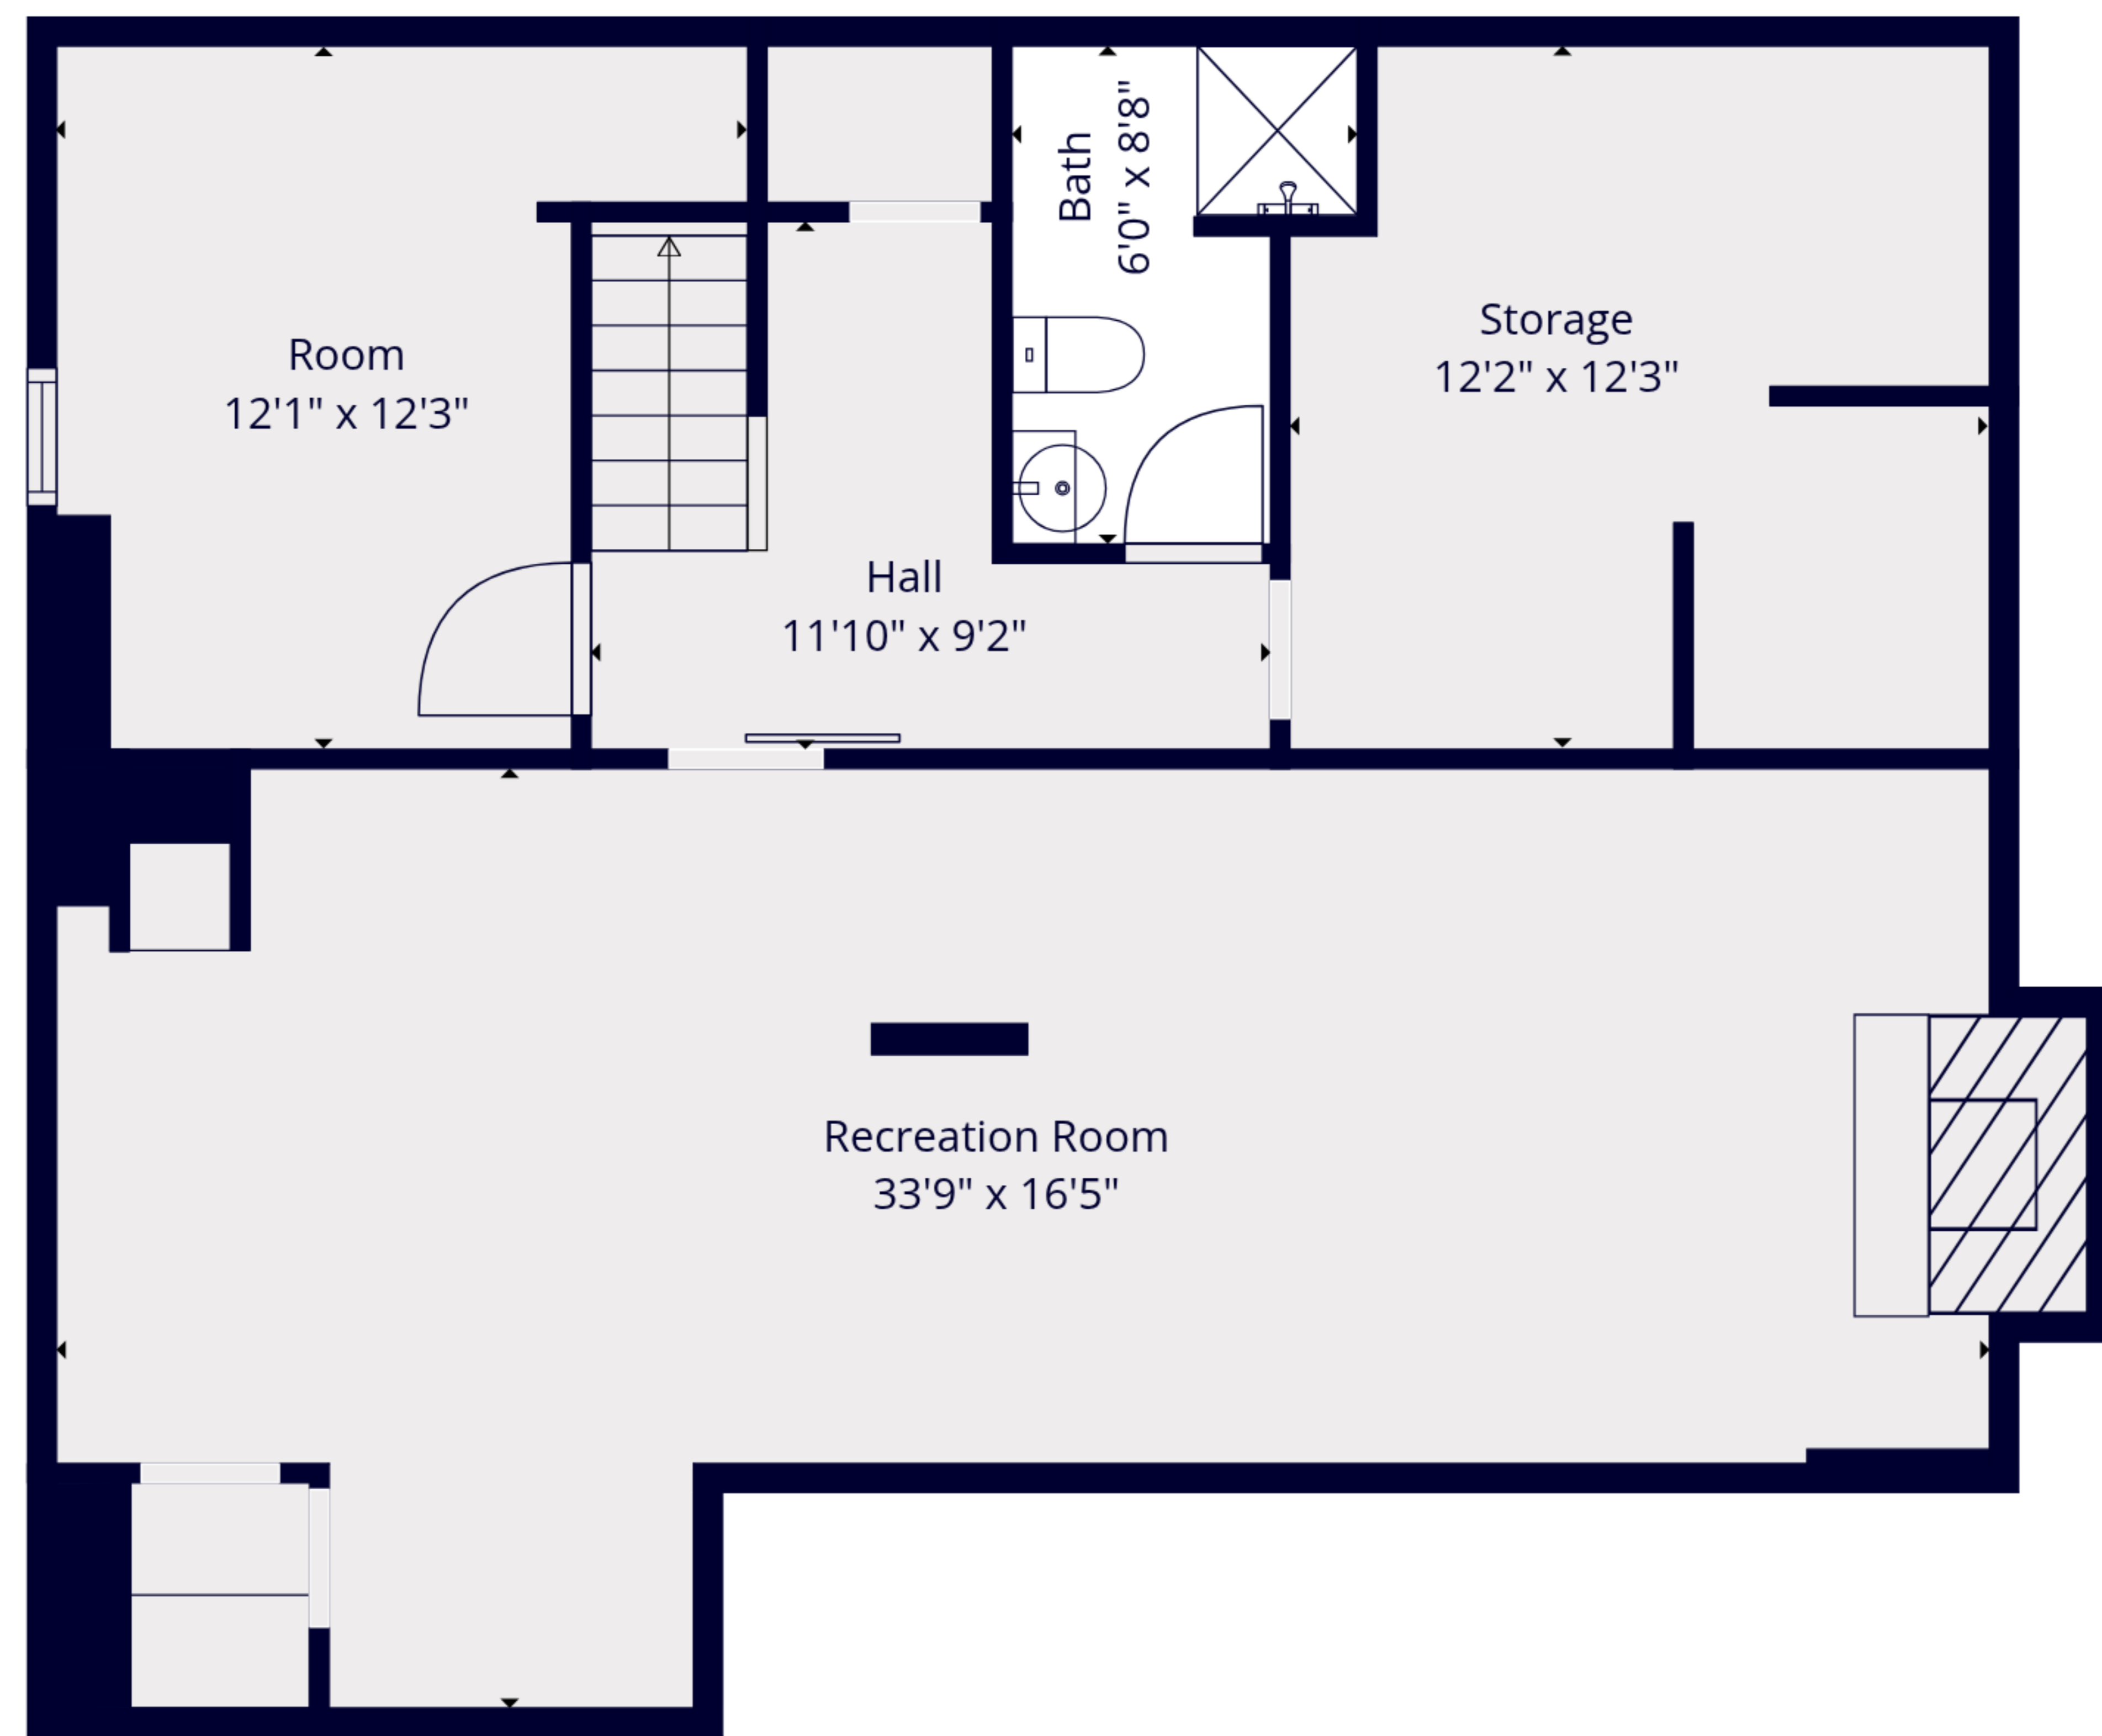

TOTAL: 1742 sq. ft

Basement: 739 sq. ft, 1st floor: 1003 sq. ft

EXCLUDED AREAS: STORAGE: 145 sq. ft, FIREPLACE: 22 sq. ft, GARAGE: 364 sq. ft,
 PORCH: 29 sq. ft, COVERED DECK: 196 sq. ft, WALLS: 168 sq. ft

Basement

1st Floor

TOTAL: 1742 sq. ft

Basement: 739 sq. ft, 1st floor: 1003 sq. ft

EXCLUDED AREAS: STORAGE: 145 sq. ft, FIREPLACE: 22 sq. ft, GARAGE: 364 sq. ft, PORCH: 29 sq. ft, COVERED DECK: 196 sq. ft, WALLS: 168 sq. ft