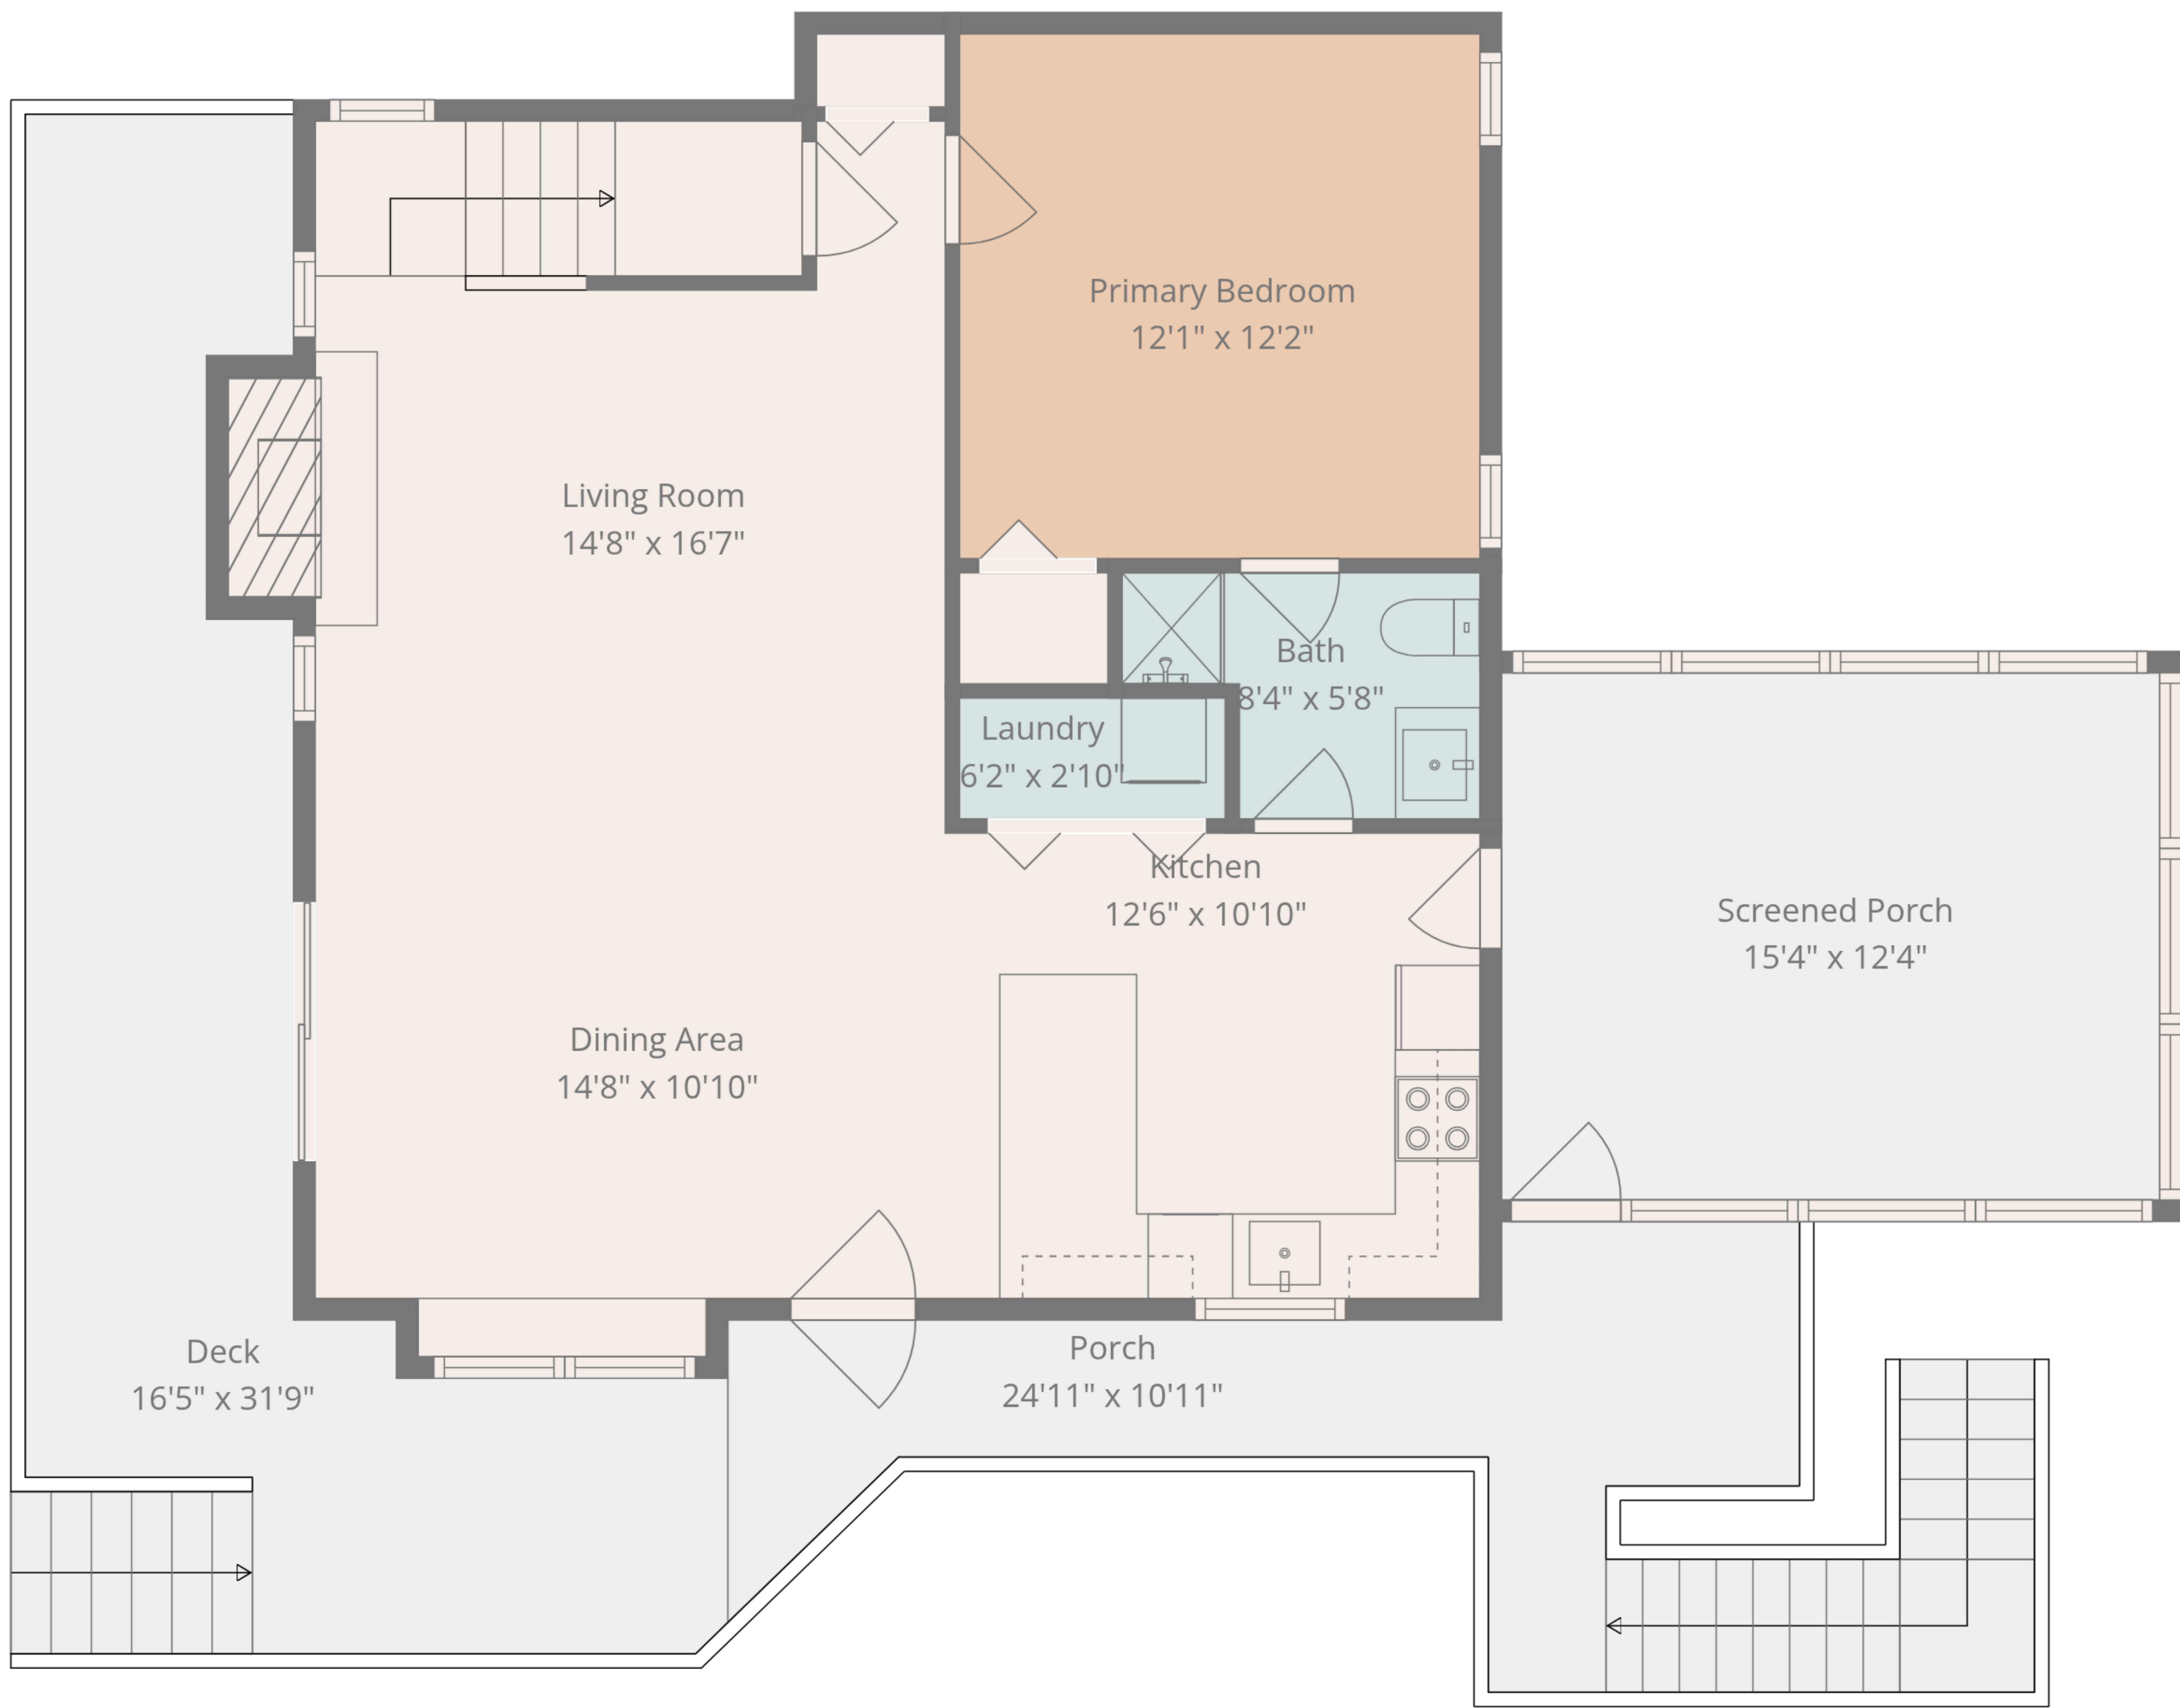

Total: 1399 sq. ft

1st Floor: 790 sq. Ft, 2nd Floor: 609 sq. ft

Excluded Areas: Screened Porch: 189 sq. Ft, Porch: 167 sq. Ft, Deck: 280 sq. Ft,
Fireplace: 13 sq. Ft, Open To Below: 137 sq. Ft, Walls: 131 sq. ft

Measurements Are Taken Using Lidar Technology, Deemed Highly Reliable But Not Guaranteed

Total: 1399 sq. ft

1st Floor: 790 sq. Ft, 2nd Floor: 609 sq. ft

Excluded Areas: Screened Porch: 189 sq. Ft, Porch: 167 sq. Ft, Deck: 280 sq. Ft,
Fireplace: 13 sq. Ft, Open To Below: 137 sq. Ft, Walls: 131 sq. ft

Measurements Are Taken Using Lidar Technology, Deemed Highly Reliable But Not Guaranteed

1st Floor

2nd Floor

Total: 1399 sq. ft

1st Floor: 790 sq. Ft, 2nd Floor: 609 sq. ft

Excluded Areas: Screened Porch: 189 sq. Ft, Porch: 167 sq. Ft, Deck: 280 sq. Ft,
Fireplace: 13 sq. Ft, Open To Below: 137 sq. Ft, Walls: 131 sq. ft