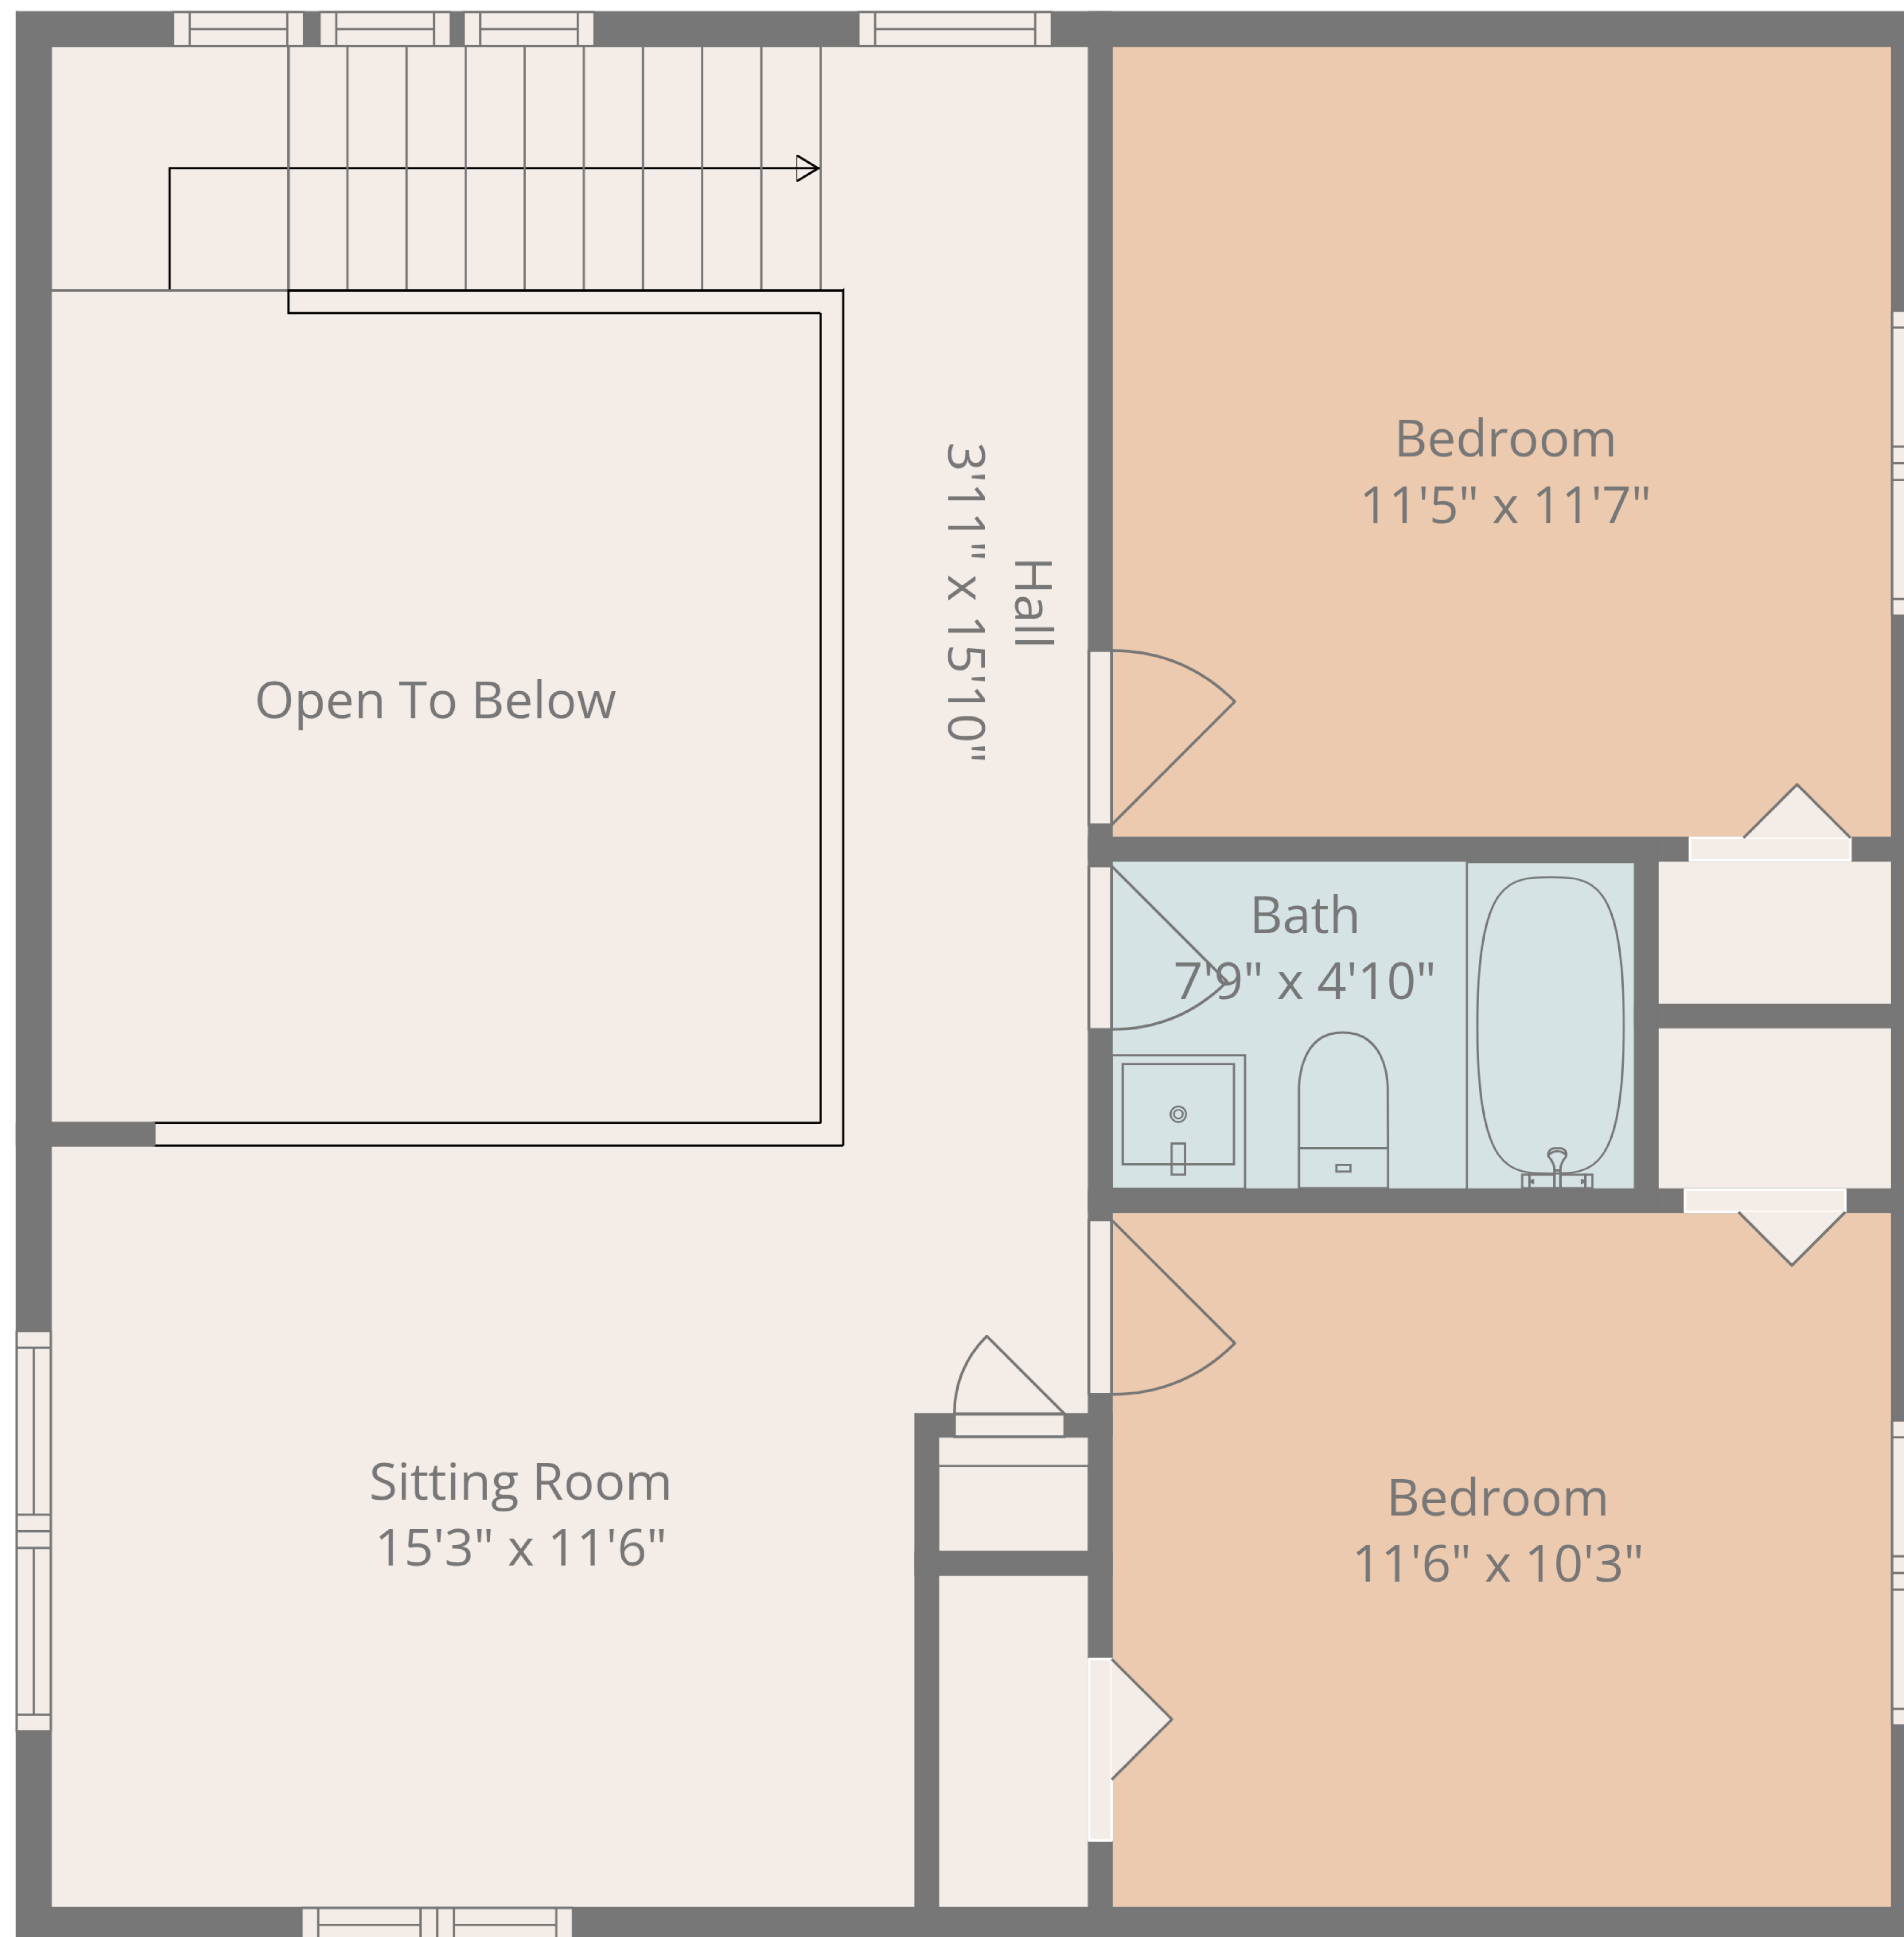

Total: 1399 sq. ft

1st Floor: 790 sq. Ft, 2nd Floor: 609 sq. ft

Excluded Areas: Screened Porch: 189 sq. Ft, Porch: 167 sq. Ft, Deck: 280 sq. Ft,
Fireplace: 13 sq. Ft, Open To Below: 137 sq. Ft, Walls: 131 sq. ft

Measurements Are Taken Using Lidar Technology, Deemed Highly Reliable But Not Guaranteed

Total: 1399 sq. ft

1st Floor: 790 sq. Ft, 2nd Floor: 609 sq. ft

Excluded Areas: Screened Porch: 189 sq. Ft, Porch: 167 sq. Ft, Deck: 280 sq. Ft,
Fireplace: 13 sq. Ft, Open To Below: 137 sq. Ft, Walls: 131 sq. ft

Measurements Are Taken Using Lidar Technology, Deemed Highly Reliable But Not Guaranteed

1st Floor

2nd Floor

Total: 1399 sq. ft

1st Floor: 790 sq. Ft, 2nd Floor: 609 sq. ft

Excluded Areas: Screened Porch: 189 sq. Ft, Porch: 167 sq. Ft, Deck: 280 sq. Ft,
Fireplace: 13 sq. Ft, Open To Below: 137 sq. Ft, Walls: 131 sq. ft