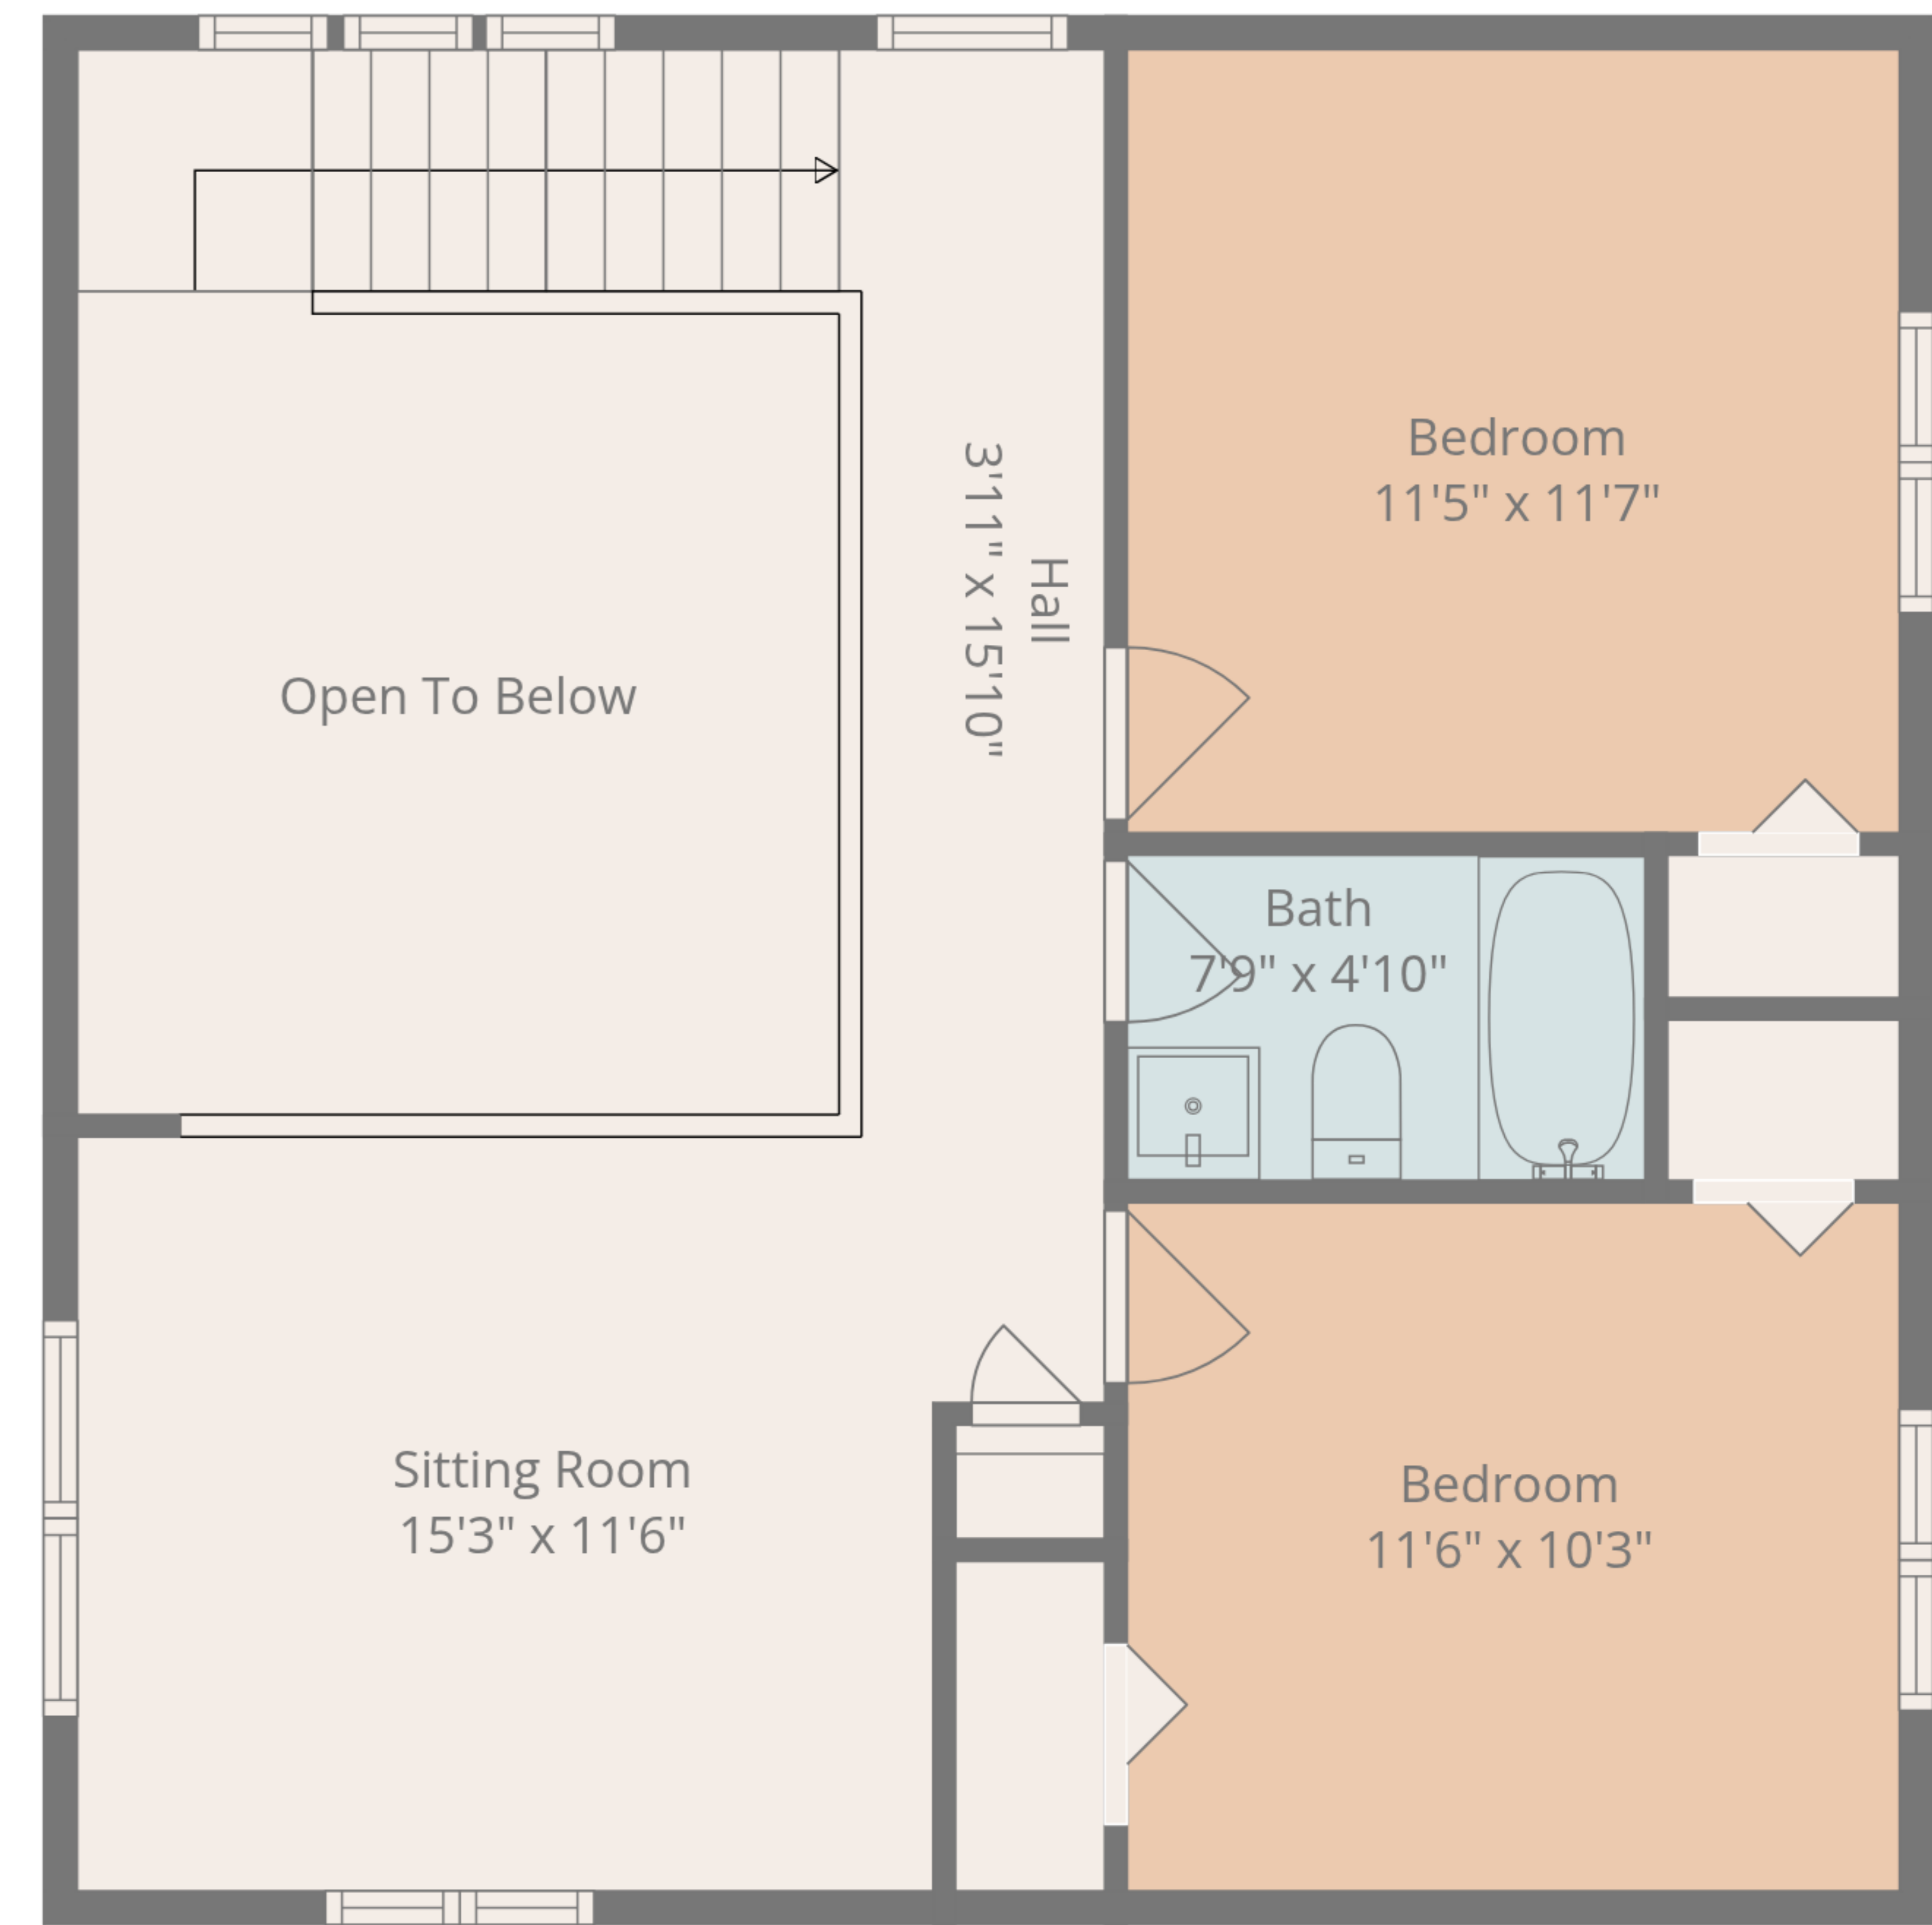

Total: 1399 sq. ft

1st Floor: 790 sq. Ft, 2nd Floor: 609 sq. ft

Excluded Areas: Screened Porch: 189 sq. Ft, Porch: 167 sq. Ft, Deck: 280 sq. Ft,
Fireplace: 13 sq. Ft, Open To Below: 137 sq. Ft, Walls: 131 sq. ft

Measurements Are Taken Using Lidar Technology, Deemed Highly Reliable But Not Guaranteed

Total: 1399 sq. ft

1st Floor: 790 sq. Ft, 2nd Floor: 609 sq. ft

Excluded Areas: Screened Porch: 189 sq. Ft, Porch: 167 sq. Ft, Deck: 280 sq. Ft,
Fireplace: 13 sq. Ft, Open To Below: 137 sq. Ft, Walls: 131 sq. ft

Measurements Are Taken Using Lidar Technology, Deemed Highly Reliable But Not Guaranteed

1st Floor

2nd Floor

Total: 1399 sq. ft

1st Floor: 790 sq. Ft, 2nd Floor: 609 sq. ft

Excluded Areas: Screened Porch: 189 sq. Ft, Porch: 167 sq. Ft, Deck: 280 sq. Ft,
Fireplace: 13 sq. Ft, Open To Below: 137 sq. Ft, Walls: 131 sq. ft