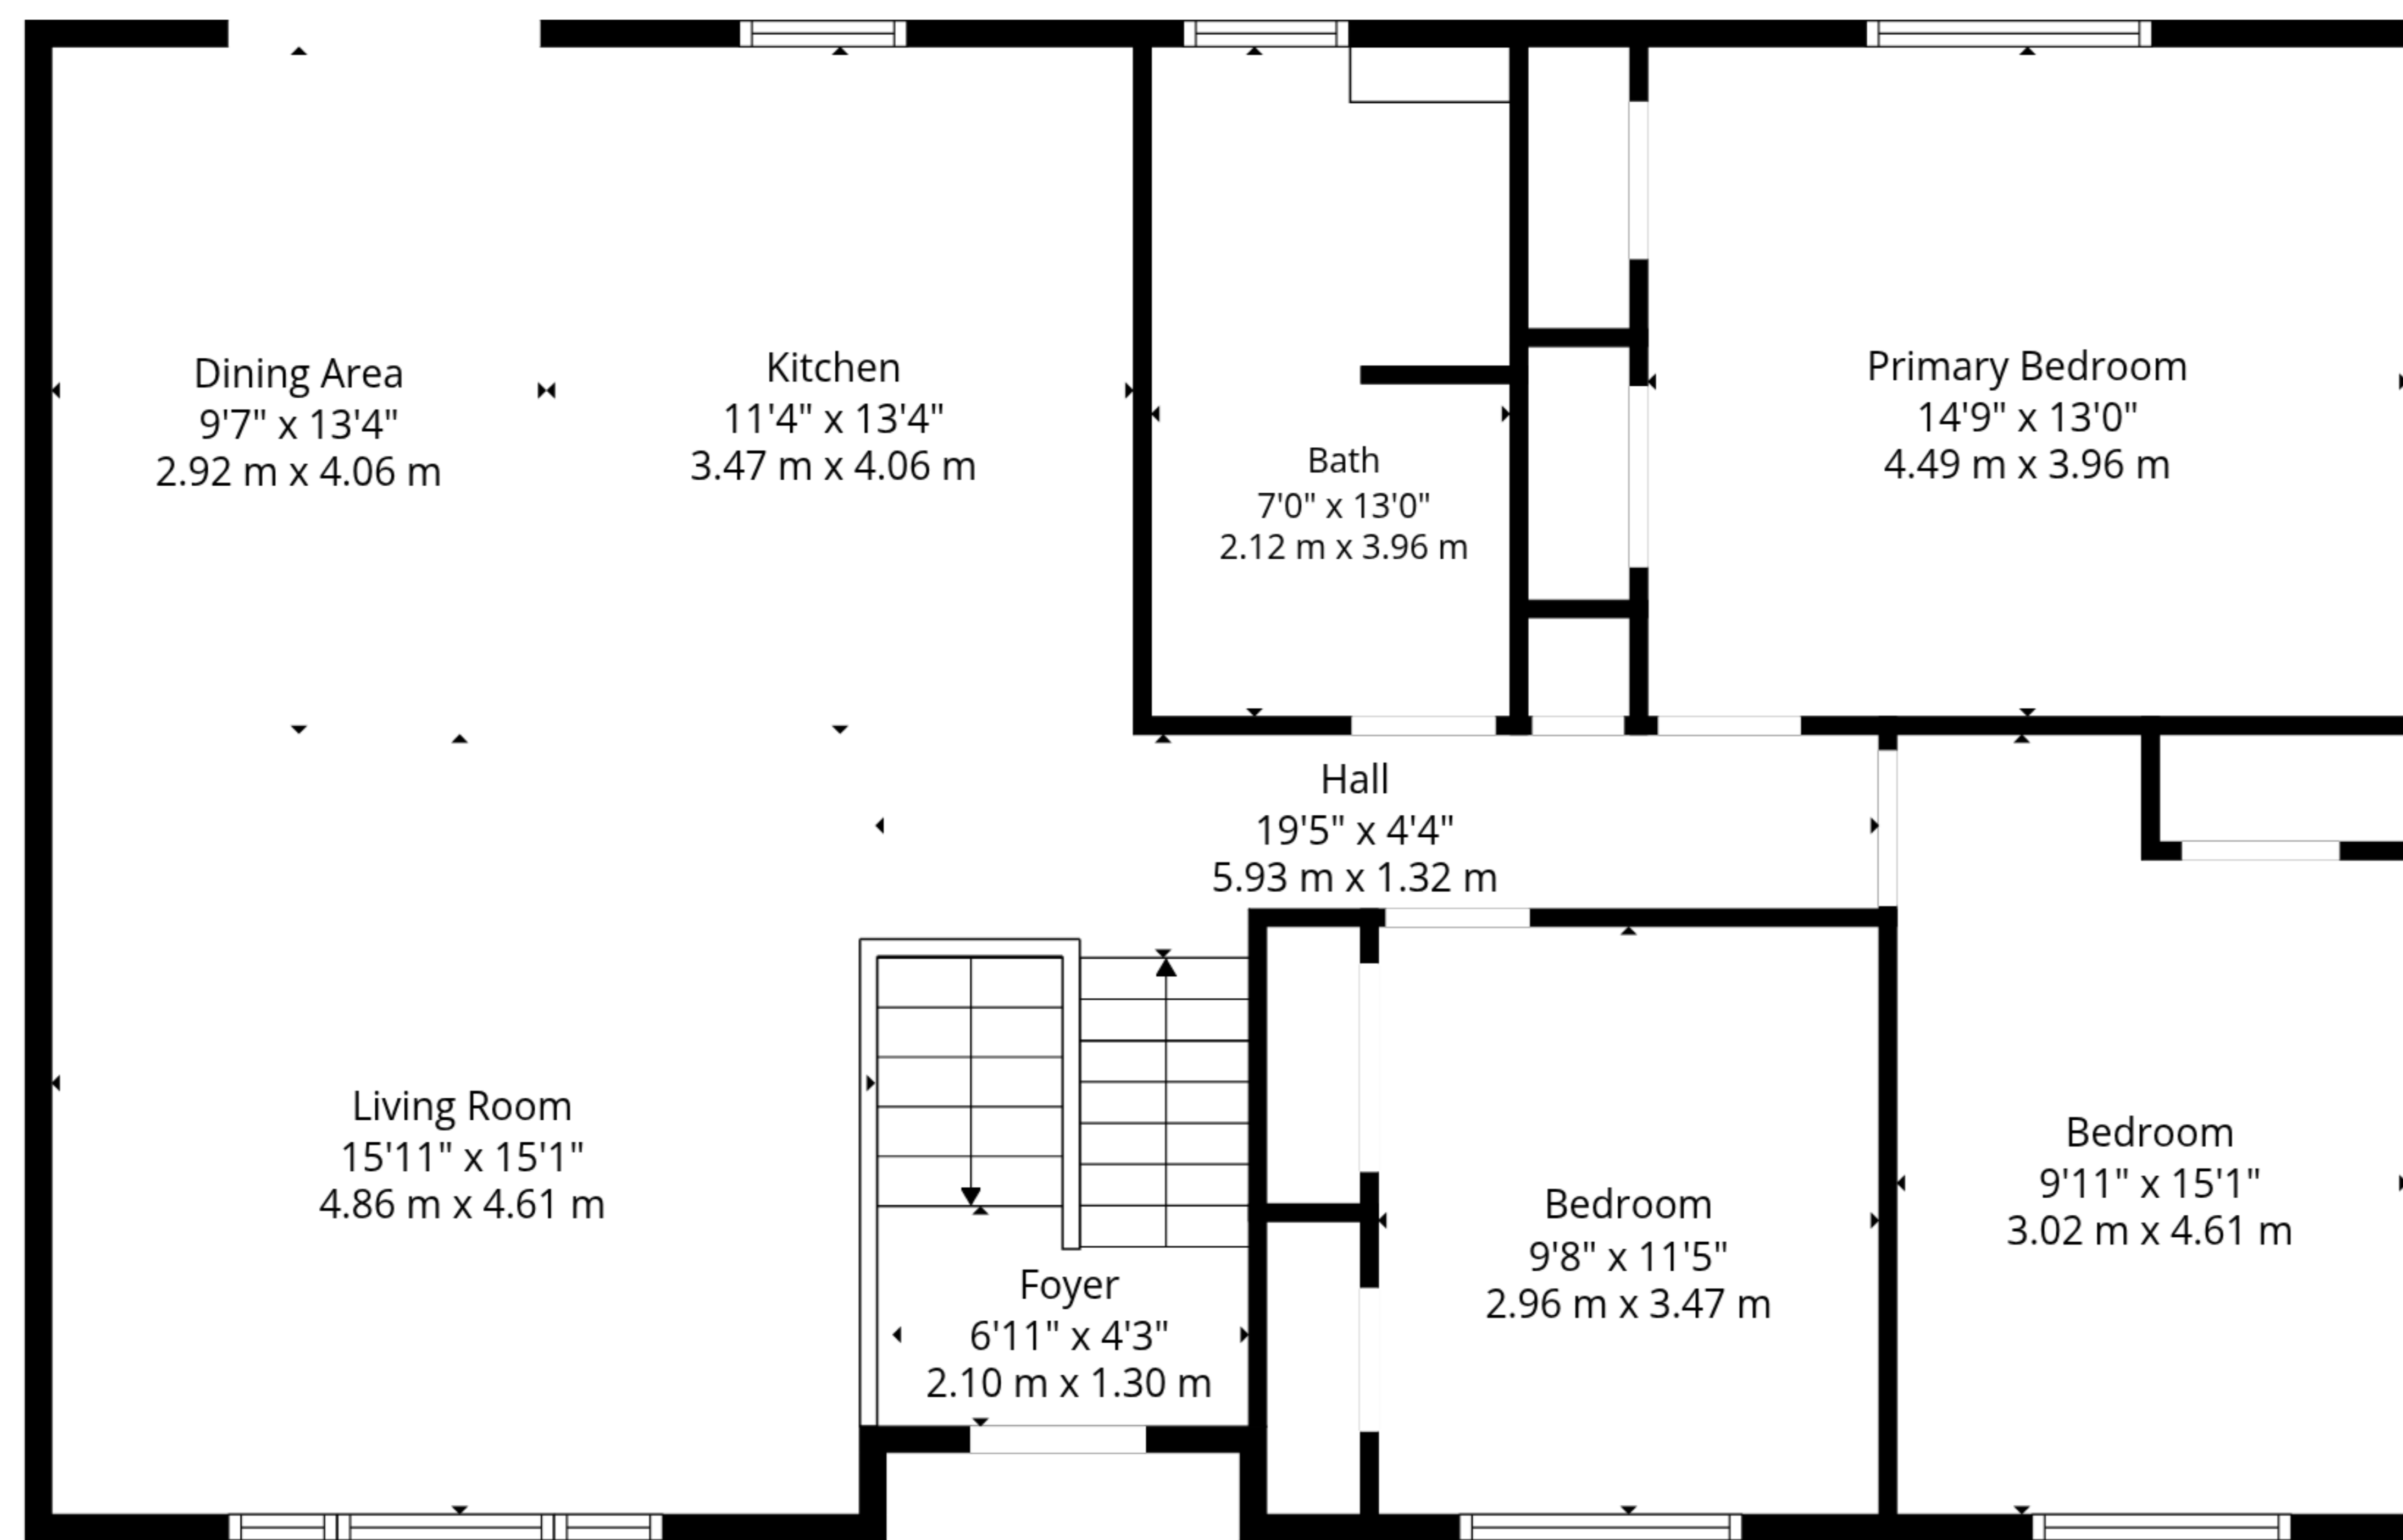

**TOTAL: 2393 sq. ft, 222 m2**

1st floor: 1109 sq. ft, 103 m2, 2nd floor: 1284 sq. ft, 119 m2

EXCLUDED AREAS: UTILITY: 48 sq. ft, 5 m2, GARAGE: 589 sq. ft, 55 m2, UNDEFINED: 25 sq. ft, 2 m2,

WALLS: 188 sq. ft, 16 m2

2nd Floor

1st Floor

**TOTAL: 2393 sq. ft, 222 m2**

1st floor: 1109 sq. ft, 103 m2, 2nd floor: 1284 sq. ft, 119 m2

EXCLUDED AREAS: UTILITY: 48 sq. ft, 5 m2, GARAGE: 589 sq. ft, 55 m2, UNDEFINED: 25 sq. ft, 2 m2,

WALLS: 188 sq. ft, 16 m2