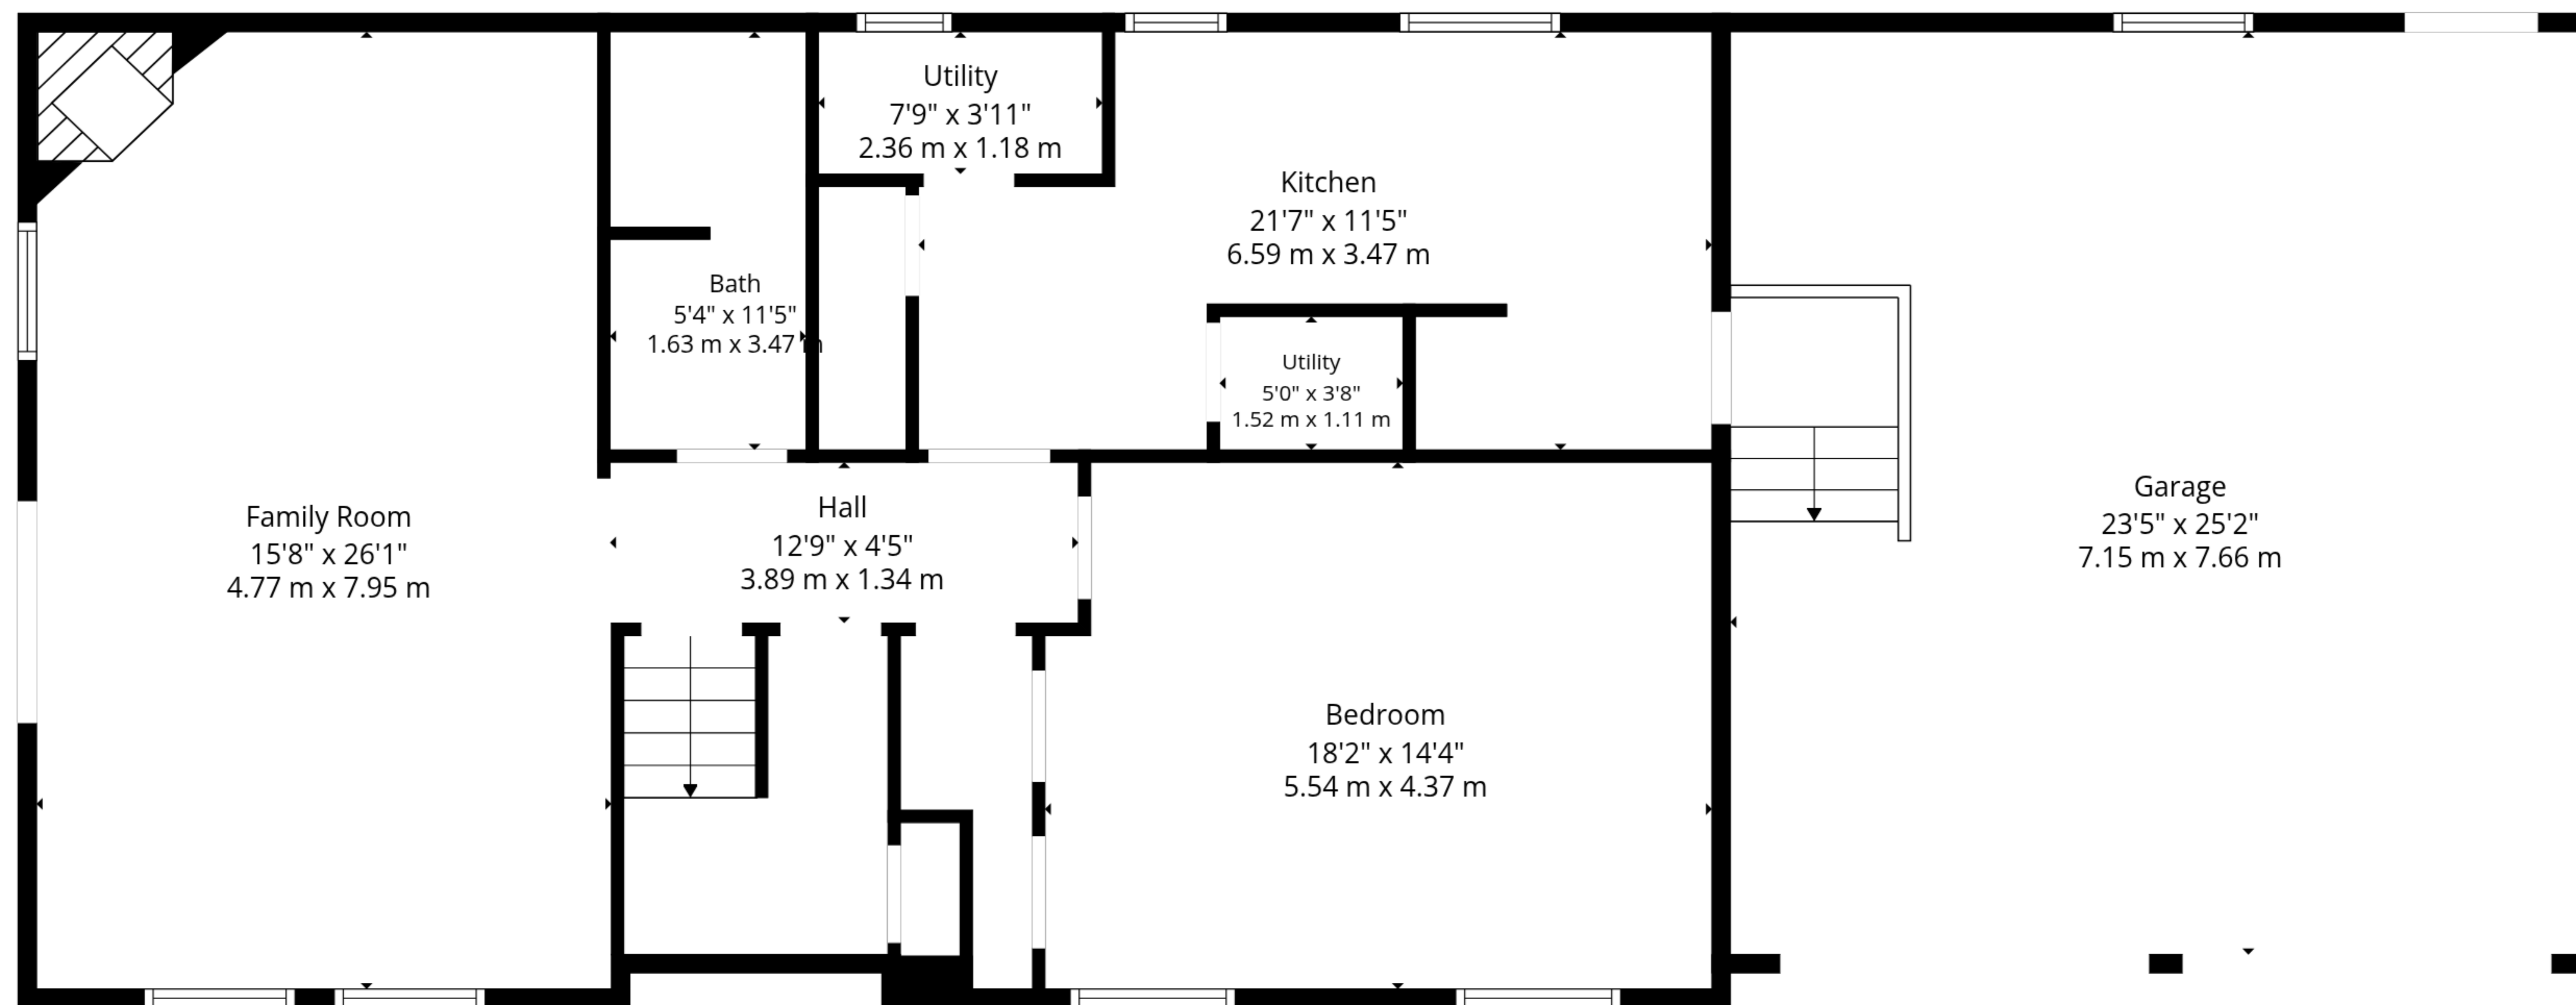

**TOTAL: 2393 sq. ft, 222 m2**

1st floor: 1109 sq. ft, 103 m2, 2nd floor: 1284 sq. ft, 119 m2

EXCLUDED AREAS: UTILITY: 48 sq. ft, 5 m2, GARAGE: 589 sq. ft, 55 m2, UNDEFINED: 25 sq. ft, 2 m2,

WALLS: 188 sq. ft, 16 m2

2nd Floor

1st Floor

**TOTAL: 2393 sq. ft, 222 m2**

1st floor: 1109 sq. ft, 103 m2, 2nd floor: 1284 sq. ft, 119 m2

EXCLUDED AREAS: UTILITY: 48 sq. ft, 5 m2, GARAGE: 589 sq. ft, 55 m2, UNDEFINED: 25 sq. ft, 2 m2,

WALLS: 188 sq. ft, 16 m2