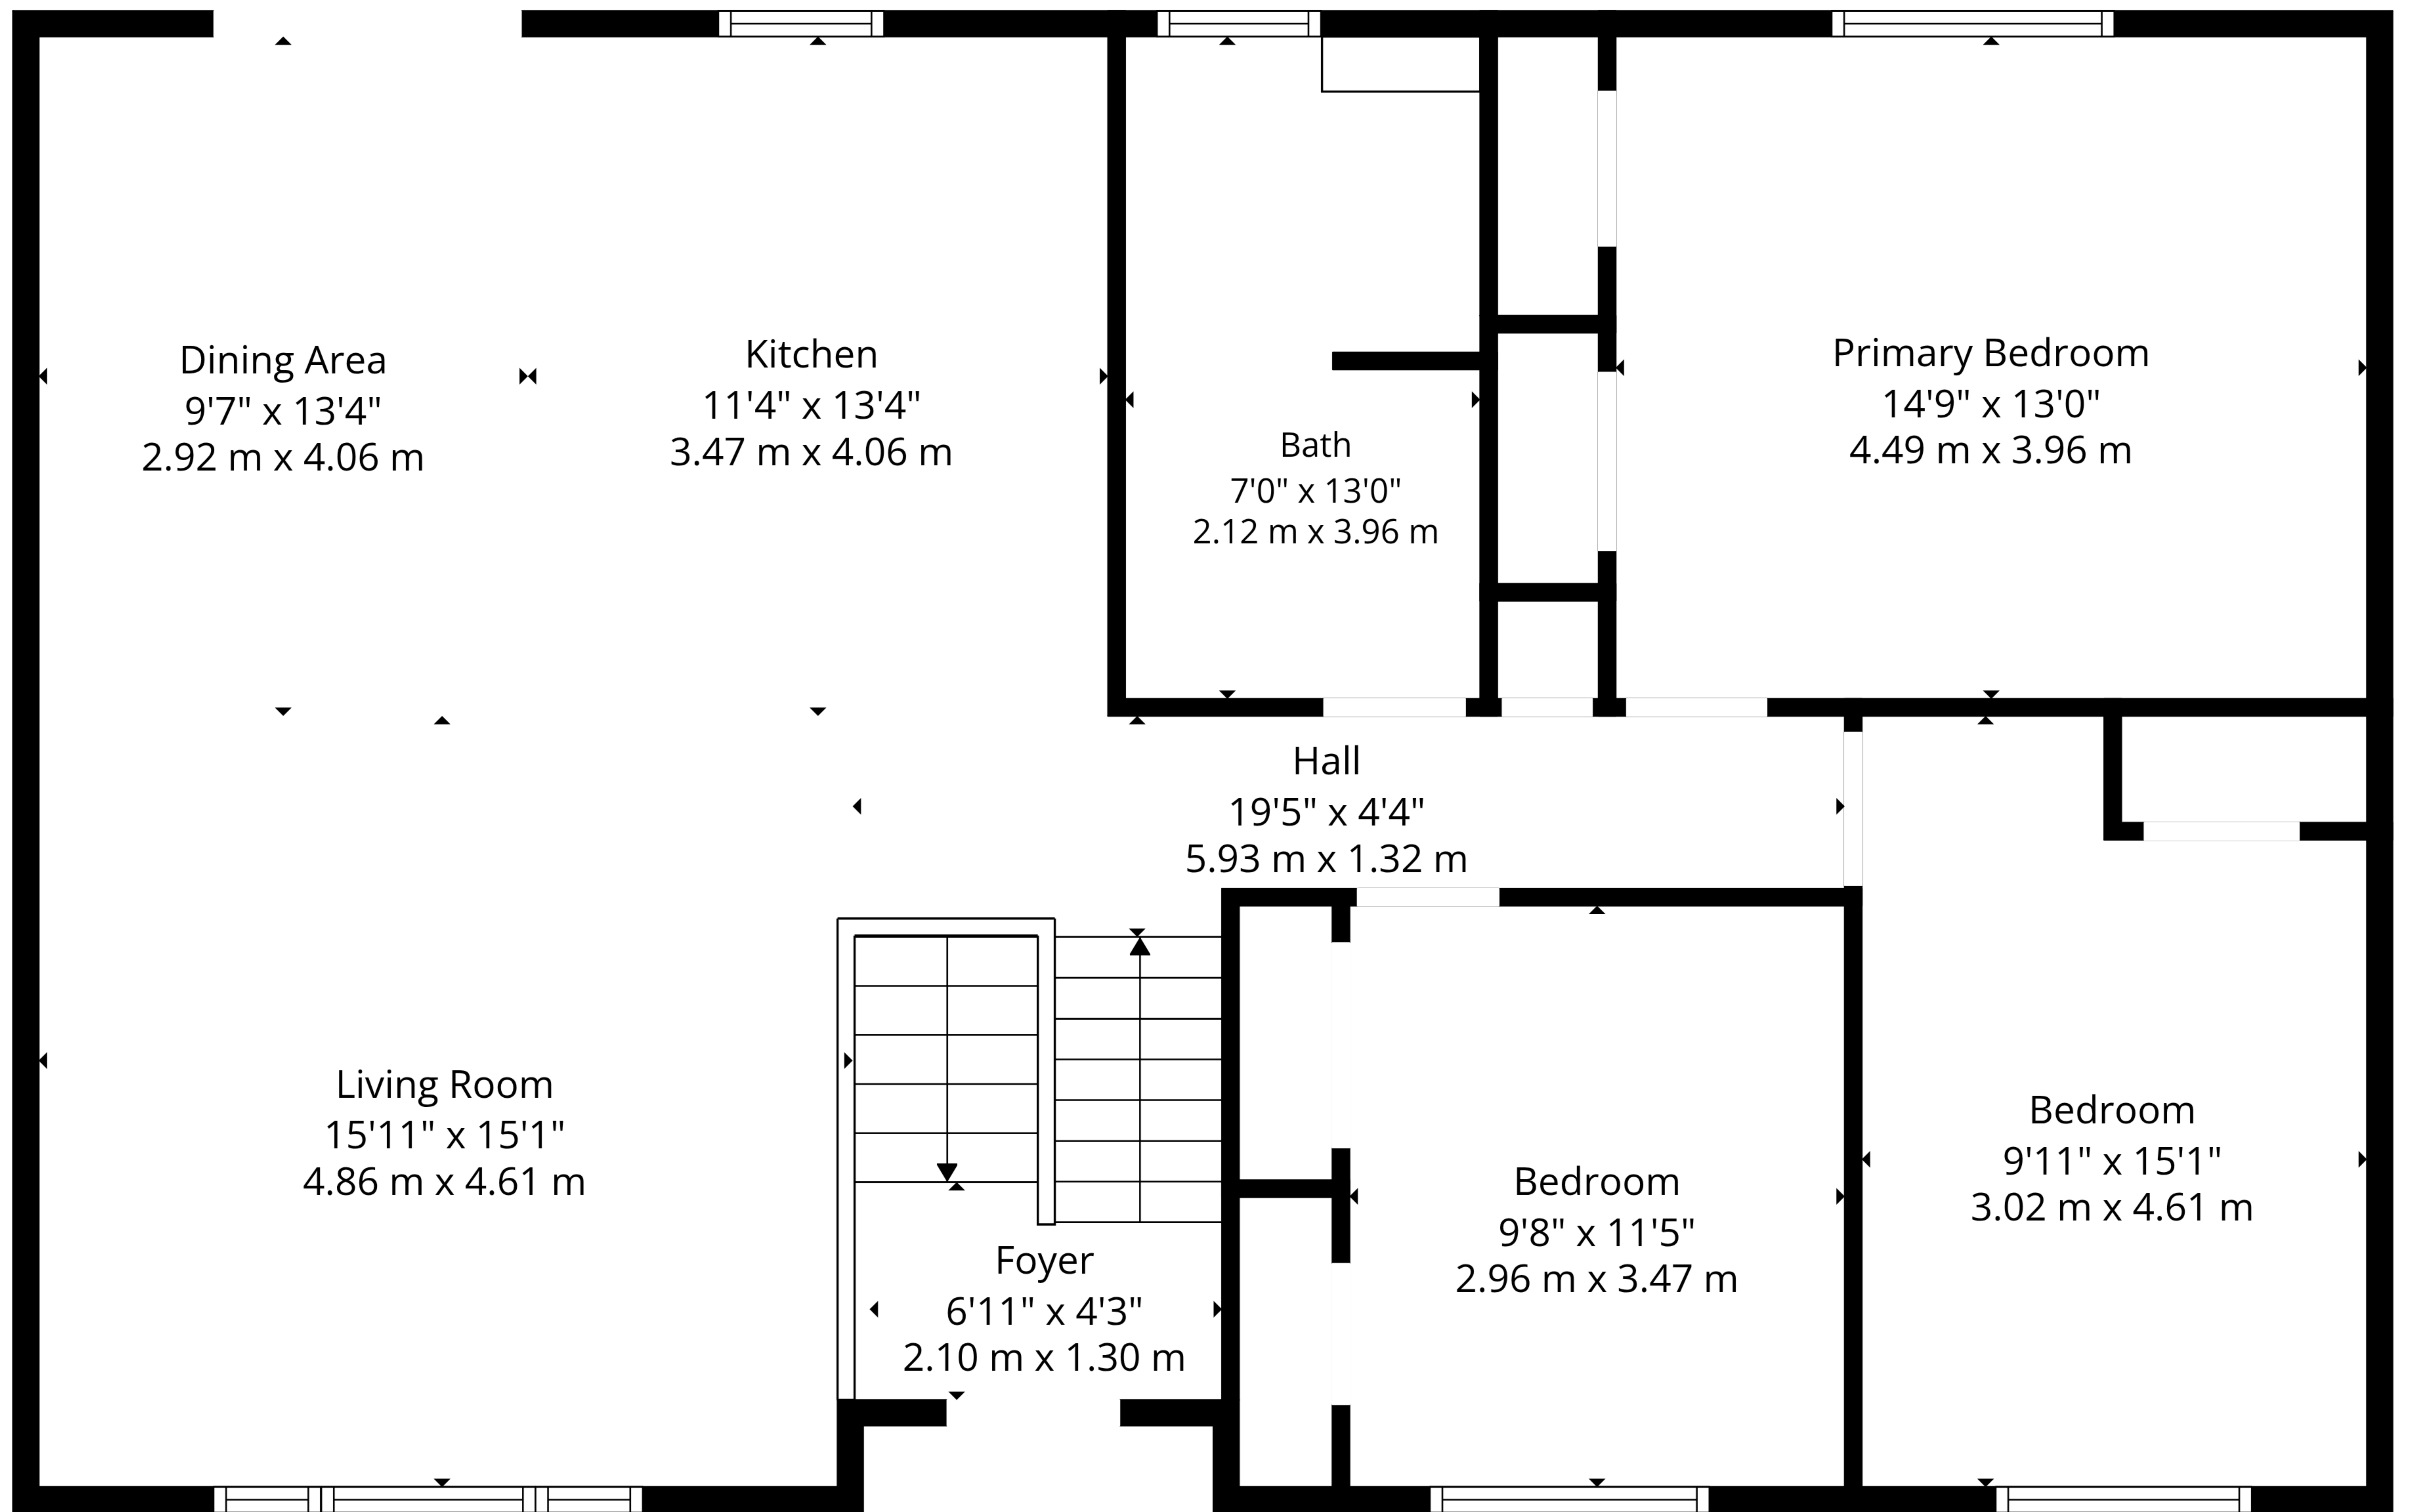

**TOTAL: 2393 sq. ft, 222 m2**

1st floor: 1109 sq. ft, 103 m2, 2nd floor: 1284 sq. ft, 119 m2

EXCLUDED AREAS: UTILITY: 48 sq. ft, 5 m2, GARAGE: 589 sq. ft, 55 m2, UNDEFINED: 25 sq. ft, 2 m2,

WALLS: 188 sq. ft, 16 m2

2nd Floor

1st Floor

**TOTAL: 2393 sq. ft, 222 m2**

1st floor: 1109 sq. ft, 103 m2, 2nd floor: 1284 sq. ft, 119 m2

EXCLUDED AREAS: UTILITY: 48 sq. ft, 5 m2, GARAGE: 589 sq. ft, 55 m2, UNDEFINED: 25 sq. ft, 2 m2,

WALLS: 188 sq. ft, 16 m2