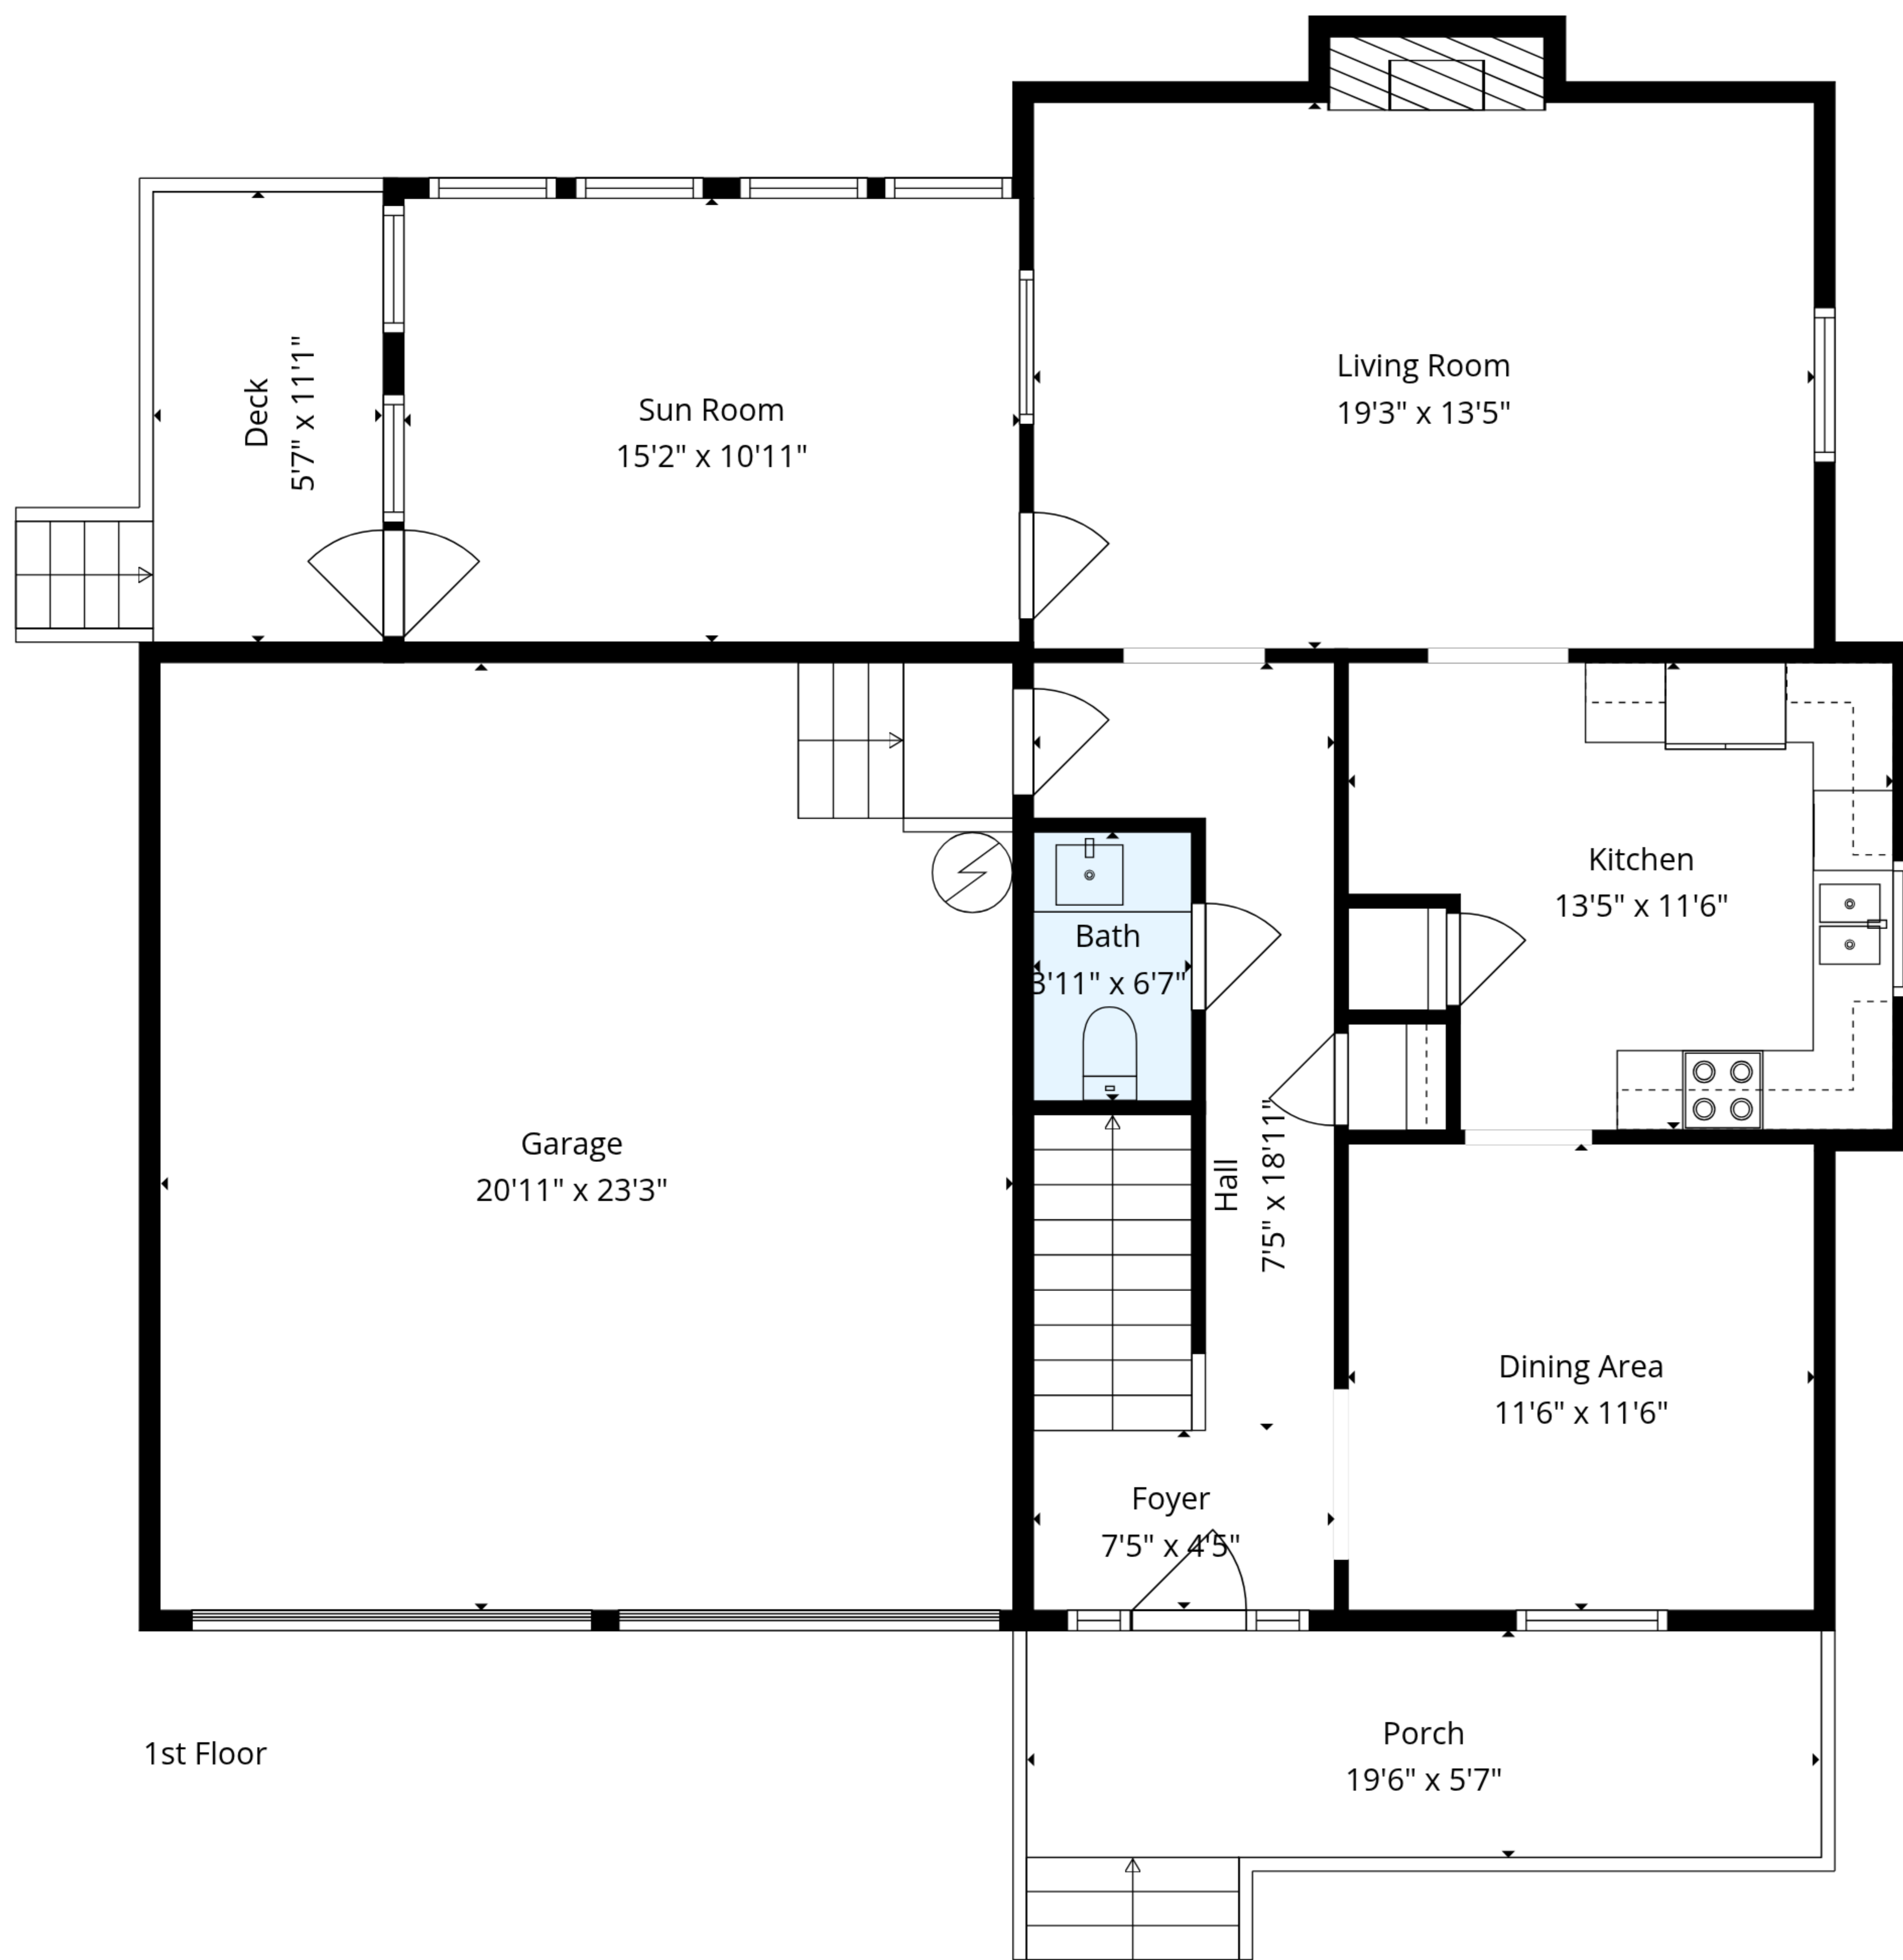

**TOTAL: 2048 sq. ft**

1st floor: 907 sq. ft, 2nd floor: 1141 sq. ft

EXCLUDED AREAS: GARAGE: 489 sq. ft, PORCH: 122 sq. ft, DECK: 72 sq. ft,  
FIREPLACE: 10 sq. ft, WALLS: 179 sq. ft

**TOTAL: 2048 sq. ft**

1st floor: 907 sq. ft, 2nd floor: 1141 sq. ft

EXCLUDED AREAS: GARAGE: 489 sq. ft, PORCH: 122 sq. ft, DECK: 72 sq. ft,  
 FIREPLACE: 10 sq. ft, WALLS: 179 sq. ft

**TOTAL: 2048 sq. ft**  
 1st floor: 907 sq. ft, 2nd floor: 1141 sq. ft  
 EXCLUDED AREAS: GARAGE: 489 sq. ft, PORCH: 122 sq. ft, DECK: 72 sq. ft,  
 FIREPLACE: 10 sq. ft, WALLS: 179 sq. ft