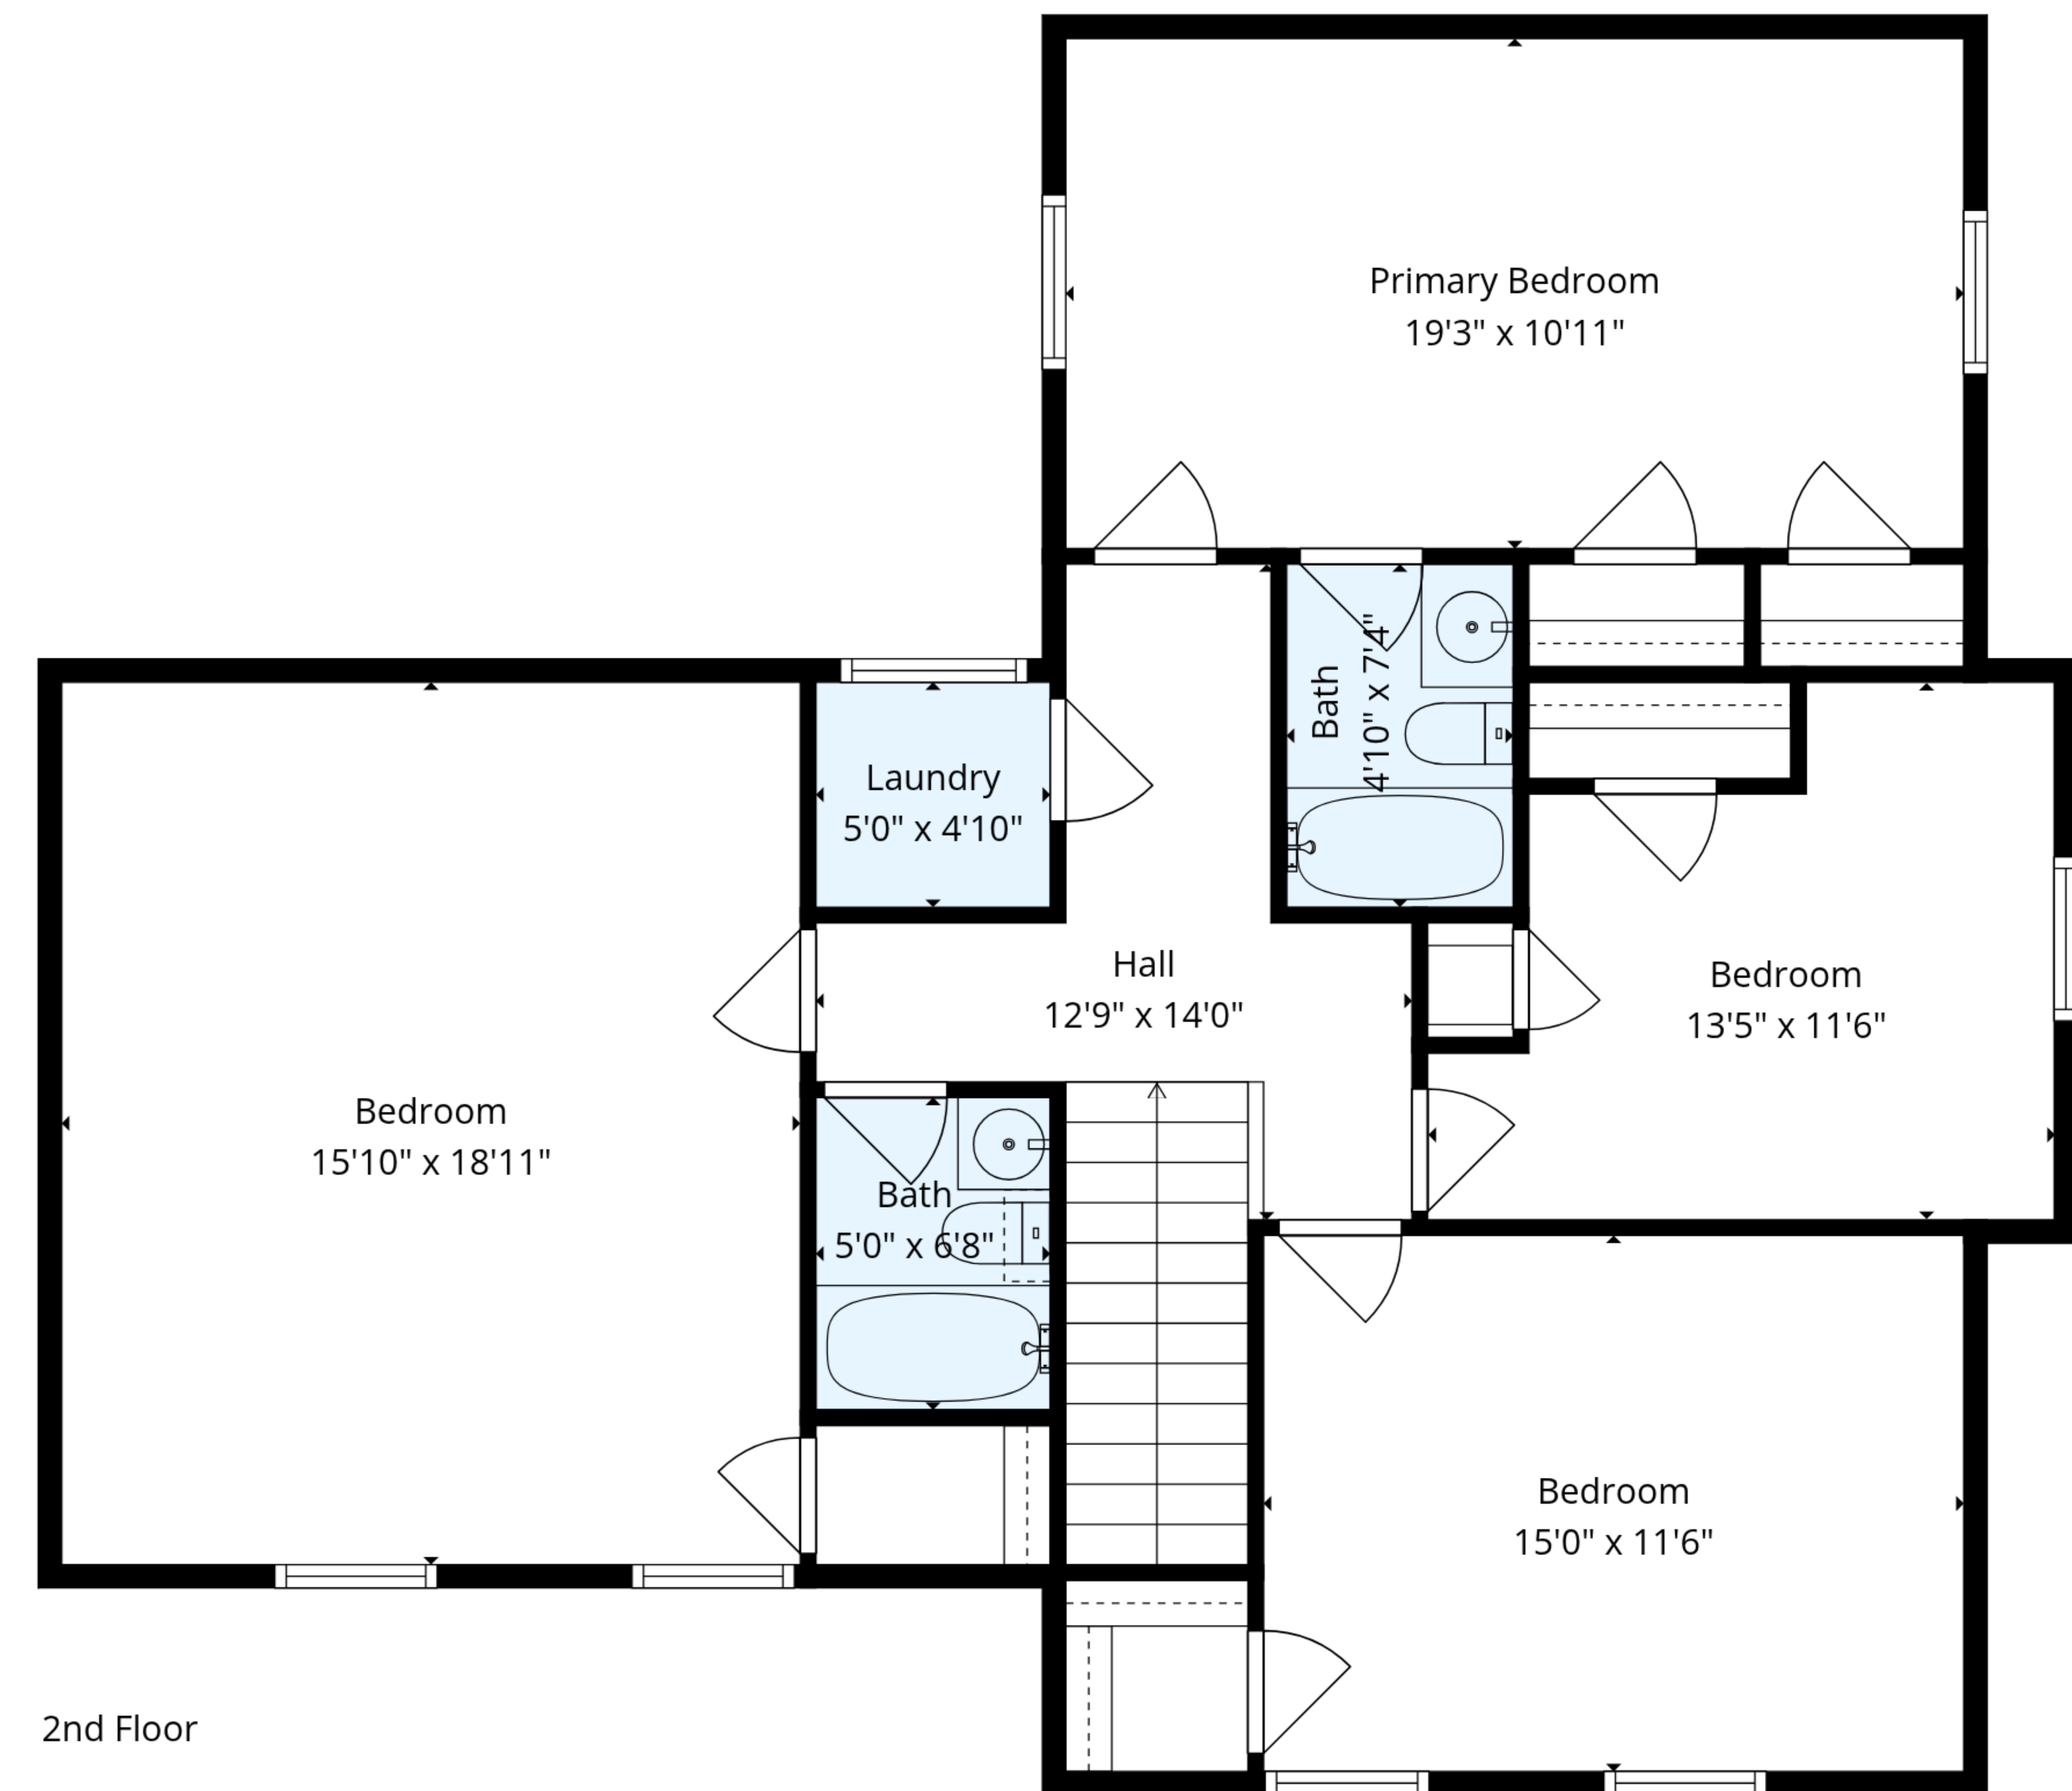

**TOTAL: 2048 sq. ft**

1st floor: 907 sq. ft, 2nd floor: 1141 sq. ft

EXCLUDED AREAS: GARAGE: 489 sq. ft, PORCH: 122 sq. ft, DECK: 72 sq. ft,  
FIREPLACE: 10 sq. ft, WALLS: 179 sq. ft

**TOTAL: 2048 sq. ft**

1st floor: 907 sq. ft, 2nd floor: 1141 sq. ft

EXCLUDED AREAS: GARAGE: 489 sq. ft, PORCH: 122 sq. ft, DECK: 72 sq. ft,  
 FIREPLACE: 10 sq. ft, WALLS: 179 sq. ft

**TOTAL: 2048 sq. ft**  
 1st floor: 907 sq. ft, 2nd floor: 1141 sq. ft  
 EXCLUDED AREAS: GARAGE: 489 sq. ft, PORCH: 122 sq. ft, DECK: 72 sq. ft,  
 FIREPLACE: 10 sq. ft, WALLS: 179 sq. ft