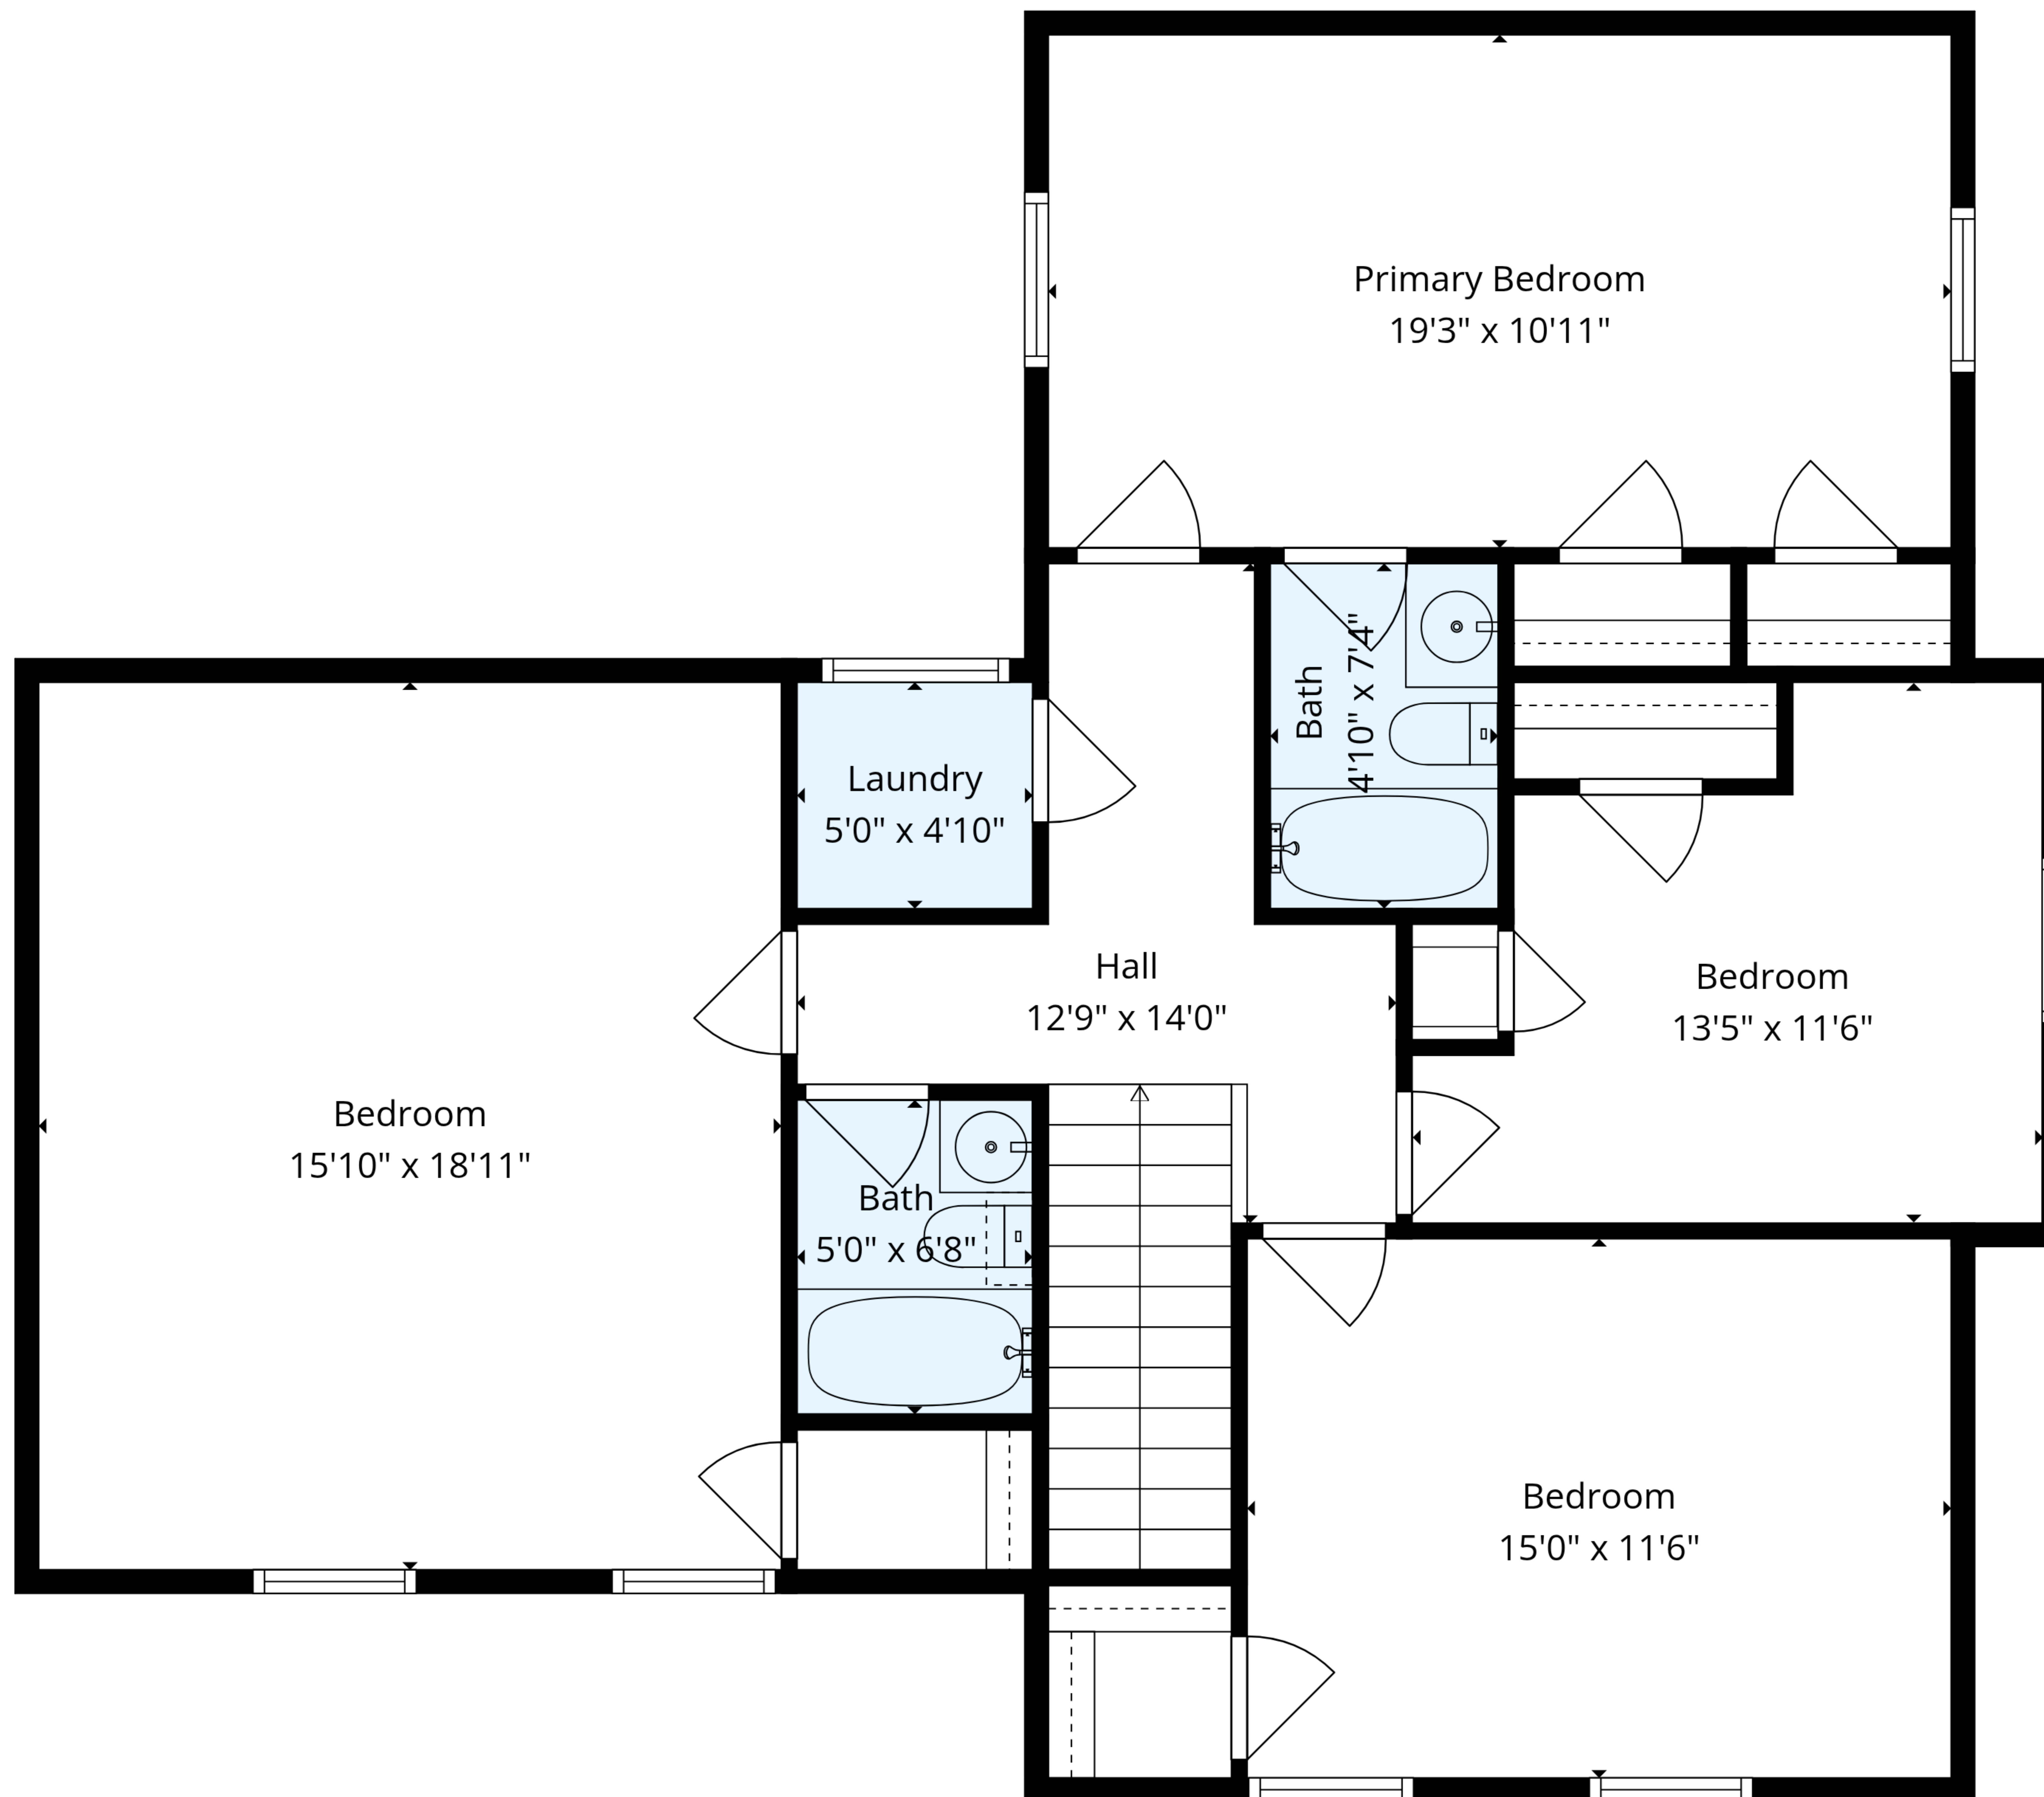

**TOTAL: 2048 sq. ft**

1st floor: 907 sq. ft, 2nd floor: 1141 sq. ft

EXCLUDED AREAS: GARAGE: 489 sq. ft, PORCH: 122 sq. ft, DECK: 72 sq. ft,  
FIREPLACE: 10 sq. ft, WALLS: 179 sq. ft

**TOTAL: 2048 sq. ft**

1st floor: 907 sq. ft, 2nd floor: 1141 sq. ft

EXCLUDED AREAS: GARAGE: 489 sq. ft, PORCH: 122 sq. ft, DECK: 72 sq. ft,  
 FIREPLACE: 10 sq. ft, WALLS: 179 sq. ft

**TOTAL: 2048 sq. ft**  
 1st floor: 907 sq. ft, 2nd floor: 1141 sq. ft  
 EXCLUDED AREAS: GARAGE: 489 sq. ft, PORCH: 122 sq. ft, DECK: 72 sq. ft,  
 FIREPLACE: 10 sq. ft, WALLS: 179 sq. ft