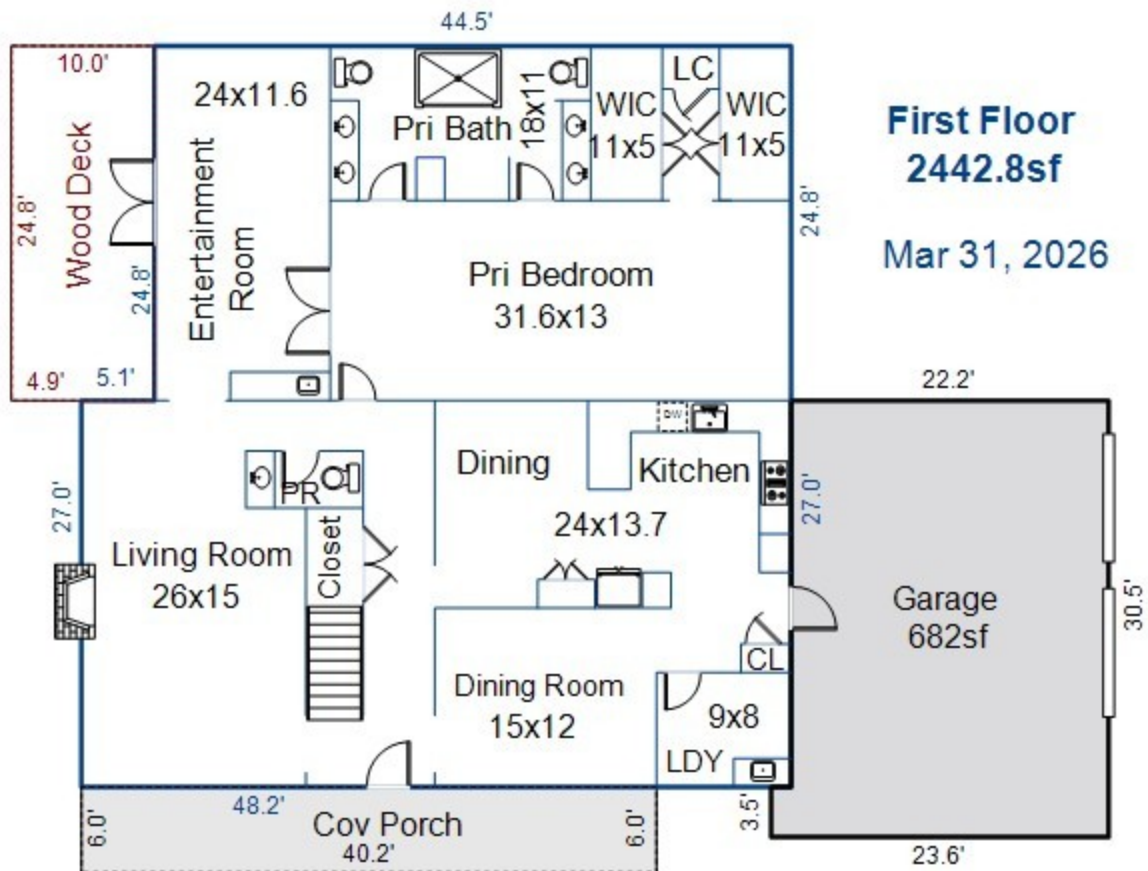

10307 Westbank Ct, SE Leland NC

4,720 SF

Disclosure: Interior walls and room sizes are approximate

Floor Plan by Size Matters 910-797-0439

NC Real Estate License 249188