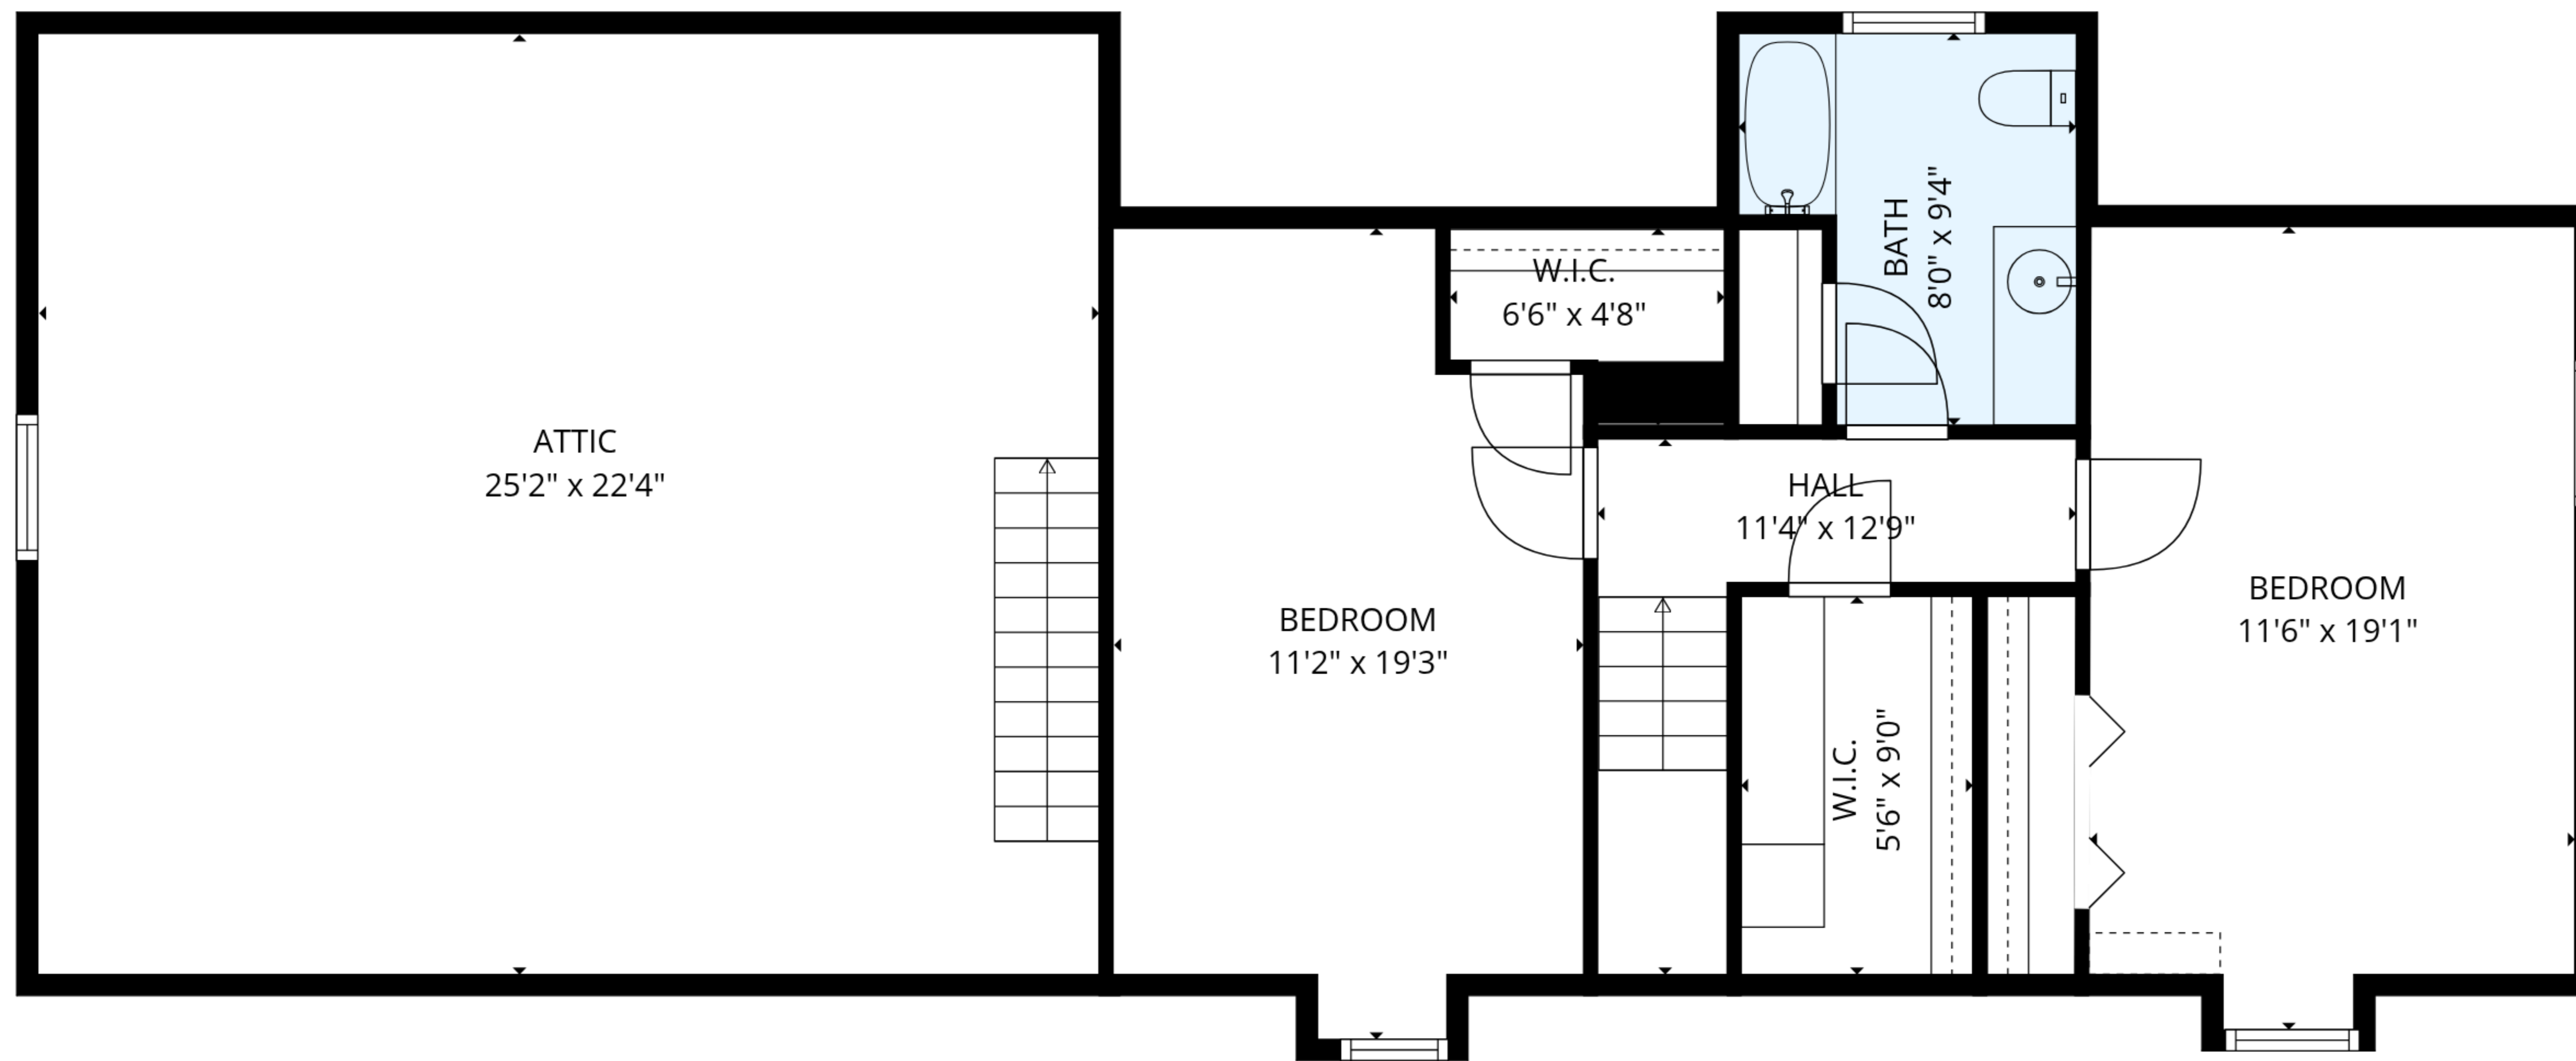

**TOTAL: 1578 sq. ft**  
 1st floor: 912 sq. ft, 2nd floor: 666 sq. ft  
 EXCLUDED AREAS: GARAGE: 564 sq. ft, PORCH: 210 sq. ft, ATTIC: 564 sq. ft,  
 WALLS: 189 sq. ft

MEASUREMENTS ARE DEEMED RELIABLE BUT ARE NOT GUARANTEED.

2nd floor

1st floor

**TOTAL: 1578 sq. ft**  
 1st floor: 912 sq. ft, 2nd floor: 666 sq. ft  
 EXCLUDED AREAS: GARAGE: 564 sq. ft, PORCH: 210 sq. ft, ATTIC: 564 sq. ft,  
 WALLS: 189 sq. ft