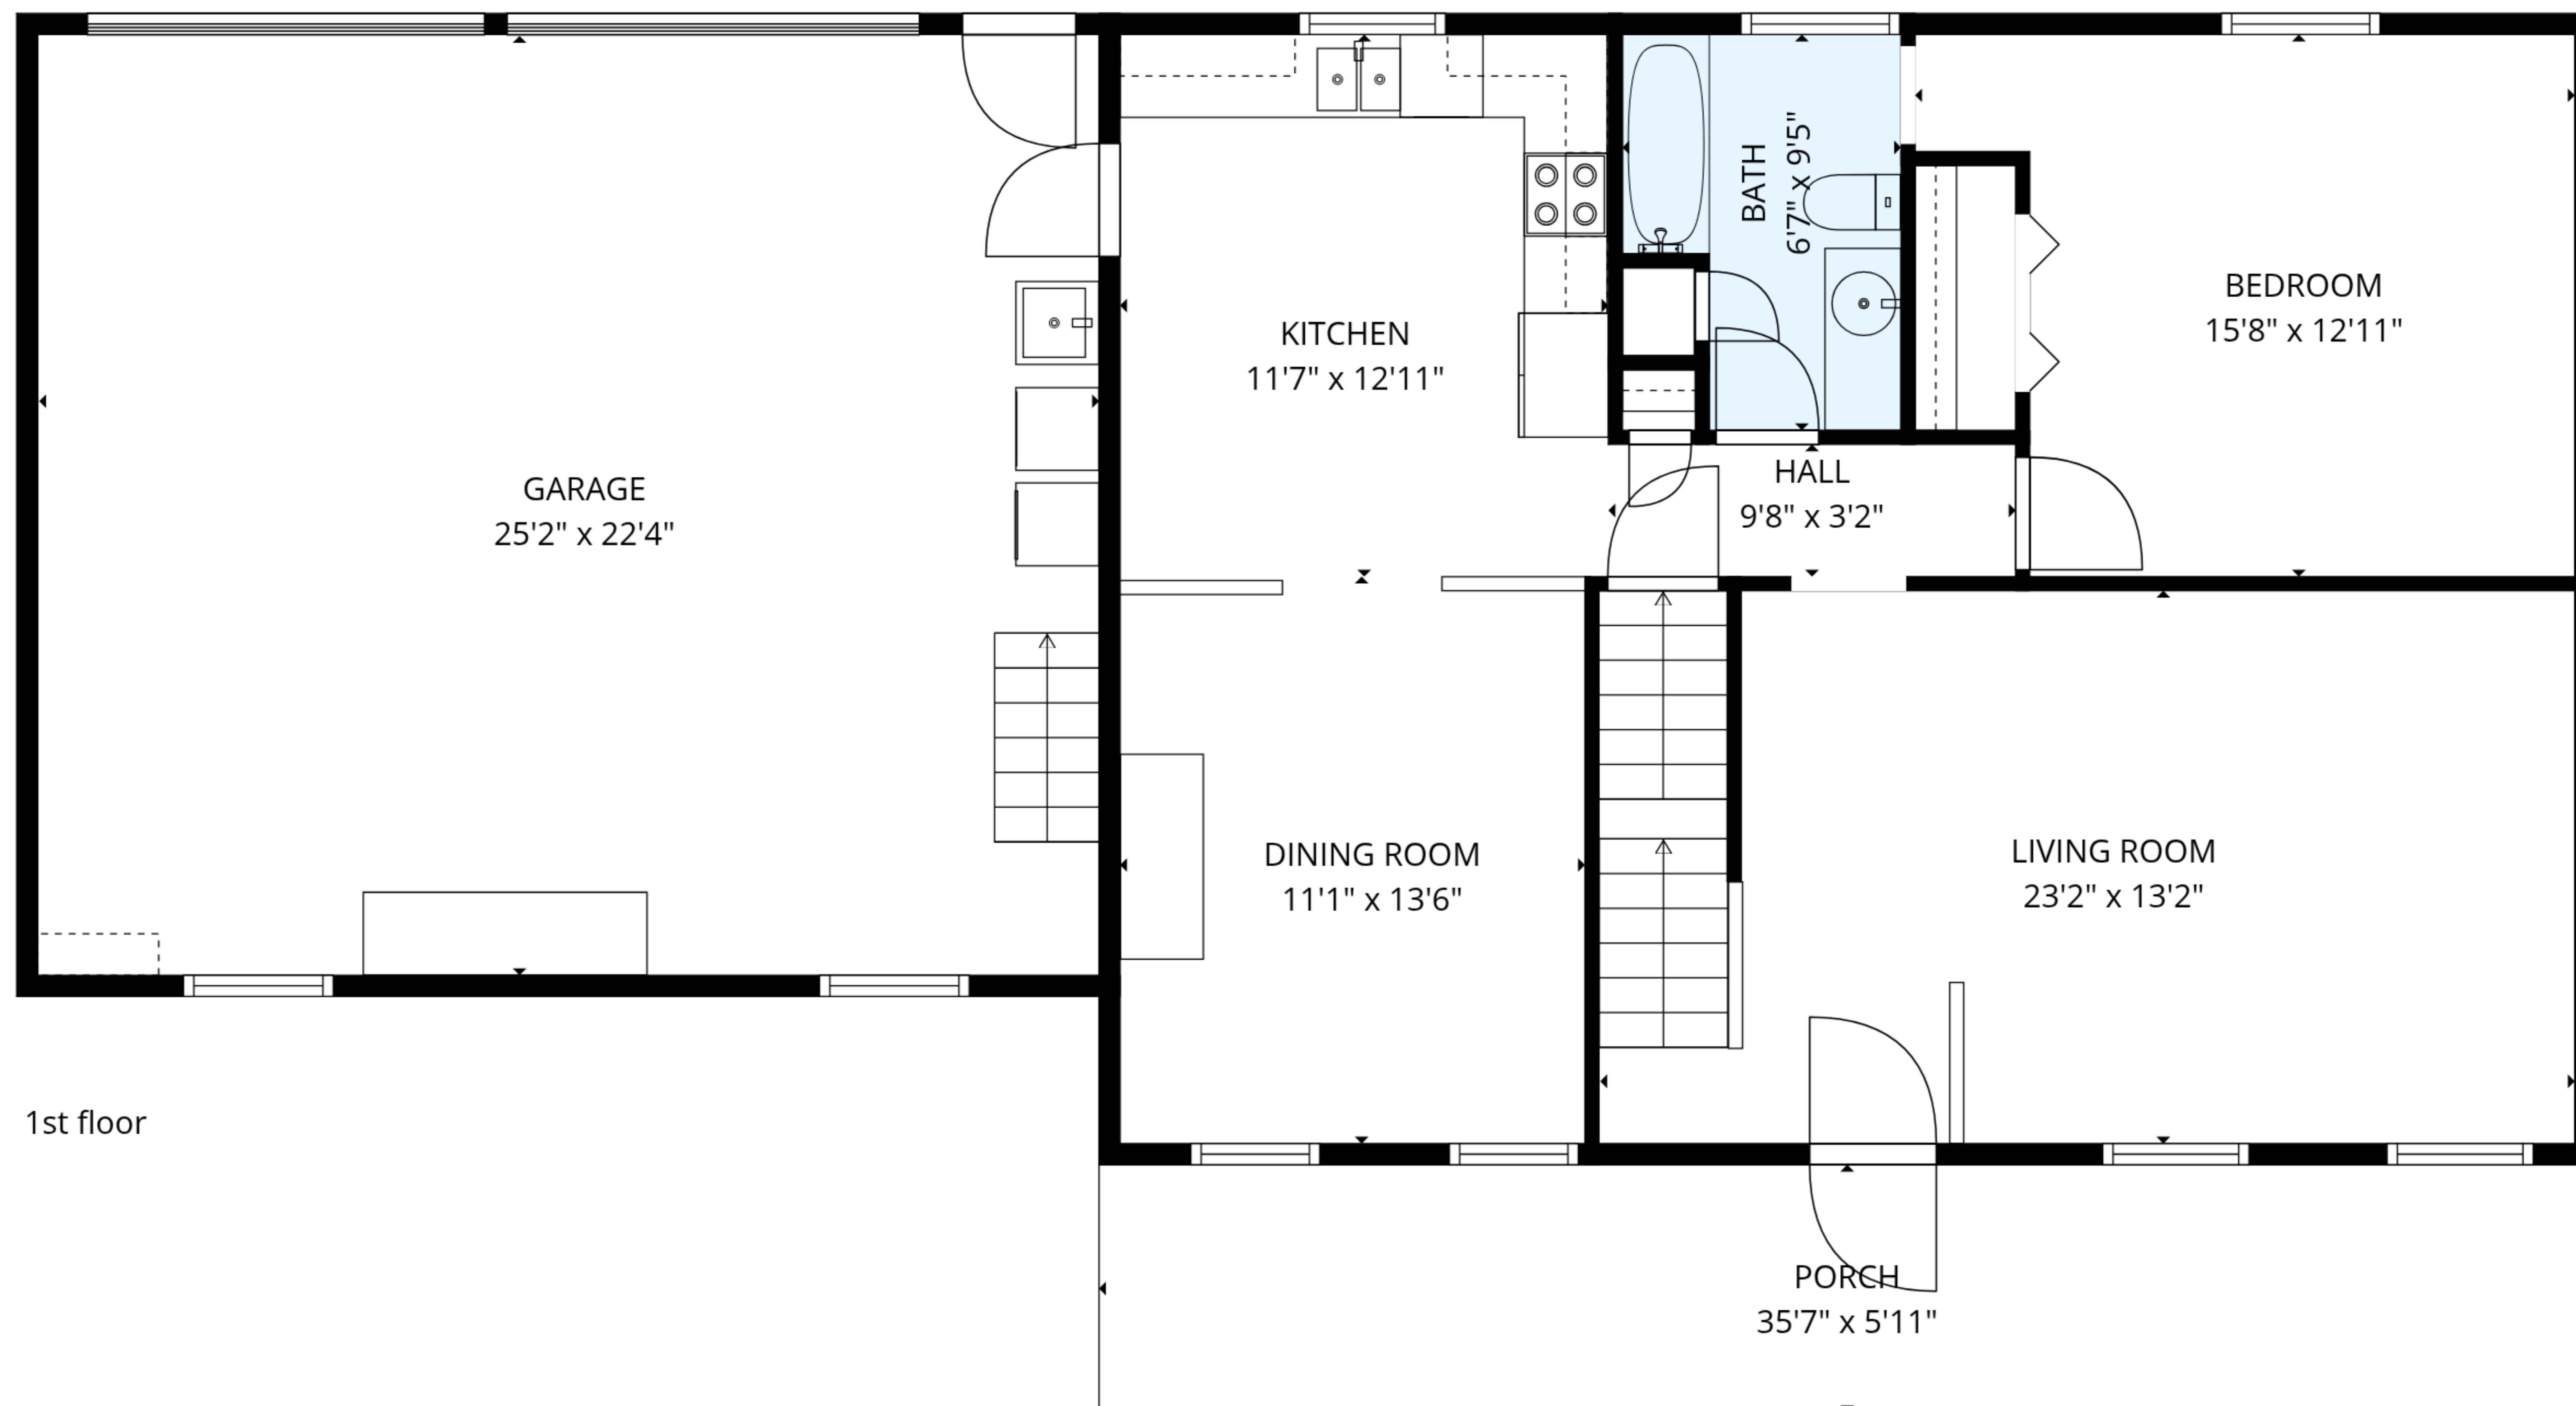

**TOTAL: 1578 sq. ft**  
 1st floor: 912 sq. ft, 2nd floor: 666 sq. ft  
 EXCLUDED AREAS: GARAGE: 564 sq. ft, PORCH: 210 sq. ft, ATTIC: 564 sq. ft,  
 WALLS: 189 sq. ft

MEASUREMENTS ARE DEEMED RELIABLE BUT ARE NOT GUARANTEED.

2nd floor

1st floor

**TOTAL: 1578 sq. ft**  
 1st floor: 912 sq. ft, 2nd floor: 666 sq. ft  
 EXCLUDED AREAS: GARAGE: 564 sq. ft, PORCH: 210 sq. ft, ATTIC: 564 sq. ft,  
 WALLS: 189 sq. ft