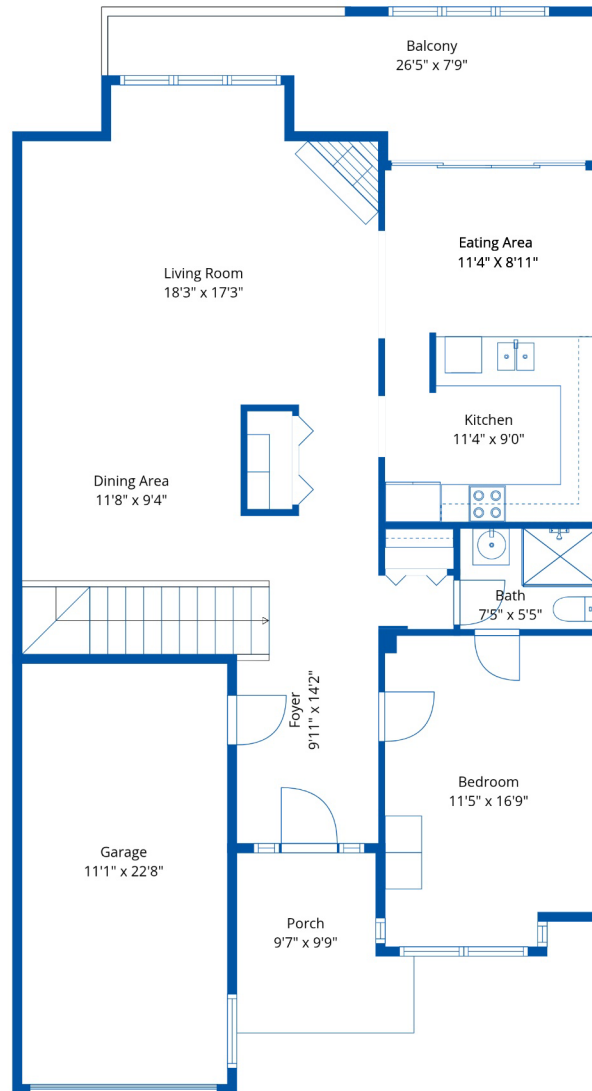

2058 Winfield Dr #29

Rene Brassard
(604) 504-7363
info@renebrassard.com

Estimated Areas:

Below Main: 1157 sq. ft

Main Floor: 1185 sq. ft

Total: 2342 Sq. ft

Estimated Areas:

Below Main: 1157 sq. ft

Main Floor: 1185 sq. ft

Total: 2342 Sq. ft

2058 Winfield Dr #29

Rene Brassard
(604) 504-7363
info@renebrassard.com

Estimated Areas:

Below Main: 1157 sq. ft

Main Floor: 1185 sq. ft

Total: 2342 Sq. ft