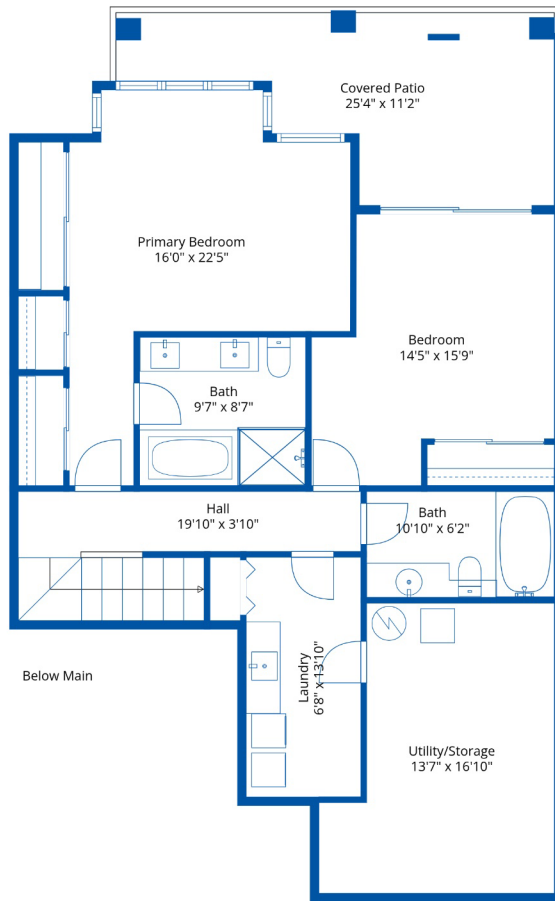

2058 Winfield Dr #29

Rene Brassard
(604) 504-7363
info@renebrassard.com

Estimated Areas:

Below Main: 1157 sq. ft

Main Floor: 1185 sq. ft

Total: 2342 Sq. ft

Estimated Areas:

Below Main: 1157 sq. ft

Main Floor: 1185 sq. ft

Total: 2342 Sq. ft

2058 Winfield Dr #29

Rene Brassard
(604) 504-7363
info@renebrassard.com

Estimated Areas:

Below Main: 1157 sq. ft

Main Floor: 1185 sq. ft

Total: 2342 Sq. ft