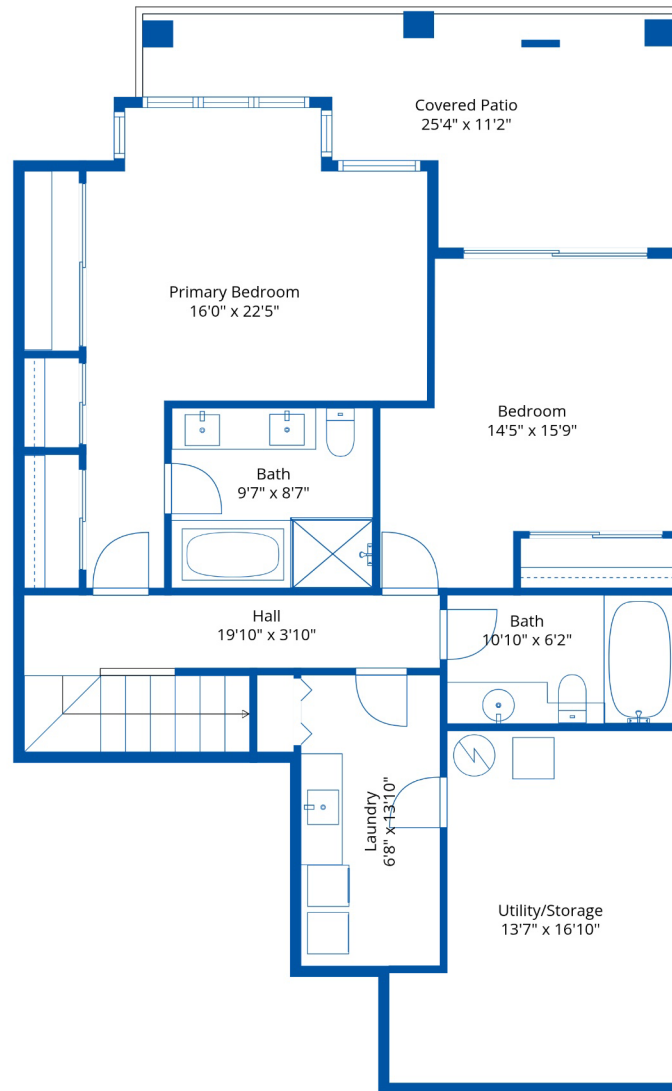

2058 Winfield Dr #29

Rene Brassard
(604) 504-7363
info@renebrassard.com

Estimated Areas:

Below Main: 1157 sq. ft

Main Floor: 1185 sq. ft

Total: 2342 Sq. ft

Estimated Areas:

Below Main: 1157 sq. ft

Main Floor: 1185 sq. ft

Total: 2342 Sq. ft

2058 Winfield Dr #29

Rene Brassard
(604) 504-7363
info@renebrassard.com

Estimated Areas:

Below Main: 1157 sq. ft

Main Floor: 1185 sq. ft

Total: 2342 Sq. ft