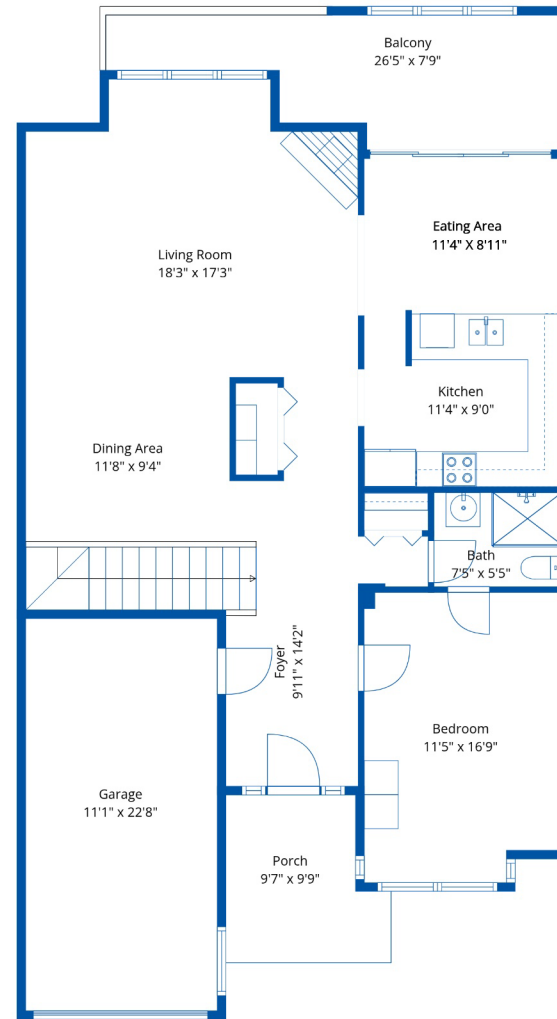

2058 Winfield Dr #29

Rene Brassard
(604) 504-7363
info@renebrassard.com

Estimated Areas:

Below Main: 1157 sq. ft

Main Floor: 1185 sq. ft

Total: 2342 Sq. ft

Estimated Areas:

Below Main: 1157 sq. ft

Main Floor: 1185 sq. ft

Total: 2342 Sq. ft

2058 Winfield Dr #29

Rene Brassard
(604) 504-7363
info@renebrassard.com

Estimated Areas:

Below Main: 1157 sq. ft

Main Floor: 1185 sq. ft

Total: 2342 Sq. ft