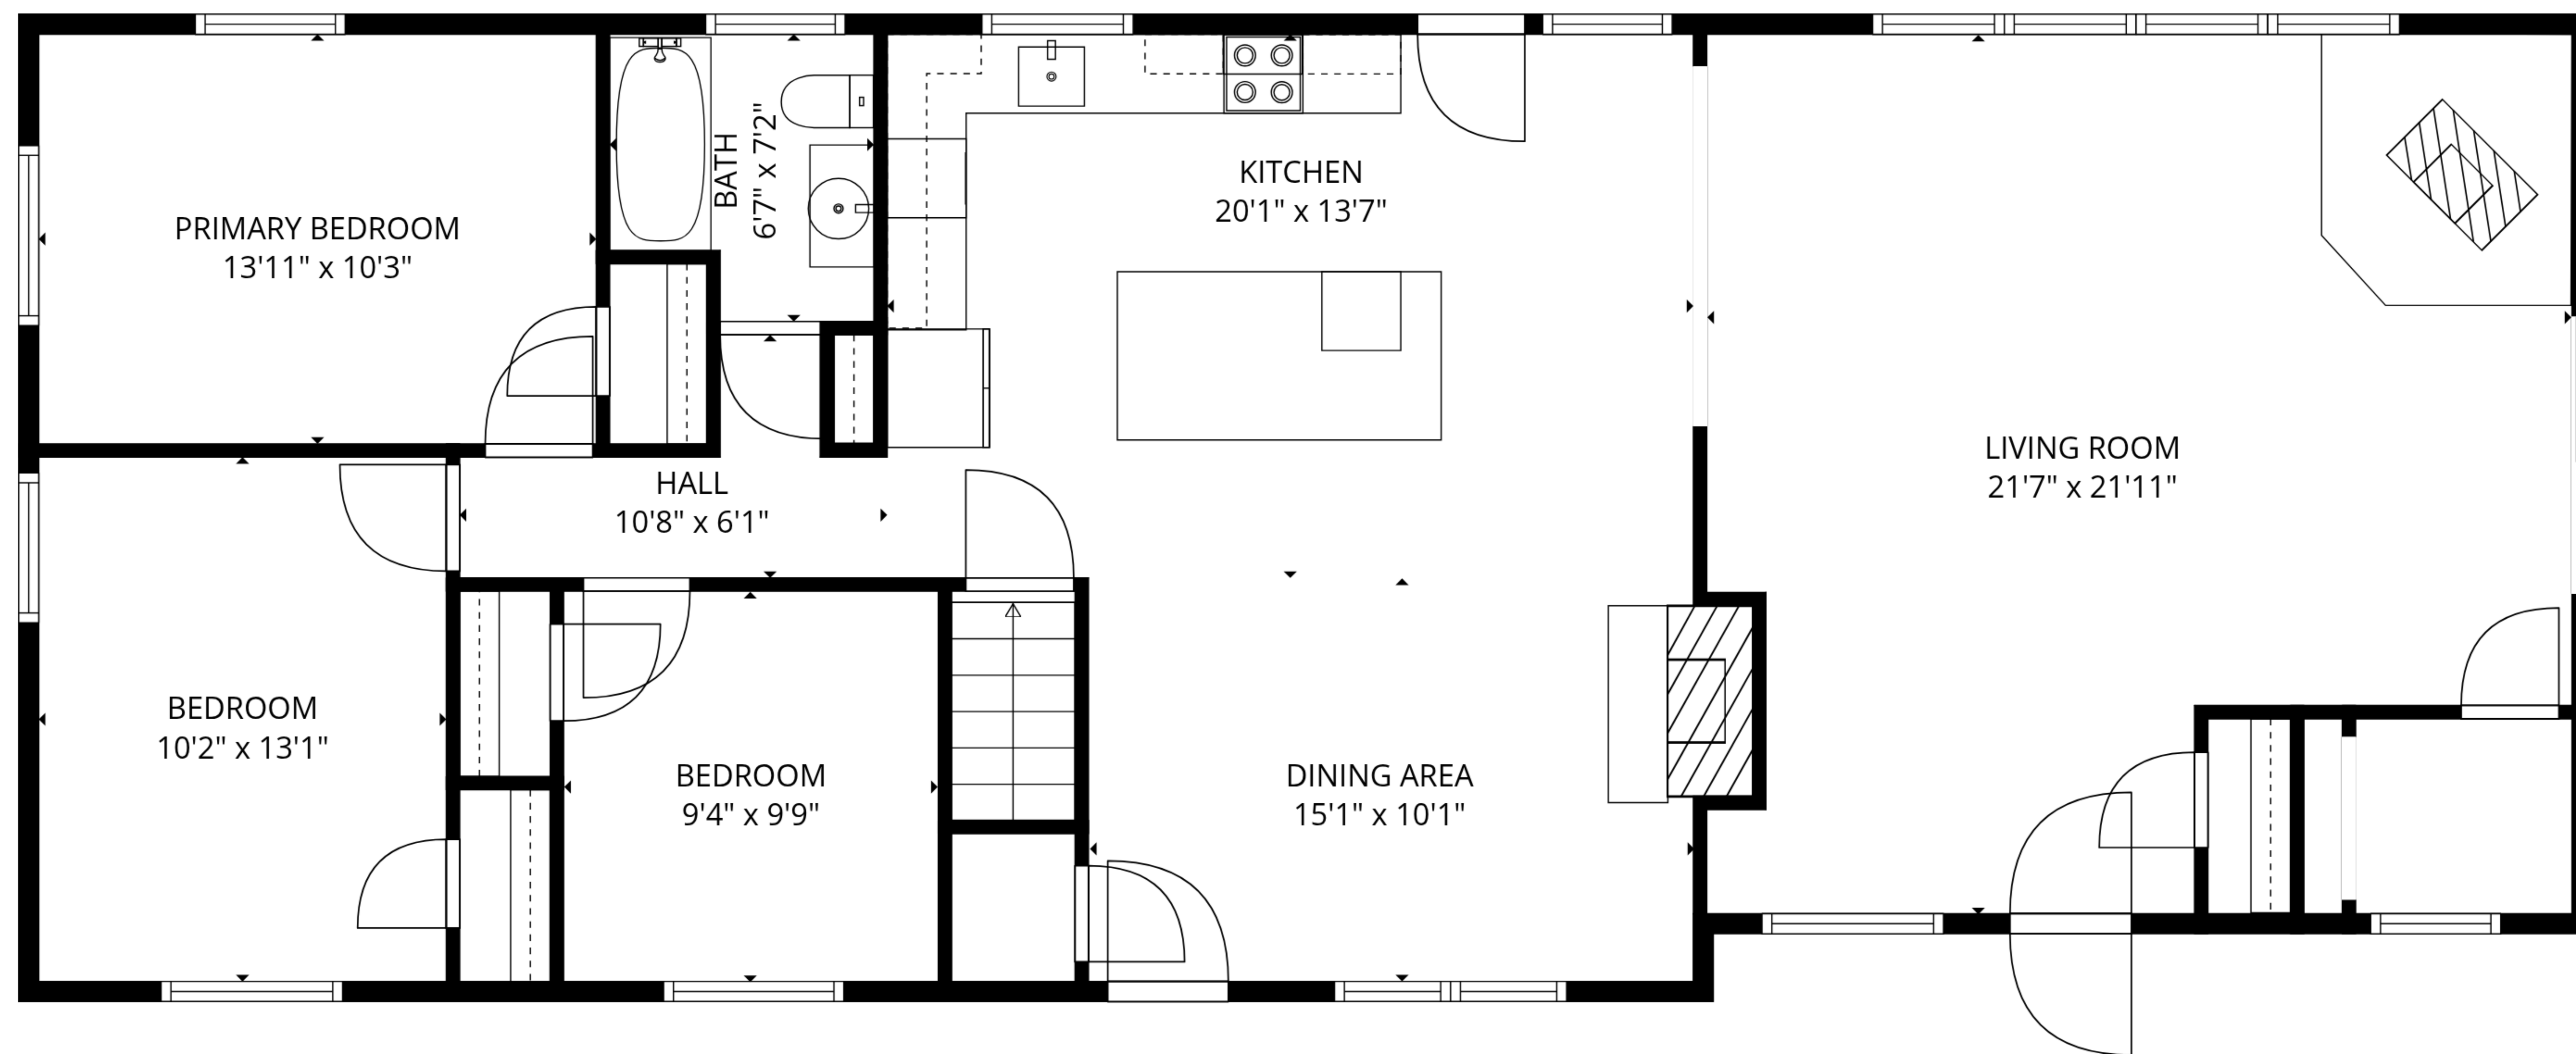

**TOTAL: 1949 sq. ft**

Basement: 493 sq. ft, 1st floor: 1456 sq. ft

EXCLUDED AREAS: CRAWL SPACE : 481 sq. ft, BASEMENT: 385 sq. ft, WALLS: 172 sq. ft

**TOTAL: 1949 sq. ft**

Basement: 493 sq. ft, 1st floor: 1456 sq. ft

EXCLUDED AREAS: CRAWL SPACE : 481 sq. ft, BASEMENT: 385 sq. ft, WALLS: 172 sq. ft

1st floor

Basement

**TOTAL: 1949 sq. ft**

Basement: 493 sq. ft, 1st floor: 1456 sq. ft

EXCLUDED AREAS: CRAWL SPACE : 481 sq. ft, BASEMENT: 385 sq. ft, WALLS: 172 sq. ft