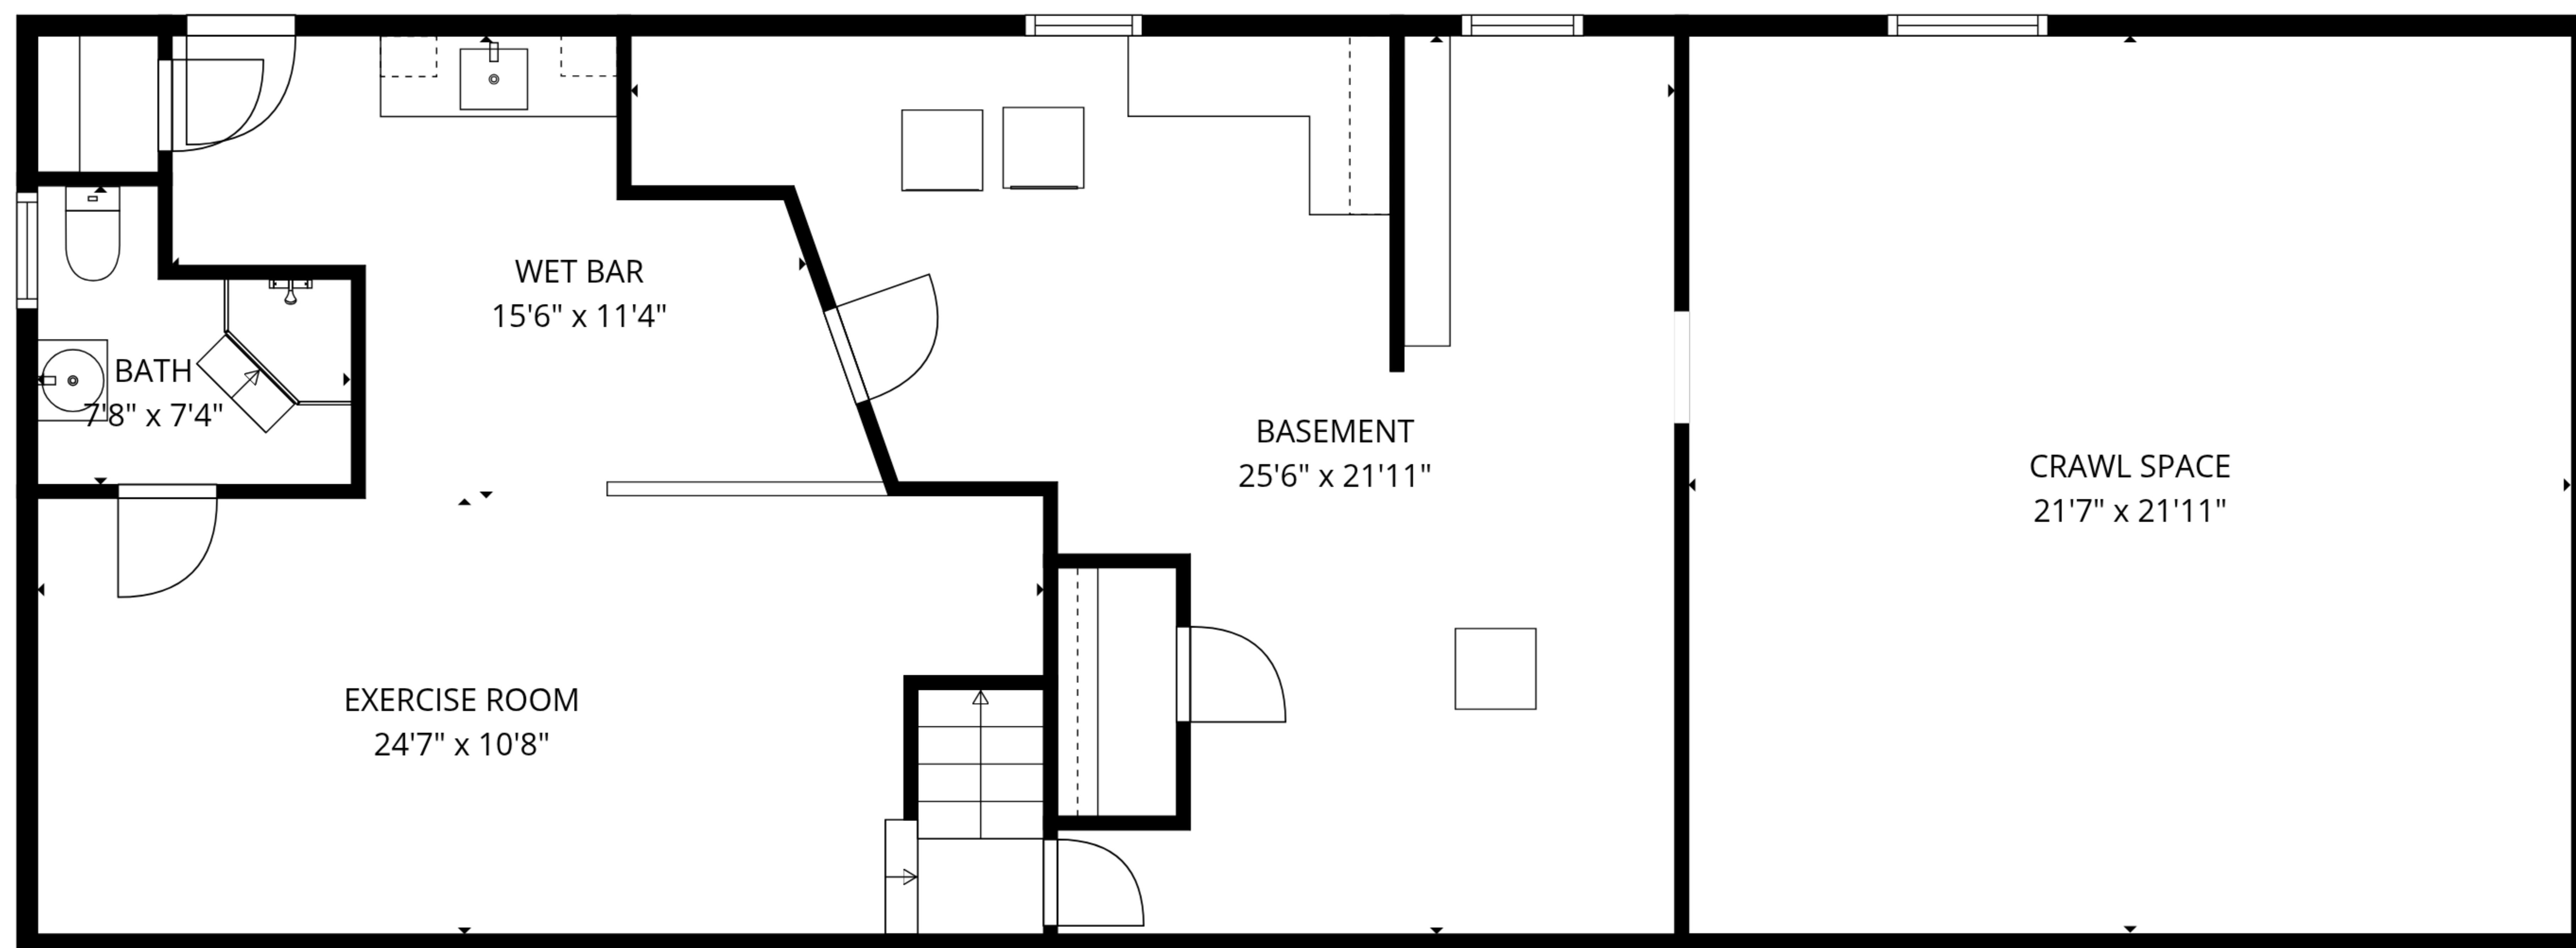

**TOTAL: 1949 sq. ft**

Basement: 493 sq. ft, 1st floor: 1456 sq. ft

EXCLUDED AREAS: CRAWL SPACE : 481 sq. ft, BASEMENT: 385 sq. ft, WALLS: 172 sq. ft

**TOTAL: 1949 sq. ft**

Basement: 493 sq. ft, 1st floor: 1456 sq. ft

EXCLUDED AREAS: CRAWL SPACE : 481 sq. ft, BASEMENT: 385 sq. ft, WALLS: 172 sq. ft

1st floor

Basement

**TOTAL: 1949 sq. ft**

Basement: 493 sq. ft, 1st floor: 1456 sq. ft

EXCLUDED AREAS: CRAWL SPACE : 481 sq. ft, BASEMENT: 385 sq. ft, WALLS: 172 sq. ft