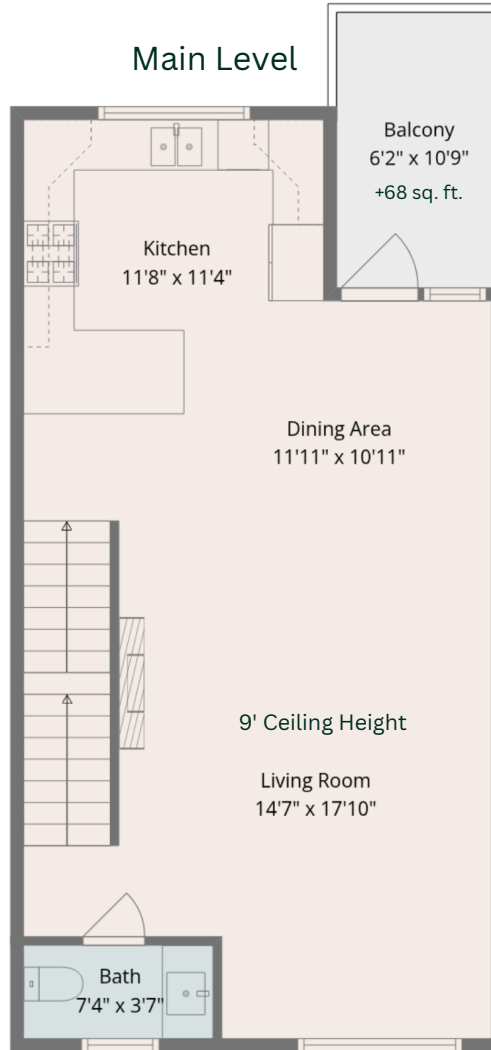

1302-3351 Luxton Rd
 Measurements are highly reliable but not exact.
 If critical, buyer to verify on site.

Floor	Area (sq. ft.)	
	Finished	Garage
Lower	138	545
Main	662	
Upper	659	
Total	1459	545

Lower Level

Main Level

Upper Level