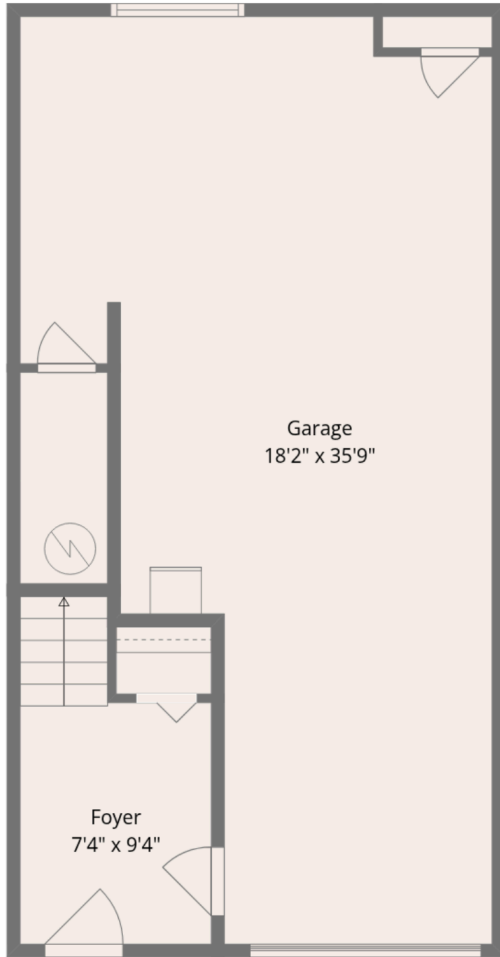

1302-3351 Luxton Rd
 Measurements are highly reliable but not exact.
 If critical, buyer to verify on site.

Floor	Area (sq. ft.)	
	Finished	Garage
Lower	138	545
Main	662	
Upper	659	
Total	1459	545

Lower Level

Main Level

Upper Level