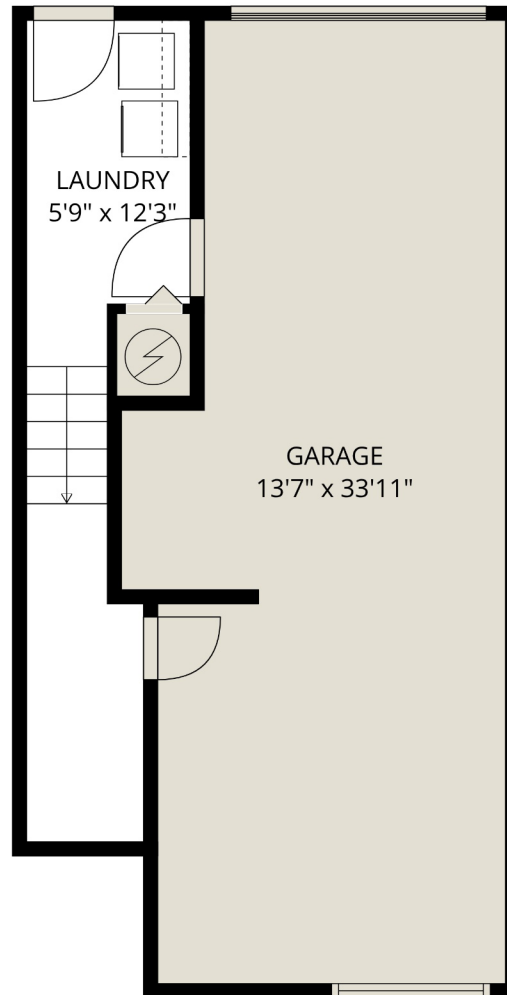

**CENTURY 21.**

Creekside Realty Ltd.

**7 46345 Princess Ave**

Cameron Van Klei Personal Real Estate Corporation  
(604) 793-3800

cameron.vanklei@century21.ca

**Estimated Areas:**

Below Main: 171 sq. ft

Main Floor: 623 sq. ft

Above Main: 639 sq. ft

**Total: 1433 Sq. Ft**

**CENTURY 21.**

Creekside Realty Ltd.

**7 46345 Princess Ave**

Cameron Van Klei Personal Real Estate Corporation

(604) 793-3800

cameron.vanklei@century21.ca

**Estimated Areas:**

Below Main: 171 sq. ft

Main Floor: 623 sq. ft

Above Main: 639 sq. ft

**Total: 1433 Sq. Ft**

**CENTURY 21.**

Creekside Realty Ltd.

**7 46345 Princess Ave**

ABOVE MAIN

**Estimated Areas:**

Below Main: 171 sq. ft

Main Floor: 623 sq. ft

Above Main: 639 sq. ft

**Total: 1433 Sq. Ft**