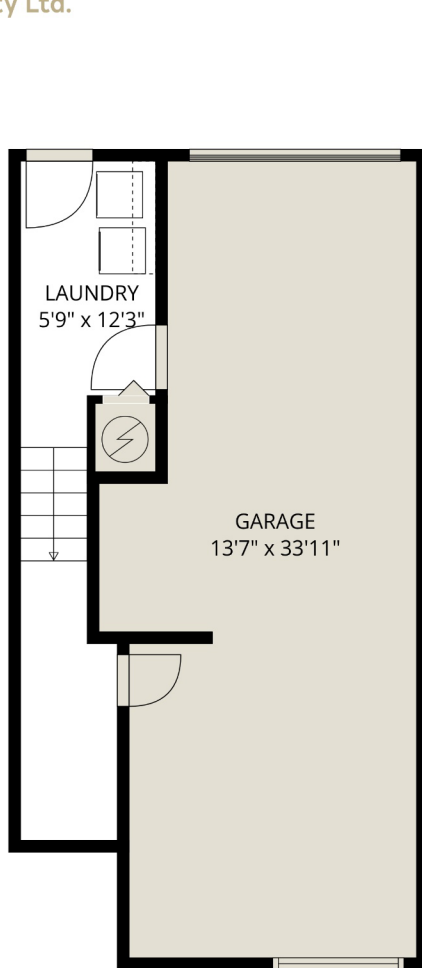

CENTURY 21.

Creekside Realty Ltd.

7 46345 Princess Ave

Cameron Van Klei Personal Real Estate Corporation

(604) 793-3800

cameron.vanklei@century21.ca

BELOW MAIN