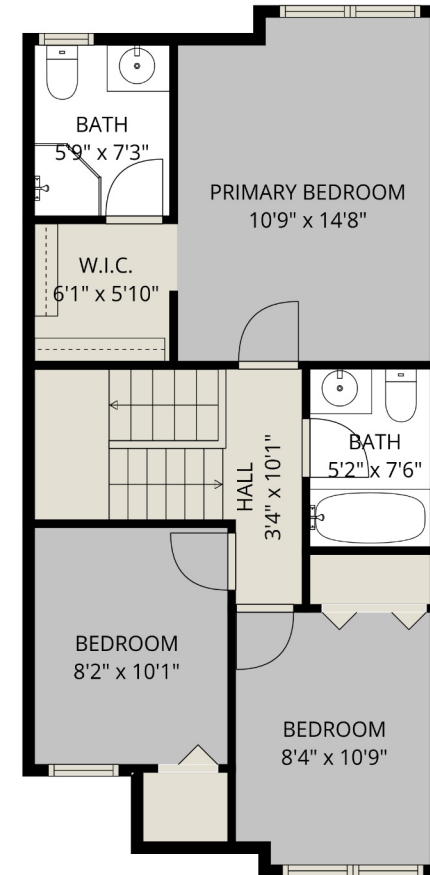

**Estimated Areas:**

Below Main: 171 sq. ft

Main Floor: 623 sq. ft

Above Main: 639 sq. ft

**Total: 1433 Sq. Ft**

**CENTURY 21.**

Creekside Realty Ltd.

**7 46345 Princess Ave**

Cameron Van Klei Personal Real Estate Corporation

(604) 793-3800

cameron.vanklei@century21.ca

**Estimated Areas:**

Below Main: 171 sq. ft

Main Floor: 623 sq. ft

Above Main: 639 sq. ft

**Total: 1433 Sq. Ft**

ABOVE MAIN

**Estimated Areas:**

Below Main: 171 sq. ft

Main Floor: 623 sq. ft

Above Main: 639 sq. ft

**Total: 1433 Sq. Ft**