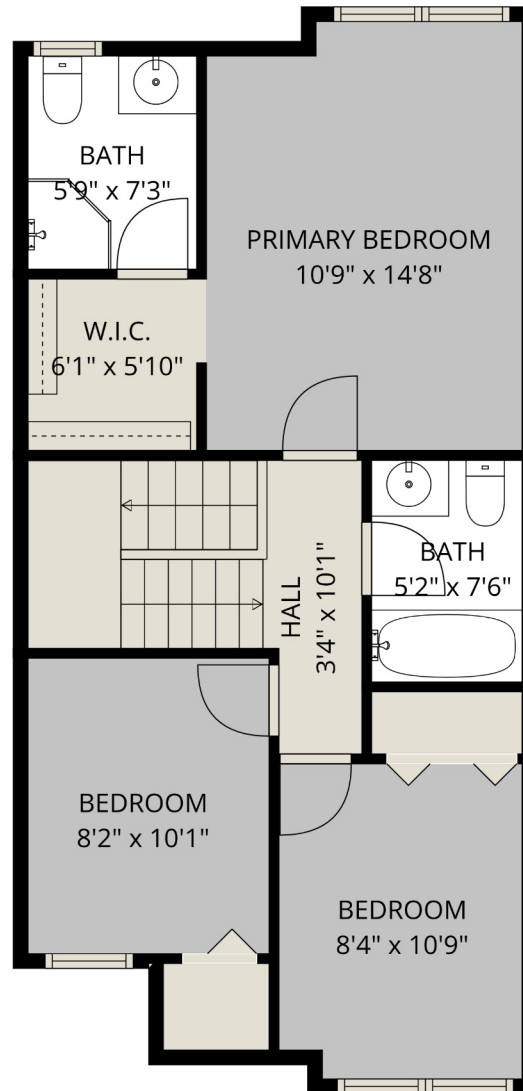

Above Main: 639 sq. ft

**Total: 1433 Sq. Ft**

**CENTURY 21.**

Creekside Realty Ltd.

**7 46345 Princess Ave**

Cameron Van Klei Personal Real Estate Corporation

(604) 793-3800

cameron.vanklei@century21.ca

**Estimated Areas:**

Below Main: 171 sq. ft

Main Floor: 623 sq. ft

Above Main: 639 sq. ft

**Total: 1433 Sq. Ft**

**CENTURY 21.**

Creekside Realty Ltd.

**7 46345 Princess Ave**

Cameron Van Klei Personal Real Estate Corporation

(604) 793-3800

cameron.vanklei@century21.ca

**Estimated Areas:**

Below Main: 171 sq. ft

Main Floor: 623 sq. ft

Above Main: 639 sq. ft

**Total: 1433 Sq. Ft**

ABOVE MAIN

**Estimated Areas:**

Below Main: 171 sq. ft

Main Floor: 623 sq. ft

Above Main: 639 sq. ft

**Total: 1433 Sq. Ft**