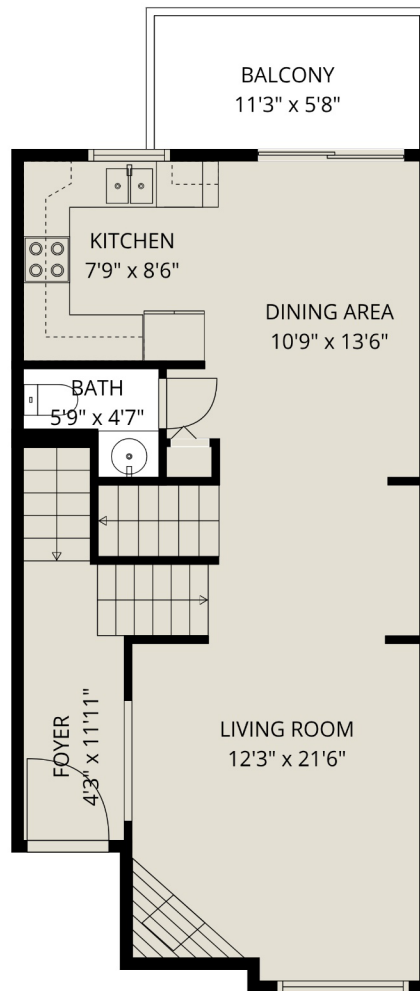

CENTURY 21.

Creekside Realty Ltd.

7 46345 Princess Ave

Cameron Van Klei Personal Real Estate Corporation

(604) 793-3800

cameron.vanklei@century21.ca

BELOW MAIN

MAIN FLOOR

Estimated Areas:

Below Main: 171 sq. ft

Main Floor: 623 sq. ft

Above Main: 639 sq. ft

Total: 1433 Sq. Ft