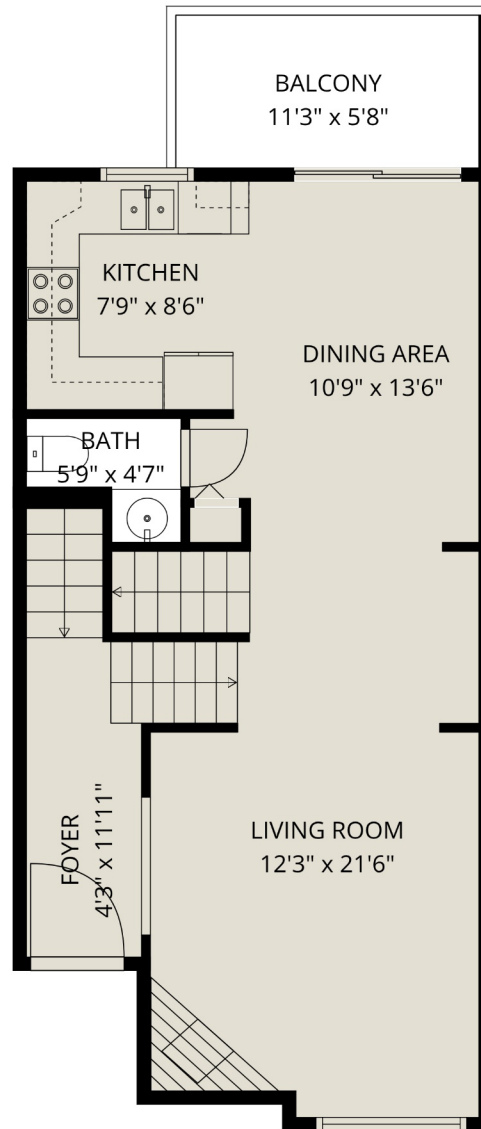

Above Main: 639 sq. ft

**Total: 1433 Sq. Ft**

**CENTURY 21.**

Creekside Realty Ltd.

**7 46345 Princess Ave**

Cameron Van Klei Personal Real Estate Corporation

(604) 793-3800

cameron.vanklei@century21.ca

**Estimated Areas:**

Below Main: 171 sq. ft

Main Floor: 623 sq. ft

Above Main: 639 sq. ft

**Total: 1433 Sq. Ft**

**CENTURY 21.**

Creekside Realty Ltd.

**7 46345 Princess Ave**

Cameron Van Klei Personal Real Estate Corporation

(604) 793-3800

cameron.vanklei@century21.ca

**Estimated Areas:**

Below Main: 171 sq. ft

Main Floor: 623 sq. ft

Above Main: 639 sq. ft

**Total: 1433 Sq. Ft**

ABOVE MAIN

**Estimated Areas:**

Below Main: 171 sq. ft

Main Floor: 623 sq. ft

Above Main: 639 sq. ft

**Total: 1433 Sq. Ft**