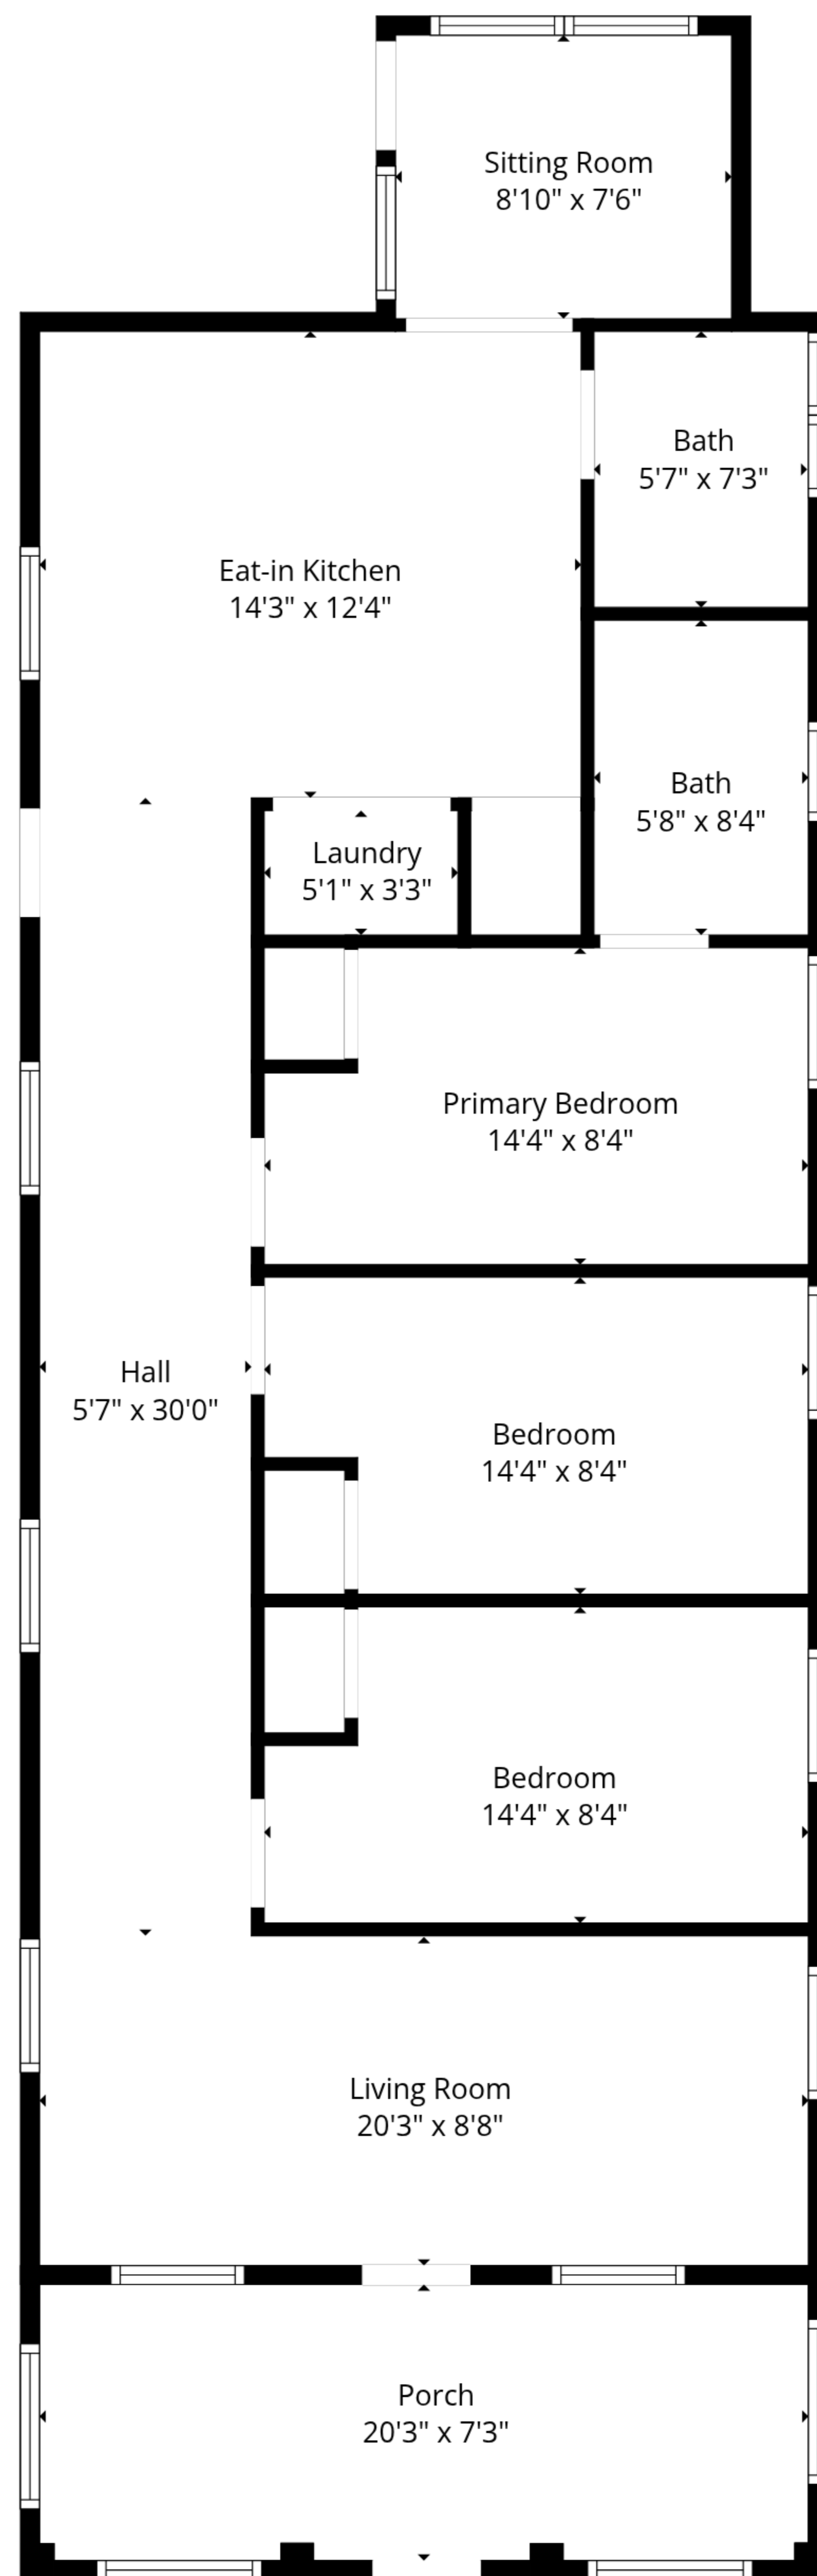

TOTAL: 1103 sq. ft
1st floor: 1103 sq. ft
EXCLUDED AREAS: PORCH: 148 sq. ft, WALLS: 97 sq. ft

Sizes And Dimensions Are Approximate. Actual May Vary.

TOTAL: 1103 sq. ft
1st floor: 1103 sq. ft
EXCLUDED AREAS: PORCH: 148 sq. ft, WALLS: 97 sq. ft

Sizes And Dimensions Are Approximate. Actual May Vary.