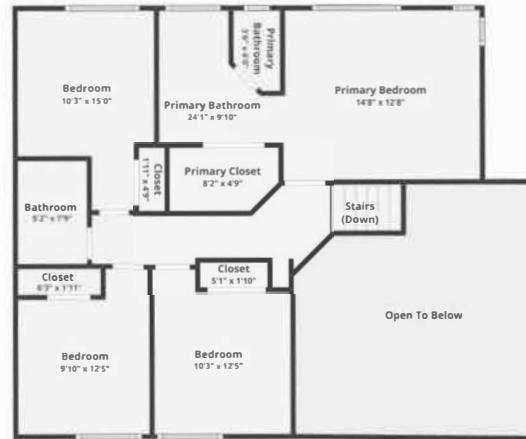

# 2866 Valcourt Way, Tracy, CA 95377

Total finished area: ~1,639.02 sq. ft.

**FLOOR 1**  
Finished area: ~821.25 sq. ft.

**FLOOR 2**  
Finished area: ~817.77 sq. ft.