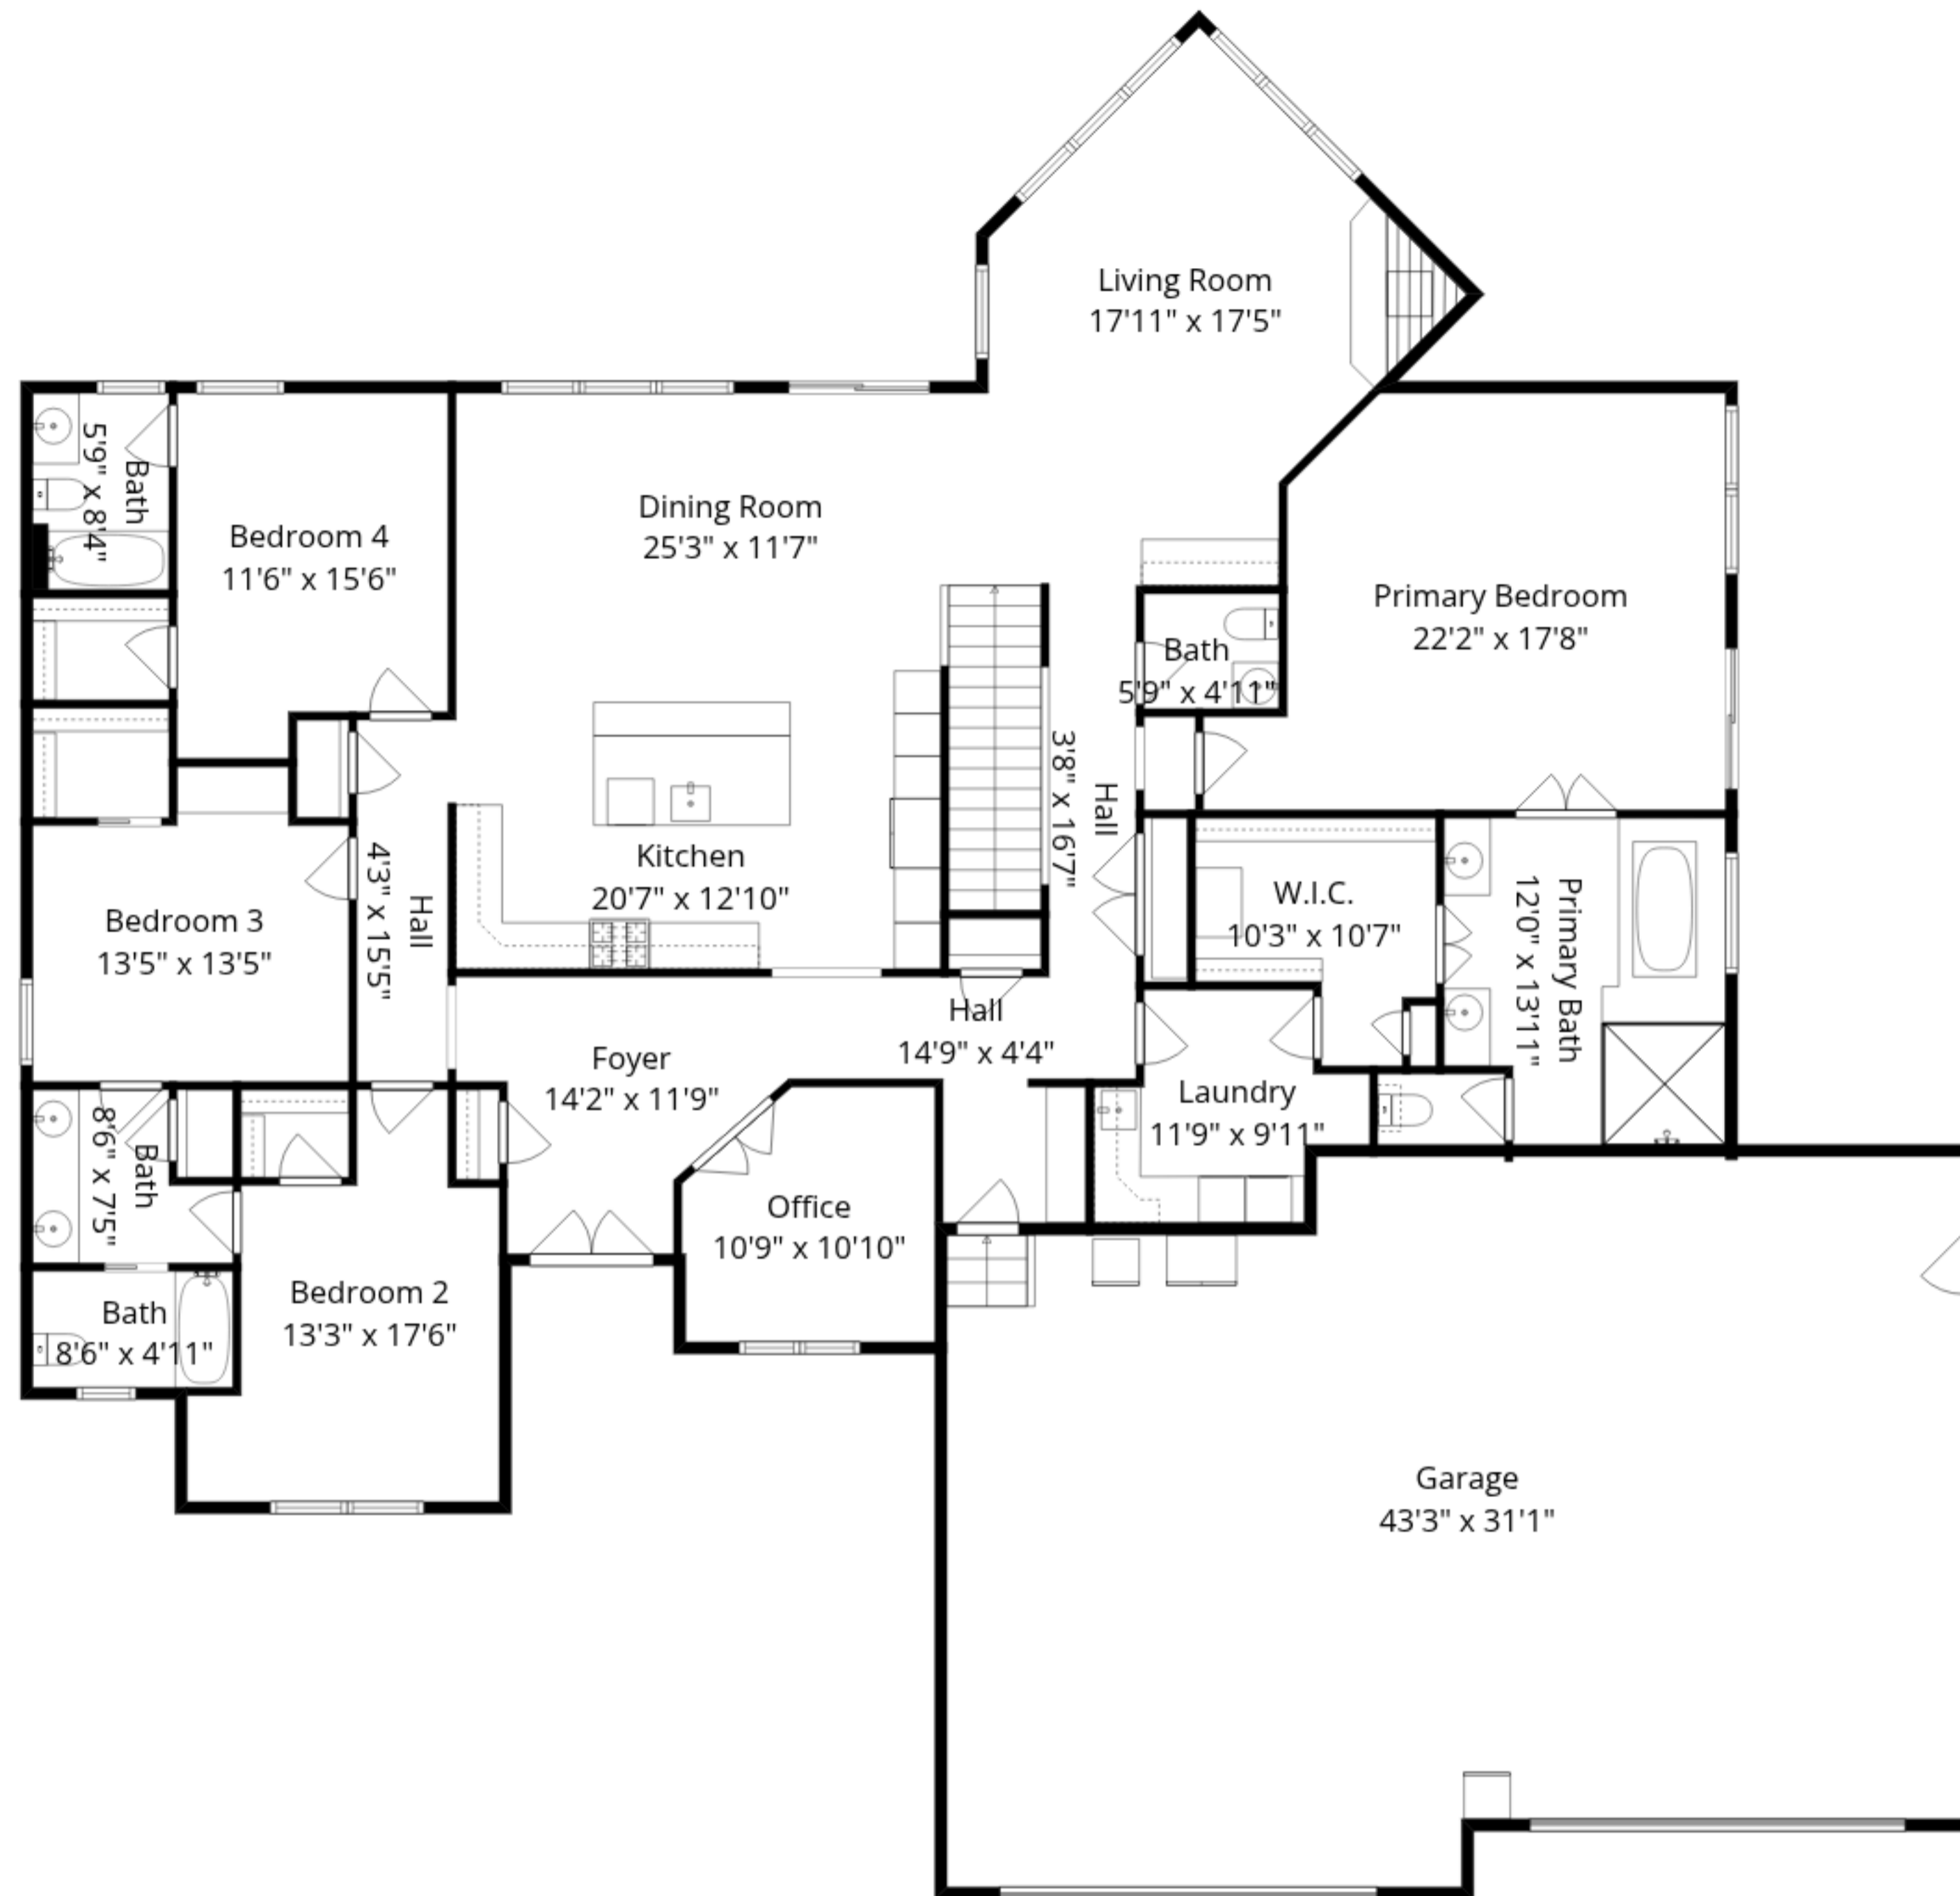

**Total GLA: 5154 sq. ft | Total: 8062 sq. ft**  
 Lower floor: 2070 sq. ft (Excluded areas 1624 sq. ft)  
 Main floor: 3084 sq. ft (Excluded areas 1284 sq. ft)

Sizes And Dimensions Are Approximate. Actual May Vary.