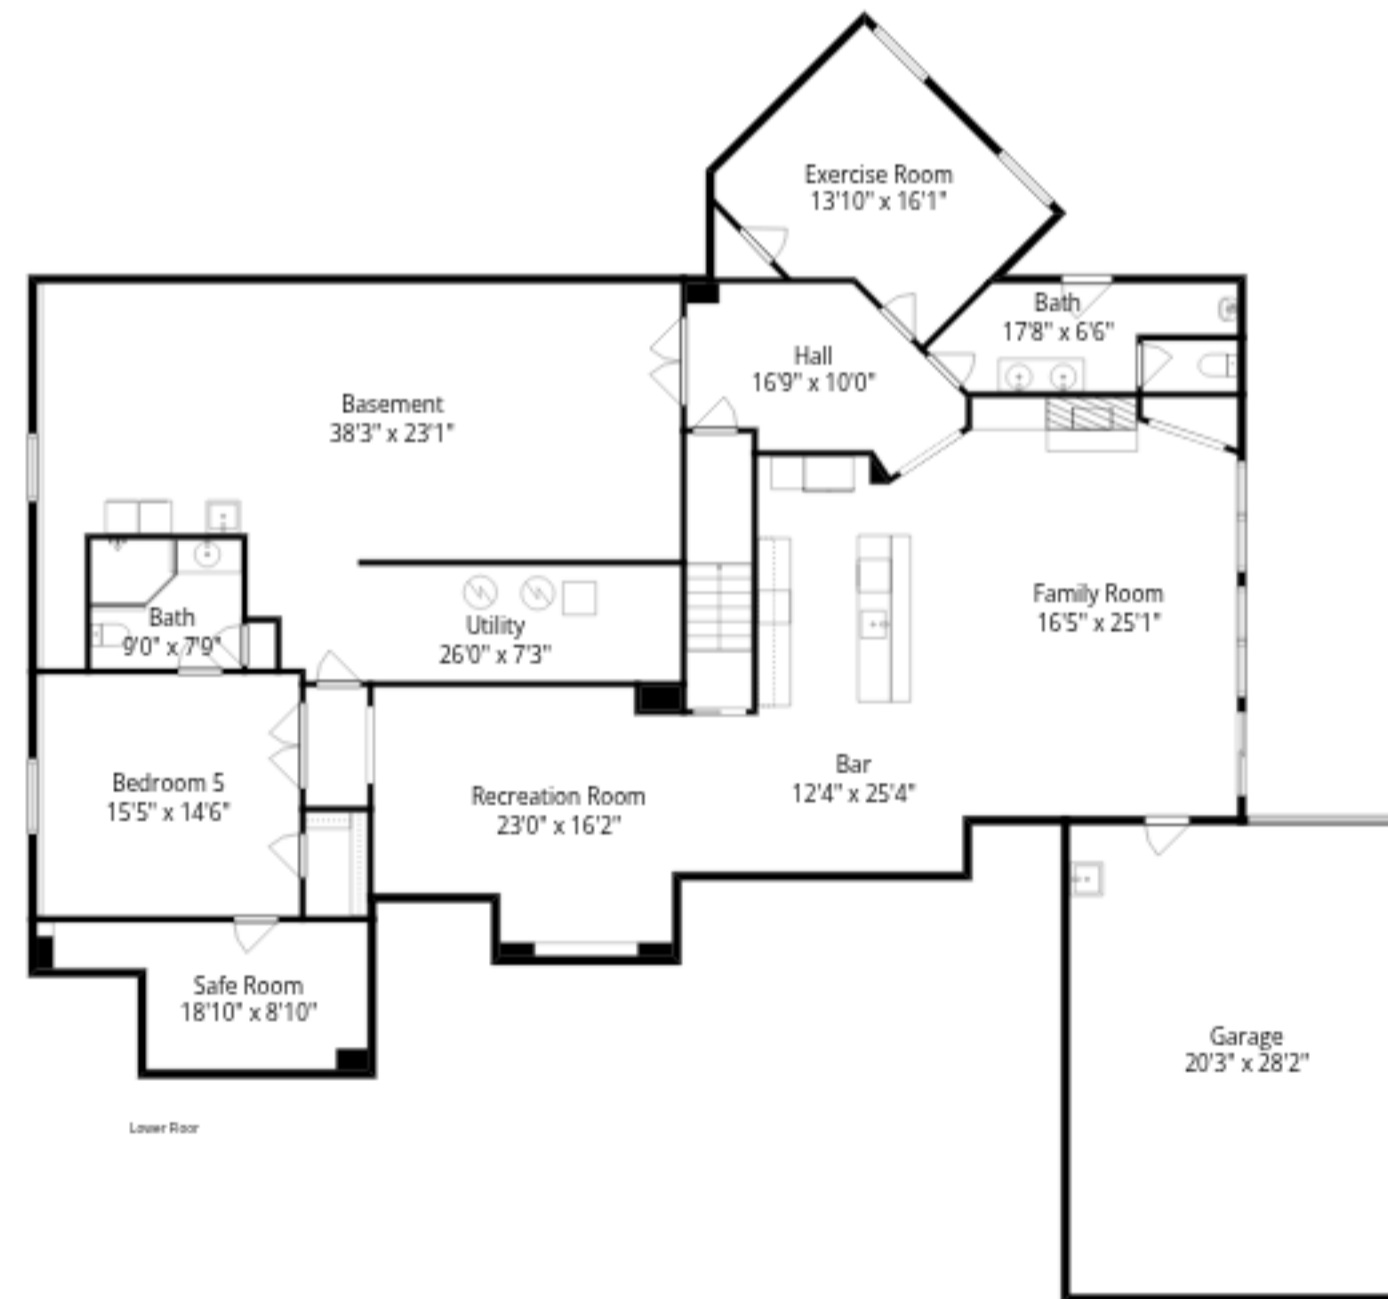

**Total GLA: 5154 sq. ft | Total: 8062 sq. ft**  
 Lower floor: 2070 sq. ft (Excluded areas 1624 sq. ft)  
 Main floor: 3084 sq. ft (Excluded areas 1284 sq. ft)

Sizes And Dimensions Are Approximate. Actual May Vary.