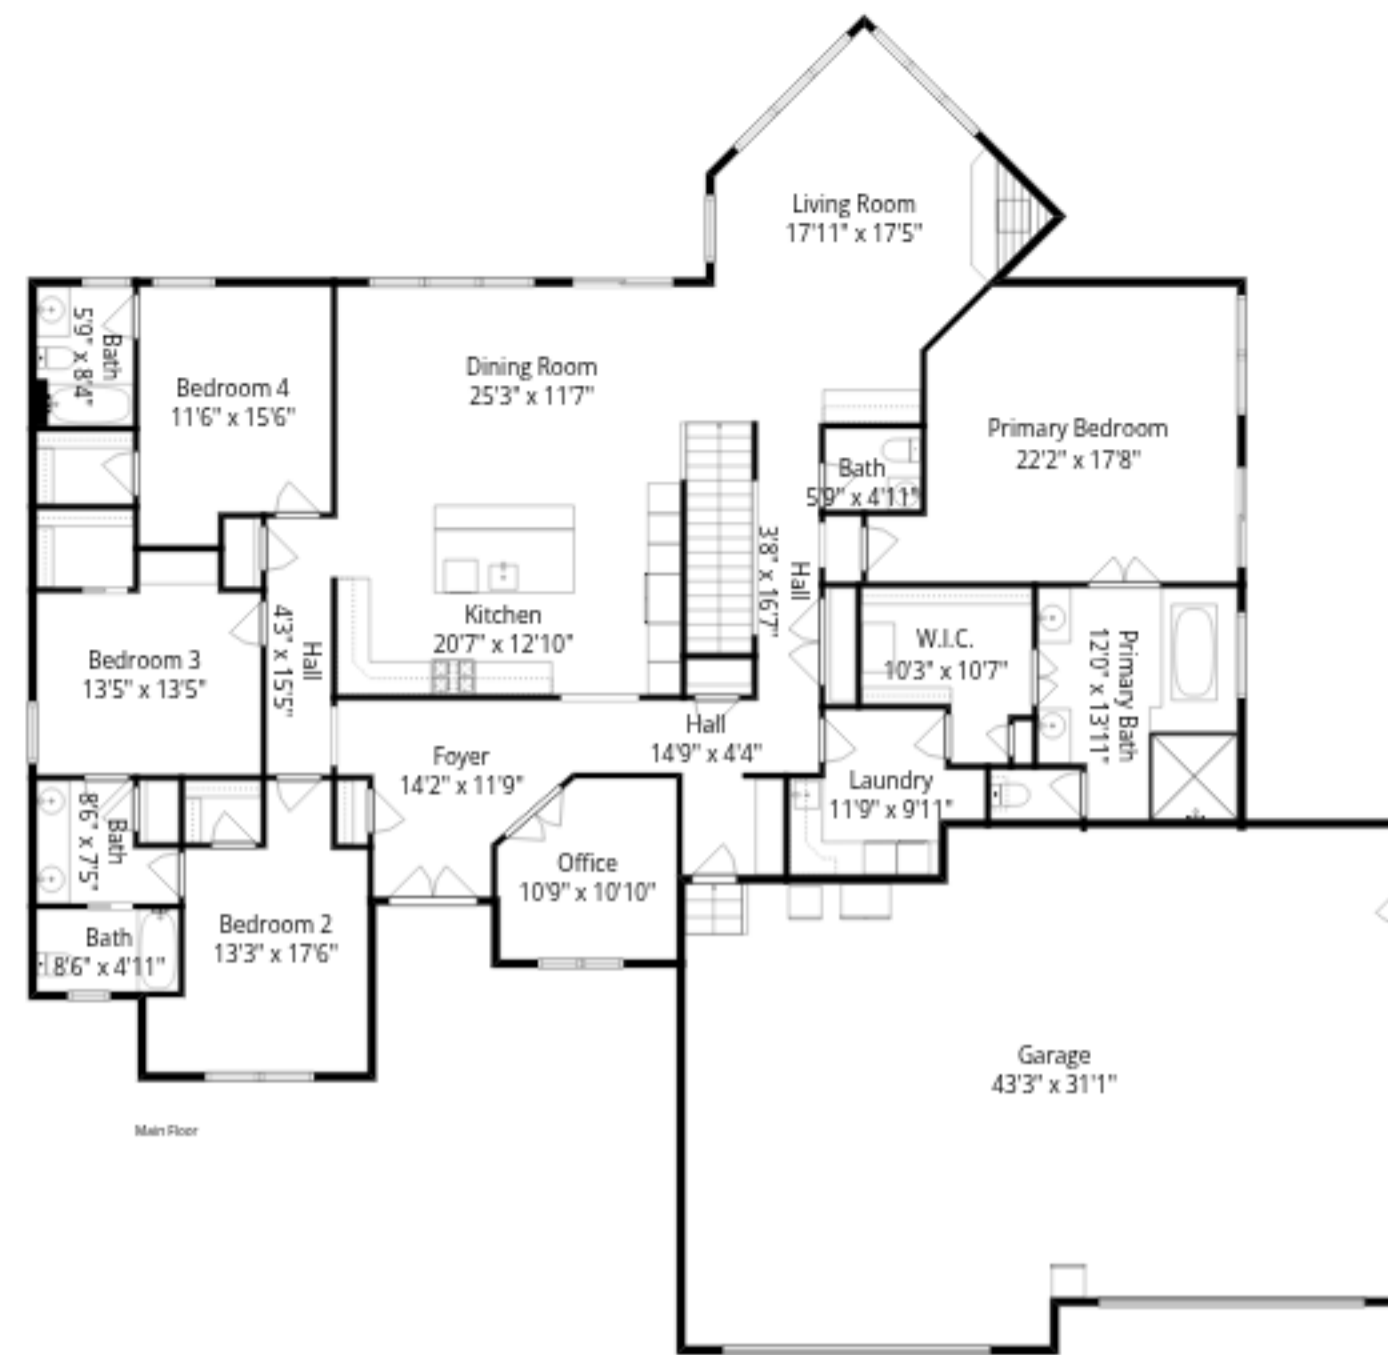

**Total GLA: 5154 sq. ft | Total: 8062 sq. ft**  
 Lower floor: 2070 sq. ft (Excluded areas 1624 sq. ft)  
 Main floor: 3084 sq. ft (Excluded areas 1284 sq. ft)

Sizes And Dimensions Are Approximate. Actual May Vary.