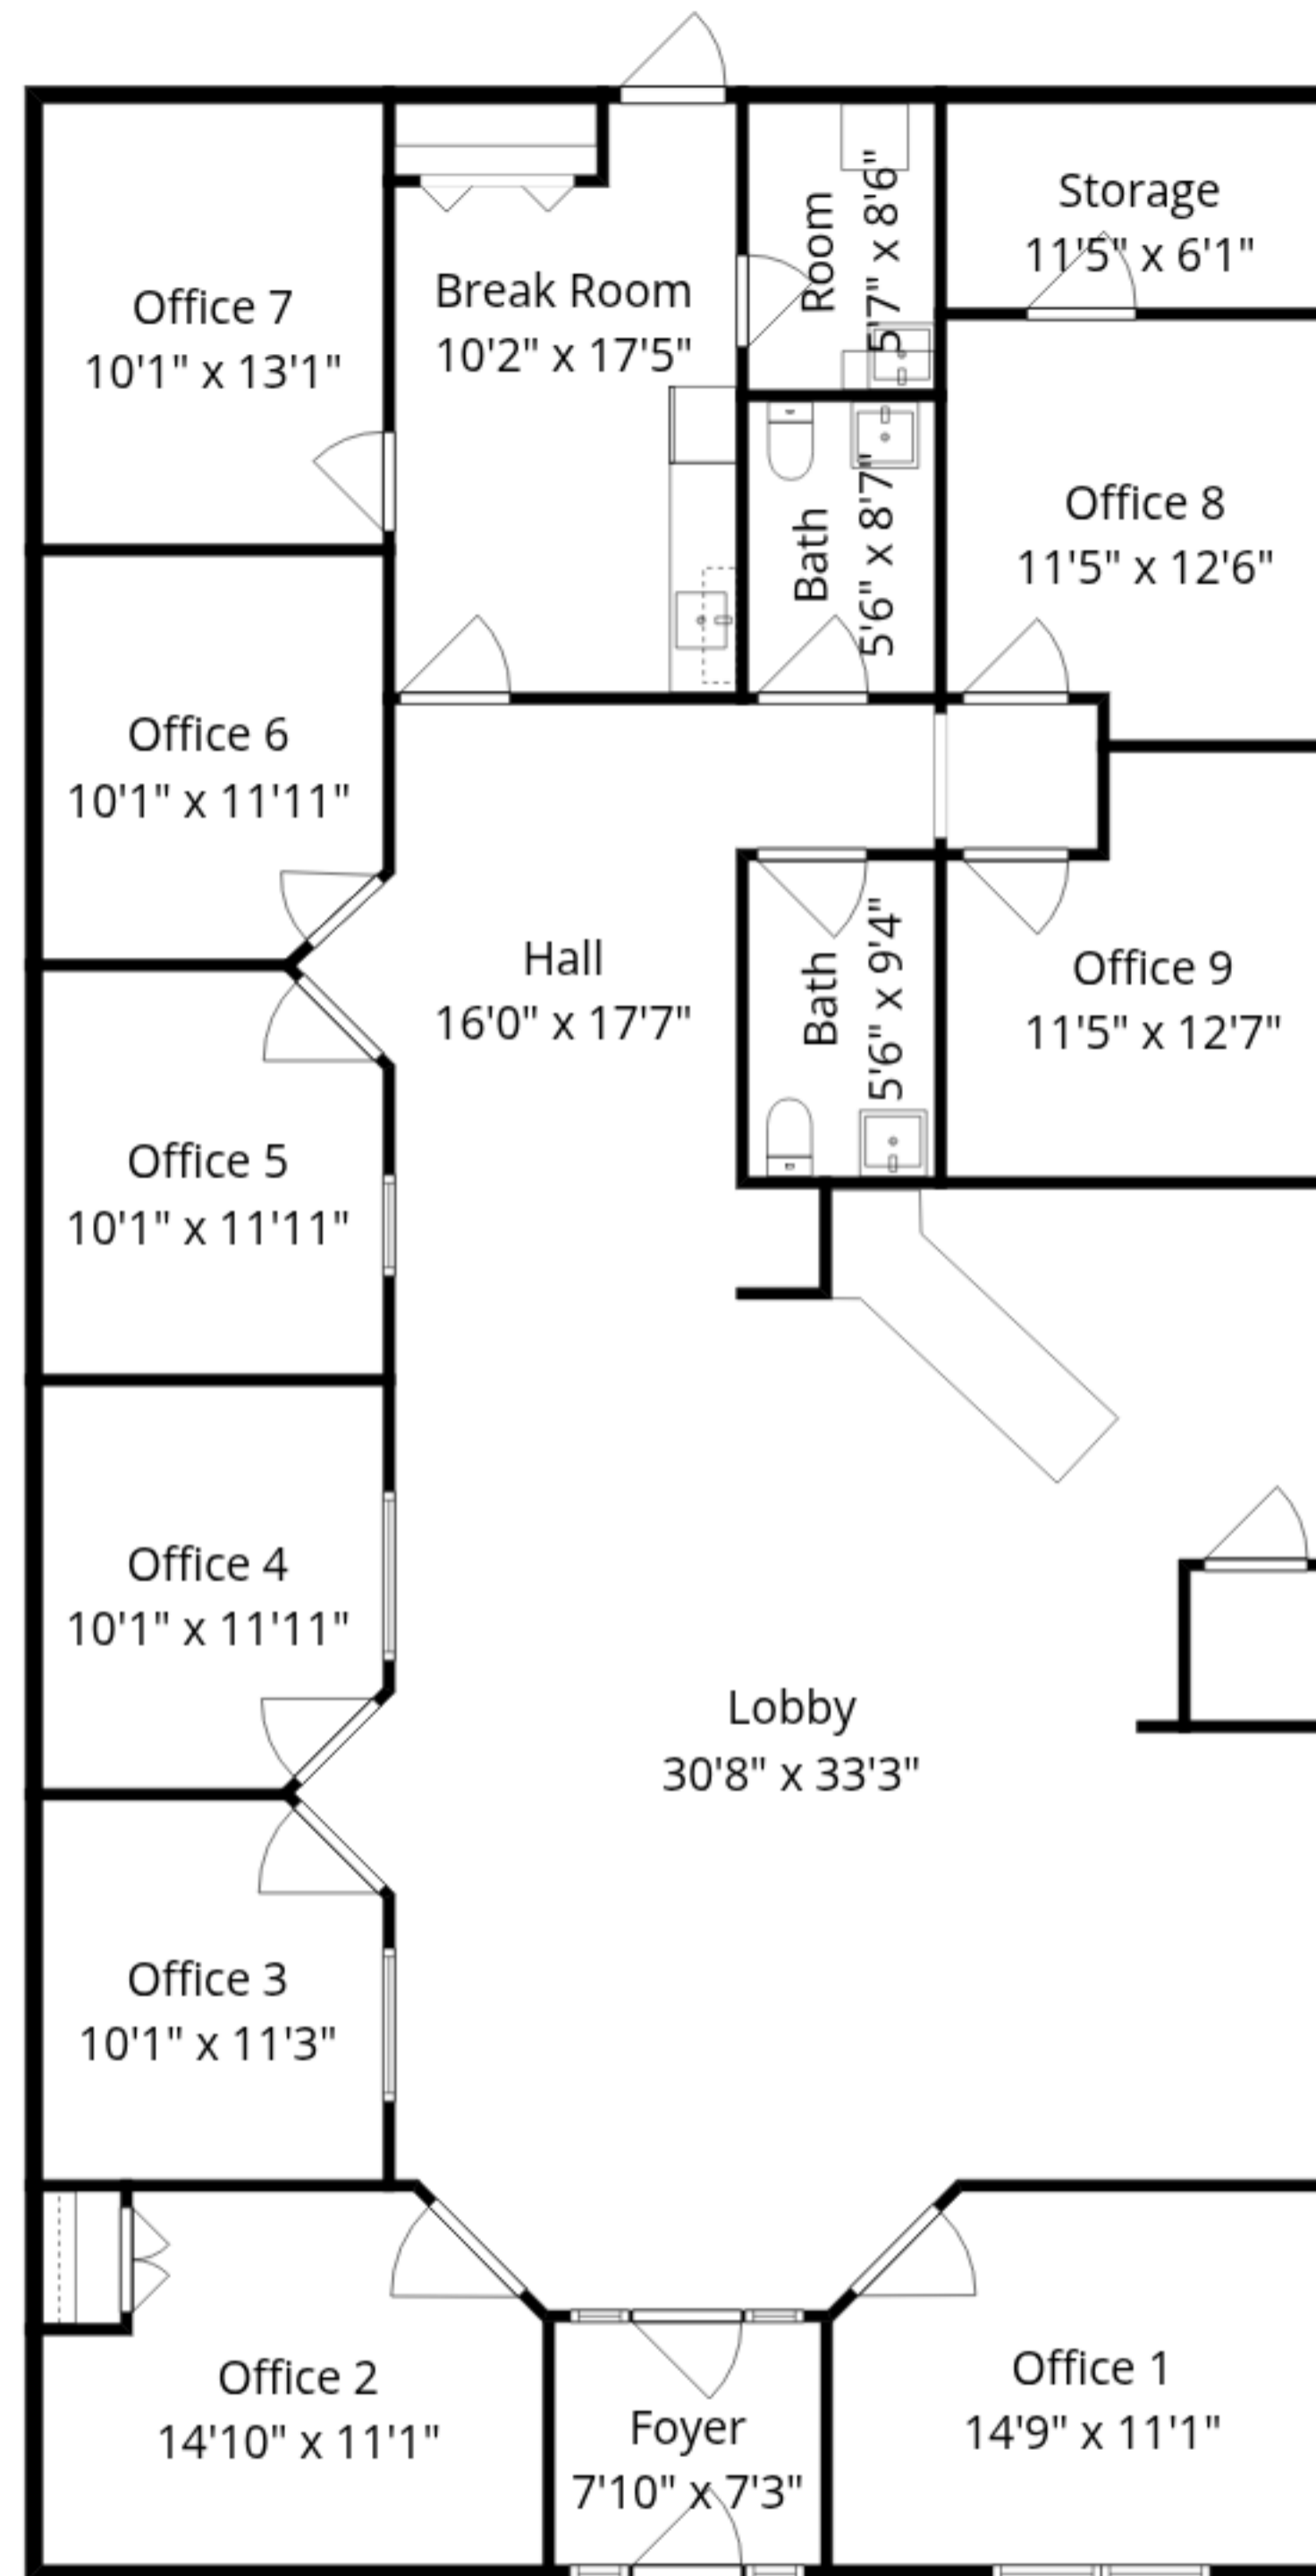

Total GLA: 2897 sq. ft | Total: 2897 sq. ft
 Main floor: 2897 sq. ft

Sizes And Dimensions Are Approximate. Actual May Vary.

Total GLA: 2897 sq. ft | Total: 2897 sq. ft
 Main floor: 2897 sq. ft

Sizes And Dimensions Are Approximate. Actual May Vary.