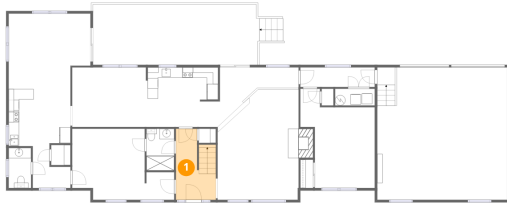

2851 Deer Run Drive, South Prince George, Prince George
County, Virginia, United States, 23805

1 Floor 1 - Foyer

Dimensions: 7'8" x 13'8"
Area: 105 sq. ft
Counted as living area: Yes

Heated: Yes
Finished: Yes
Enclosed: Yes
Contiguous: Yes
Permitted: Yes
Wet space: No
Addition: No
Conversion: No