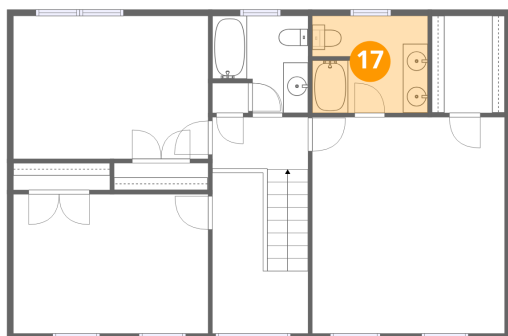

17 Floor 2 - Bath

Dimensions: 9'3" x 7'9"
Area: 72 sq. ft
Counted as living area: Yes

Heated: Yes
Finished: Yes
Enclosed: Yes
Contiguous: Yes
Permitted: Yes
Wet space: Yes
Addition: No
Conversion: No