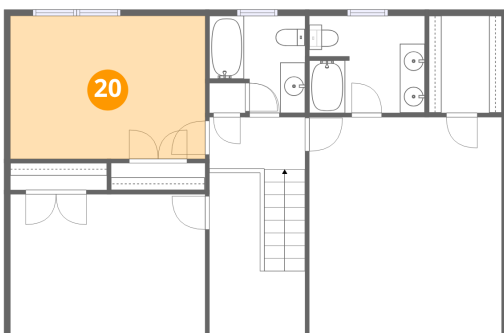

20 Floor 2 - Bedroom

Dimensions: 15'7" x 11'5"
Area: 179 sq. ft
Counted as living area: Yes

Heated: Yes
Finished: Yes
Enclosed: Yes
Contiguous: Yes
Permitted: Yes
Wet space: No
Addition: No
Conversion: No