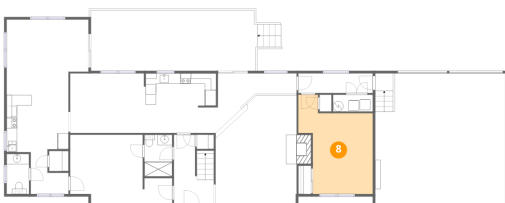

8 Floor 1 - Bedroom

Dimensions: 14'4" x 19'1"
Area: 272 sq. ft
Counted as living area: Yes

Heated: Yes
Finished: Yes
Enclosed: Yes
Contiguous: Yes
Permitted: Yes
Wet space: No
Addition: No
Conversion: No