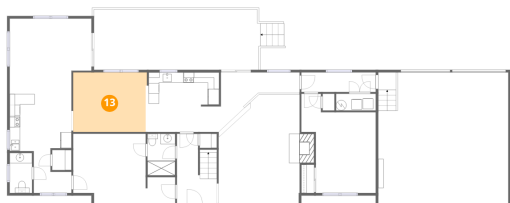

13 Floor 1 - Dining Area

Dimensions: 14'2" x 11'5"
Area: 162 sq. ft
Counted as living area: Yes

Heated: Yes
Finished: Yes
Enclosed: Yes
Contiguous: Yes
Permitted: Yes
Wet space: No
Addition: No
Conversion: No