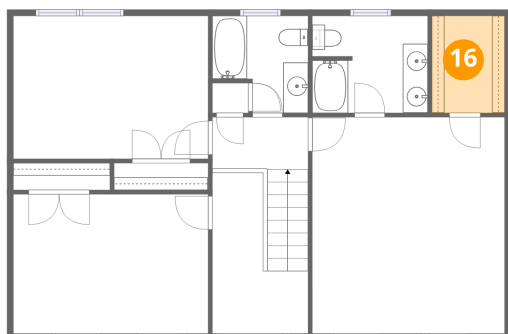

14 Floor 1 - Bath

Dimensions: 4'4" x 7'8"
Area: 33 sq. ft
Counted as living area: Yes

Heated: Yes
Finished: Yes
Enclosed: Yes
Contiguous: Yes
Permitted: Yes
Wet space: Yes
Addition: No
Conversion: No

2851 Deer Run Drive, South Prince George, Prince George County, Virginia, United States, 23805

15 Floor 1 - Pantry

Dimensions: 3'8" x 3'10"
Area: 14 sq. ft
Counted as living area: Yes

Heated: Yes
Finished: Yes
Enclosed: Yes
Contiguous: Yes
Permitted: Yes
Wet space: No
Addition: No
Conversion: No

16 Floor 2 - W.I.C.