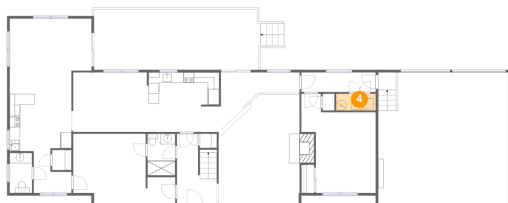

4 Floor 1 - Laundry

Dimensions: 7'7" x 3'3"
Area: 24 sq. ft
Counted as living area: Yes

Heated: Yes
Finished: Yes
Enclosed: Yes
Contiguous: Yes
Permitted: Yes
Wet space: No
Addition: No
Conversion: No