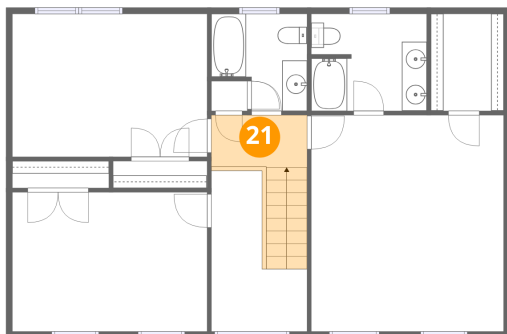

20 Floor 2 - Bedroom

Dimensions: 15'7" x 11'5"
Area: 179 sq. ft
Counted as living area: Yes

Heated: Yes
Finished: Yes
Enclosed: Yes
Contiguous: Yes
Permitted: Yes
Wet space: No
Addition: No
Conversion: No

2851 Deer Run Drive, South Prince George, Prince George
County, Virginia, United States, 23805

21 Floor 2 - Hall

Dimensions: 7'8" x 12'4"
Area: 94 sq. ft
Counted as living area: Yes

Heated: Yes
Finished: Yes
Enclosed: Yes
Contiguous: Yes
Permitted: Yes
Wet space: No
Addition: No
Conversion: No