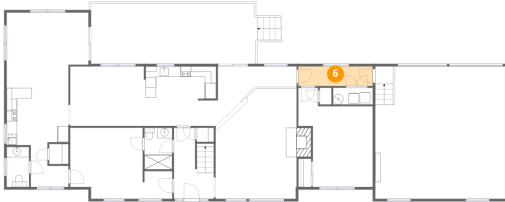

2851 Deer Run Drive, South Prince George, Prince George
County, Virginia, United States, 23805

6 Floor 1 - Hall

Dimensions: 14'4" x 3'9"
Area: 54 sq. ft
Counted as living area: Yes

Heated: Yes
Finished: Yes
Enclosed: Yes
Contiguous: Yes
Permitted: Yes
Wet space: No
Addition: No
Conversion: No