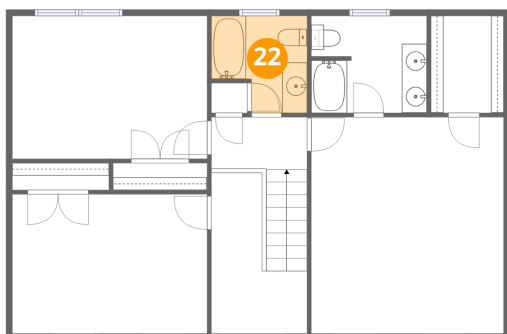

22 Floor 2 - Bath

Dimensions: 7'8" x 7'9"
Area: 60 sq. ft
Counted as living area: Yes

Heated: Yes
Finished: Yes
Enclosed: Yes
Contiguous: Yes
Permitted: Yes
Wet space: Yes
Addition: No
Conversion: No