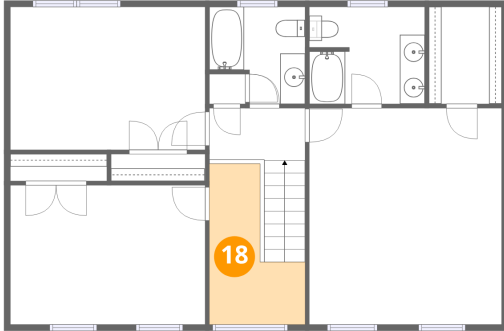

2851 Deer Run Drive, South Prince George, Prince George
County, Virginia, United States, 23805

18 Floor 2 - Open To Below

Dimensions: 7'8" x 12'10"
Area: 99 sq. ft
Counted as living area: No

Heated: No
Finished: No
Enclosed: No
Contiguous: Yes
Permitted: No
Wet space: No
Addition: No
Conversion: No