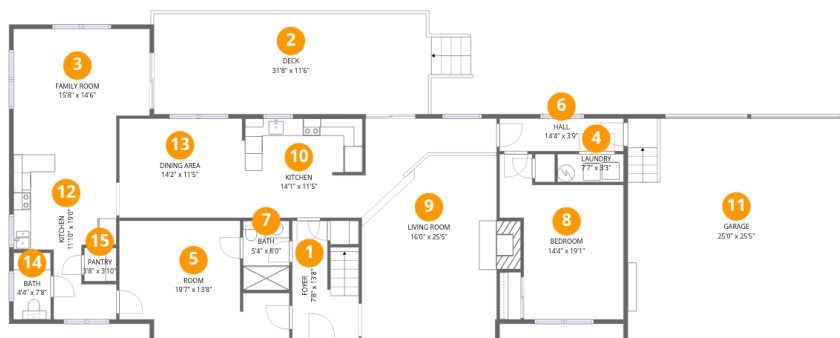

Home data report

2851 Deer Run Drive, South Prince George, Prince George County, Virginia, United States, 23805

Room dimensions

Floor 1

Total:1881sqft

Excluded: 1000sqft

#		Dimensions	sqft	Counted as living area
1	Foyer	7'8" x 13'8"	105 sq. ft	Yes
2	Deck	31'8" x 11'6"	365 sq. ft	No
3	Family Room	15'8" x 14'6"	228 sq. ft	Yes
4	Laundry	7'7" x 3'3"	24 sq. ft	Yes
5	Room	19'7" x 13'8"	268 sq. ft	Yes
6	Hall	14'4" x 3'9"	54 sq. ft	Yes
7	Bath	5'4" x 8'0"	43 sq. ft	Yes
8	Bedroom	14'4" x 19'1"	272 sq. ft	Yes
9	Living Room	16'0" x 25'5"	406 sq. ft	Yes
10	Kitchen	14'1" x 11'5"	162 sq. ft	Yes
11	Garage	25'0" x 25'5"	635 sq. ft	No

2851 Deer Run Drive, South Prince George, Prince George County, Virginia, United States, 23805

Room dimensions

Floor 2

Total:930sqft Excluded: 70sqft

#		Dimensions	sqft	Counted as living area
16	W.I.C.	5'10" x 7'9"	45 sq. ft	Yes
17	Bath	9'3" x 7'9"	72 sq. ft	Yes
18	Open To Below	7'8" x 12'10"	99 sq. ft	No
19	Primary Bedroom	15'5" x 17'4"	267 sq. ft	Yes
20	Bedroom	15'7" x 11'5"	179 sq. ft	Yes
21	Hall	7'8" x 12'4"	94 sq. ft	Yes
22	Bath	7'8" x 7'9"	60 sq. ft	Yes
23	Bedroom	15'7" x 11'2"	174 sq. ft	Yes

2 Floor 1 - Deck

Dimensions: 31'8" x 11'6"
Area: 365 sq. ft
Counted as living area: No

Heated: No
Finished: No
Enclosed: No
Contiguous: Yes
Permitted: Yes
Wet space: No
Addition: No
Conversion: No

2851 Deer Run Drive, South Prince George, Prince George County, Virginia, United States, 23805

14 Floor 1 - Bath

Dimensions: 4'4" x 7'8"
Area: 33 sq. ft
Counted as living area: Yes

Heated: Yes
Finished: Yes
Enclosed: Yes
Contiguous: Yes
Permitted: Yes
Wet space: Yes
Addition: No
Conversion: No

2851 Deer Run Drive, South Prince George, Prince George County, Virginia, United States, 23805