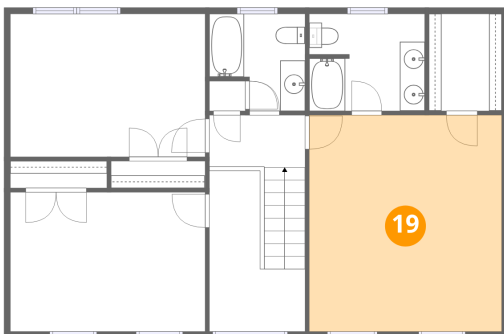

19 Floor 2 - Primary Bedroom

Dimensions: 15'5" x 17'4"
Area: 267 sq. ft
Counted as living area: Yes

Heated: Yes
Finished: Yes
Enclosed: Yes
Contiguous: Yes
Permitted: Yes
Wet space: No
Addition: No
Conversion: No