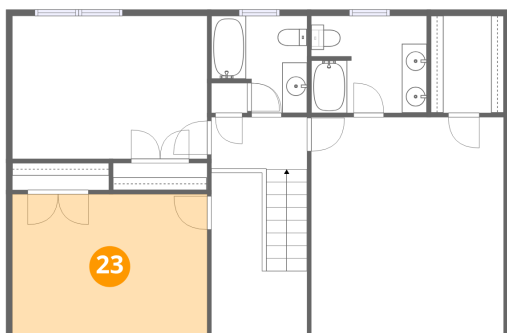

23 Floor 2 - Bedroom

Dimensions: 15'7" x 11'2"
Area: 174 sq. ft
Counted as living area: No

Heated: Yes
Finished: Yes
Enclosed: Yes
Contiguous: No
Permitted: Yes
Wet space: No
Addition: No
Conversion: No