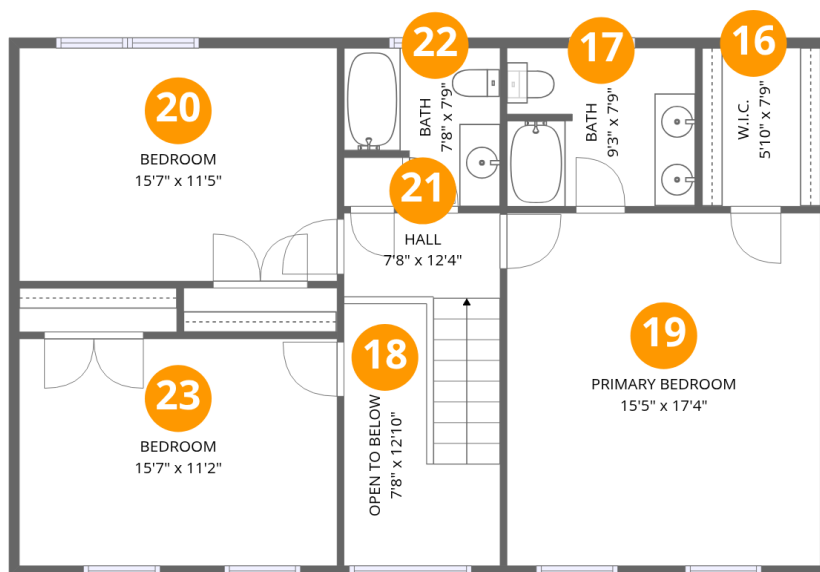

Home data report

2851 Deer Run Drive, South Prince George, Prince George County, Virginia, United States, 23805

Room dimensions

Floor 1

Total:1881sqft

Excluded: 1000sqft

#		Dimensions	sqft	Counted as living area
1	Foyer	7'8" x 13'8"	105 sq. ft	Yes
2	Deck	31'8" x 11'6"	365 sq. ft	No
3	Family Room	15'8" x 14'6"	228 sq. ft	Yes
4	Laundry	7'7" x 3'3"	24 sq. ft	Yes
5	Room	19'7" x 13'8"	268 sq. ft	Yes
6	Hall	14'4" x 3'9"	54 sq. ft	Yes
7	Bath	5'4" x 8'0"	43 sq. ft	Yes
8	Bedroom	14'4" x 19'1"	272 sq. ft	Yes
9	Living Room	16'0" x 25'5"	406 sq. ft	Yes
10	Kitchen	14'1" x 11'5"	162 sq. ft	Yes
11	Garage	25'0" x 25'5"	635 sq. ft	No

Home data report

**2851 Deer Run Drive, South Prince George, Prince George
County, Virginia, United States, 23805**

#		Dimensions	sqft	Counted as living area
12	Kitchen	11'10" x 19'0"	225 sq. ft	Yes
13	Dining Area	14'2" x 11'5"	162 sq. ft	Yes
14	Bath	4'4" x 7'8"	33 sq. ft	Yes
15	Pantry	3'8" x 3'10"	14 sq. ft	Yes

2851 Deer Run Drive, South Prince George, Prince George County, Virginia, United States, 23805

Room dimensions

Floor 2

Total:930sqft Excluded: 70sqft

#		Dimensions	sqft	Counted as living area
16	W.I.C.	5'10" x 7'9"	45 sq. ft	Yes
17	Bath	9'3" x 7'9"	72 sq. ft	Yes
18	Open To Below	7'8" x 12'10"	99 sq. ft	No
19	Primary Bedroom	15'5" x 17'4"	267 sq. ft	Yes
20	Bedroom	15'7" x 11'5"	179 sq. ft	Yes
21	Hall	7'8" x 12'4"	94 sq. ft	Yes
22	Bath	7'8" x 7'9"	60 sq. ft	Yes
23	Bedroom	15'7" x 11'2"	174 sq. ft	Yes

2 Floor 1 - Deck

Dimensions: 31'8" x 11'6"
Area: 365 sq. ft
Counted as living area: No

Heated: No
Finished: No
Enclosed: No
Contiguous: Yes
Permitted: Yes
Wet space: No
Addition: No
Conversion: No

2851 Deer Run Drive, South Prince George, Prince George County, Virginia, United States, 23805