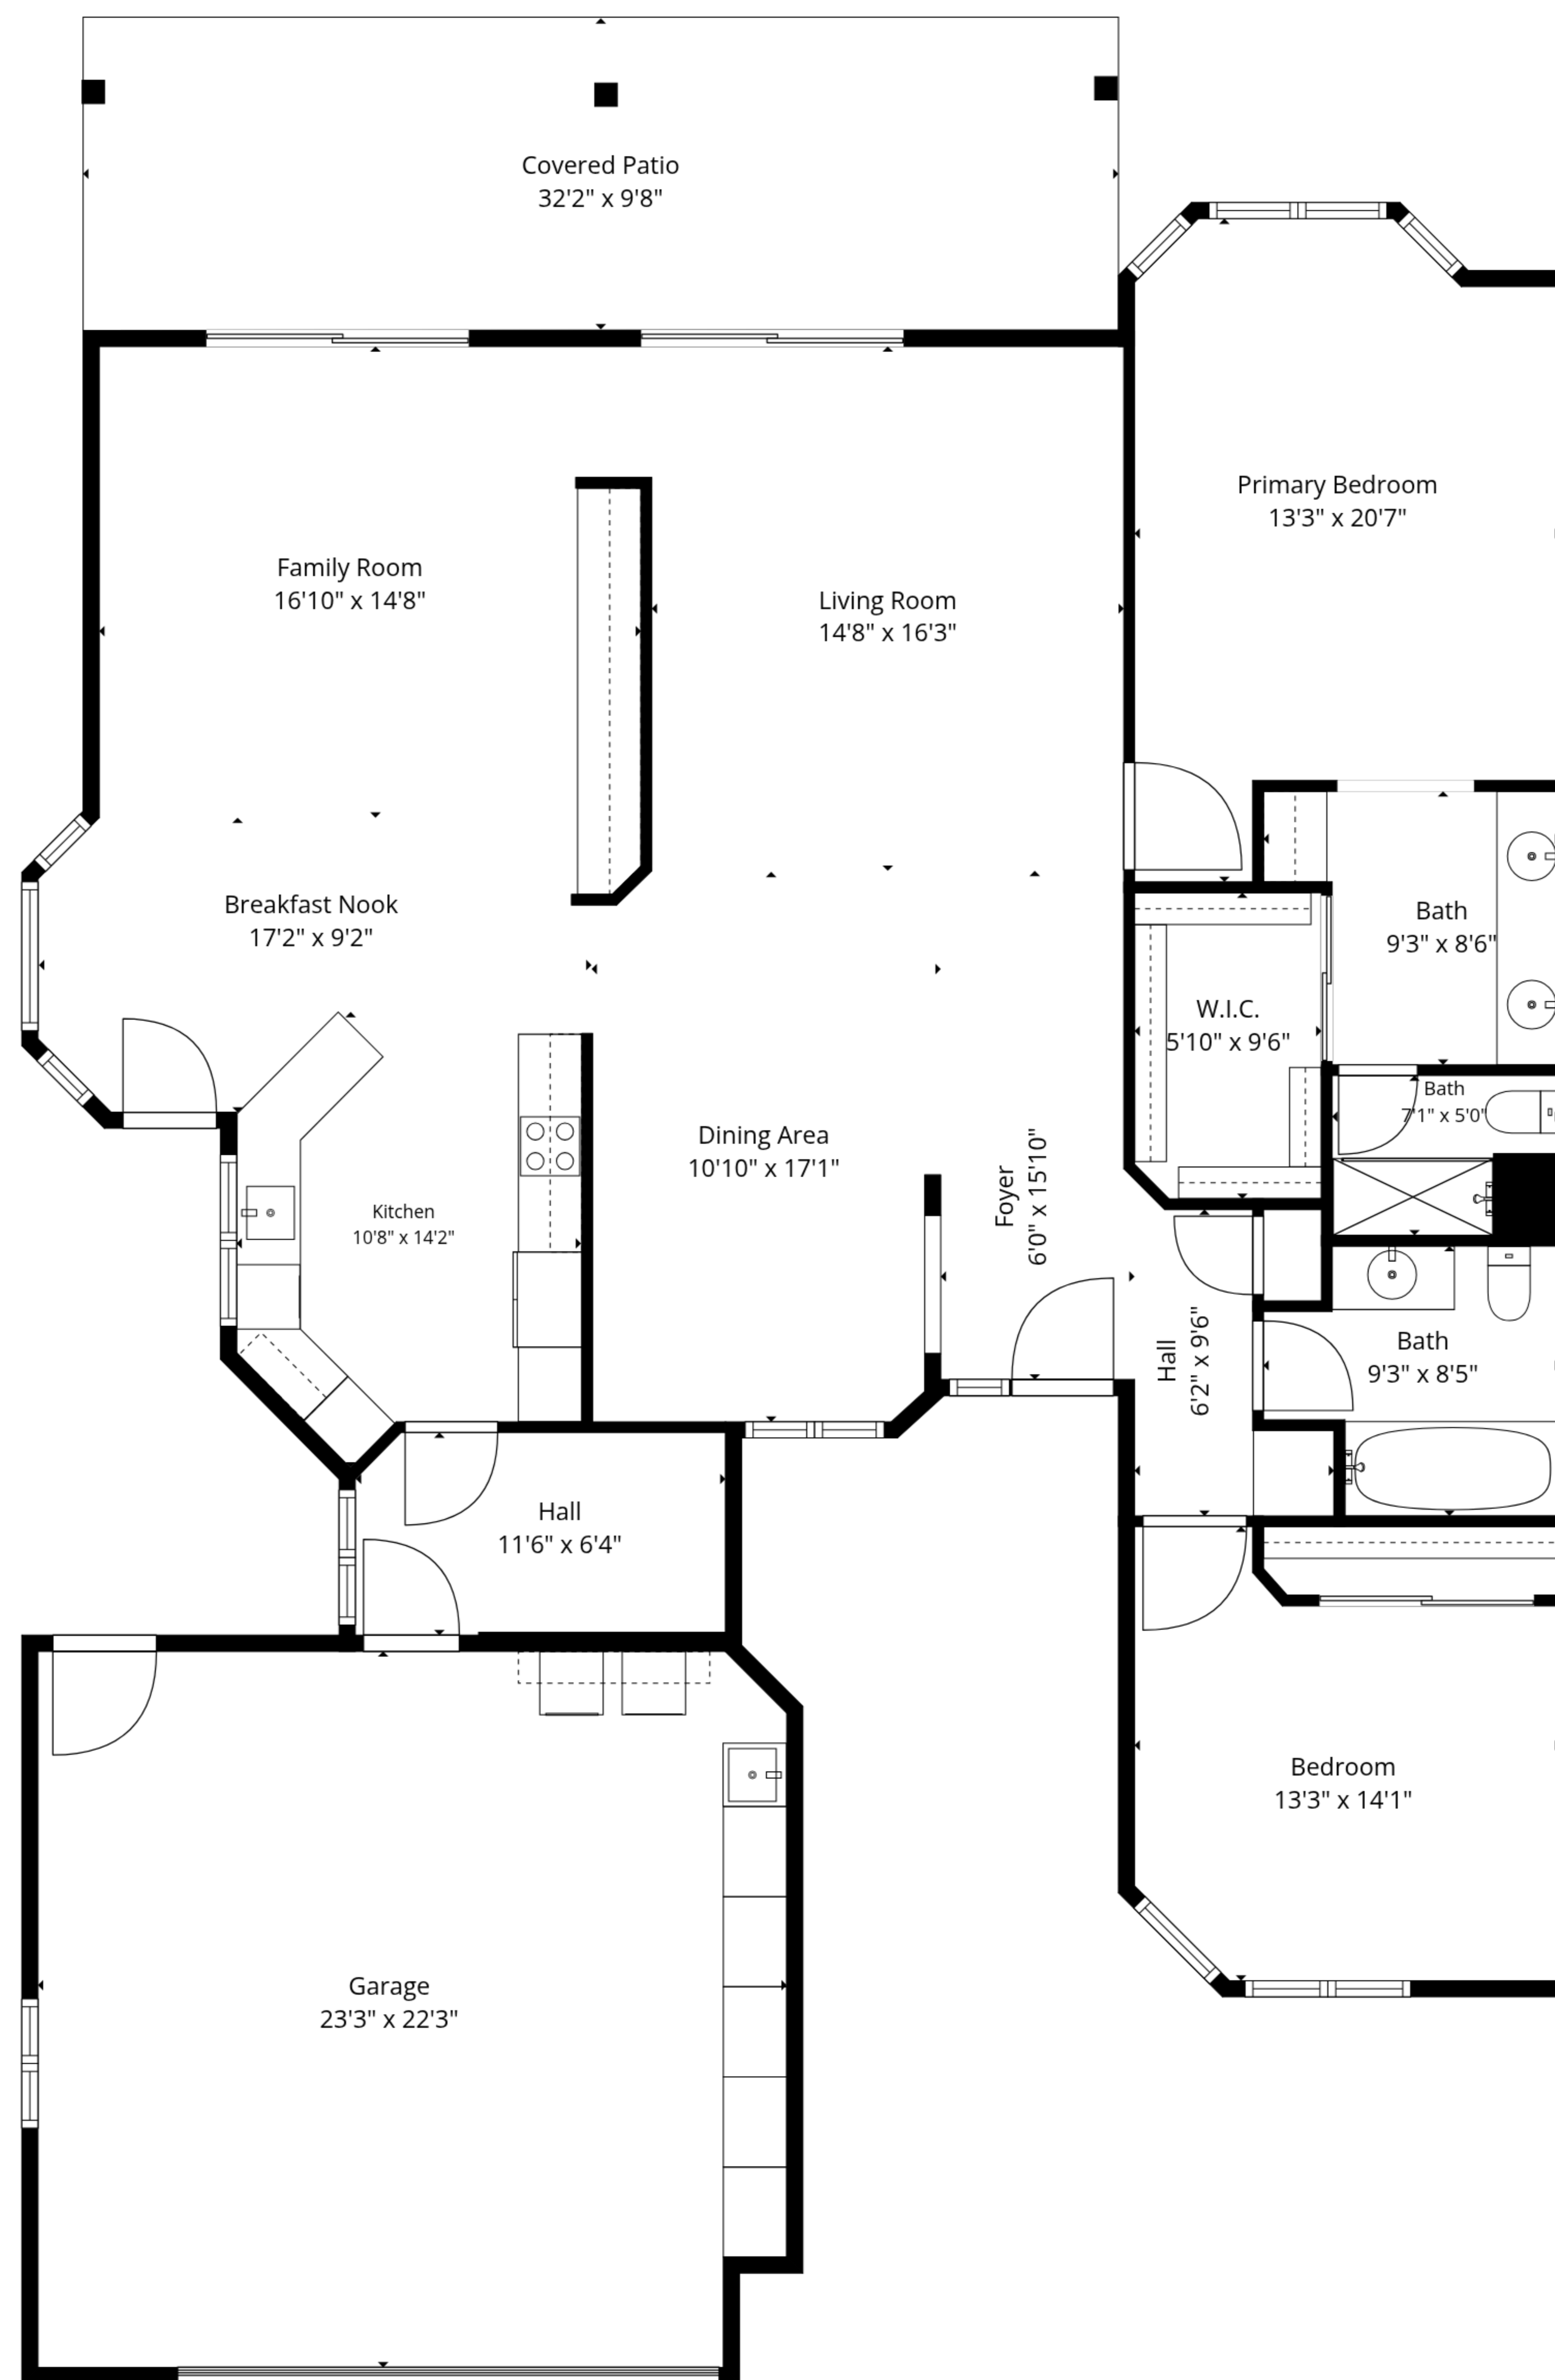

TOTAL: 1820 sq. ft

1st floor: 1820 sq. ft

EXCLUDED AREAS: GARAGE: 508 sq. ft, COVERED PATIO: 312 sq. ft, WALLS: 144 sq. ft

Measurements Are Deemed Reliable, But Not Guaranteed.

TOTAL: 1820 sq. ft

1st floor: 1820 sq. ft

EXCLUDED AREAS: GARAGE: 508 sq. ft, COVERED PATIO: 312 sq. ft, WALLS: 144 sq. ft

Measurements Are Deemed Reliable, But Not Guaranteed.