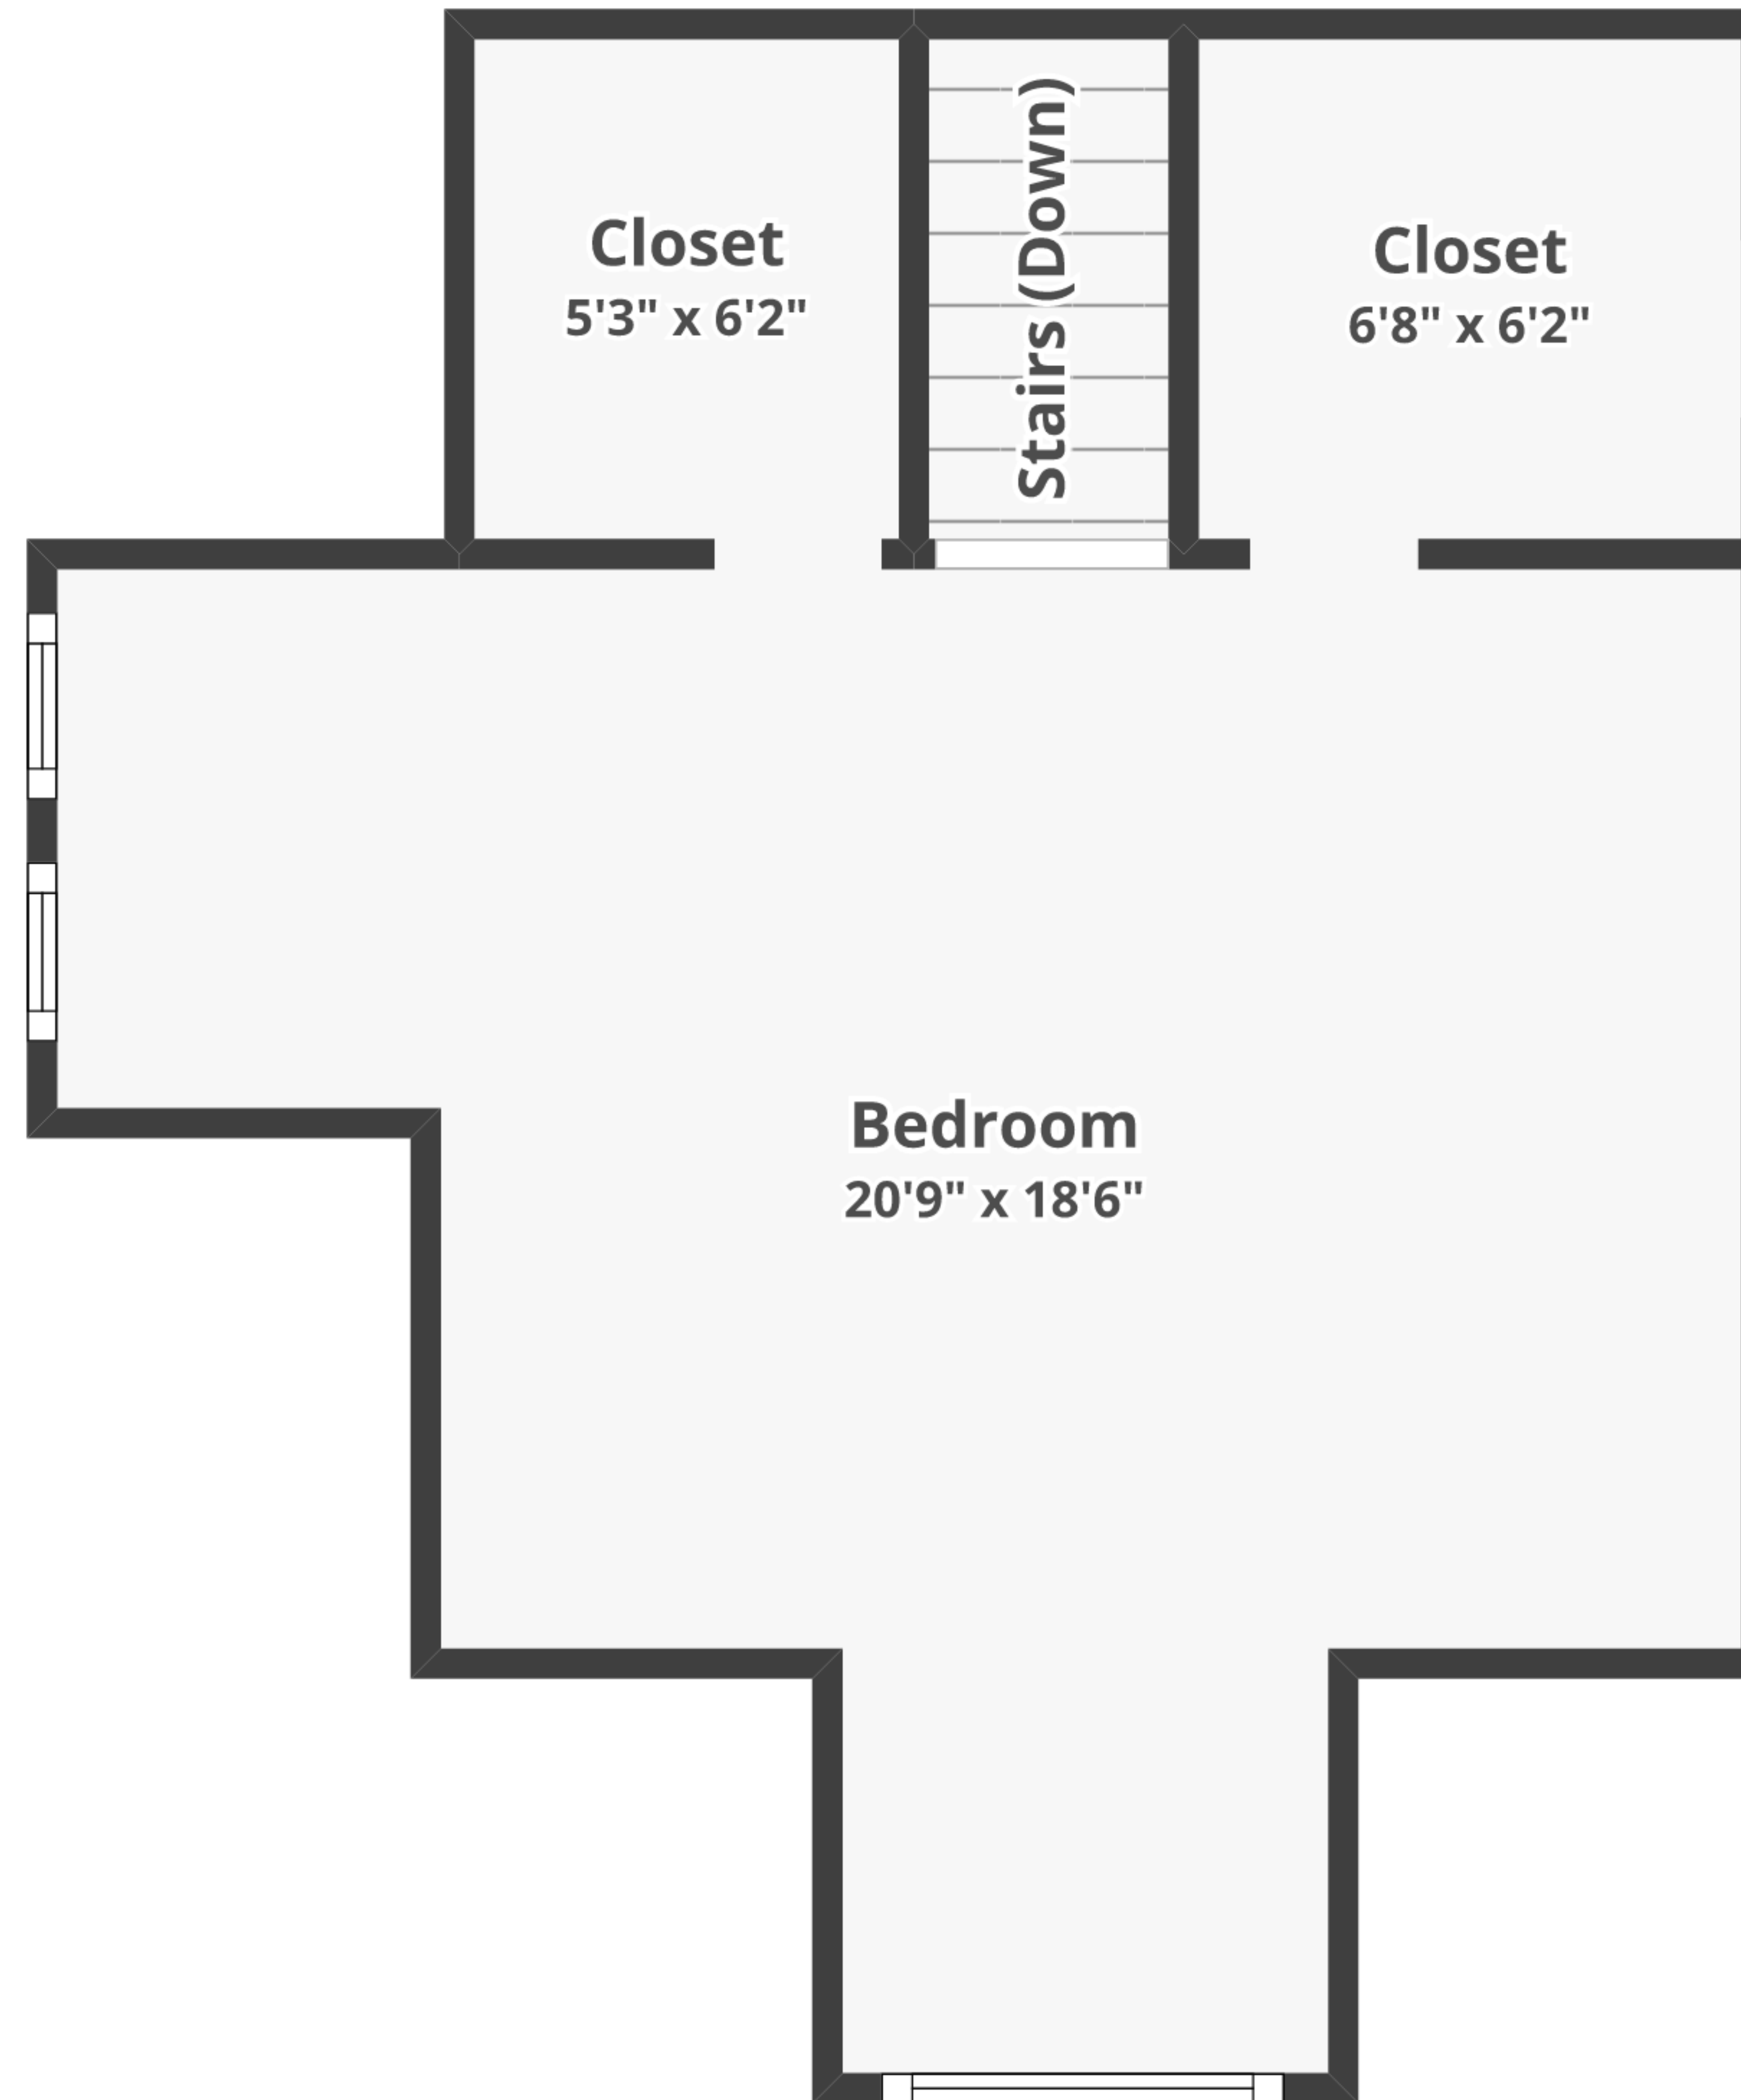

4531 8th Ave, Temple, PA 19560

Total finished area: ~1,278.03 sq. ft.

Total unfinished area: ~651.9 sq. ft.

Floor 2

Finished area: ~367.64 sq. ft.

Unfinished area: ~0 sq. ft.