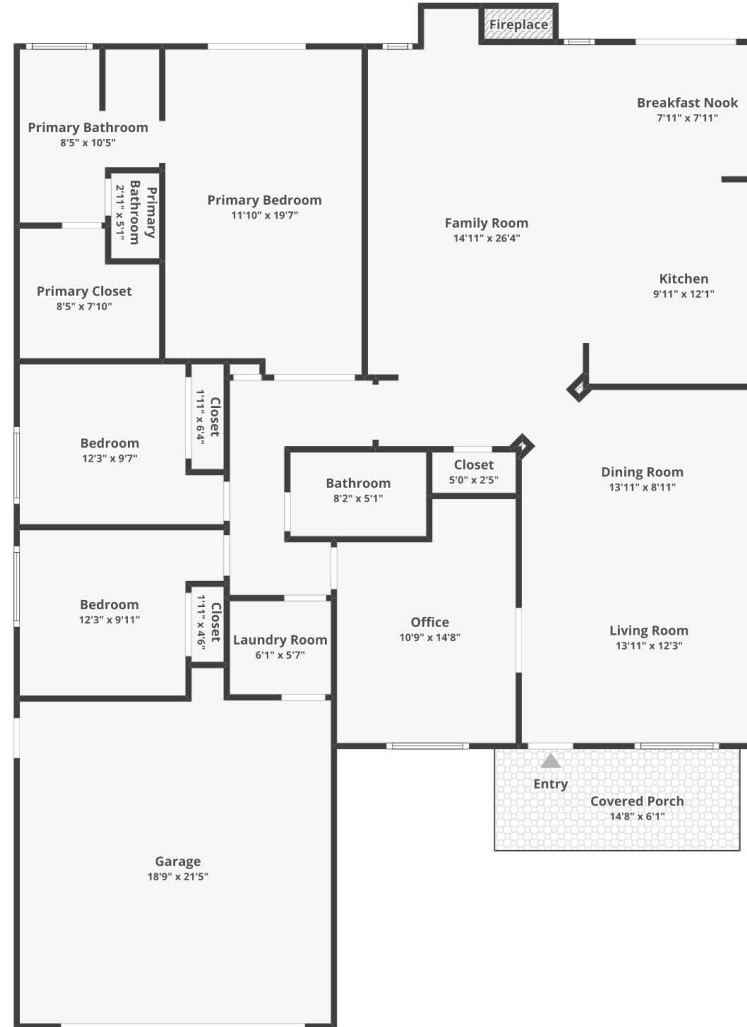

2109 Ashley Ln, Tracy, CA 95377

Total finished area: ~1,715.47 sq. ft.

Main Floor

Finished area: ~1,715.47 sq. ft.