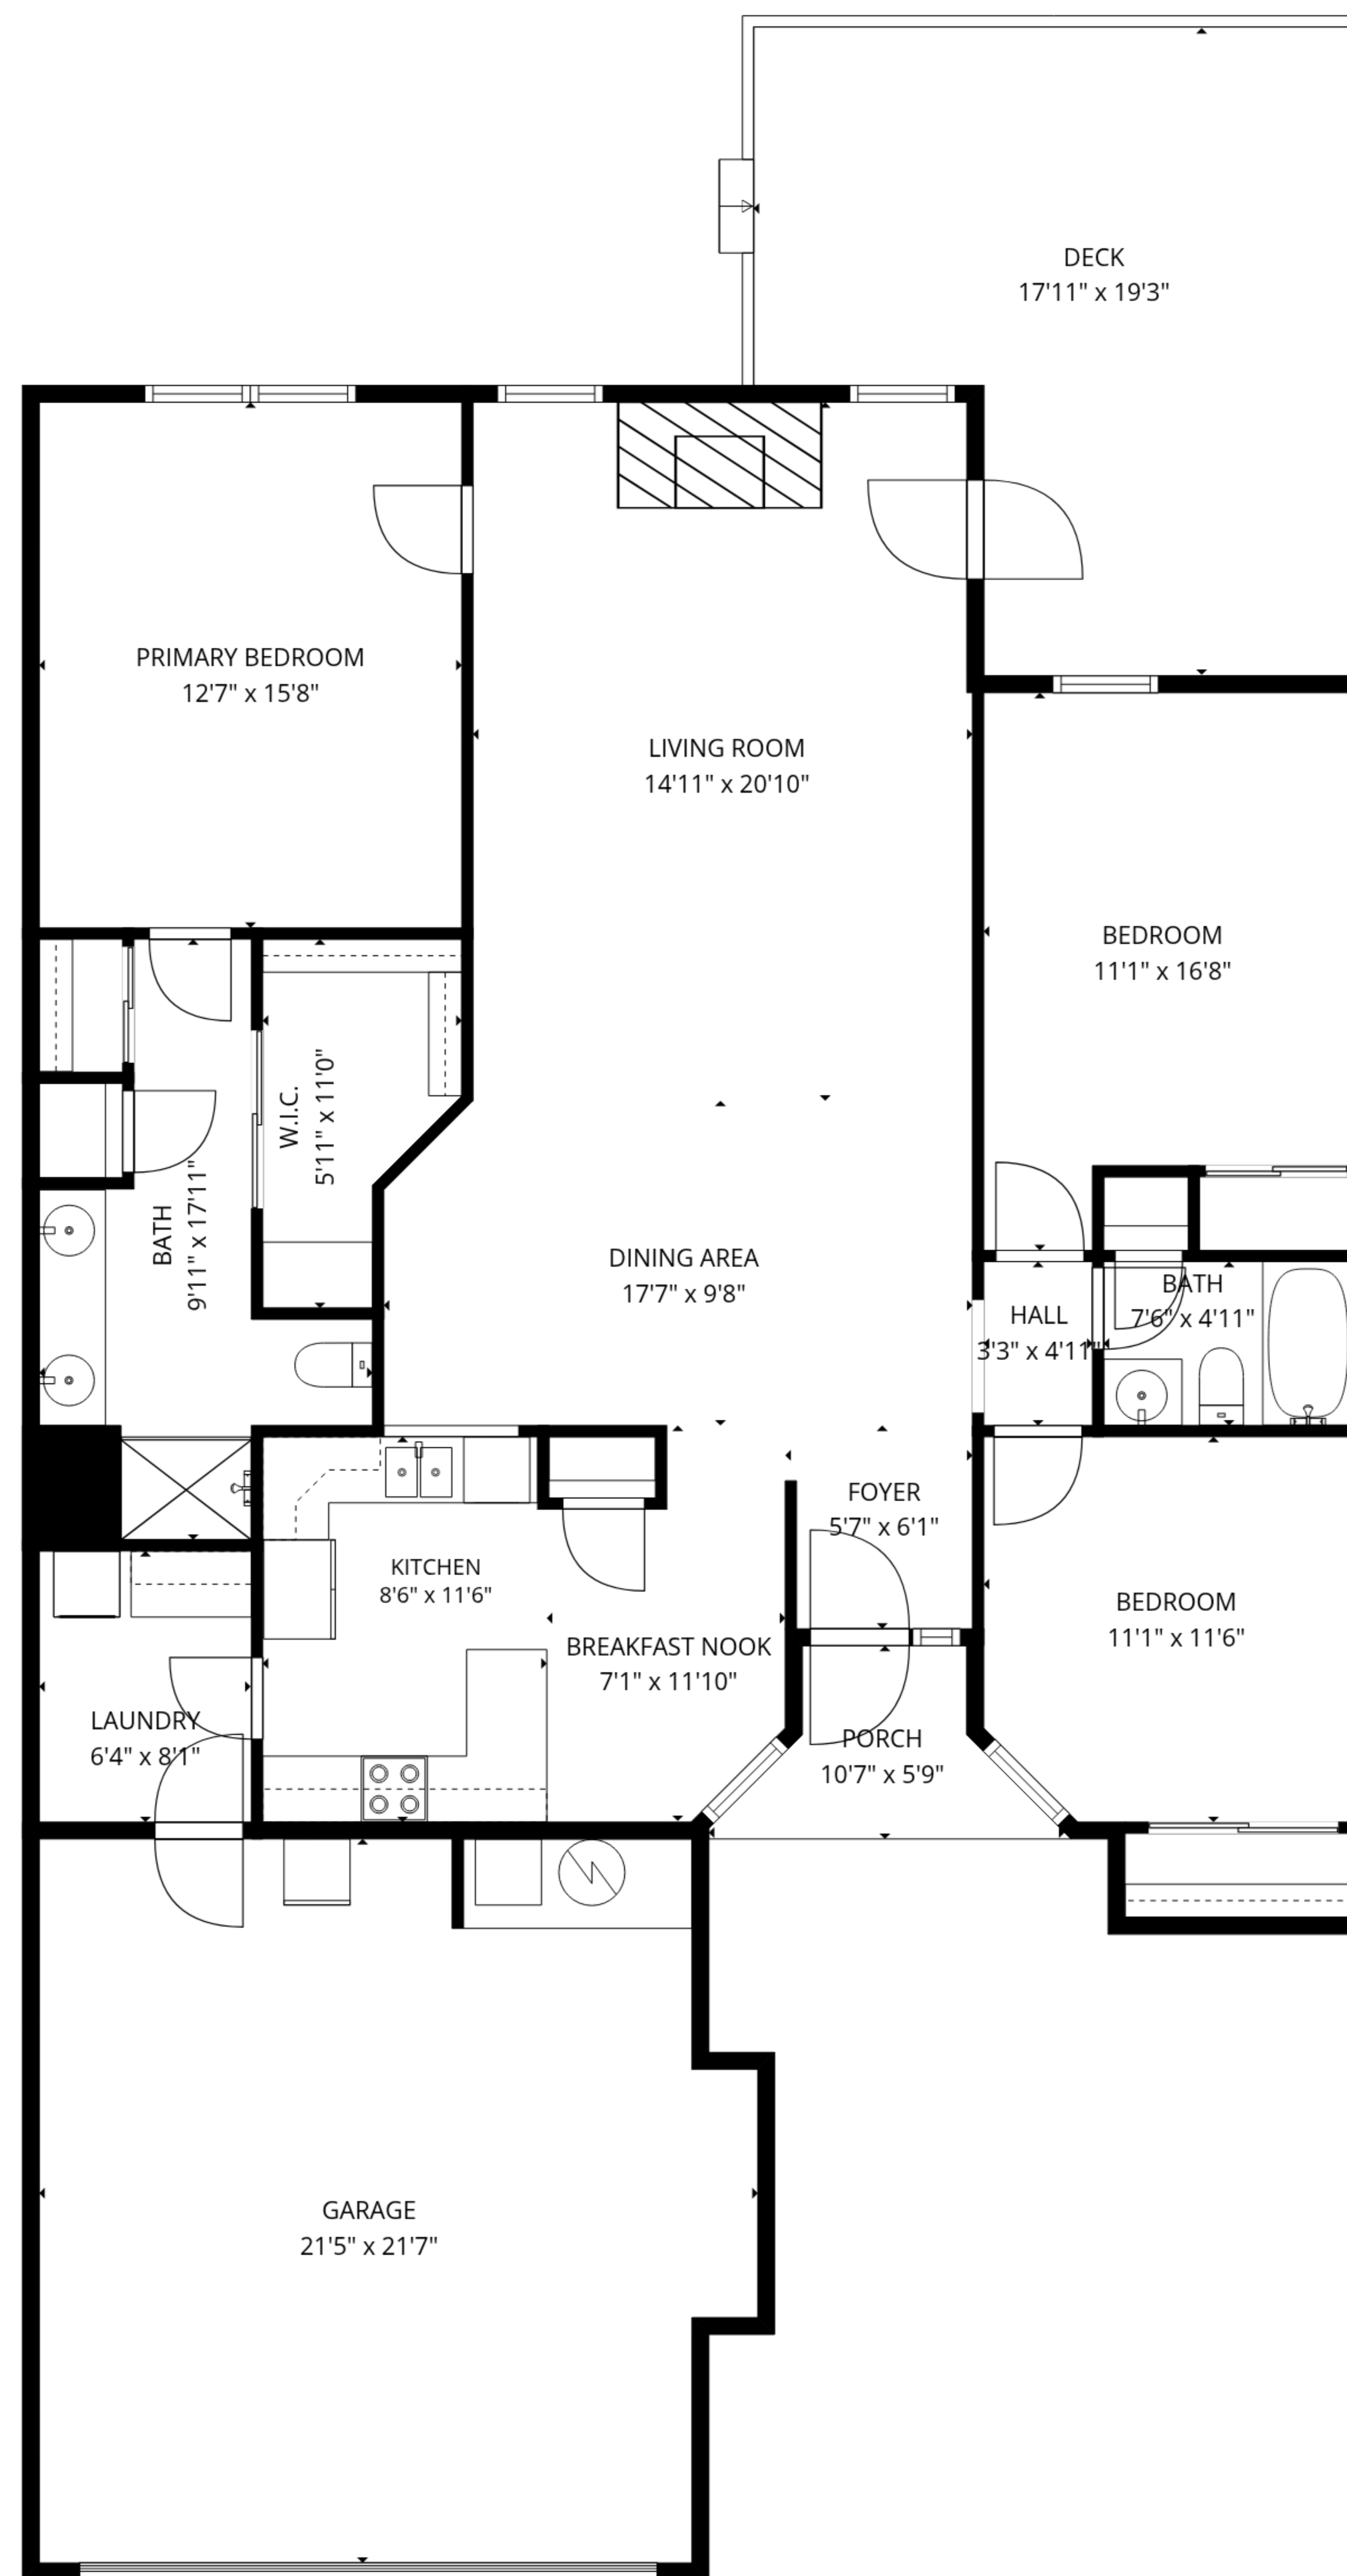

TOTAL: 1538 sq. ft
 1st floor: 1538 sq. ft
 EXCLUDED AREAS: GARAGE: 434 sq. ft, PORCH: 38 sq. ft, DECK: 287 sq. ft,
 WALLS: 126 sq. ft

TOTAL: 1538 sq. ft
 1st floor: 1538 sq. ft
 EXCLUDED AREAS: GARAGE: 434 sq. ft, PORCH: 38 sq. ft, DECK: 287 sq. ft,
 WALLS: 126 sq. ft