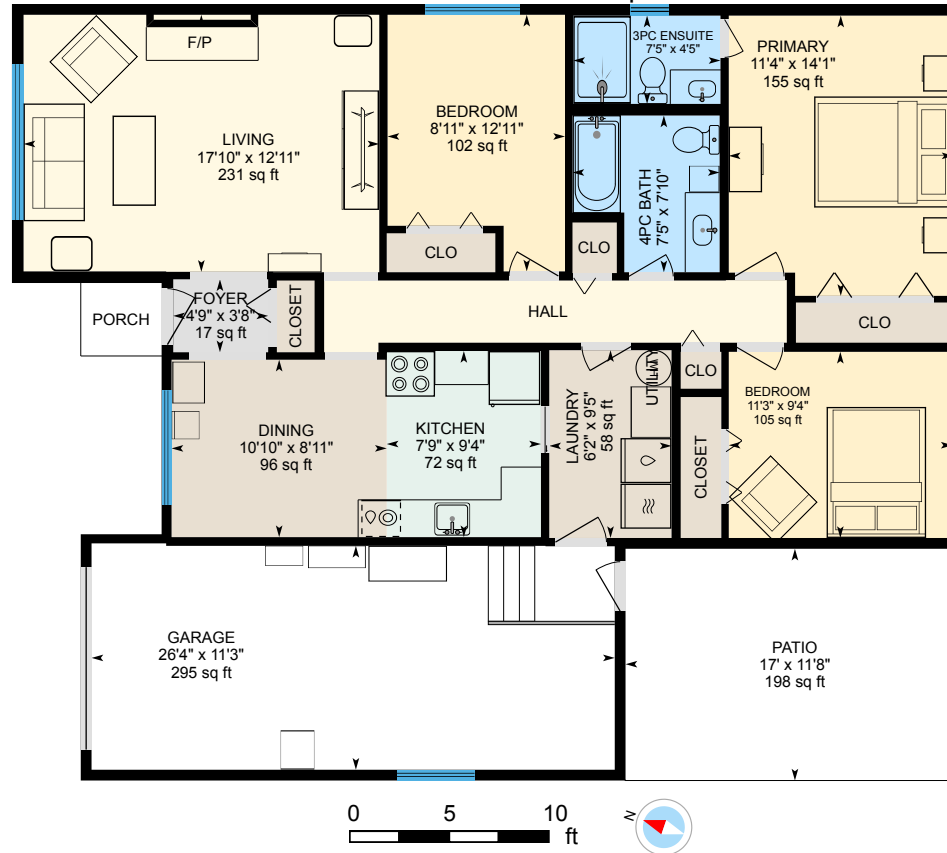

T&T Team
ISLAND HOMES
4 YOU *It's a Lifestyle*

Tim Webb & Tina Gonzalez

eXp Realty
250.240.3222 Tim
info@islandhomes4you.com

Main Floor (7ft 11in)

Exterior Area 1204.43 sq ft

4193 Clubhouse Dr, Nanaimo, BC

For illustrative purposes only. All reported dimensions, property sizes and floor areas are approximate and subject to independent verification. To the extent permitted by law, no warranty is made as to accuracy or completeness, and no liability will be accepted for any errors or omissions.