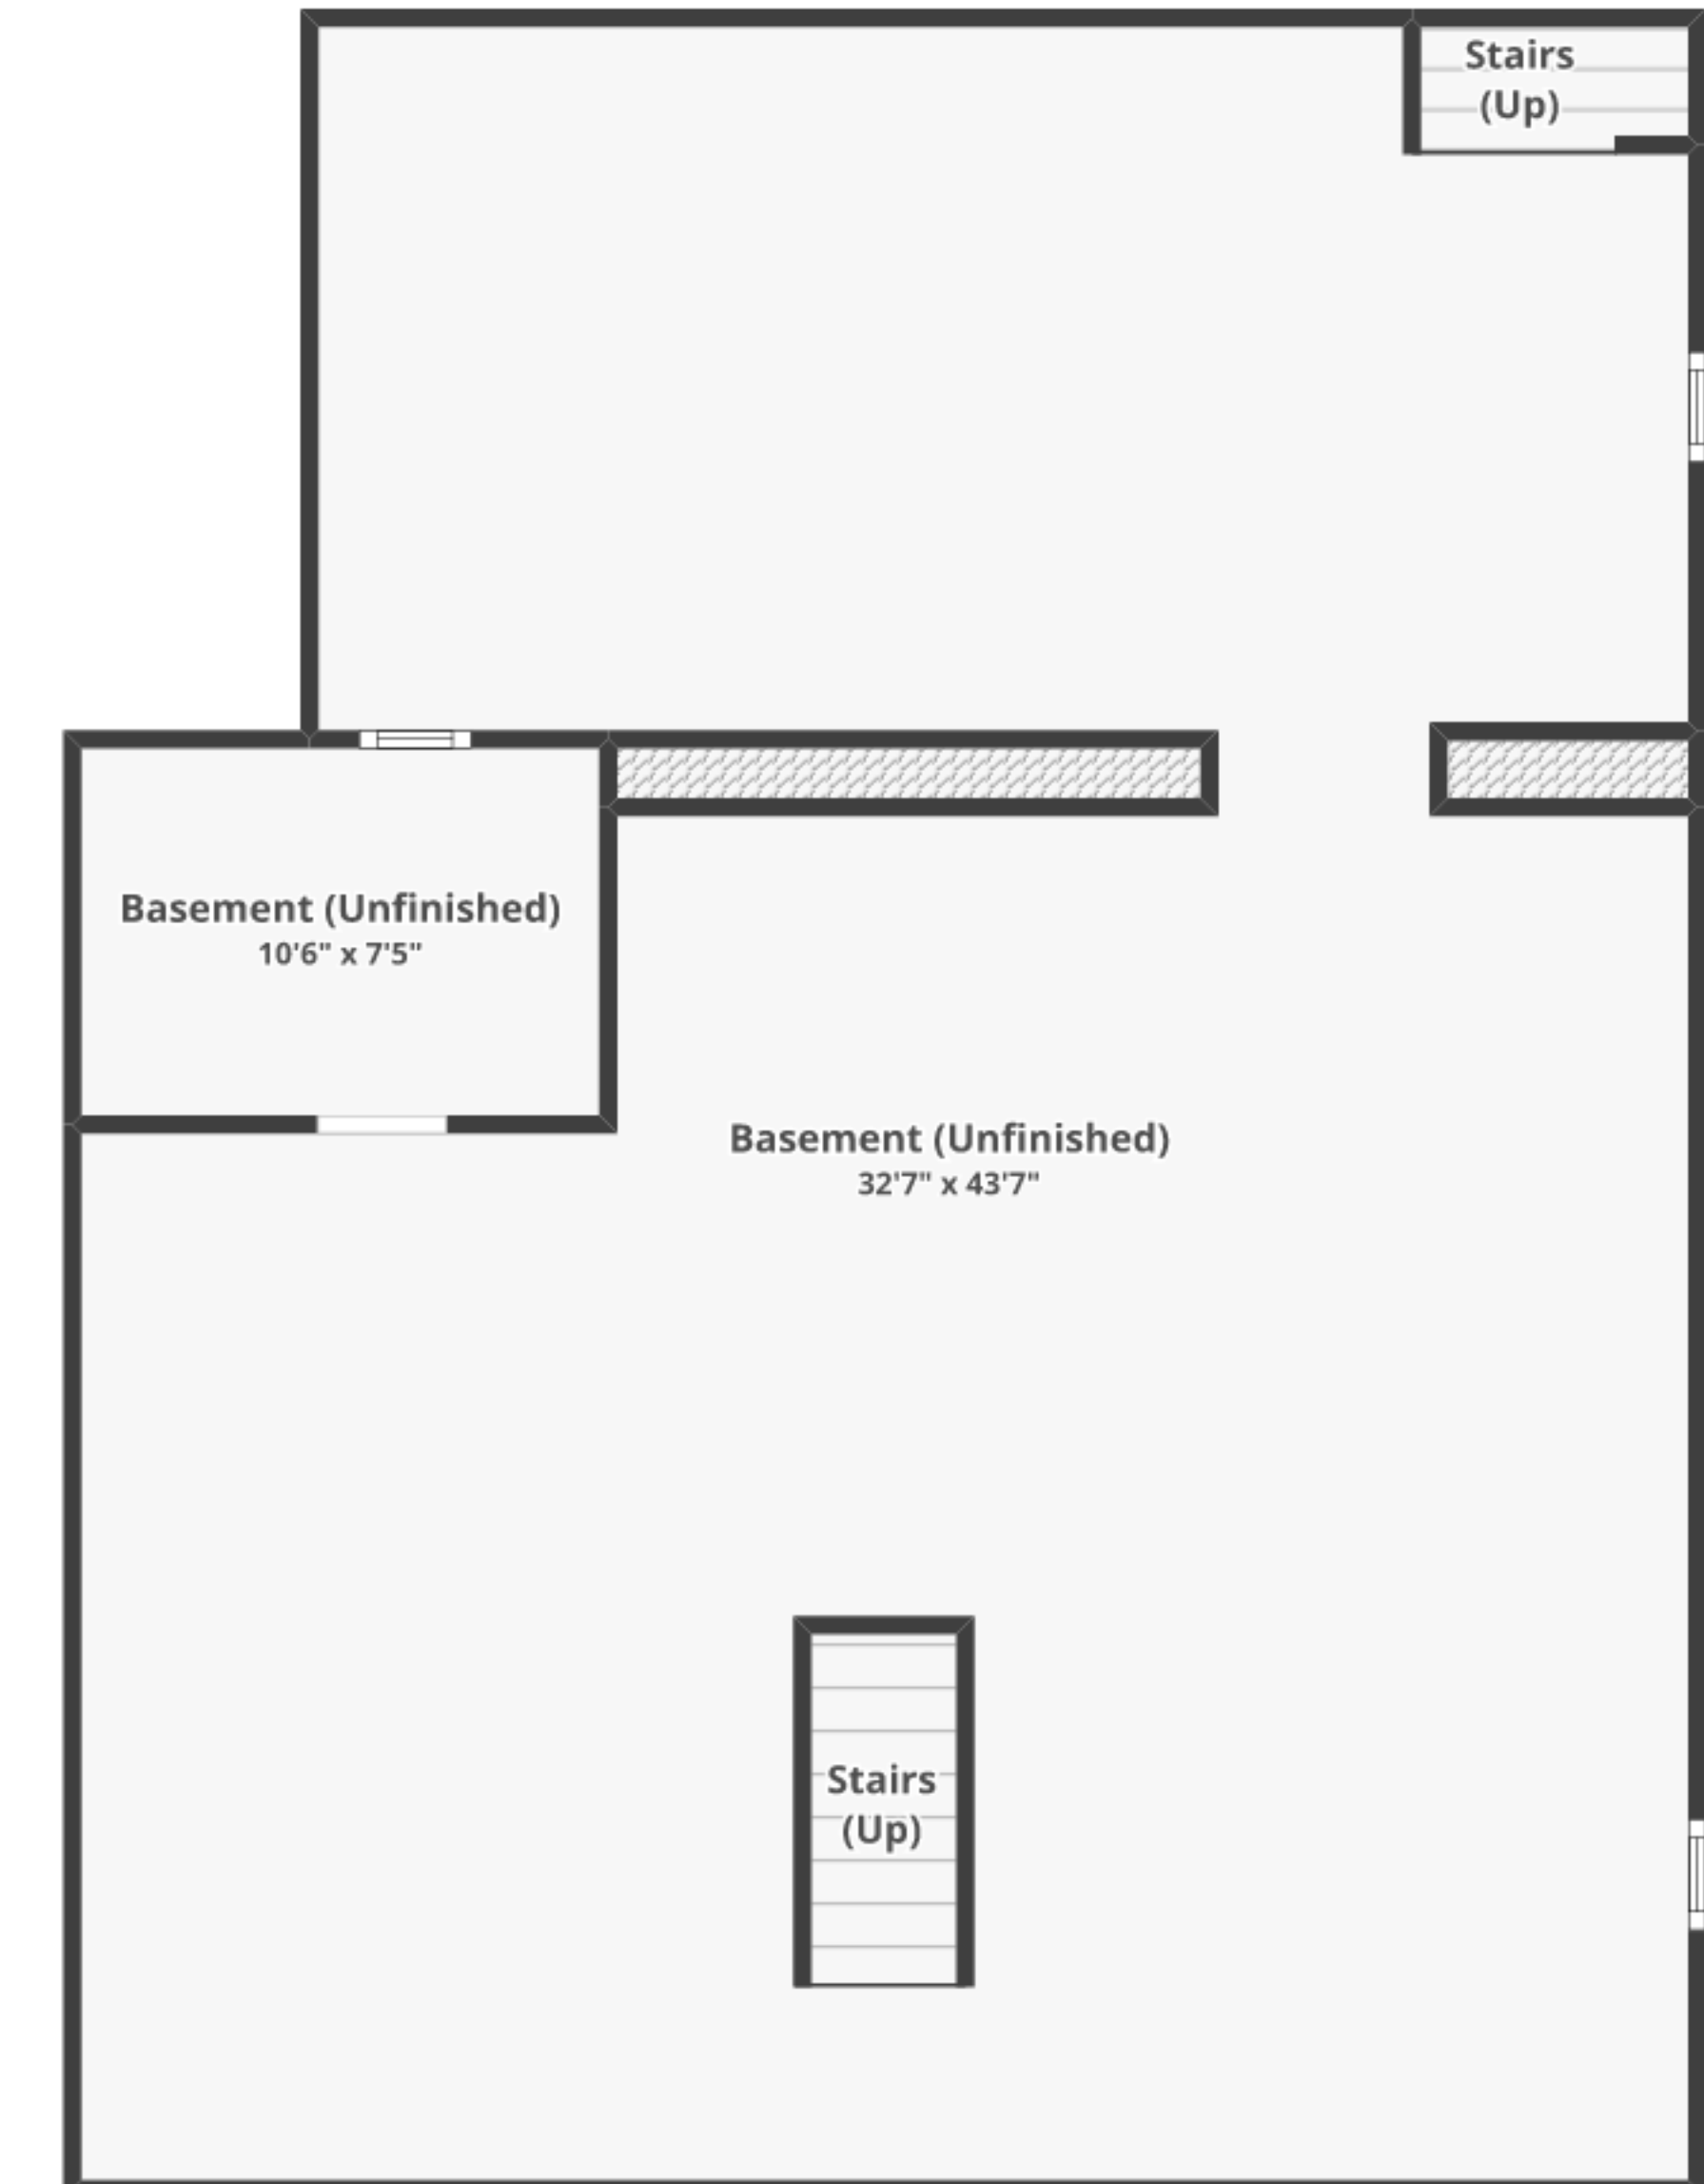

3216 Sweet Arrow Lake Rd, Pine Grove, PA 17963

Total finished area: ~2,409.11 sq. ft.

Total unfinished area: ~ 1,295.92 sq. ft.

FLOOR 1
Finished area: ~1,295.13 sq. ft.
Unfinished area: ~2.98 sq. ft.

FLOOR 2
Finished area: ~378.22 sq. ft.
Unfinished area: ~2.08 sq. ft.

BASEMENT
Finished area: ~0 sq. ft.
Unfinished area: ~1,290.87 sq. ft.