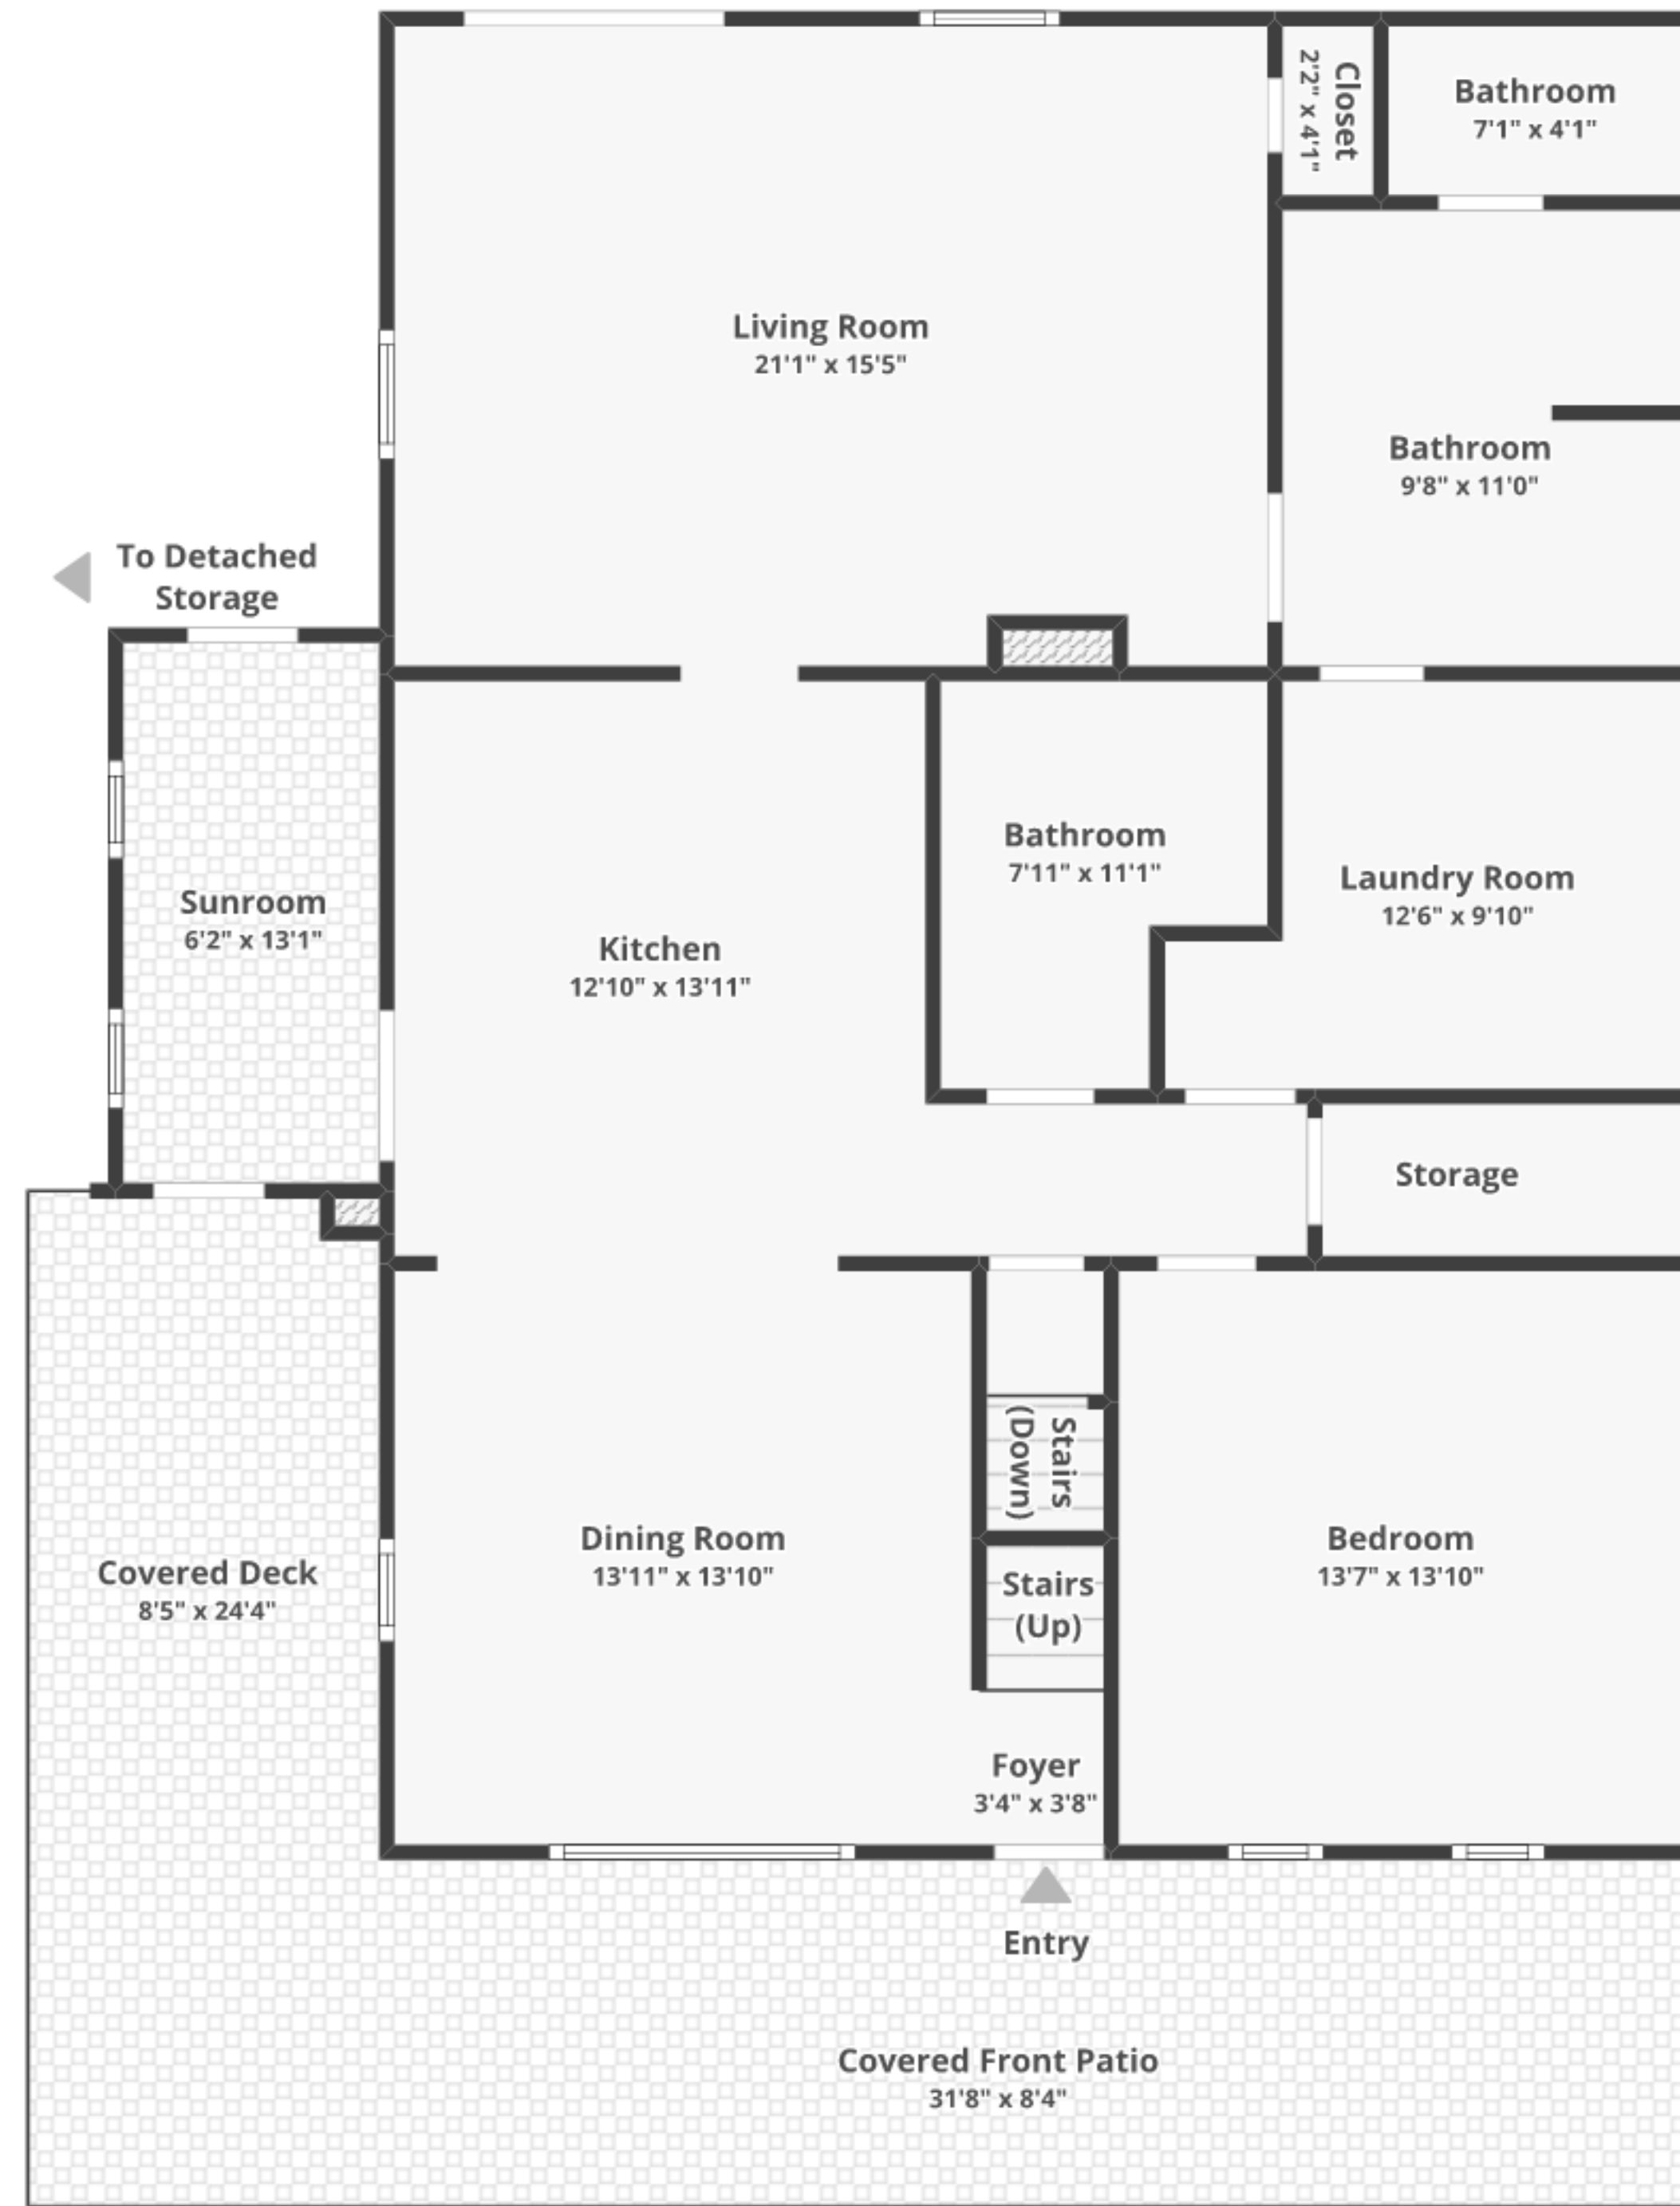

3216 Sweet Arrow Lake Rd, Pine Grove, PA 17963

Total finished area: ~2,409.11 sq. ft.

Total unfinished area: ~ 1,295.92 sq. ft.

FLOOR 1
Finished area: ~1,295.13 sq. ft.
Unfinished area: ~2.98 sq. ft.

FLOOR 2
Finished area: ~378.22 sq. ft.
Unfinished area: ~2.08 sq. ft.

BASEMENT
Finished area: ~0 sq. ft.
Unfinished area: ~1,290.87 sq. ft.