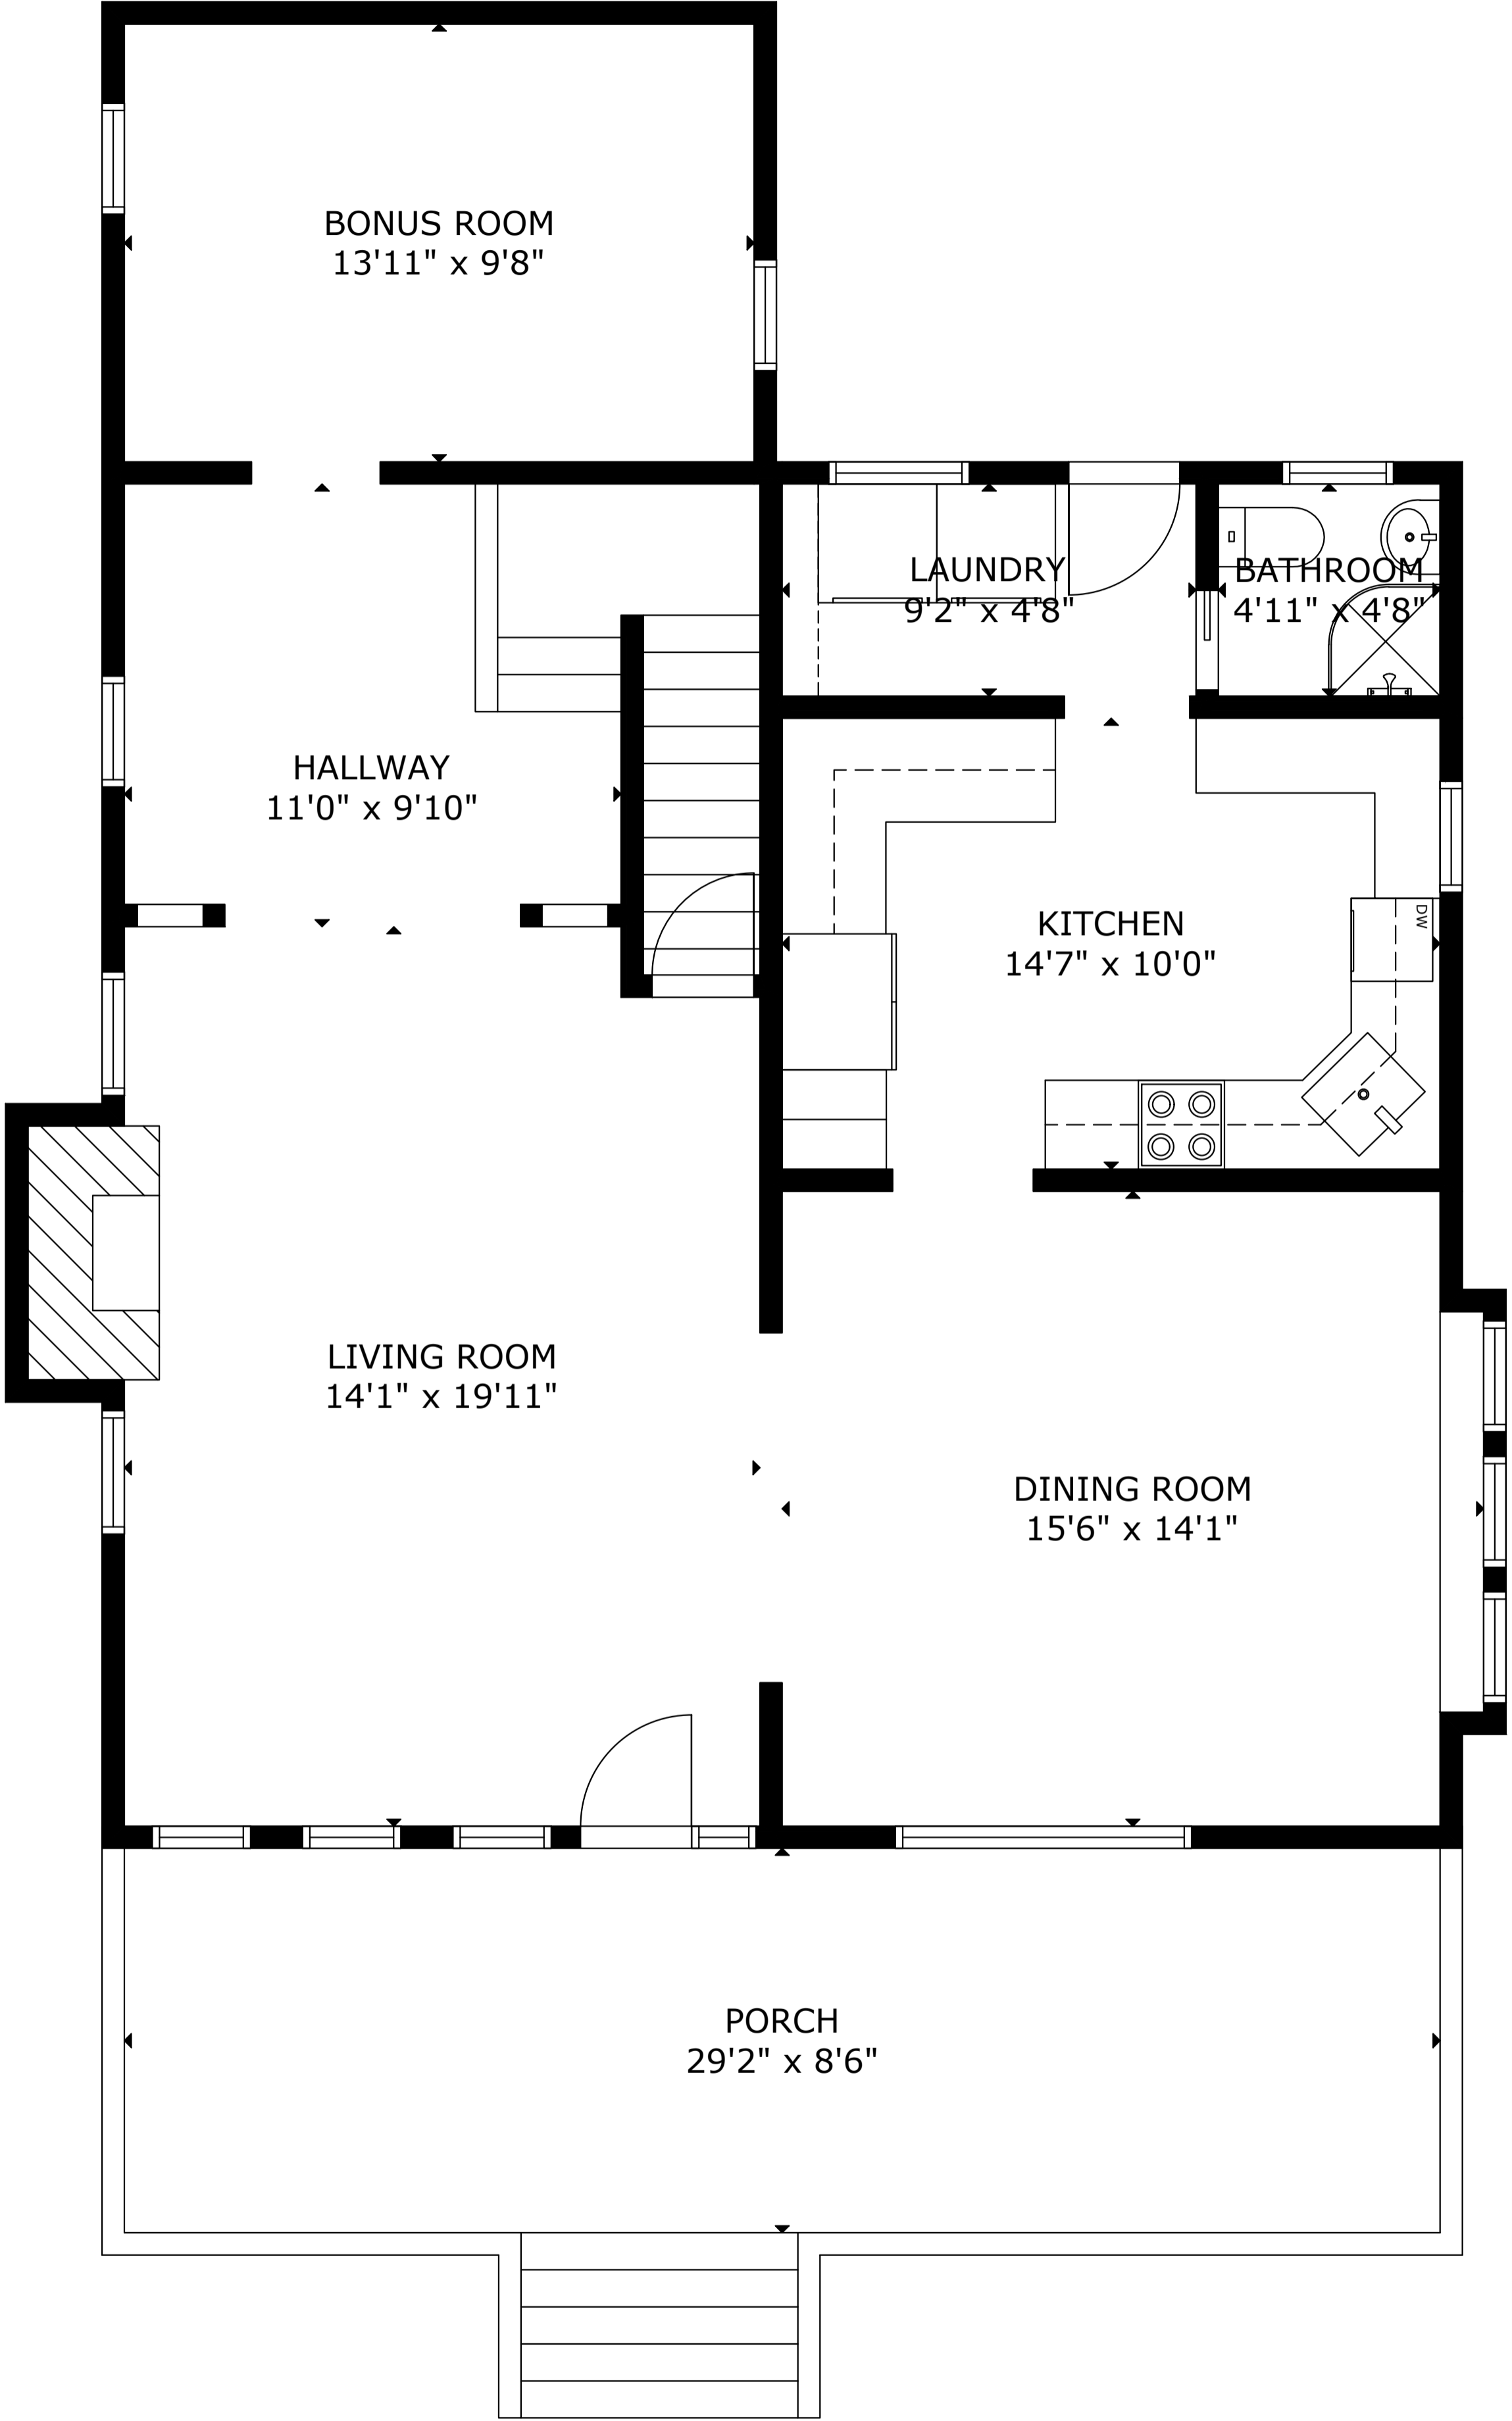

21 CENTER ST, , BUDD LAKE, NJ, 07828, UNITED STATES

GROSS INTERNAL AREA
TOTAL: 2,171 sq ft

LOWER FLOOR: 413 sq ft, MAIN FLOOR: 1,028 sq ft, SECOND FLOOR: 730 sq ft

EXCLUDED AREAS: PORCH: 248 sq ft

THIS FLOOR PLAN IS PROVIDED FOR ILLUSTRATION PURPOSES ONLY WITH THE PERMISSION OF THE SELLER. ROOM POSITIONS AND DIMENSIONS ARE APPROXIMATE AND ARE NOT GUARANTEED TO BE EXACT OR TO SCALE. THE BUYER SHOULD CONFIRM MEASUREMENTS FOR ACCURACY.