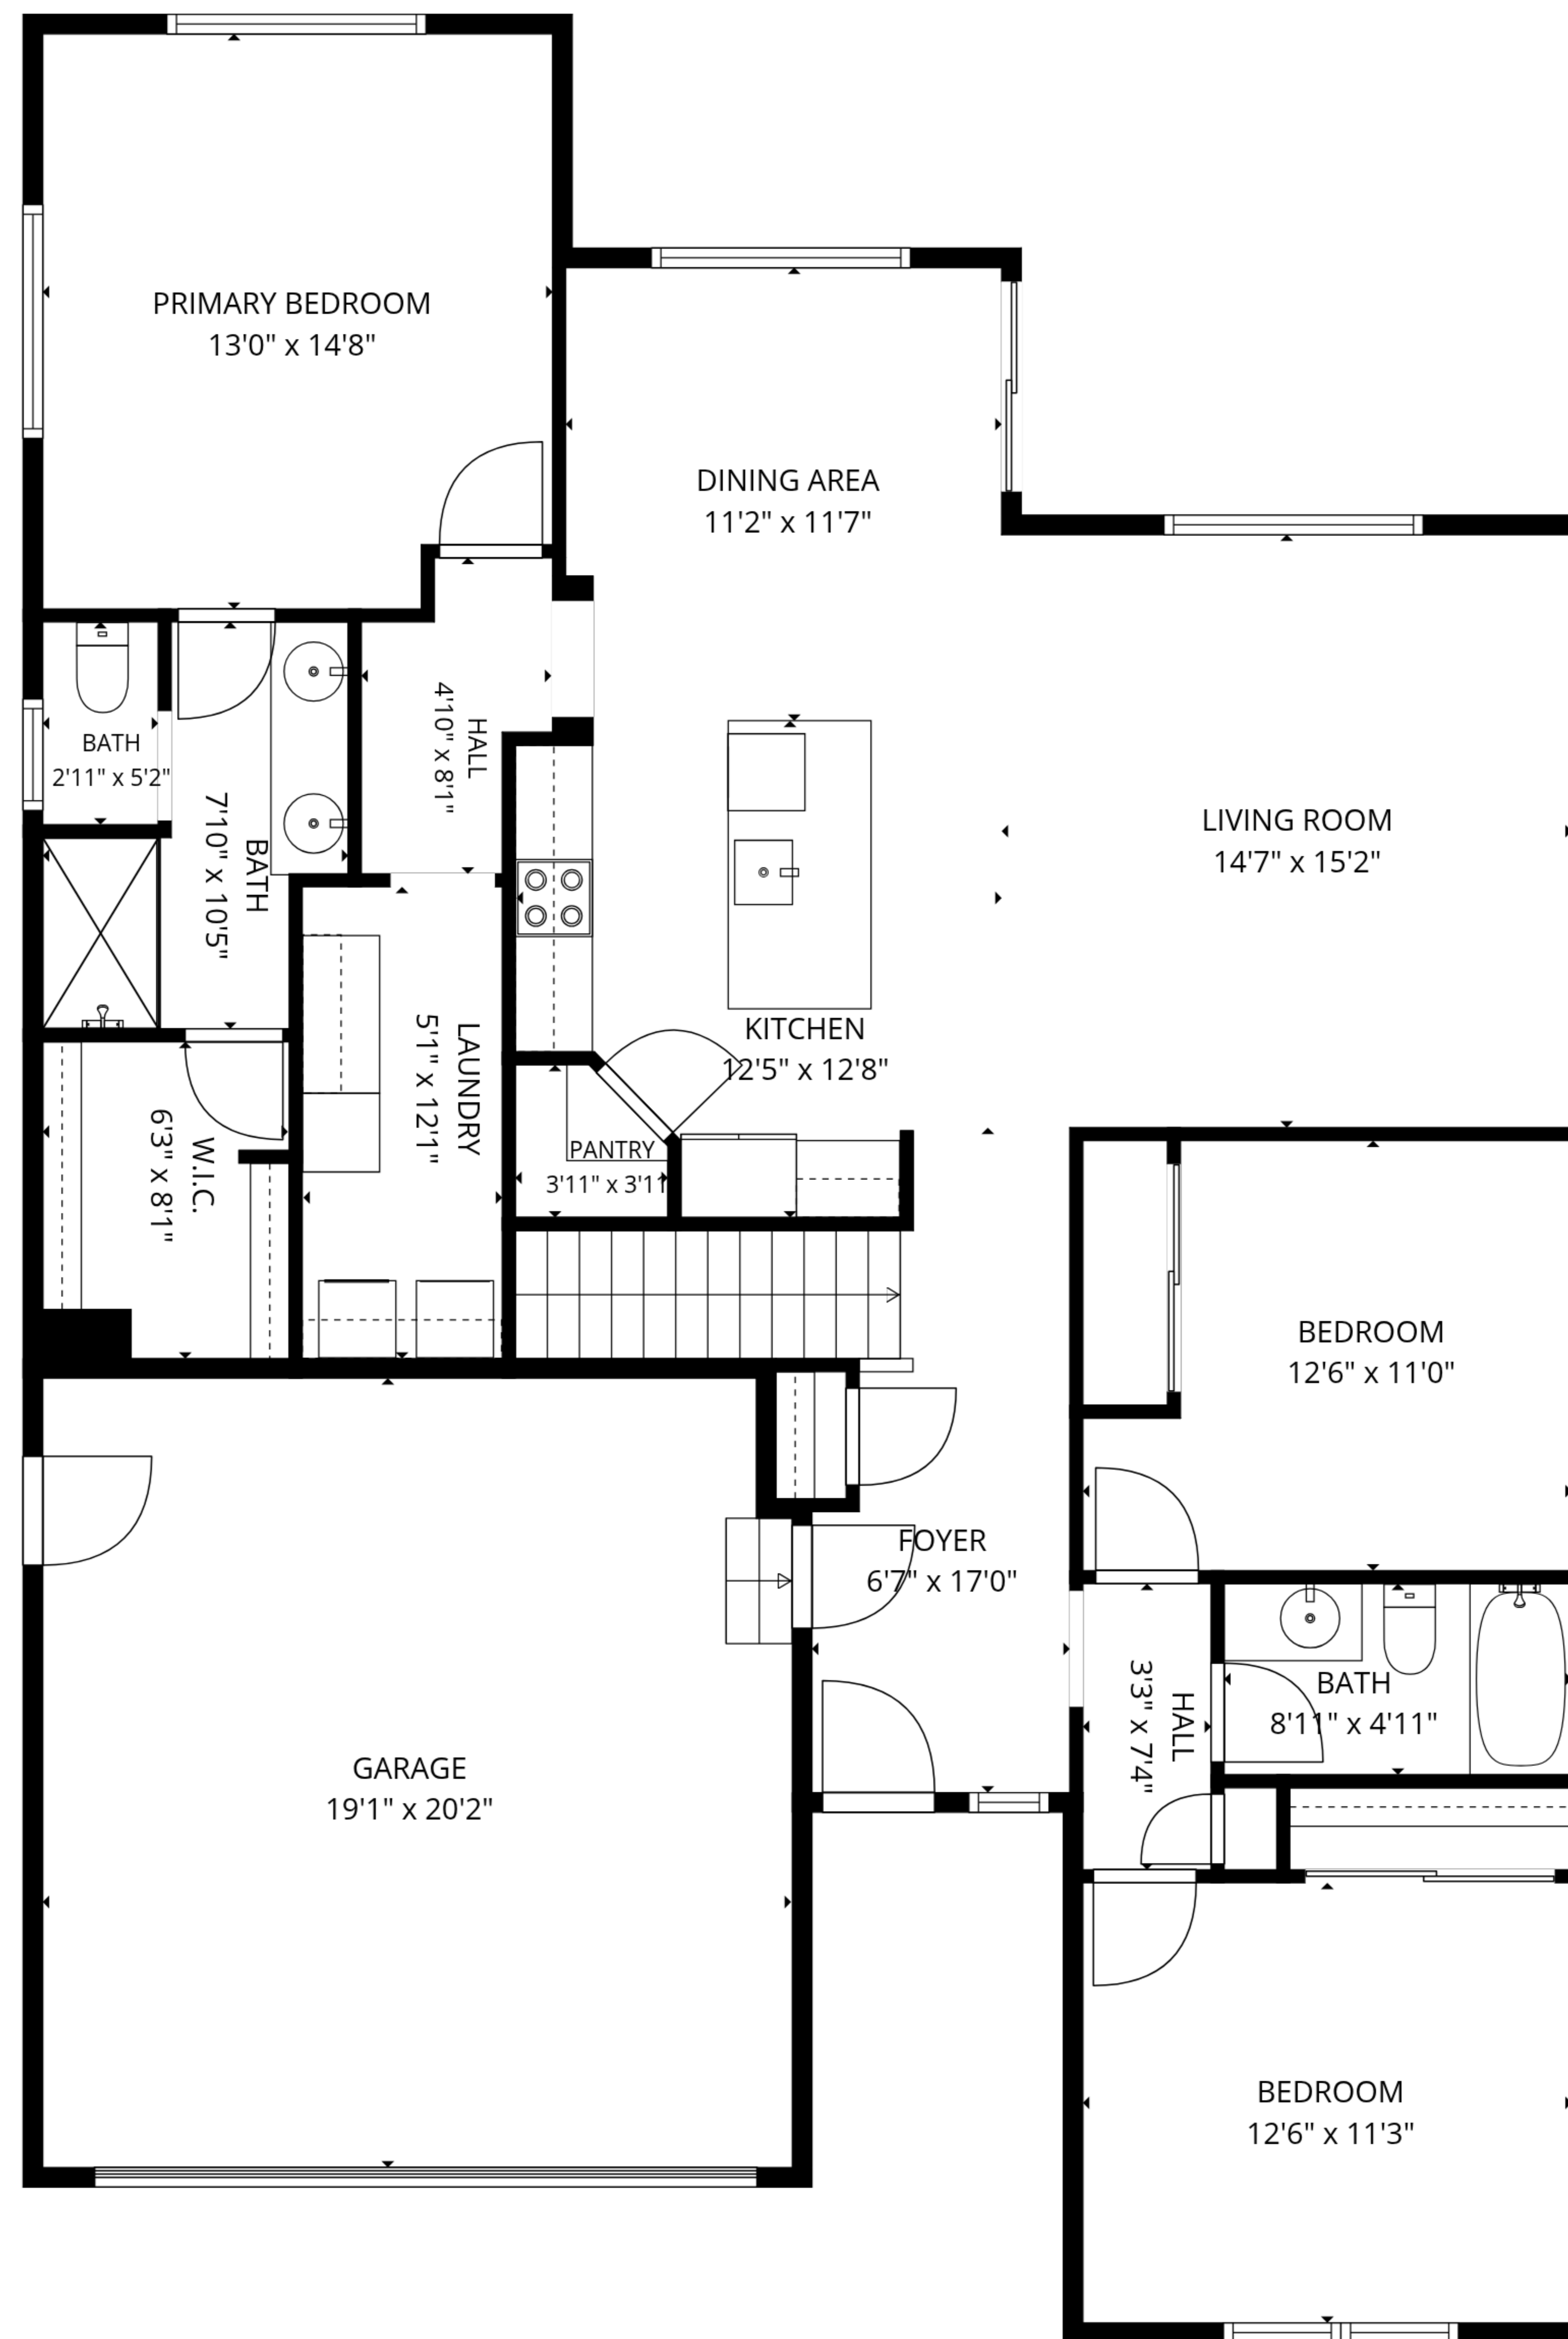

TOTAL: 1486 sq. ft

Basement: 31 sq. ft, 1st floor: 1455 sq. ft

EXCLUDED AREAS: BASEMENT: 1380 sq. ft, GARAGE: 383 sq. ft, WALLS: 223 sq. ft

SIZES AND DIMENSIONS ARE APPROXIMATE, ACTUAL MAY VARY.

TOTAL: 1486 sq. ft

Basement: 31 sq. ft, 1st floor: 1455 sq. ft

EXCLUDED AREAS: BASEMENT: 1380 sq. ft, GARAGE: 383 sq. ft, WALLS: 223 sq. ft

SIZES AND DIMENSIONS ARE APPROXIMATE, ACTUAL MAY VARY.

TOTAL: 1486 sq. ft
 Basement: 31 sq. ft, 1st floor: 1455 sq. ft
 EXCLUDED AREAS: BASEMENT: 1380 sq. ft, GARAGE: 383 sq. ft, WALLS: 223 sq. ft

SIZES AND DIMENSIONS ARE APPROXIMATE, ACTUAL MAY VARY.