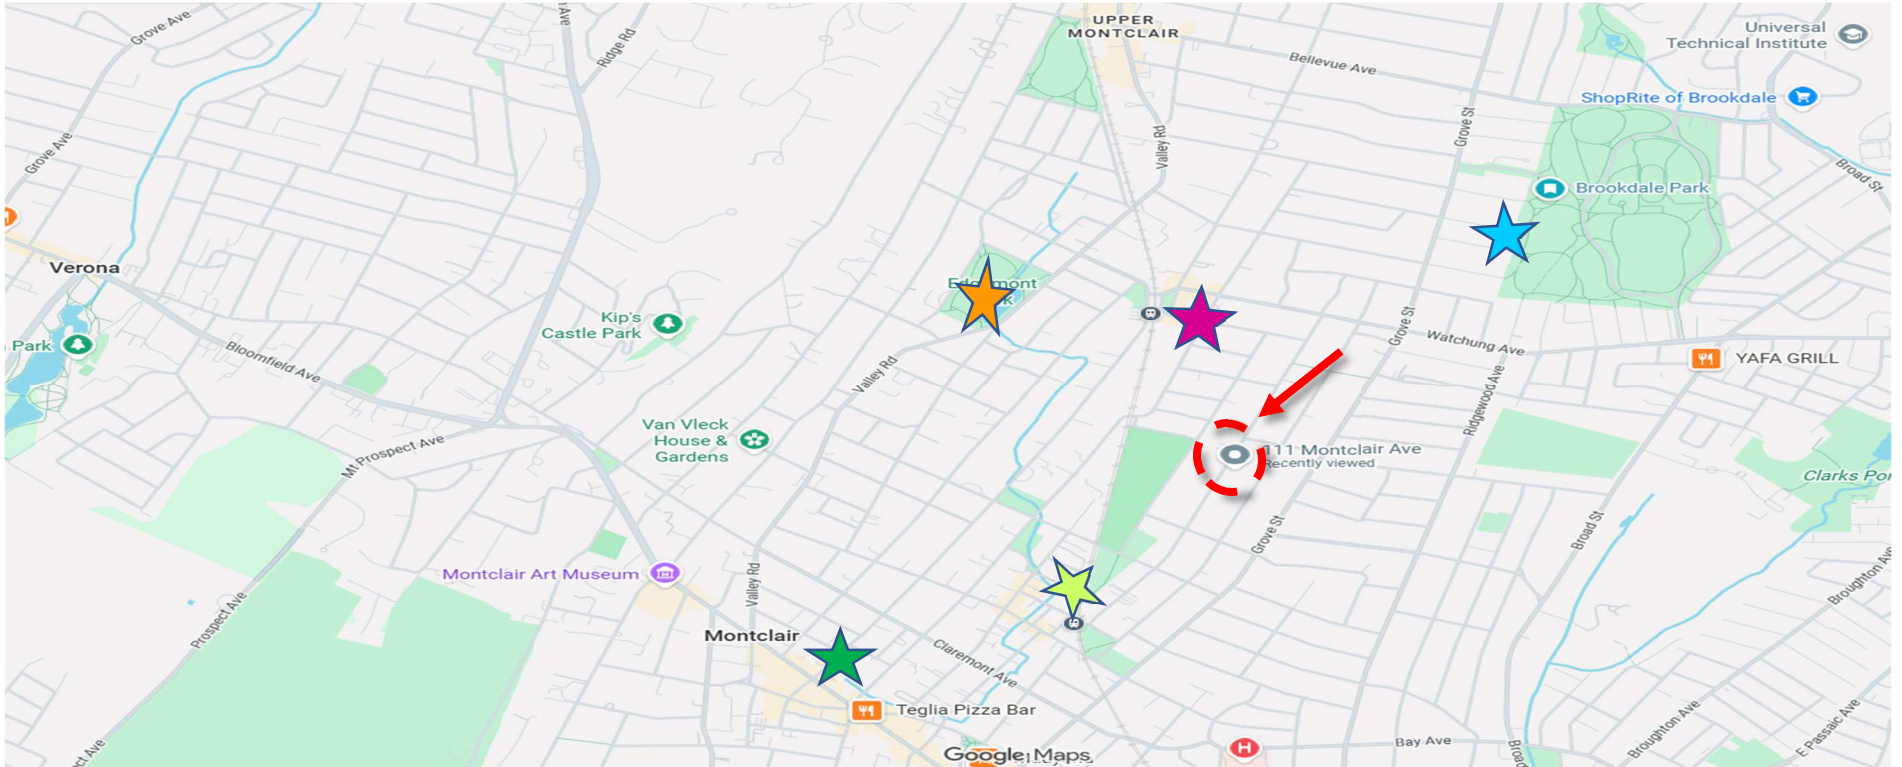

111 Montclair Ave, Montclair NJ 07042

- ★ Watchung Plaza- Train to NYC and Restaurants: .4 mi
- ★ Walnut Street: - Train to NYC and Restaurants .6 mi
- ★ Downtown Montclair: 1 mile
- ★ Edgemont Park- 1 mile
- ★ Brookdale Park – 1 mile