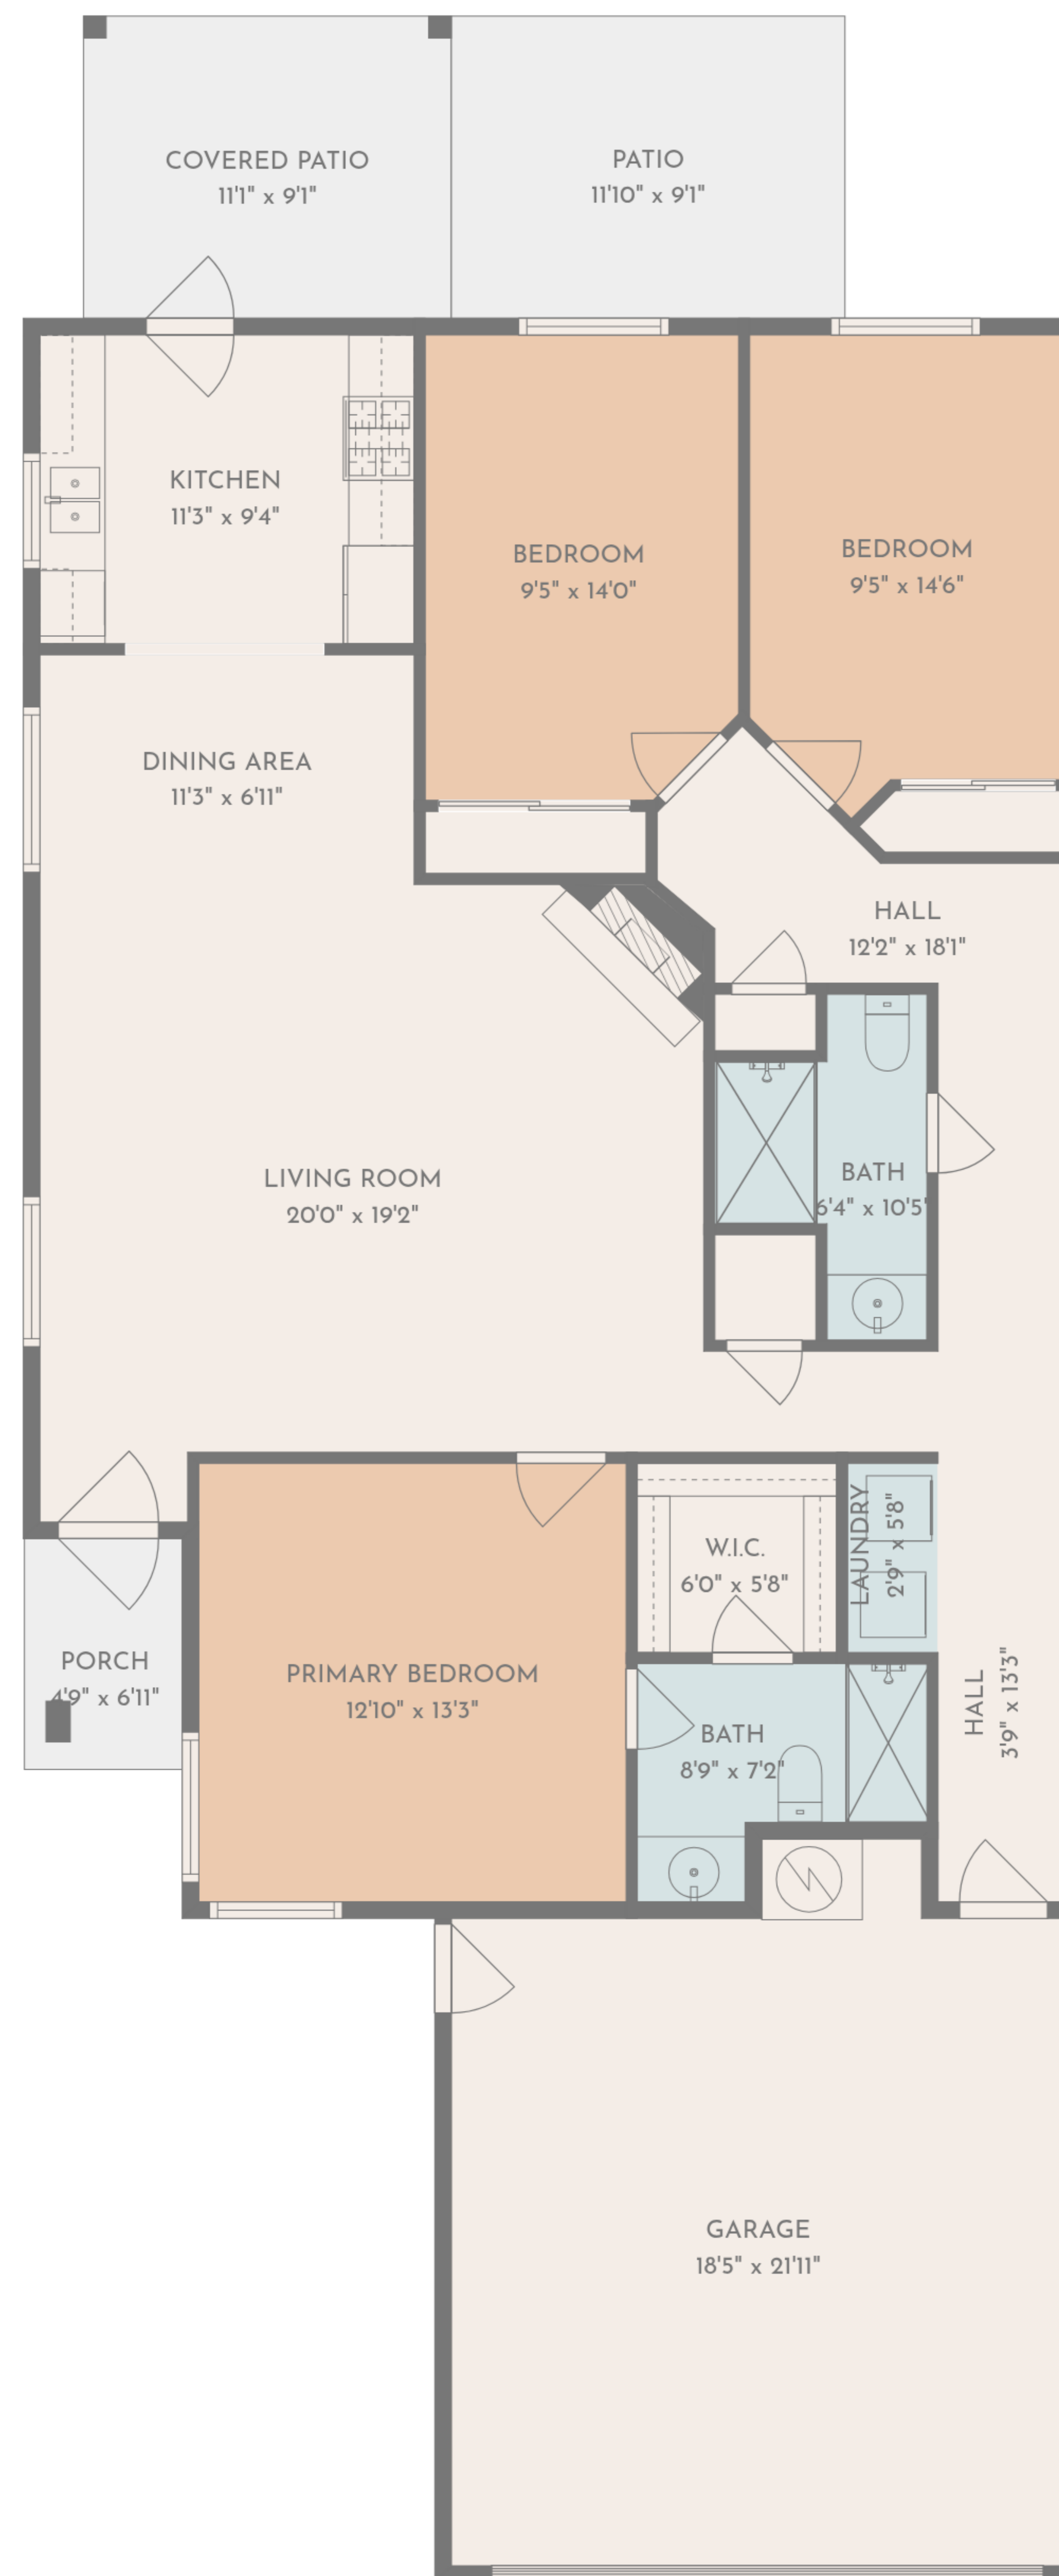

TOTAL: 1386 sq. ft

1st floor: 1386 sq. ft

EXCLUDED AREAS: GARAGE: 370 sq. ft, PORCH: 33 sq. ft, PATIO: 108 sq. ft,
COVERED PATIO: 101 sq. ft, WALLS: 111 sq. ft

TOTAL: 1386 sq. ft

1st floor: 1386 sq. ft

EXCLUDED AREAS: GARAGE: 370 sq. ft, PORCH: 33 sq. ft, PATIO: 108 sq. ft,
COVERED PATIO: 101 sq. ft, WALLS: 111 sq. ft