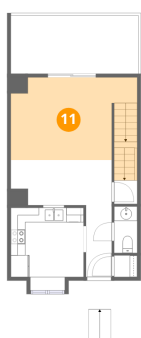

Dimensions: 9'11" x 11'3"
Area: 104 sq. ft
Counted as living area: Yes

Heated: Yes
Finished: Yes
Enclosed: Yes
Contiguous: Yes
Permitted: Yes
Wet space: No
Addition: No
Conversion: No

9 Floor 2 - Foyer

Dimensions: 3'6" x 9'10"
Area: 34 sq. ft
Counted as living area: Yes

Heated: Yes
Finished: Yes
Enclosed: Yes
Contiguous: Yes
Permitted: Yes
Wet space: No
Addition: No
Conversion: No

10 Floor 2 - Hall

Dimensions: 3'2" x 3'3"
Area: 10 sq. ft
Counted as living area: Yes

Heated: Yes
Finished: Yes
Enclosed: Yes
Contiguous: Yes
Permitted: Yes
Wet space: No
Addition: No
Conversion: No

11 Floor 2 - Living Room

Dimensions: 17'3" x 11'3"
Area: 196 sq. ft
Counted as living area: Yes

Heated: Yes
Finished: Yes
Enclosed: Yes
Contiguous: Yes
Permitted: Yes
Wet space: No
Addition: No
Conversion: No

401 Harbor Ridge Drive, Goodview, Bedford County, Virginia,
United States, 24095

12 Floor 3 - Hall

Dimensions: 8'5" x 5'0"
Area: 68 sq. ft
Counted as living area: Yes

Heated: Yes
Finished: Yes
Enclosed: Yes
Contiguous: Yes
Permitted: Yes
Wet space: No
Addition: No
Conversion: No