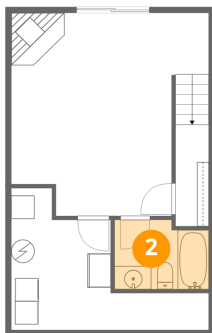

Home data report

401 Harbor Ridge Drive, Goodview, Bedford County, Virginia,
United States, 24095

Room dimensions

Floor 3

Total:503sqft Excluded: 0sqft

#		Dimensions	sqft	Counted as living area
12	Hall	8'5" x 5'0"	68 sq. ft	Yes
13	Bedroom	15'1" x 10'4"	153 sq. ft	Yes
14	Bedroom	13'10" x 13'1"	180 sq. ft	Yes
15	Bath	8'7" x 5'0"	43 sq. ft	Yes

401 Harbor Ridge Drive, Goodview, Bedford County, Virginia,
United States, 24095

1 Floor 1 - Utility

Dimensions: 17'0" x 12'2"
Area: 117 sq. ft
Counted as living area: No

Heated: Yes
Finished: No
Enclosed: Yes
Contiguous: Yes
Permitted: Yes
Wet space: No
Addition: No
Conversion: No

2 Floor 1 - Bath

Dimensions: 8'1" x 5'11"
Area: 45 sq. ft
Counted as living area: Yes

Heated: Yes
Finished: Yes
Enclosed: Yes
Contiguous: Yes
Permitted: Yes
Wet space: Yes
Addition: No
Conversion: No

401 Harbor Ridge Drive, Goodview, Bedford County, Virginia,
United States, 24095