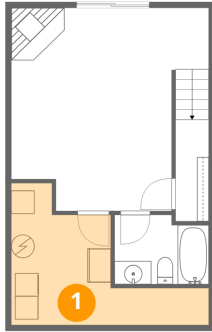

Home data report

401 Harbor Ridge Drive, Goodview, Bedford County, Virginia,
United States, 24095

Room dimensions

Floor 2

Total:480sqft

Excluded: 160sqft

#		Dimensions	sqft	Counted as living area
4	Porch	5'3" x 3'11"	21 sq. ft	No
5	Bath	3'2" x 6'4"	20 sq. ft	Yes
6	Balcony	17'5" x 7'11"	139 sq. ft	No
7	Dining Area	13'10" x 6'1"	80 sq. ft	Yes
8	Kitchen	9'11" x 11'3"	104 sq. ft	Yes
9	Foyer	3'6" x 9'10"	34 sq. ft	Yes
10	Hall	3'2" x 3'3"	10 sq. ft	Yes
11	Living Room	17'3" x 11'3"	196 sq. ft	Yes

Home data report

401 Harbor Ridge Drive, Goodview, Bedford County, Virginia,
United States, 24095

Room dimensions

Floor 3

Total:503sqft Excluded: 0sqft

#		Dimensions	sqft	Counted as living area
12	Hall	8'5" x 5'0"	68 sq. ft	Yes
13	Bedroom	15'1" x 10'4"	153 sq. ft	Yes
14	Bedroom	13'10" x 13'1"	180 sq. ft	Yes
15	Bath	8'7" x 5'0"	43 sq. ft	Yes

401 Harbor Ridge Drive, Goodview, Bedford County, Virginia,
United States, 24095

1 Floor 1 - Utility

Dimensions: 17'0" x 12'2"
Area: 117 sq. ft
Counted as living area: No

Heated: Yes
Finished: No
Enclosed: Yes
Contiguous: Yes
Permitted: Yes
Wet space: No
Addition: No
Conversion: No

2 Floor 1 - Bath

Dimensions: 8'1" x 5'11"
Area: 45 sq. ft
Counted as living area: Yes

Heated: Yes
Finished: Yes
Enclosed: Yes
Contiguous: Yes
Permitted: Yes
Wet space: Yes
Addition: No
Conversion: No

401 Harbor Ridge Drive, Goodview, Bedford County, Virginia,
United States, 24095