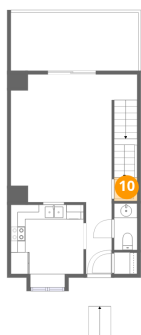

Dimensions: 13'10" x 6'1"
Area: 80 sq. ft
Counted as living area: Yes

Heated: Yes
Finished: Yes
Enclosed: Yes
Contiguous: Yes
Permitted: Yes
Wet space: No
Addition: No
Conversion: No

8 Floor 2 - Kitchen

Dimensions: 9'11" x 11'3"
Area: 104 sq. ft
Counted as living area: Yes

Heated: Yes
Finished: Yes
Enclosed: Yes
Contiguous: Yes
Permitted: Yes
Wet space: No
Addition: No
Conversion: No

9 Floor 2 - Foyer

Dimensions: 3'6" x 9'10"
Area: 34 sq. ft
Counted as living area: Yes

Heated: Yes
Finished: Yes
Enclosed: Yes
Contiguous: Yes
Permitted: Yes
Wet space: No
Addition: No
Conversion: No

10 Floor 2 - Hall

Dimensions: 3'2" x 3'3"
Area: 10 sq. ft
Counted as living area: Yes

Heated: Yes
Finished: Yes
Enclosed: Yes
Contiguous: Yes
Permitted: Yes
Wet space: No
Addition: No
Conversion: No