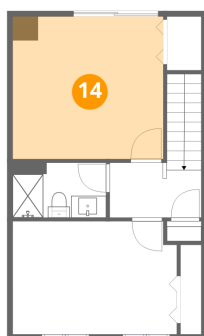

14 Floor 3 - Bedroom

Dimensions: 13'10" x 13'1"
Area: 180 sq. ft
Counted as living area: Yes

Heated: Yes
Finished: Yes
Enclosed: Yes
Contiguous: Yes
Permitted: Yes
Wet space: No
Addition: No
Conversion: No