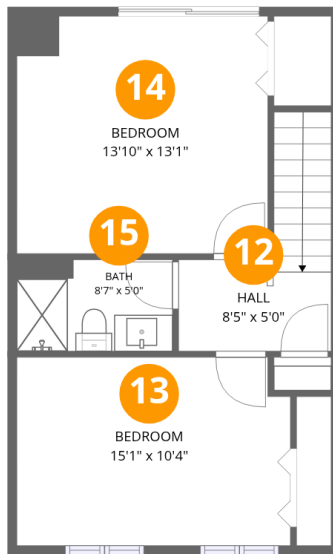

Floor 1 Below grade

Total:346sqft

Excluded: 117sqft

#		Dimensions	sqft	Counted as living area
1	Utility	17'0" x 12'2"	117 sq. ft	No
2	Bath	8'1" x 5'11"	45 sq. ft	Yes
3	Primary Suite	16'11" x 17'5"	285 sq. ft	Yes

Home data report

401 Harbor Ridge Drive, Goodview, Bedford County, Virginia,
United States, 24095

Room dimensions

Floor 2

Total:480sqft

Excluded: 160sqft

#		Dimensions	sqft	Counted as living area
4	Porch	5'3" x 3'11"	21 sq. ft	No
5	Bath	3'2" x 6'4"	20 sq. ft	Yes
6	Balcony	17'5" x 7'11"	139 sq. ft	No
7	Dining Area	13'10" x 6'1"	80 sq. ft	Yes
8	Kitchen	9'11" x 11'3"	104 sq. ft	Yes
9	Foyer	3'6" x 9'10"	34 sq. ft	Yes
10	Hall	3'2" x 3'3"	10 sq. ft	Yes
11	Living Room	17'3" x 11'3"	196 sq. ft	Yes

Home data report

401 Harbor Ridge Drive, Goodview, Bedford County, Virginia,
United States, 24095

Room dimensions

Floor 3

Total:503sqft Excluded: 0sqft

#		Dimensions	sqft	Counted as living area
12	Hall	8'5" x 5'0"	68 sq. ft	Yes
13	Bedroom	15'1" x 10'4"	153 sq. ft	Yes
14	Bedroom	13'10" x 13'1"	180 sq. ft	Yes
15	Bath	8'7" x 5'0"	43 sq. ft	Yes

14 Floor 3 - Bedroom

Dimensions: 13'10" x 13'1"
Area: 180 sq. ft
Counted as living area: Yes

Heated: Yes
Finished: Yes
Enclosed: Yes
Contiguous: Yes
Permitted: Yes
Wet space: No
Addition: No
Conversion: No