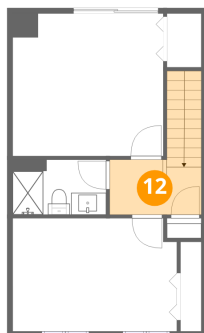

Heated: Yes
Finished: Yes
Enclosed: Yes
Contiguous: Yes
Permitted: Yes
Wet space: No
Addition: No
Conversion: No

10 Floor 2 - Hall

Dimensions: 3'2" x 3'3"
Area: 10 sq. ft
Counted as living area: Yes

Heated: Yes
Finished: Yes
Enclosed: Yes
Contiguous: Yes
Permitted: Yes
Wet space: No
Addition: No
Conversion: No

11 Floor 2 - Living Room

Dimensions: 17'3" x 11'3"
Area: 196 sq. ft
Counted as living area: Yes

Heated: Yes
Finished: Yes
Enclosed: Yes
Contiguous: Yes
Permitted: Yes
Wet space: No
Addition: No
Conversion: No

401 Harbor Ridge Drive, Goodview, Bedford County, Virginia,
United States, 24095

12 Floor 3 - Hall

Dimensions: 8'5" x 5'0"
Area: 68 sq. ft
Counted as living area: Yes

Heated: Yes
Finished: Yes
Enclosed: Yes
Contiguous: Yes
Permitted: Yes
Wet space: No
Addition: No
Conversion: No