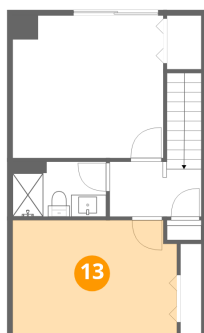

401 Harbor Ridge Drive, Goodview, Bedford County, Virginia,
United States, 24095

12 Floor 3 - Hall

Dimensions: 8'5" x 5'0"
Area: 68 sq. ft
Counted as living area: Yes

Heated: Yes
Finished: Yes
Enclosed: Yes
Contiguous: Yes
Permitted: Yes
Wet space: No
Addition: No
Conversion: No

13 Floor 3 - Bedroom

Dimensions: 15'1" x 10'4"
Area: 153 sq. ft
Counted as living area: Yes

Heated: Yes
Finished: Yes
Enclosed: Yes
Contiguous: Yes
Permitted: Yes
Wet space: No
Addition: No
Conversion: No