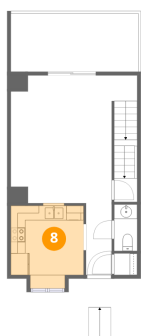

Dimensions: 3'2" x 6'4"
Area: 20 sq. ft
Counted as living area: Yes

Heated: Yes
Finished: Yes
Enclosed: Yes
Contiguous: Yes
Permitted: Yes
Wet space: Yes
Addition: No
Conversion: No

401 Harbor Ridge Drive, Goodview, Bedford County, Virginia,
United States, 24095

6 Floor 2 - Balcony

Dimensions: 17'5" x 7'11"
Area: 139 sq. ft
Counted as living area: No

Heated: No
Finished: No
Enclosed: No
Contiguous: Yes
Permitted: Yes
Wet space: No
Addition: No
Conversion: No

7 Floor 2 - Dining Area

Dimensions: 13'10" x 6'1"
Area: 80 sq. ft
Counted as living area: Yes

Heated: Yes
Finished: Yes
Enclosed: Yes
Contiguous: Yes
Permitted: Yes
Wet space: No
Addition: No
Conversion: No

8 Floor 2 - Kitchen