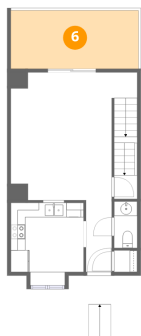

401 Harbor Ridge Drive, Goodview, Bedford County, Virginia,
United States, 24095

6 Floor 2 - Balcony

Dimensions: 17'5" x 7'11"
Area: 139 sq. ft
Counted as living area: No

Heated: No
Finished: No
Enclosed: No
Contiguous: Yes
Permitted: Yes
Wet space: No
Addition: No
Conversion: No