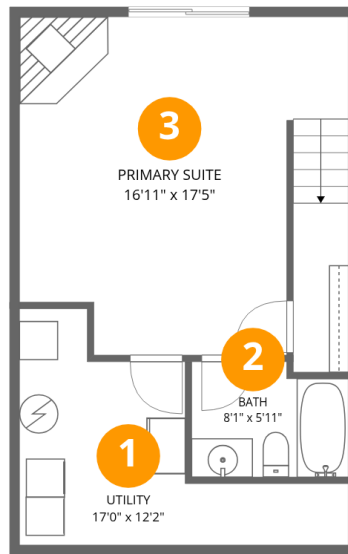

Home data report

401 Harbor Ridge Drive, Goodview, Bedford County, Virginia, United States, 24095

Total Area: 1329 sq. ft

Basement: 346 sq. ft, 1st Floor: 480 sq. ft, 2nd Floor: 503 sq. ft

Excluded: Utility 117 sq. ft, Porch 21 sq. ft, Balcony 139 sq. ft, Walls: 98 sq. ft

Property summary

3 Floors

3 Bedrooms

2 Bathrooms

1 Half baths

Home data report

401 Harbor Ridge Drive, Goodview, Bedford County, Virginia,
United States, 24095

Room dimensions

Floor 1 Below grade

Total:346sqft

Excluded: 117sqft

#		Dimensions	sqft	Counted as living area
1	Utility	17'0" x 12'2"	117 sq. ft	No
2	Bath	8'1" x 5'11"	45 sq. ft	Yes
3	Primary Suite	16'11" x 17'5"	285 sq. ft	Yes

Home data report

401 Harbor Ridge Drive, Goodview, Bedford County, Virginia,
United States, 24095

Room dimensions

Floor 2

Total:480sqft

Excluded: 160sqft

#		Dimensions	sqft	Counted as living area
4	Porch	5'3" x 3'11"	21 sq. ft	No
5	Bath	3'2" x 6'4"	20 sq. ft	Yes
6	Balcony	17'5" x 7'11"	139 sq. ft	No
7	Dining Area	13'10" x 6'1"	80 sq. ft	Yes
8	Kitchen	9'11" x 11'3"	104 sq. ft	Yes
9	Foyer	3'6" x 9'10"	34 sq. ft	Yes
10	Hall	3'2" x 3'3"	10 sq. ft	Yes
11	Living Room	17'3" x 11'3"	196 sq. ft	Yes