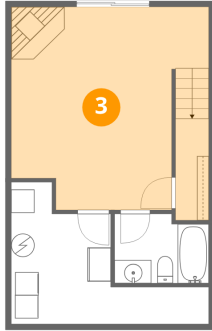

401 Harbor Ridge Drive, Goodview, Bedford County, Virginia,
United States, 24095

1 Floor 1 - Utility

Dimensions: 17'0" x 12'2"
Area: 117 sq. ft
Counted as living area: No

Heated: Yes
Finished: No
Enclosed: Yes
Contiguous: Yes
Permitted: Yes
Wet space: No
Addition: No
Conversion: No

2 Floor 1 - Bath

Dimensions: 8'1" x 5'11"
Area: 45 sq. ft
Counted as living area: Yes

Heated: Yes
Finished: Yes
Enclosed: Yes
Contiguous: Yes
Permitted: Yes
Wet space: Yes
Addition: No
Conversion: No

401 Harbor Ridge Drive, Goodview, Bedford County, Virginia,
United States, 24095

3 Floor 1 - Primary Suite

Dimensions: 16'11" x 17'5"
Area: 285 sq. ft
Counted as living area: Yes

Heated: Yes
Finished: Yes
Enclosed: Yes
Contiguous: Yes
Permitted: Yes
Wet space: No
Addition: No
Conversion: No