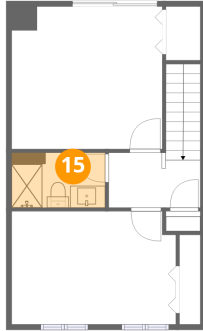

13 Floor 3 - Bedroom

Dimensions: 15'1" x 10'4"
Area: 153 sq. ft
Counted as living area: Yes

Heated: Yes
Finished: Yes
Enclosed: Yes
Contiguous: Yes
Permitted: Yes
Wet space: No
Addition: No
Conversion: No

14 Floor 3 - Bedroom

Dimensions: 13'10" x 13'1"
Area: 180 sq. ft
Counted as living area: Yes

Heated: Yes
Finished: Yes
Enclosed: Yes
Contiguous: Yes
Permitted: Yes
Wet space: No
Addition: No
Conversion: No

Home data report

401 Harbor Ridge Drive, Goodview, Bedford County, Virginia,
United States, 24095

15 Floor 3 - Bath

Dimensions: 8'7" x 5'0"
Area: 43 sq. ft
Counted as living area: Yes

Heated: Yes
Finished: Yes
Enclosed: Yes
Contiguous: Yes
Permitted: Yes
Wet space: Yes
Addition: No
Conversion: No