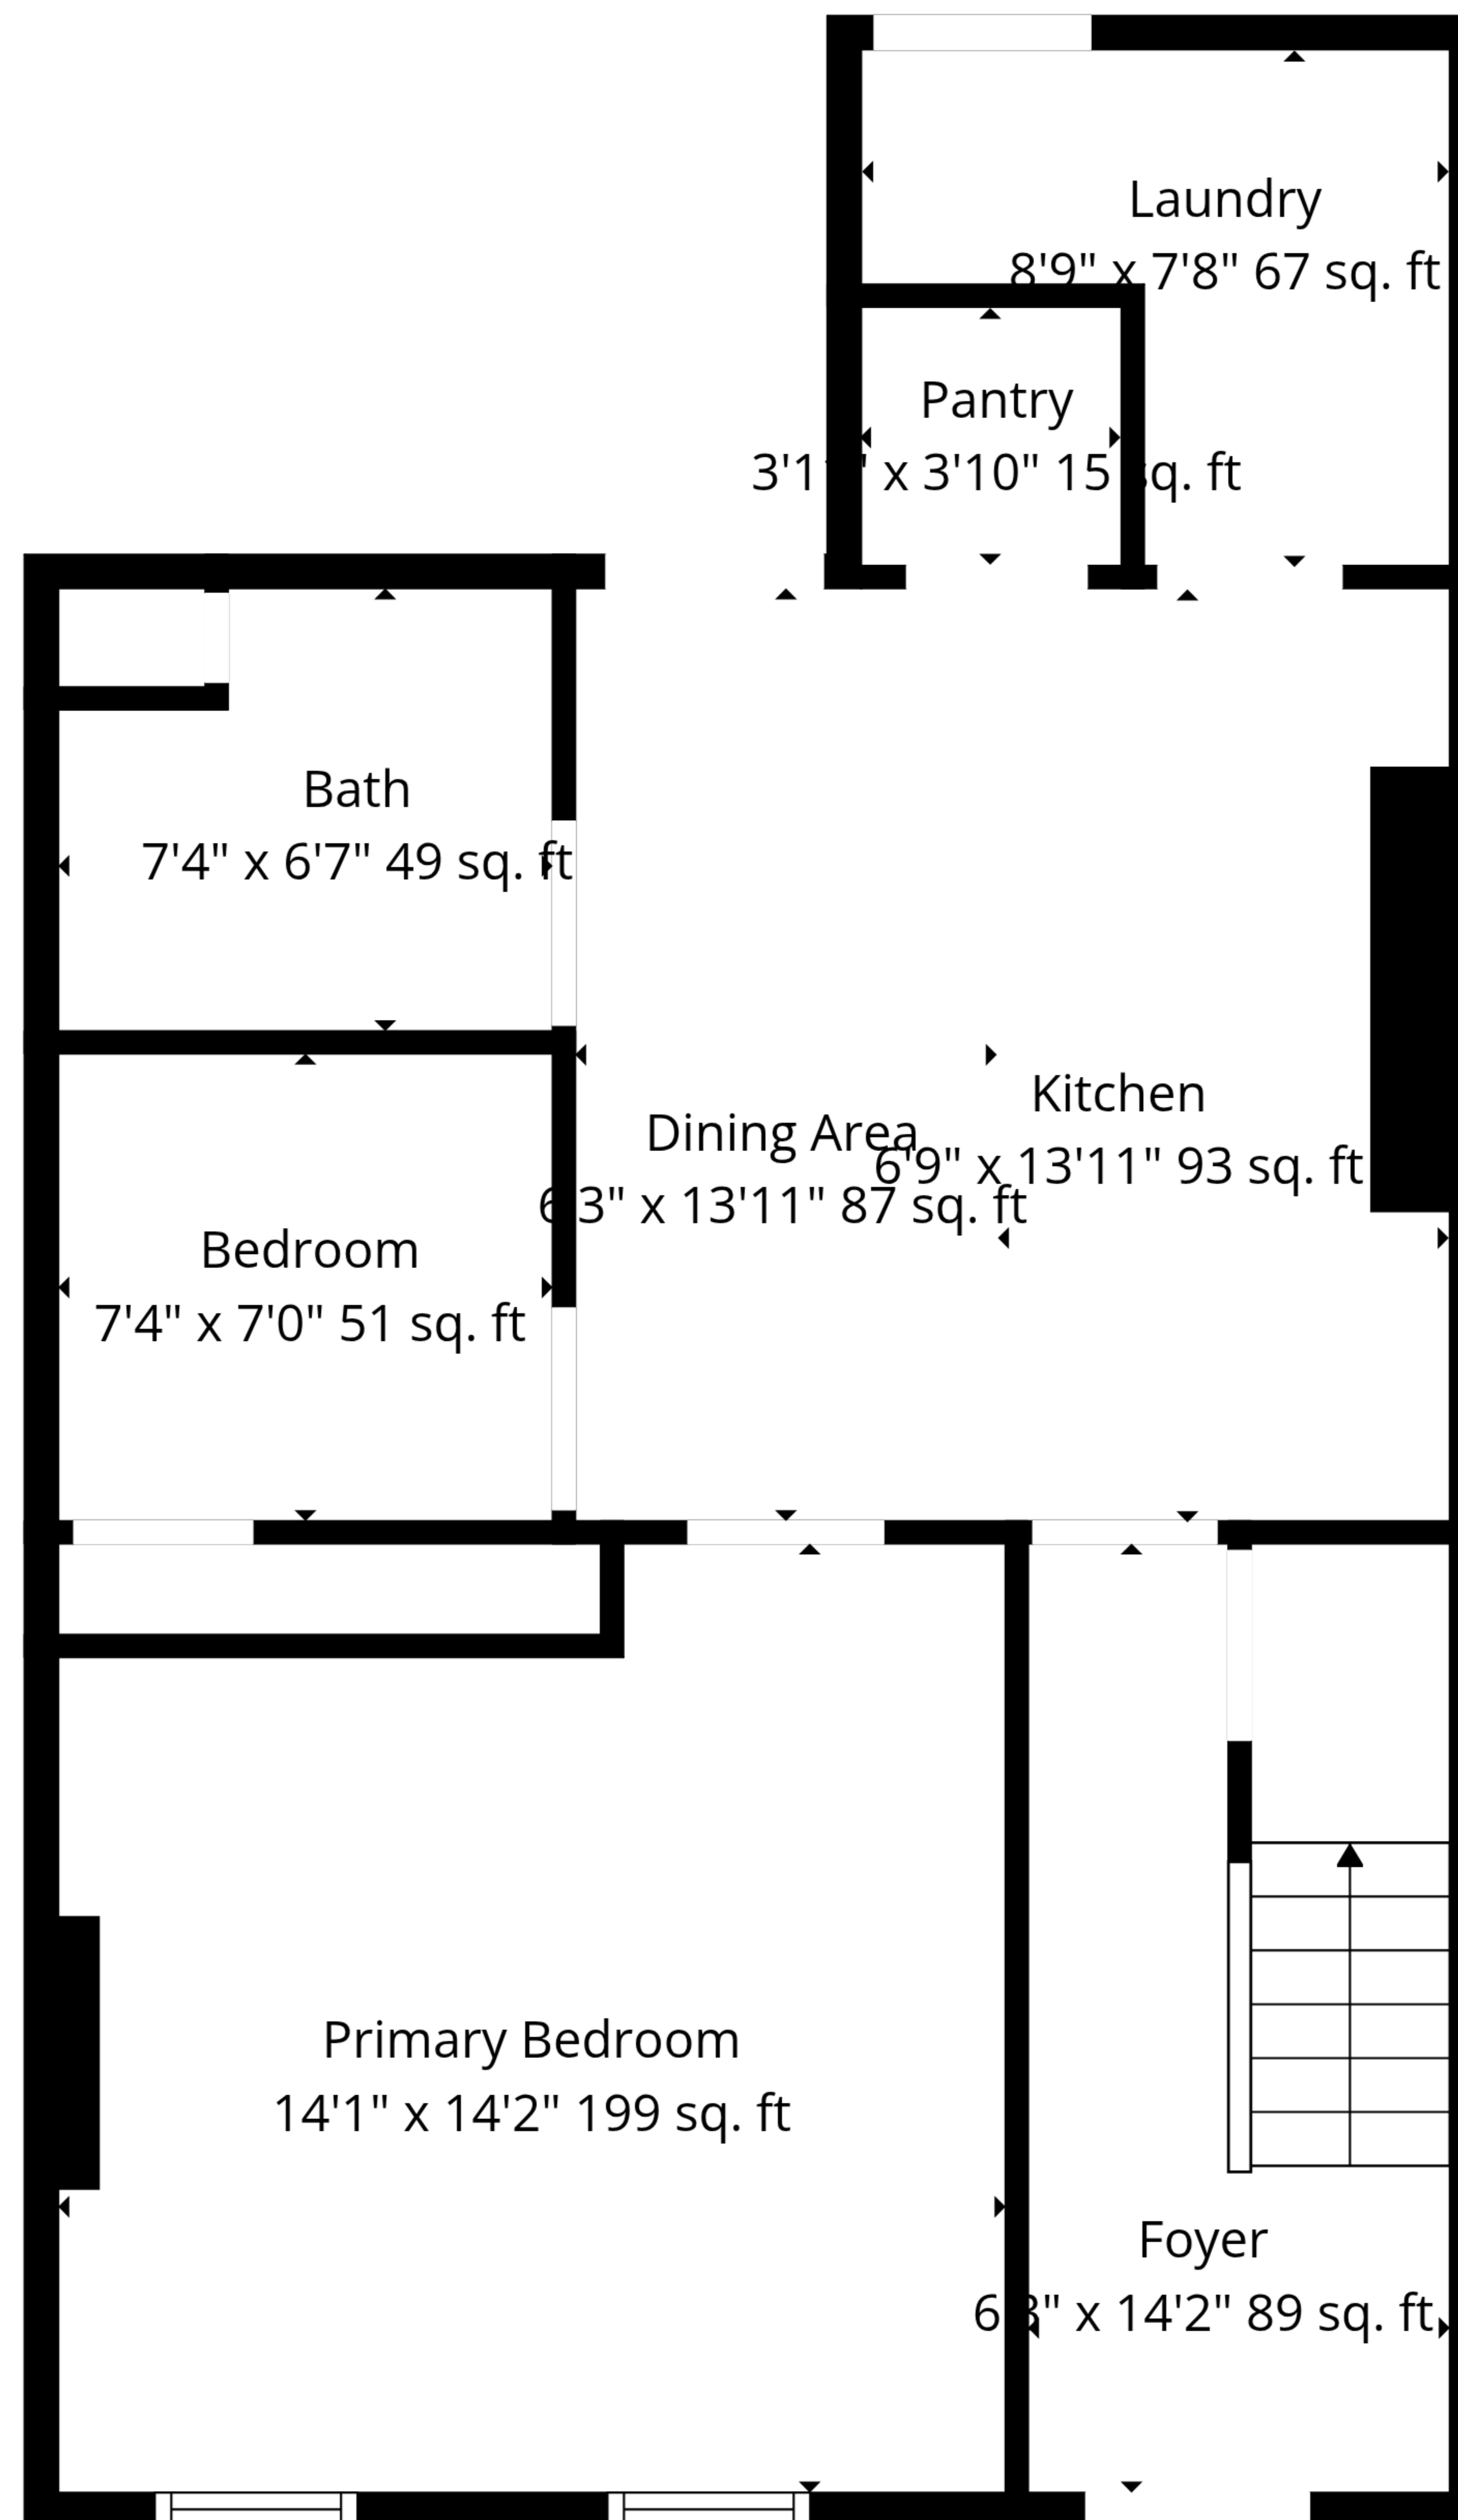

**TOTAL: 658 sq. ft**  
 1st floor: 658 sq. ft  
 EXCLUDED AREAS: WALLS: 58 sq. ft

**TOTAL: 658 sq. ft**  
 1st floor: 658 sq. ft  
 EXCLUDED AREAS: WALLS: 58 sq. ft