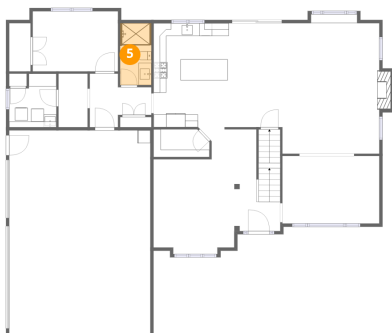

5 Floor 2 - Bath

Dimensions: 4'11" x 9'8"
Area: 47 sq. ft
Counted as living area: Yes

Heated: Yes
Finished: Yes
Enclosed: Yes
Contiguous: Yes
Permitted: Yes
Wet space: Yes
Addition: No
Conversion: No