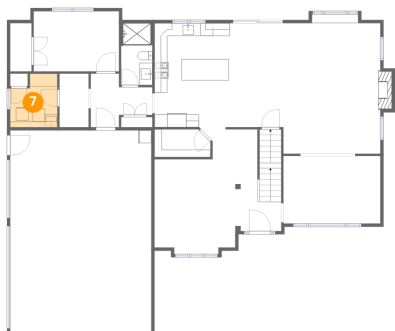

7 Floor 2 - Laundry

Dimensions: 7'4" x 8'4"
Area: 55 sq. ft
Counted as living area: Yes

Heated: Yes
Finished: Yes
Enclosed: Yes
Contiguous: Yes
Permitted: Yes
Wet space: No
Addition: No
Conversion: No