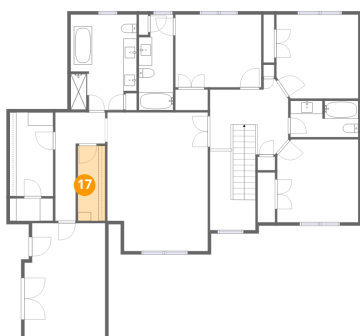

17 Floor 3 - W.I.C.

Dimensions: 4'1" x 11'4"
Area: 47 sq. ft
Counted as living area: Yes

Heated: Yes
Finished: Yes
Enclosed: Yes
Contiguous: Yes
Permitted: Yes
Wet space: No
Addition: No
Conversion: No