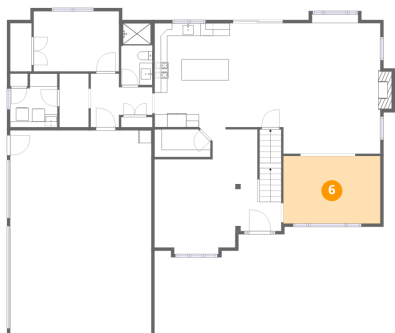

113 Longwood Lane, Mountain Top, Pennsylvania 18707, United States

6 Floor 2 - Room

Dimensions: 15'2" x 10'6"
Area: 160 sq. ft
Counted as living area: Yes

Heated: Yes
Finished: Yes
Enclosed: Yes
Contiguous: Yes
Permitted: Yes
Wet space: No
Addition: No
Conversion: No