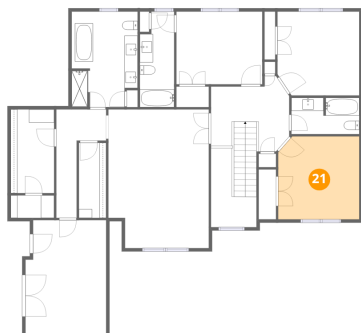

Dimensions: 6'6" x 12'7"
Area: 82 sq. ft
Counted as living area: Yes

Heated: Yes
Finished: Yes
Enclosed: Yes
Contiguous: Yes
Permitted: Yes
Wet space: No
Addition: No
Conversion: No

20 Floor 3 - Room

Dimensions: 12'2" x 17'1"
Area: 201 sq. ft
Counted as living area: Yes

Heated: Yes
Finished: Yes
Enclosed: Yes
Contiguous: Yes
Permitted: Yes
Wet space: No
Addition: No
Conversion: No

113 Longwood Lane, Mountain Top, Pennsylvania 18707, United States

21 Floor 3 - Bedroom

Dimensions: 12'3" x 12'6"
Area: 150 sq. ft
Counted as living area: Yes