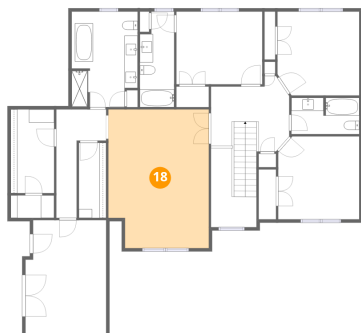

Heated: Yes
Finished: Yes
Enclosed: Yes
Contiguous: Yes
Permitted: Yes
Wet space: Yes
Addition: No
Conversion: No

15 Floor 3 - Hall

Dimensions: 7'6" x 16'4"
Area: 71 sq. ft
Counted as living area: Yes

Heated: Yes
Finished: Yes
Enclosed: Yes
Contiguous: Yes
Permitted: Yes
Wet space: No
Addition: No
Conversion: No

16 Floor 3 - Bedroom

Dimensions: 12'4" x 12'8"
Area: 153 sq. ft
Counted as living area: Yes

Heated: Yes
Finished: Yes
Enclosed: Yes
Contiguous: Yes
Permitted: Yes
Wet space: No
Addition: No
Conversion: No

17 Floor 3 - W.I.C.

Dimensions: 4'1" x 11'4"
Area: 47 sq. ft
Counted as living area: Yes

Heated: Yes
Finished: Yes
Enclosed: Yes
Contiguous: Yes
Permitted: Yes
Wet space: No
Addition: No
Conversion: No

18 Floor 3 - Primary Bedroom