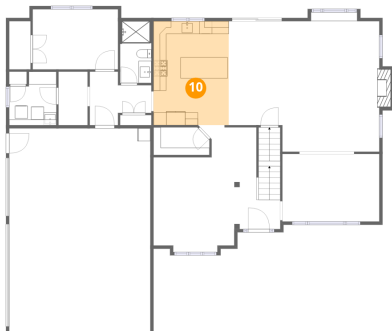

Heated: Yes
Finished: Yes
Enclosed: Yes
Contiguous: Yes
Permitted: Yes
Wet space: No
Addition: No
Conversion: No

113 Longwood Lane, Mountain Top, Pennsylvania 18707, United States

9 Floor 2 - Pantry

Dimensions: 8'9" x 4'4"
Area: 36 sq. ft
Counted as living area: Yes

Heated: Yes
Finished: Yes
Enclosed: Yes
Contiguous: Yes
Permitted: Yes
Wet space: No
Addition: No
Conversion: No

10 Floor 2 - Kitchen

Dimensions: 11'9" x 16'3"
Area: 191 sq. ft
Counted as living area: Yes