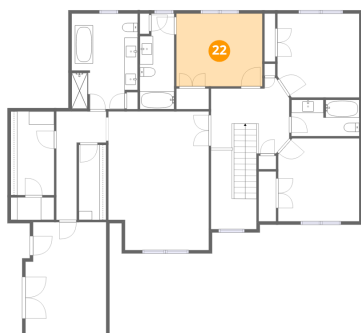

22 Floor 3 - Bedroom

Dimensions: 12'11" x 10'11"
Area: 142 sq. ft
Counted as living area: Yes

Heated: Yes
Finished: Yes
Enclosed: Yes
Contiguous: Yes
Permitted: Yes
Wet space: No
Addition: No
Conversion: No