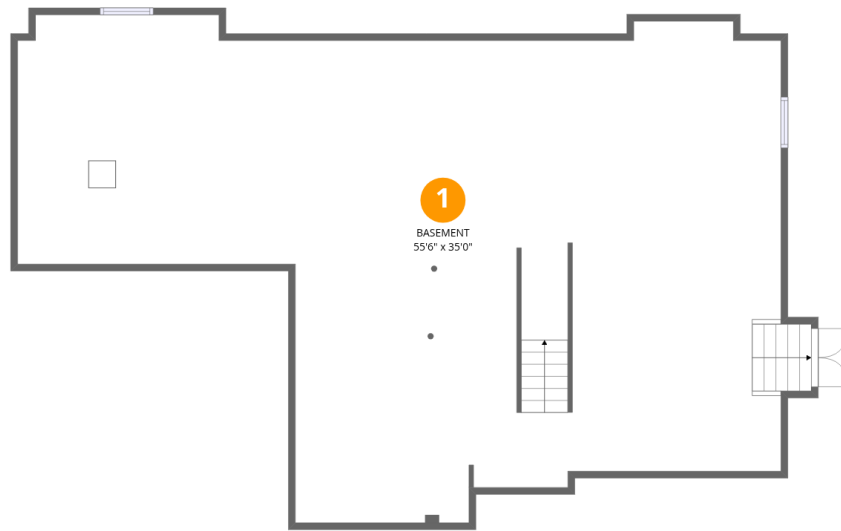

Home data report

113 Longwood Lane, Mountain Top, Pennsylvania 18707, United States

Total Area: 3303 sq. ft

Basement: 0 sq. ft, 1st Floor: 1583 sq. ft, 2nd Floor: 1720 sq. ft

Excluded: Basement 1537 sq. ft, Garage 701 sq. ft, Open to below 55 sq. ft, Walls: 334 sq. ft

Property summary

Home data report

113 Longwood Lane, Mountain Top, Pennsylvania 18707, United States

Room dimensions

Floor 1 Below grade

Total:0sqft

Excluded: 1537sqft

#		Dimensions	sqft	Counted as living area
1	Basement	55'6" x 35'0"	1535 sq. ft	No

Home data report

113 Longwood Lane, Mountain Top, Pennsylvania 18707, United States

Room dimensions

Floor 2

Total:1583sqft

Excluded: 701sqft

#		Dimensions	sqft	Counted as living area
2	Family Room	15'2" x 20'5"	330 sq. ft	Yes
3	Hall	4'7" x 8'4"	38 sq. ft	Yes
4	Garage	22'1" x 31'9"	701 sq. ft	No
5	Bath	4'11" x 9'8"	47 sq. ft	Yes
6	Room	15'2" x 10'6"	160 sq. ft	Yes
7	Laundry	7'4" x 8'4"	55 sq. ft	Yes
8	Hall	9'8" x 8'4"	60 sq. ft	Yes
9	Pantry	8'9" x 4'4"	36 sq. ft	Yes
10	Kitchen	11'9" x 16'3"	191 sq. ft	Yes
11	Dining Area	8'5" x 16'3"	136 sq. ft	Yes
12	Living Room	19'9" x 19'10"	313 sq. ft	Yes

Home data report

113 Longwood Lane, Mountain Top, Pennsylvania 18707, United States

#		Dimensions	sqft	Counted as living area
13	Bedroom	13'4" x 9'5"	126 sq. ft	Yes

113 Longwood Lane, Mountain Top, Pennsylvania 18707, United States