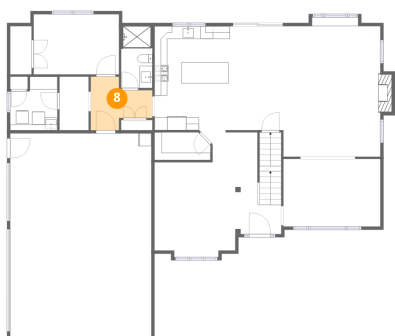

8 Floor 2 - Hall

Dimensions: 9'8" x 8'4"
Area: 60 sq. ft
Counted as living area: Yes

Heated: Yes
Finished: Yes
Enclosed: Yes
Contiguous: Yes
Permitted: Yes
Wet space: No
Addition: No
Conversion: No