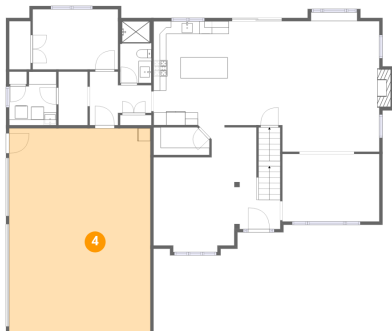

4 Floor 2 - Garage

Dimensions: 22'1" x 31'9"
Area: 701 sq. ft
Counted as living area: No

Heated: No
Finished: No
Enclosed: Yes
Contiguous: Yes
Permitted: Yes
Wet space: No
Addition: No
Conversion: No