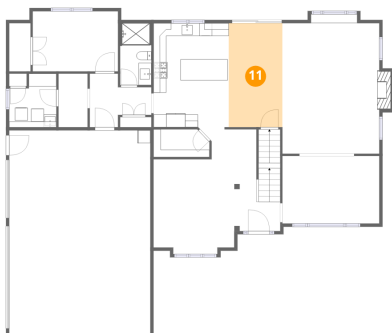

Heated: Yes
Finished: Yes
Enclosed: Yes
Contiguous: Yes
Permitted: Yes
Wet space: No
Addition: No
Conversion: No

113 Longwood Lane, Mountain Top, Pennsylvania 18707, United States

9 Floor 2 - Pantry

Dimensions: 8'9" x 4'4"
Area: 36 sq. ft
Counted as living area: Yes

Heated: Yes
Finished: Yes
Enclosed: Yes
Contiguous: Yes
Permitted: Yes
Wet space: No
Addition: No
Conversion: No

10 Floor 2 - Kitchen

Dimensions: 11'9" x 16'3"
Area: 191 sq. ft
Counted as living area: Yes

Heated: Yes
Finished: Yes
Enclosed: Yes
Contiguous: Yes
Permitted: Yes
Wet space: No
Addition: No
Conversion: No

11 Floor 2 - Dining Area

Dimensions: 8'5" x 16'3"
Area: 136 sq. ft
Counted as living area: Yes

Heated: Yes
Finished: Yes
Enclosed: Yes
Contiguous: Yes
Permitted: Yes
Wet space: No
Addition: No
Conversion: No

113 Longwood Lane, Mountain Top, Pennsylvania 18707, United States

12 Floor 2 - Living Room