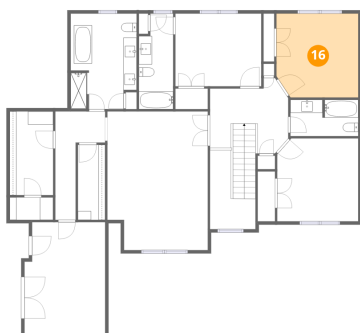

16 Floor 3 - Bedroom

Dimensions: 12'4" x 12'8"
Area: 153 sq. ft
Counted as living area: Yes

Heated: Yes
Finished: Yes
Enclosed: Yes
Contiguous: Yes
Permitted: Yes
Wet space: No
Addition: No
Conversion: No