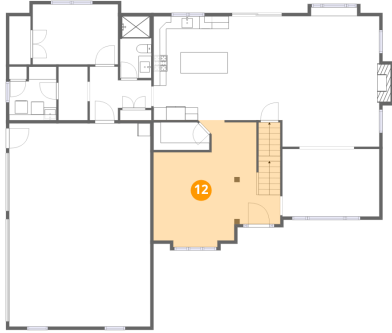

Heated: Yes
Finished: Yes
Enclosed: Yes
Contiguous: Yes
Permitted: Yes
Wet space: No
Addition: No
Conversion: No

11 Floor 2 - Dining Area

Dimensions: 8'5" x 16'3"
Area: 136 sq. ft
Counted as living area: Yes

Heated: Yes
Finished: Yes
Enclosed: Yes
Contiguous: Yes
Permitted: Yes
Wet space: No
Addition: No
Conversion: No

113 Longwood Lane, Mountain Top, Pennsylvania 18707, United States

12 Floor 2 - Living Room