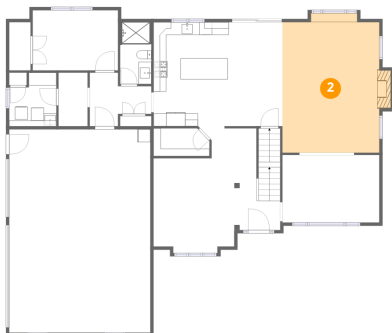

Home data report

113 Longwood Lane, Mountain Top, Pennsylvania 18707, United States

#		Dimensions	sqft	Counted as living area
25	Primary Bath	9'11" x 14'5"	136 sq. ft	Yes
26	Open To Below	6'10" x 11'11"	54 sq. ft	No

113 Longwood Lane, Mountain Top, Pennsylvania 18707, United States

1 Floor 1 - Basement

Dimensions: 55'6" x 35'0"
Area: 1535 sq. ft
Counted as living area: No

Heated: Yes
Finished: No
Enclosed: Yes
Contiguous: Yes
Permitted: Yes
Wet space: No
Addition: No
Conversion: No

2 Floor 2 - Family Room

Dimensions: 15'2" x 20'5"
Area: 330 sq. ft
Counted as living area: Yes

Heated: Yes
Finished: Yes
Enclosed: Yes
Contiguous: Yes
Permitted: Yes
Wet space: No
Addition: No
Conversion: No