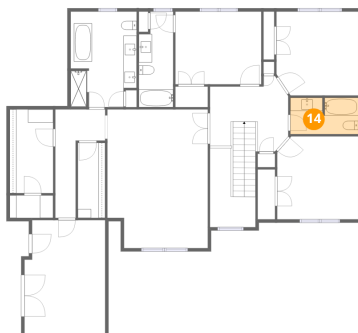

14 Floor 3 - Bath

Dimensions: 10'3" x 5'5"
Area: 55 sq. ft
Counted as living area: Yes

Heated: Yes
Finished: Yes
Enclosed: Yes
Contiguous: Yes
Permitted: Yes
Wet space: Yes
Addition: No
Conversion: No