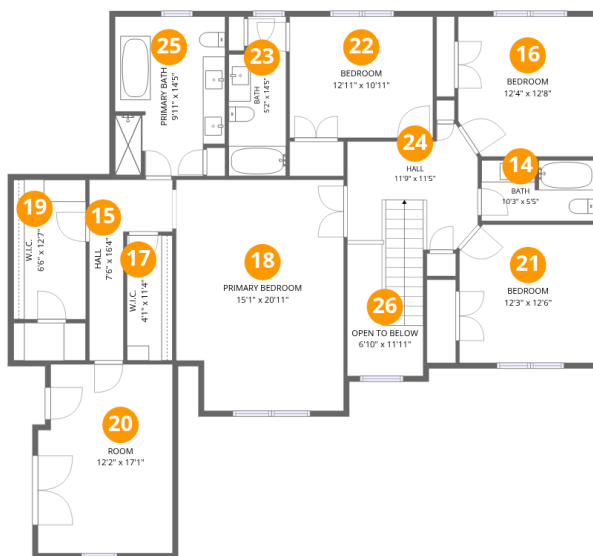

Home data report

113 Longwood Lane, Mountain Top, Pennsylvania 18707, United States

Total Area: 3303 sq. ft

Basement: 0 sq. ft, 1st Floor: 1583 sq. ft, 2nd Floor: 1720 sq. ft

Excluded: Basement 1537 sq. ft, Garage 701 sq. ft, Open to below 55 sq. ft, Walls: 334 sq. ft

Property summary

Home data report

113 Longwood Lane, Mountain Top, Pennsylvania 18707, United States

Room dimensions

Floor 1 Below grade

Total:0sqft

Excluded: 1537sqft

#		Dimensions	sqft	Counted as living area
1	Basement	55'6" x 35'0"	1535 sq. ft	No

Home data report

113 Longwood Lane, Mountain Top, Pennsylvania 18707, United States

Room dimensions

Floor 2

Total:1583sqft

Excluded: 701sqft

#		Dimensions	sqft	Counted as living area
2	Family Room	15'2" x 20'5"	330 sq. ft	Yes
3	Hall	4'7" x 8'4"	38 sq. ft	Yes
4	Garage	22'1" x 31'9"	701 sq. ft	No
5	Bath	4'11" x 9'8"	47 sq. ft	Yes
6	Room	15'2" x 10'6"	160 sq. ft	Yes
7	Laundry	7'4" x 8'4"	55 sq. ft	Yes
8	Hall	9'8" x 8'4"	60 sq. ft	Yes
9	Pantry	8'9" x 4'4"	36 sq. ft	Yes
10	Kitchen	11'9" x 16'3"	191 sq. ft	Yes
11	Dining Area	8'5" x 16'3"	136 sq. ft	Yes
12	Living Room	19'9" x 19'10"	313 sq. ft	Yes

Home data report

113 Longwood Lane, Mountain Top, Pennsylvania 18707, United States

#		Dimensions	sqft	Counted as living area
13	Bedroom	13'4" x 9'5"	126 sq. ft	Yes

113 Longwood Lane, Mountain Top, Pennsylvania 18707, United States