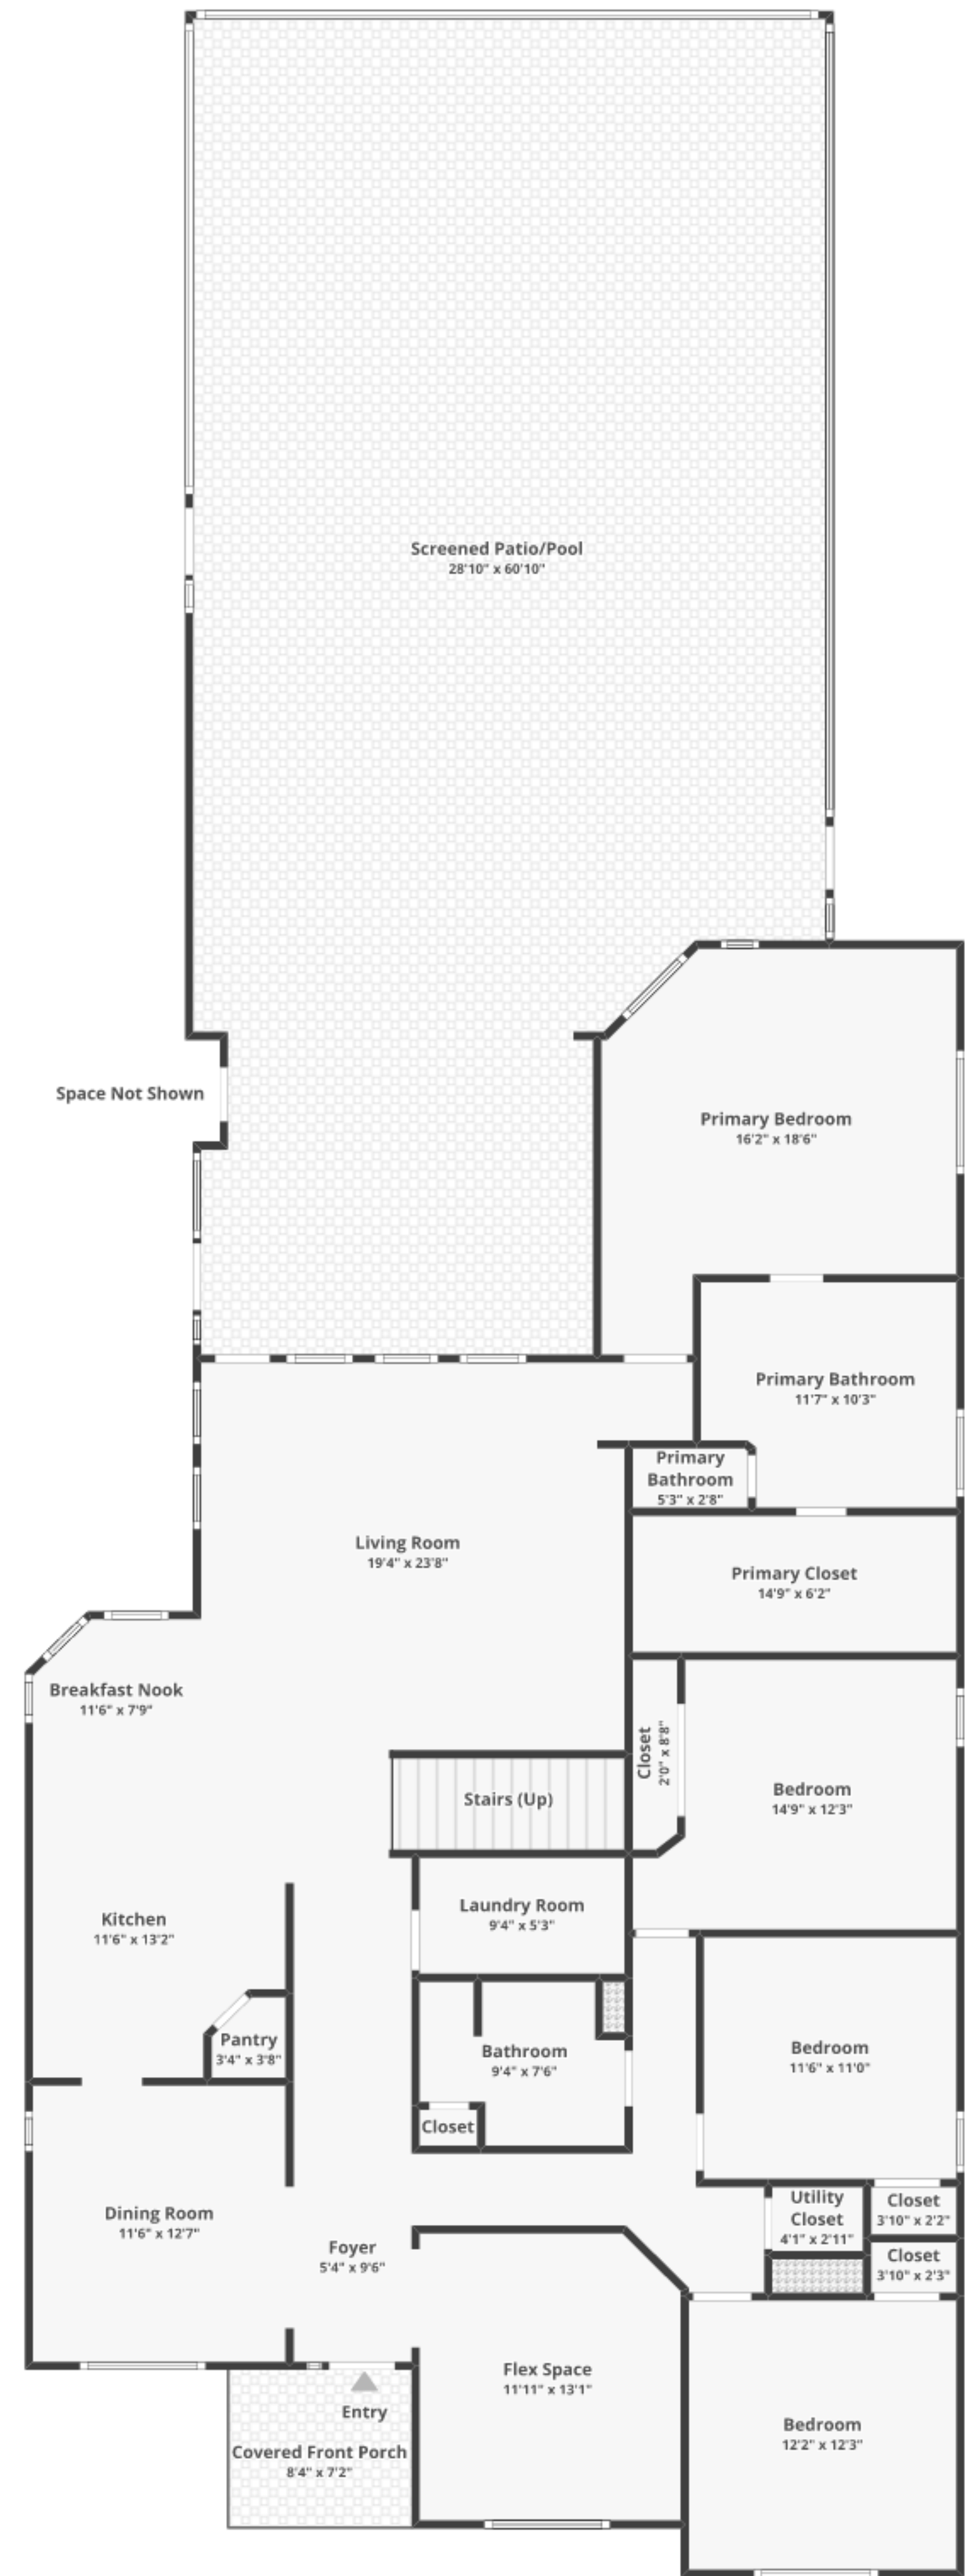

11908 Meridian Point Dr, Tampa, FL 33626

Total finished area: ~2,626.95 sq. ft.

FLOOR 1
Finished area: ~2,167.49 sq. ft.

FLOOR 2
Finished area: ~459.45 sq. ft.