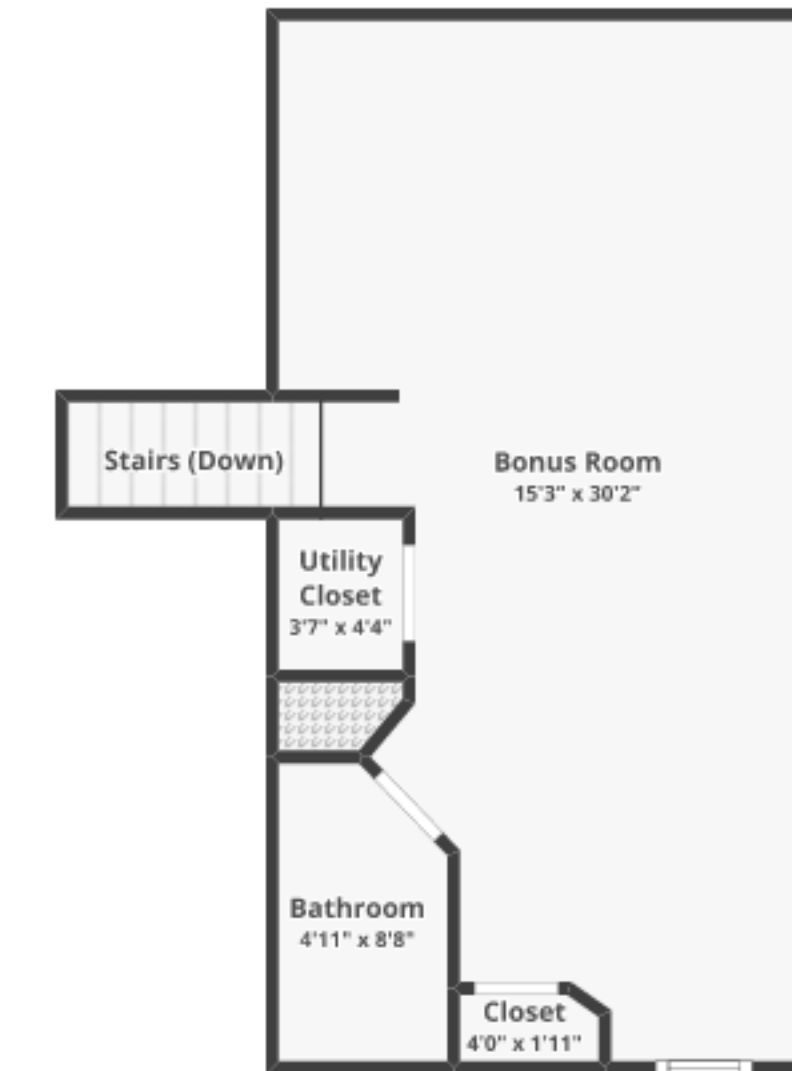

11908 Meridian Point Dr, Tampa, FL 33626

Total finished area: ~2,626.95 sq. ft.

FLOOR 1
Finished area: ~2,167.49 sq. ft.

FLOOR 2
Finished area: ~459.45 sq. ft.