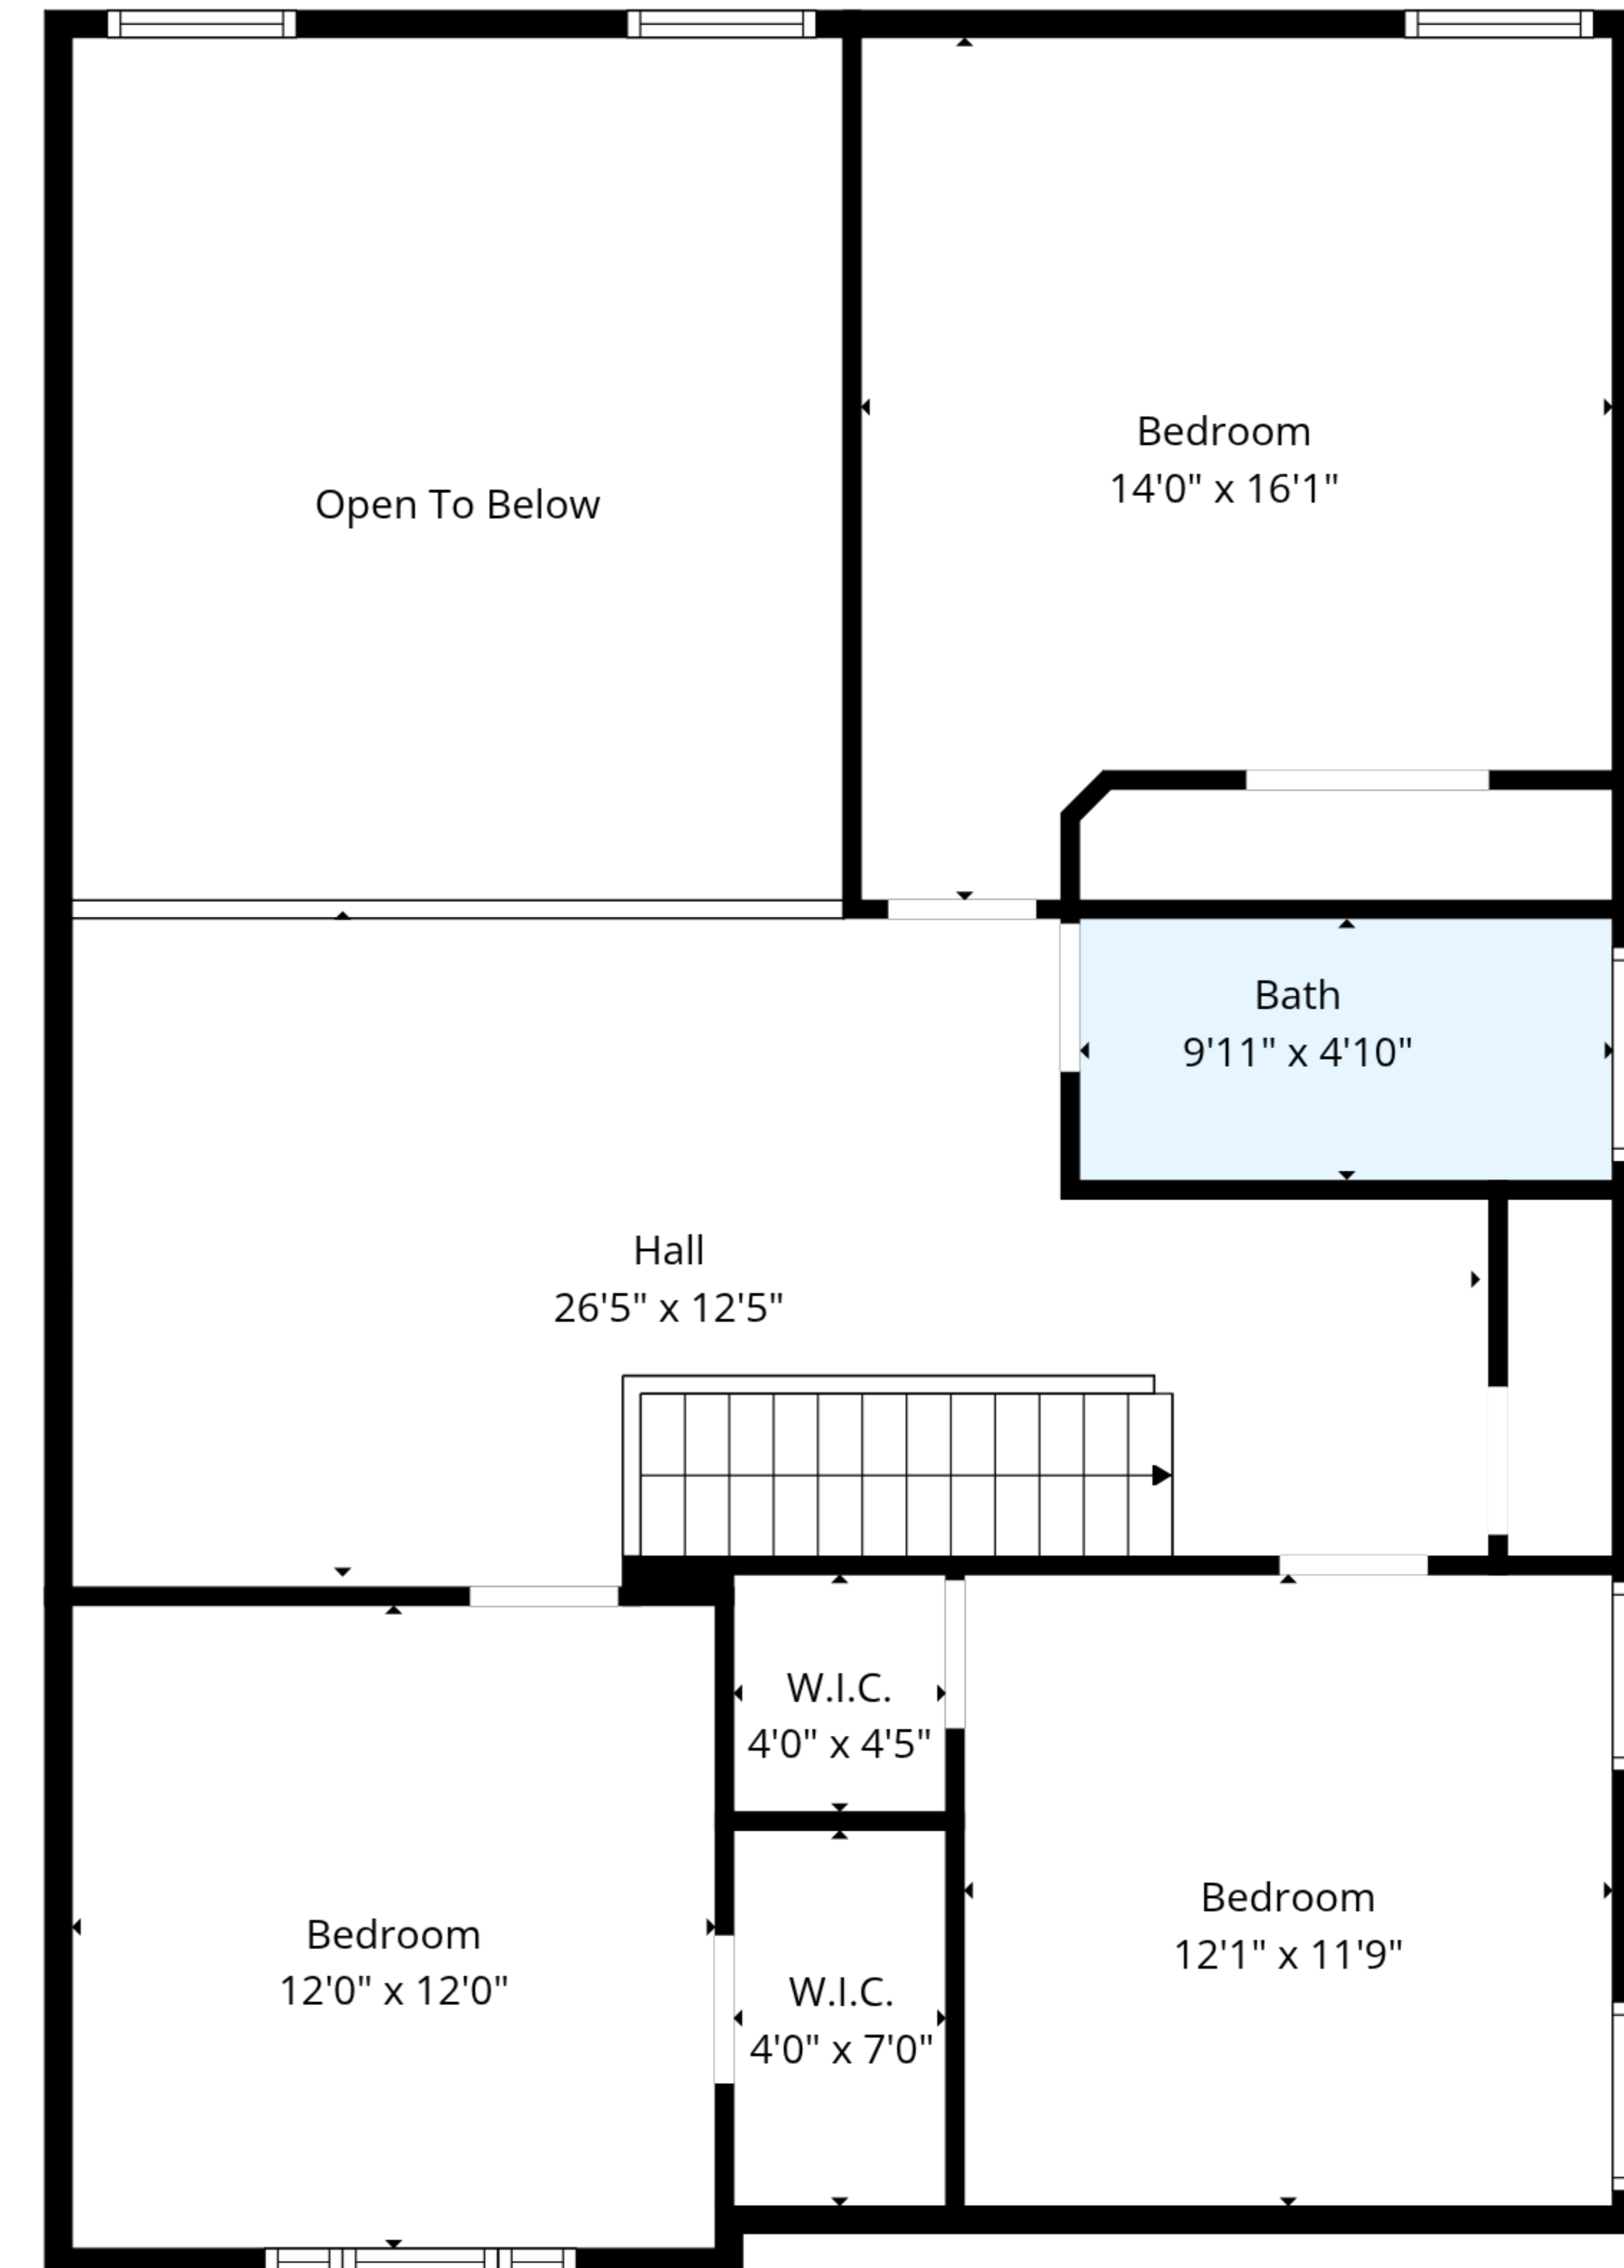

**TOTAL: 2310 sq. ft**

Ground floor: 1369 sq. ft, 1st floor: 941 sq. ft

EXCLUDED AREAS: GARAGE: 357 sq. ft, DECK: 155 sq. ft, OPEN TO BELOW: 231 sq. ft,  
WALLS: 179 sq. ft

**TOTAL: 2310 sq. ft**

Ground floor: 1369 sq. ft, 1st floor: 941 sq. ft

EXCLUDED AREAS: GARAGE: 357 sq. ft, DECK: 155 sq. ft, OPEN TO BELOW: 231 sq. ft,  
WALLS: 179 sq. ft

**TOTAL: 2310 sq. ft**  
 Ground floor: 1369 sq. ft, 1st floor: 941 sq. ft  
 EXCLUDED AREAS: GARAGE: 357 sq. ft, DECK: 155 sq. ft, OPEN TO BELOW: 231 sq. ft,  
 WALLS: 179 sq. ft