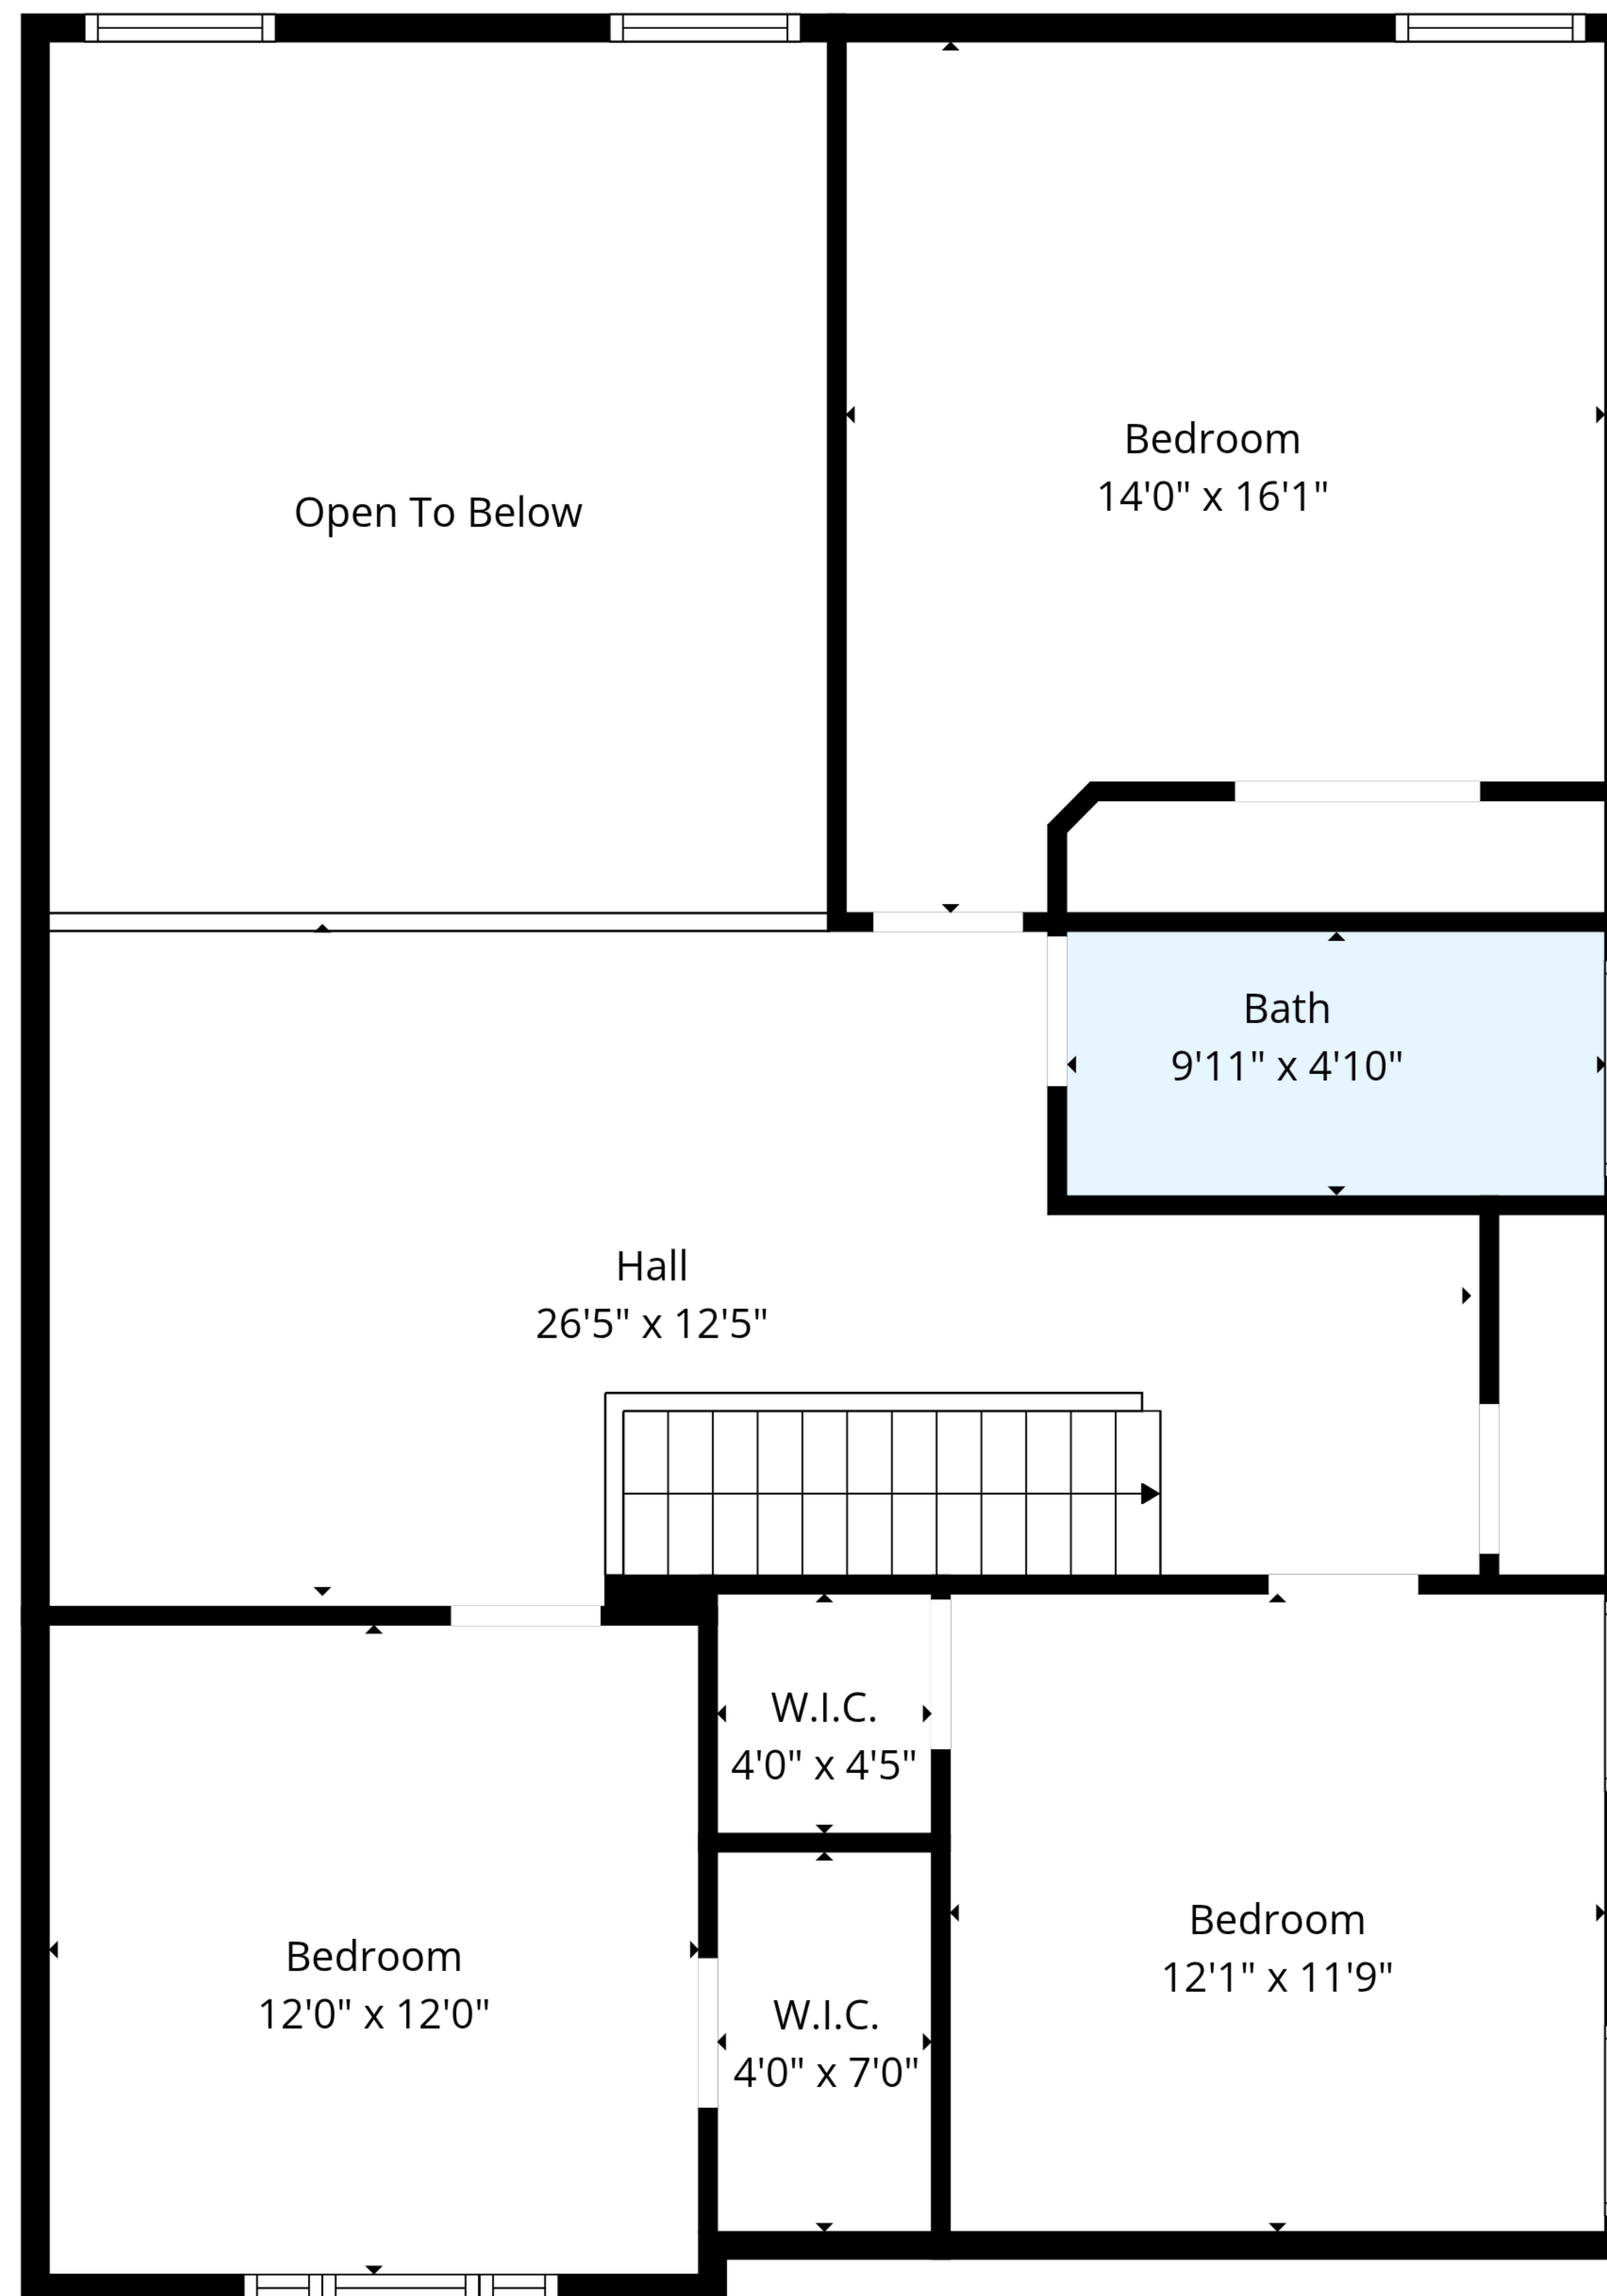

**TOTAL: 2310 sq. ft**

Ground floor: 1369 sq. ft, 1st floor: 941 sq. ft

EXCLUDED AREAS: GARAGE: 357 sq. ft, DECK: 155 sq. ft, OPEN TO BELOW: 231 sq. ft,  
WALLS: 179 sq. ft

**TOTAL: 2310 sq. ft**

Ground floor: 1369 sq. ft, 1st floor: 941 sq. ft

EXCLUDED AREAS: GARAGE: 357 sq. ft, DECK: 155 sq. ft, OPEN TO BELOW: 231 sq. ft,  
WALLS: 179 sq. ft

**TOTAL: 2310 sq. ft**  
 Ground floor: 1369 sq. ft, 1st floor: 941 sq. ft  
 EXCLUDED AREAS: GARAGE: 357 sq. ft, DECK: 155 sq. ft, OPEN TO BELOW: 231 sq. ft,  
 WALLS: 179 sq. ft