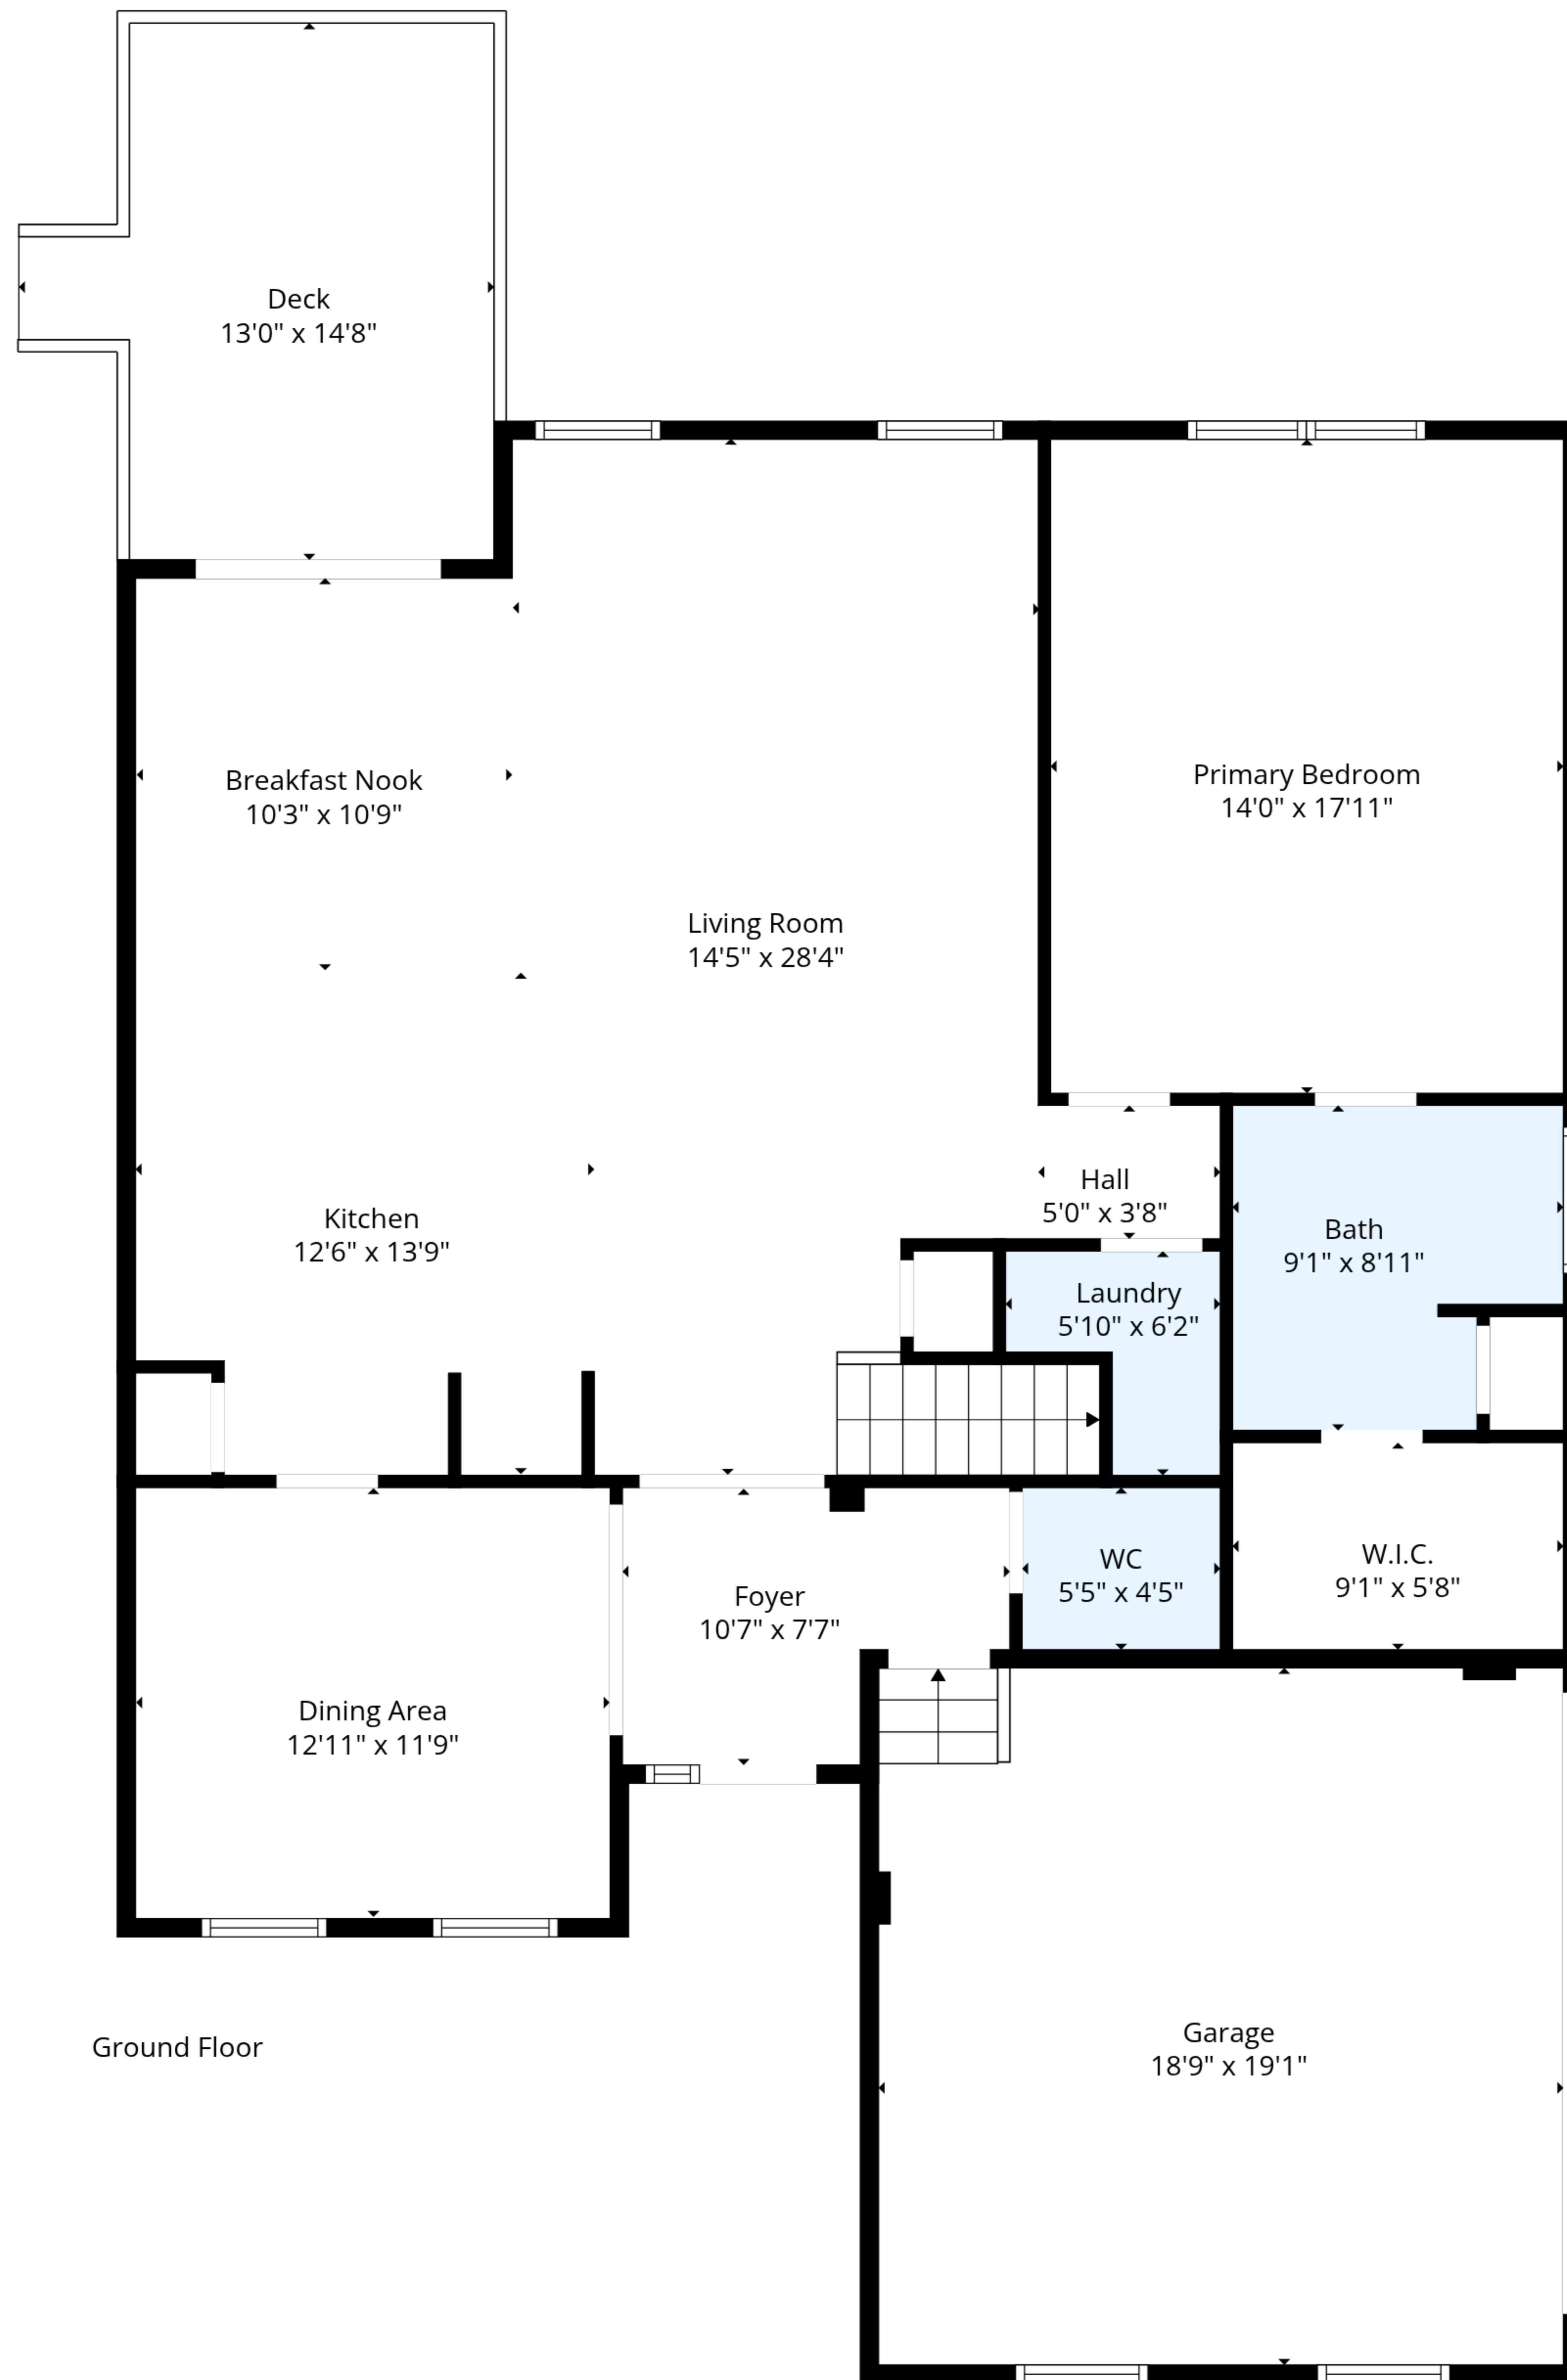

**TOTAL: 2310 sq. ft**

Ground floor: 1369 sq. ft, 1st floor: 941 sq. ft

EXCLUDED AREAS: GARAGE: 357 sq. ft, DECK: 155 sq. ft, OPEN TO BELOW: 231 sq. ft,  
WALLS: 179 sq. ft

**TOTAL: 2310 sq. ft**

Ground floor: 1369 sq. ft, 1st floor: 941 sq. ft

EXCLUDED AREAS: GARAGE: 357 sq. ft, DECK: 155 sq. ft, OPEN TO BELOW: 231 sq. ft,  
WALLS: 179 sq. ft

**TOTAL: 2310 sq. ft**  
 Ground floor: 1369 sq. ft, 1st floor: 941 sq. ft  
 EXCLUDED AREAS: GARAGE: 357 sq. ft, DECK: 155 sq. ft, OPEN TO BELOW: 231 sq. ft,  
 WALLS: 179 sq. ft