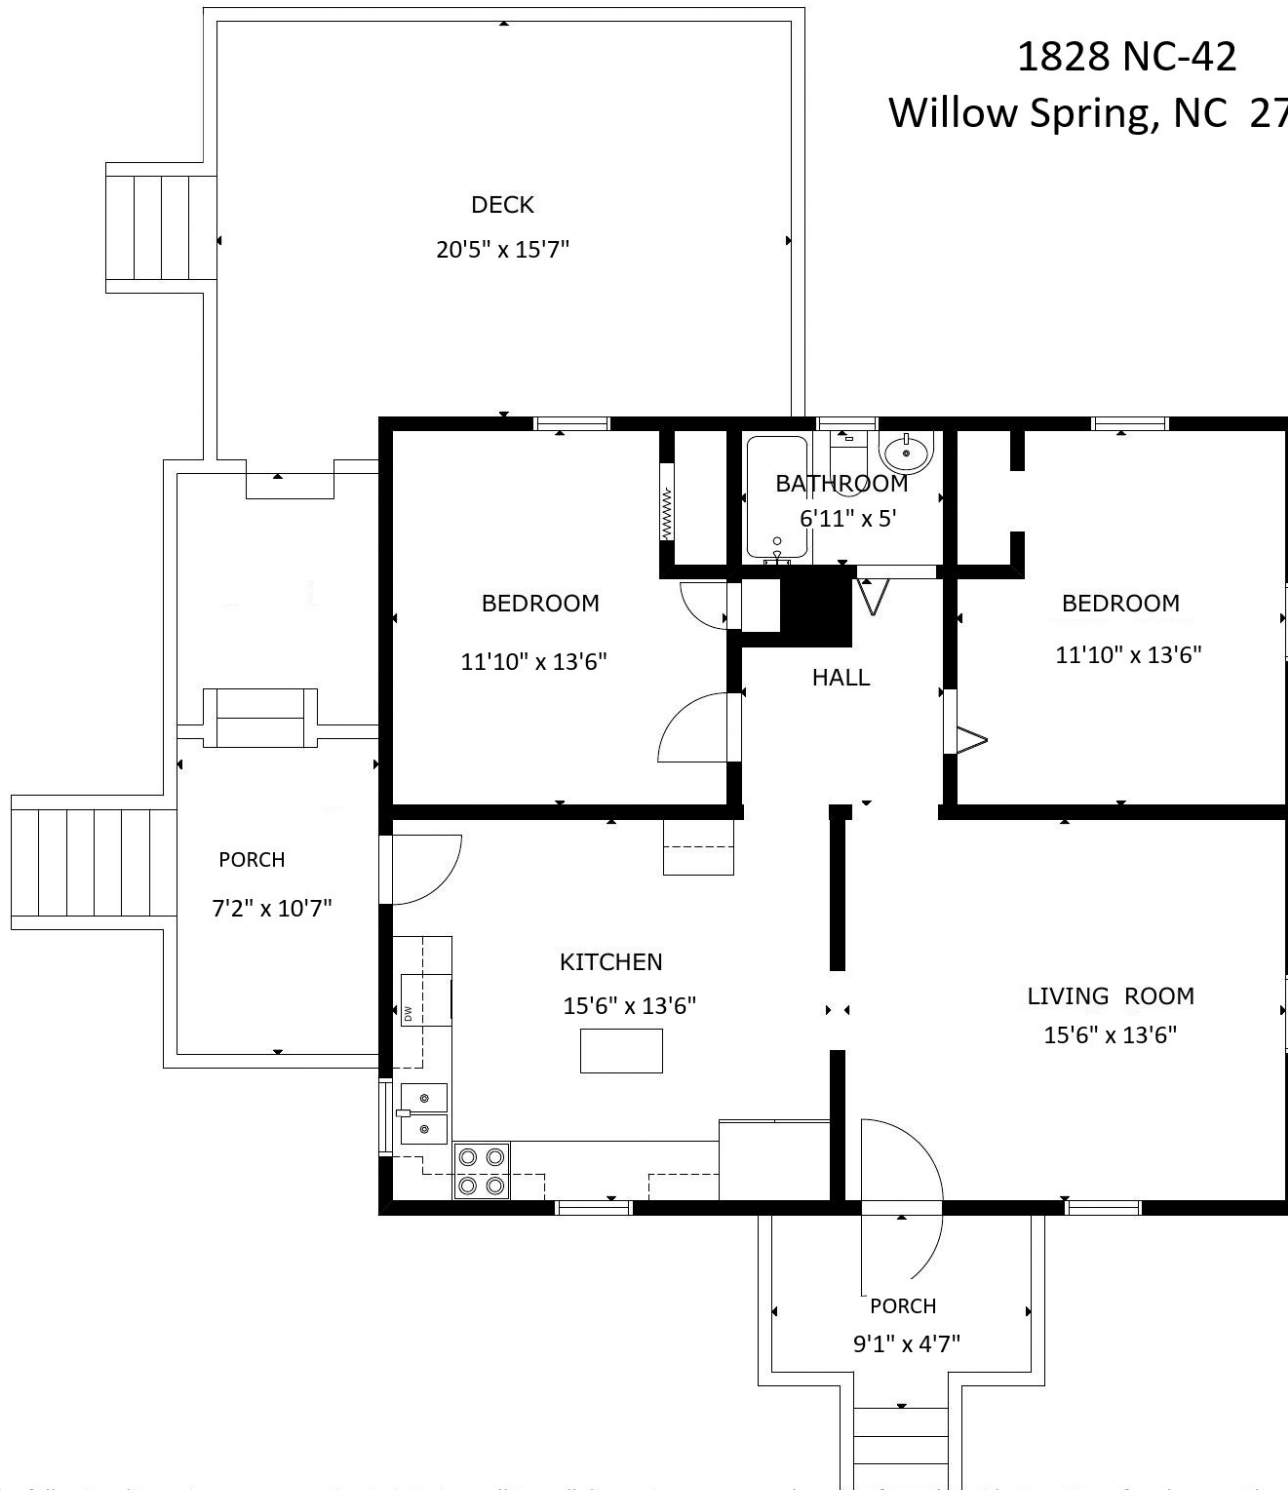

1828 NC-42  
Willow Spring, NC 27592

The following dimensions are approximate interior wall to wall dimensions, measured on site, from the widest portion of each room, then calculated to Feet/Inches from Rounded Decimal Feet. Information deemed reliable, but not guaranteed.