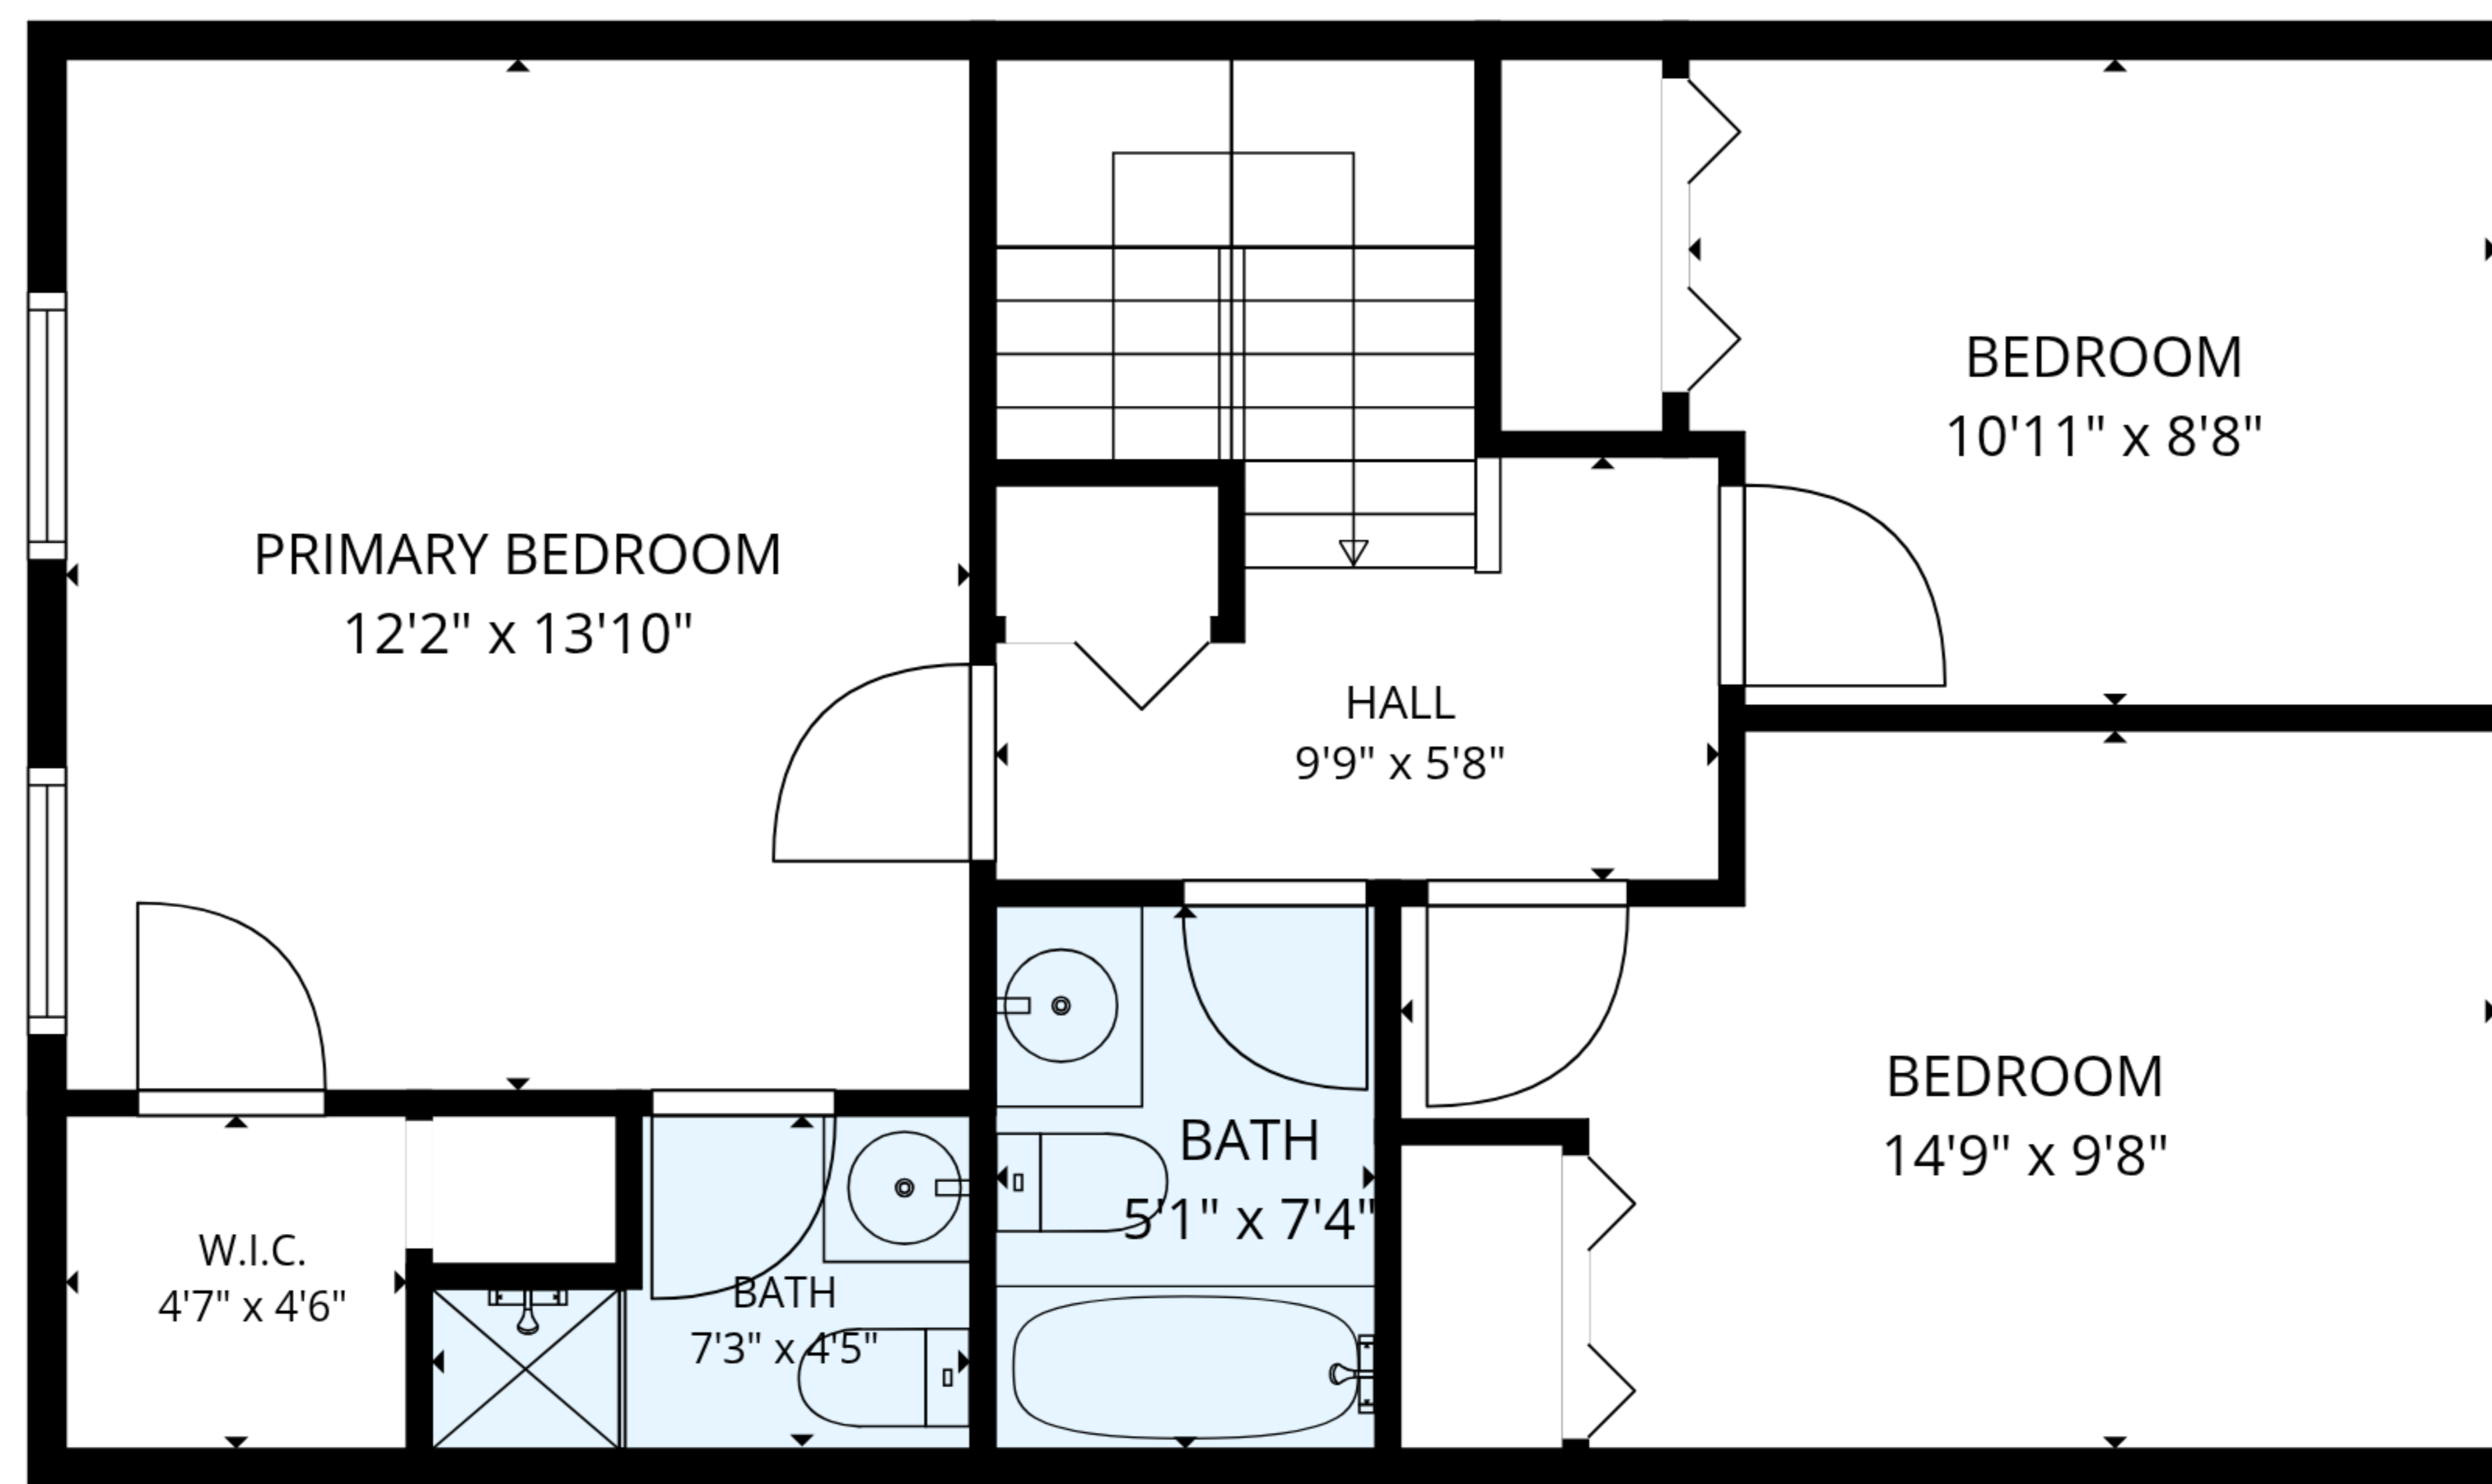

**TOTAL: 1326 sq. ft**  
1st floor: 715 sq. ft, 2nd floor: 611 sq. ft  
EXCLUDED AREAS: SHED: 35 sq. ft, DECK: 255 sq. ft, WALLS: 103 sq. ft

MEASUREMENTS ARE DEEMED RELIABLE BUT ARE NOT GUARANTEED.

**TOTAL: 1326 sq. ft**  
1st floor: 715 sq. ft, 2nd floor: 611 sq. ft  
EXCLUDED AREAS: SHED: 35 sq. ft, DECK: 255 sq. ft, WALLS: 103 sq. ft

MEASUREMENTS ARE DEEMED RELIABLE BUT ARE NOT GUARANTEED.

2nd floor

1st floor

**TOTAL: 1326 sq. ft**  
 1st floor: 715 sq. ft, 2nd floor: 611 sq. ft  
 EXCLUDED AREAS: SHED: 35 sq. ft, DECK: 255 sq. ft, WALLS: 103 sq. ft