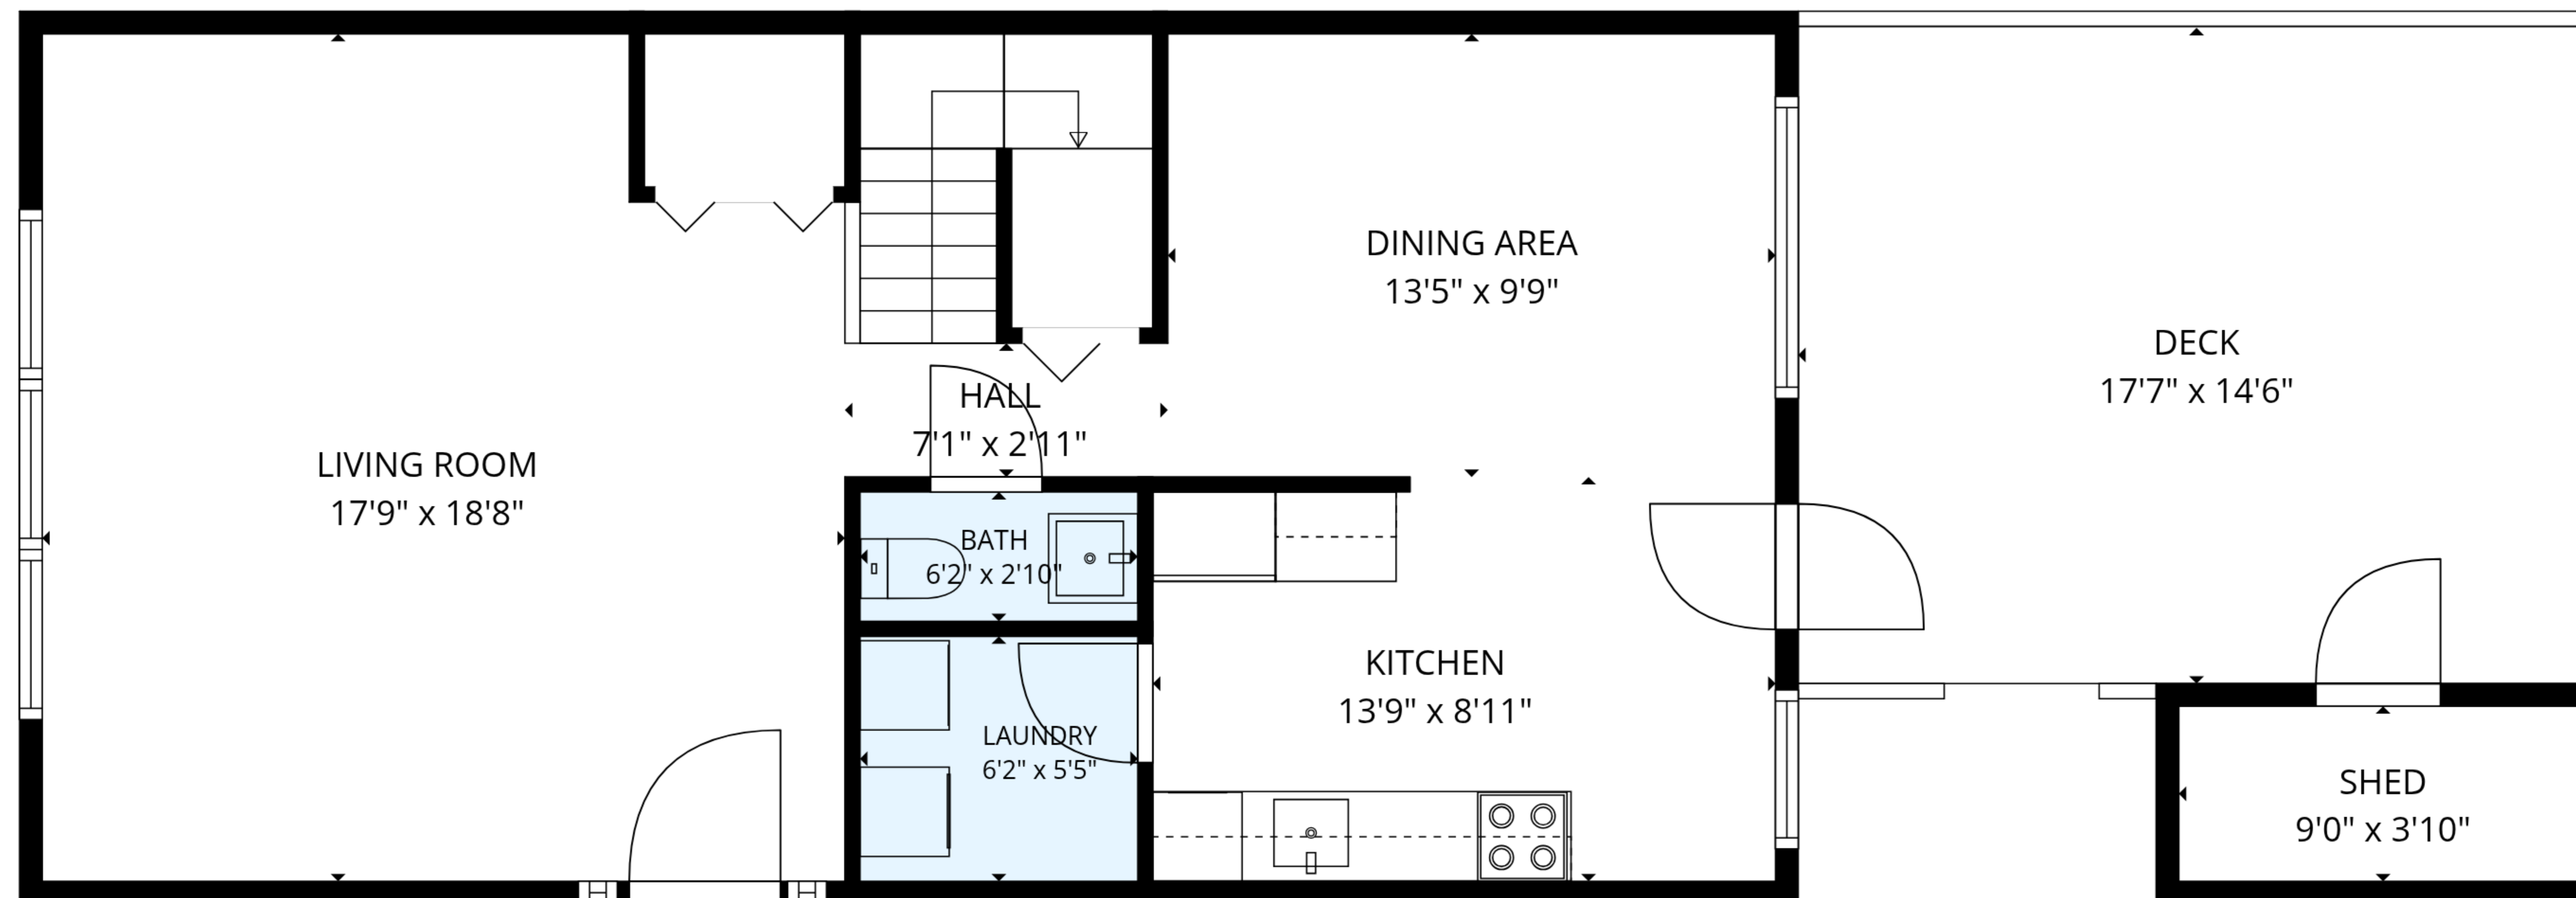

**TOTAL: 1326 sq. ft**  
1st floor: 715 sq. ft, 2nd floor: 611 sq. ft  
EXCLUDED AREAS: SHED: 35 sq. ft, DECK: 255 sq. ft, WALLS: 103 sq. ft

MEASUREMENTS ARE DEEMED RELIABLE BUT ARE NOT GUARANTEED.

**TOTAL: 1326 sq. ft**  
1st floor: 715 sq. ft, 2nd floor: 611 sq. ft  
EXCLUDED AREAS: SHED: 35 sq. ft, DECK: 255 sq. ft, WALLS: 103 sq. ft

MEASUREMENTS ARE DEEMED RELIABLE BUT ARE NOT GUARANTEED.

2nd floor

1st floor

**TOTAL: 1326 sq. ft**  
 1st floor: 715 sq. ft, 2nd floor: 611 sq. ft  
 EXCLUDED AREAS: SHED: 35 sq. ft, DECK: 255 sq. ft, WALLS: 103 sq. ft