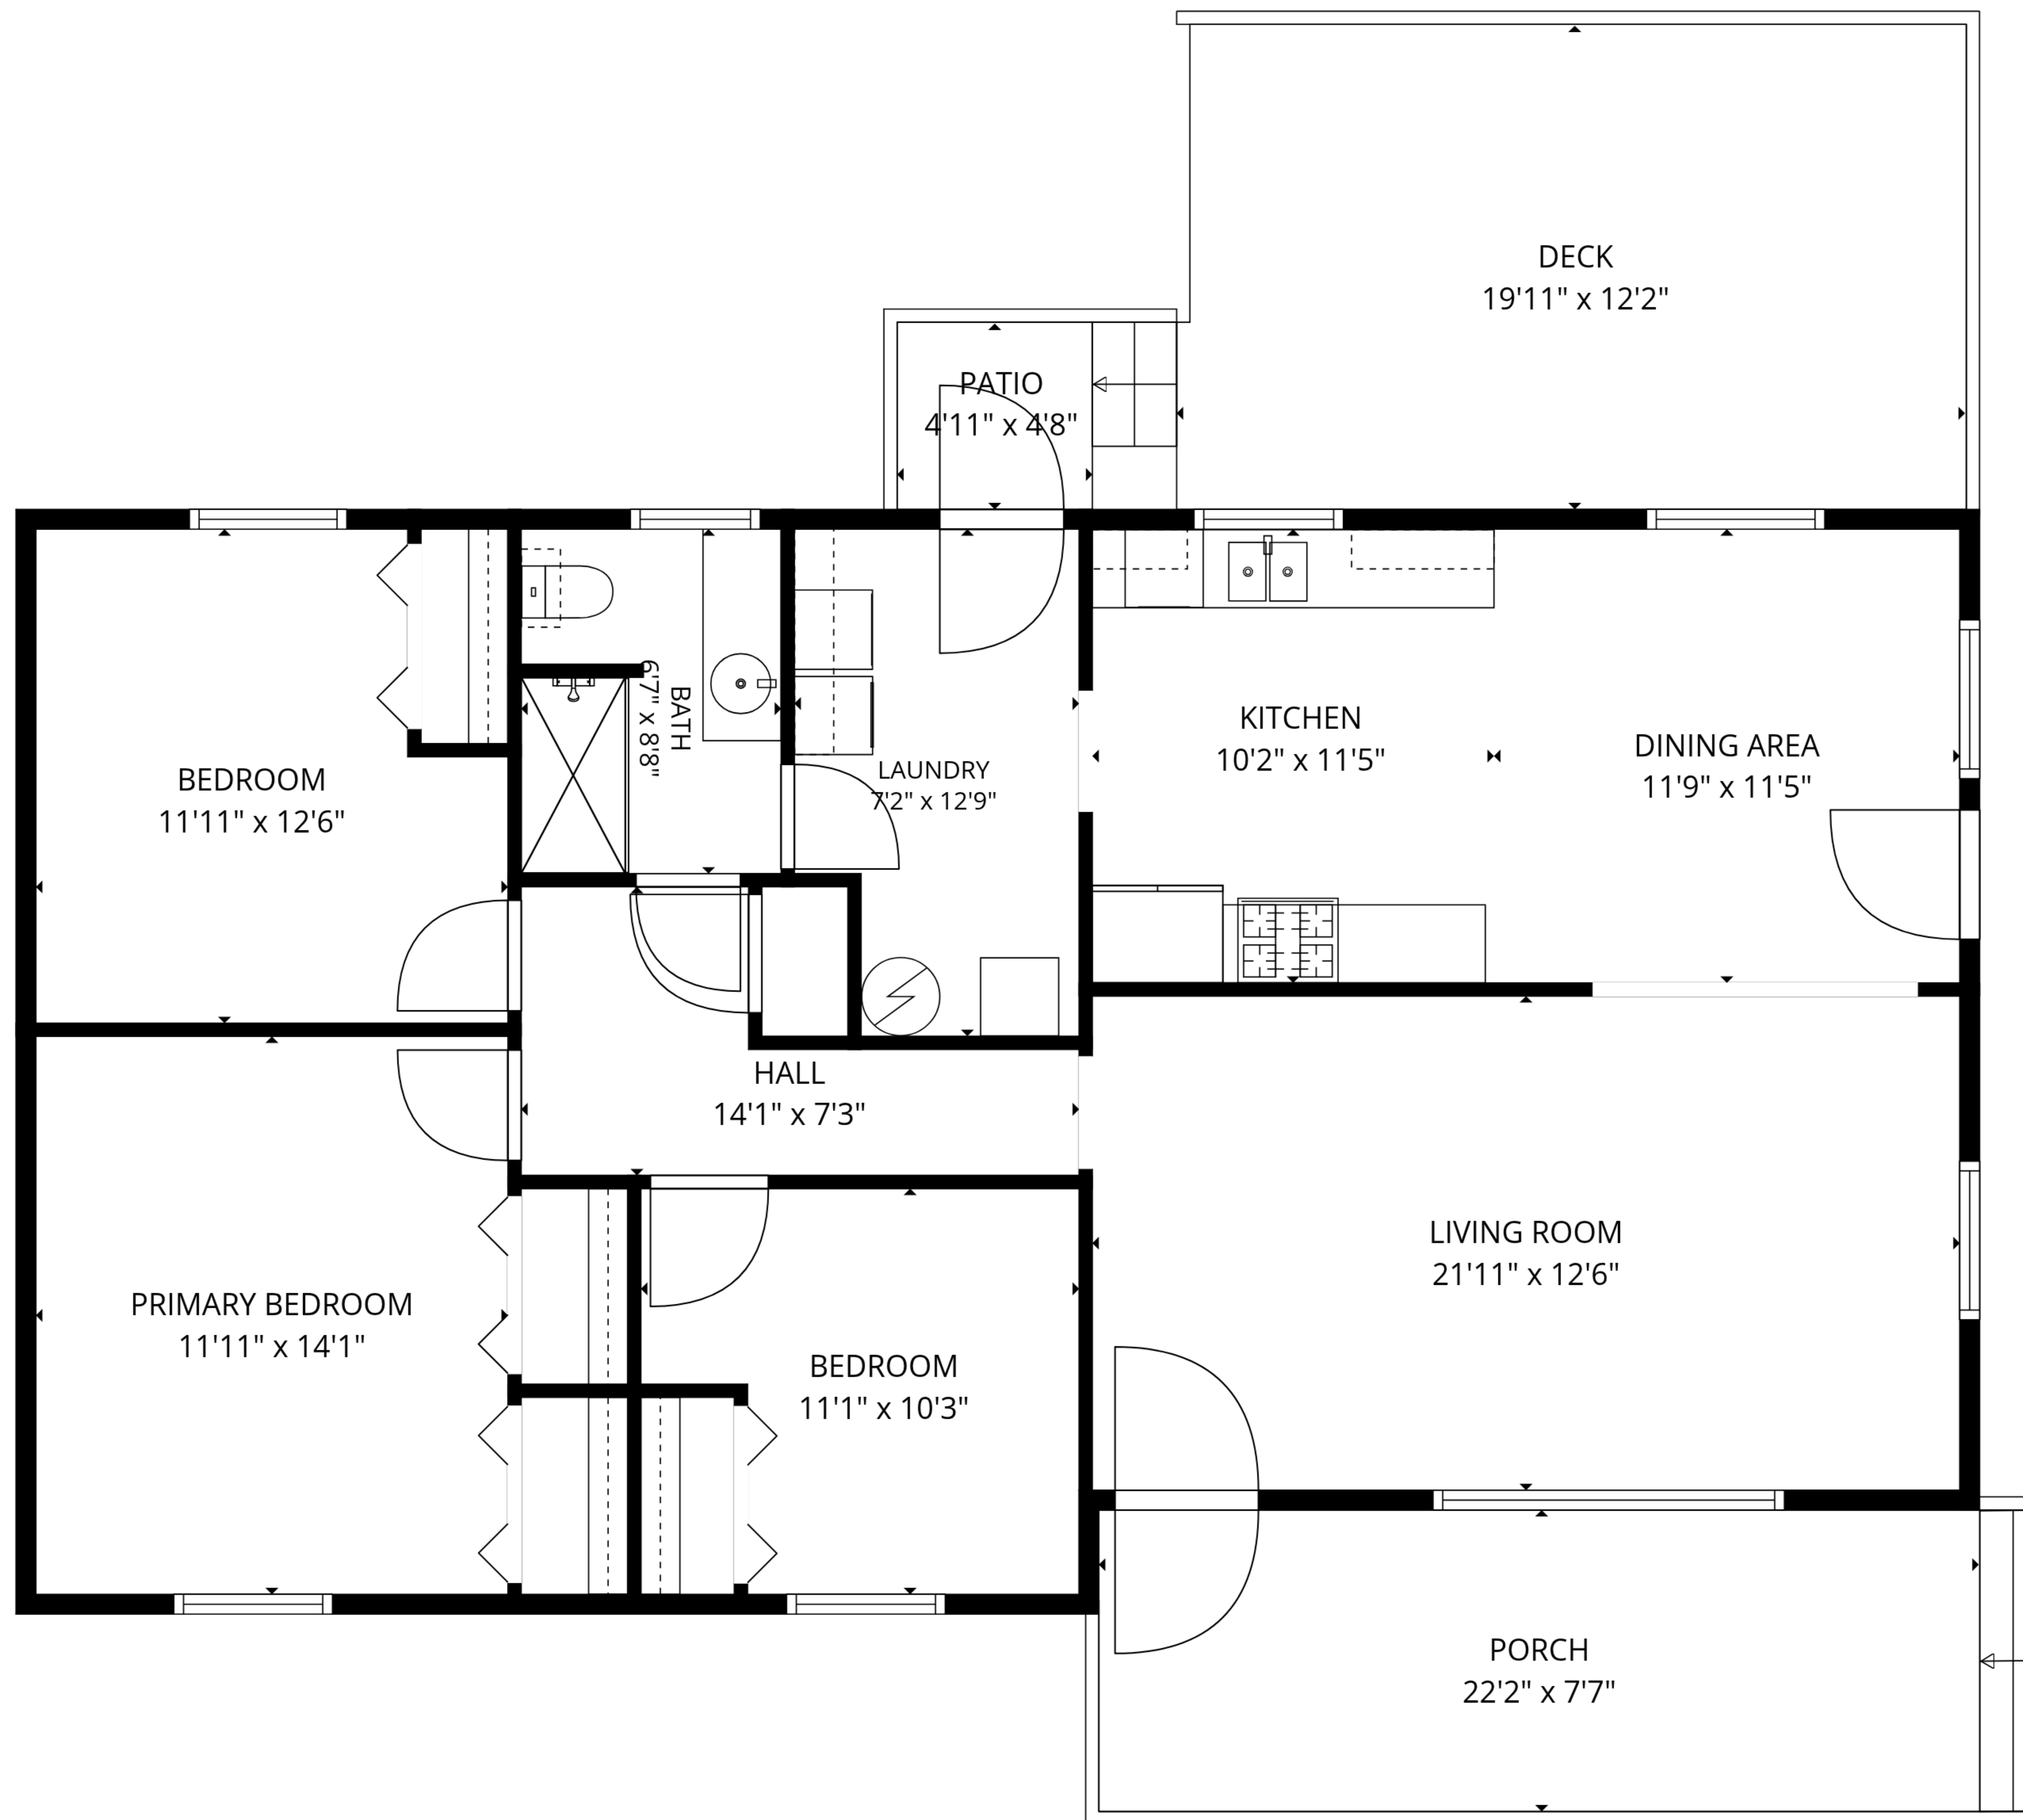

**TOTAL: 1245 sq. ft**

1st floor: 1245 sq. ft

EXCLUDED AREAS: PORCH: 182 sq. ft, DECK: 241 sq. ft, PATIO: 23 sq. ft,

WALLS: 76 sq. ft

**TOTAL: 1245 sq. ft**

1st floor: 1245 sq. ft

EXCLUDED AREAS: PORCH: 182 sq. ft, DECK: 241 sq. ft, PATIO: 23 sq. ft,

WALLS: 76 sq. ft