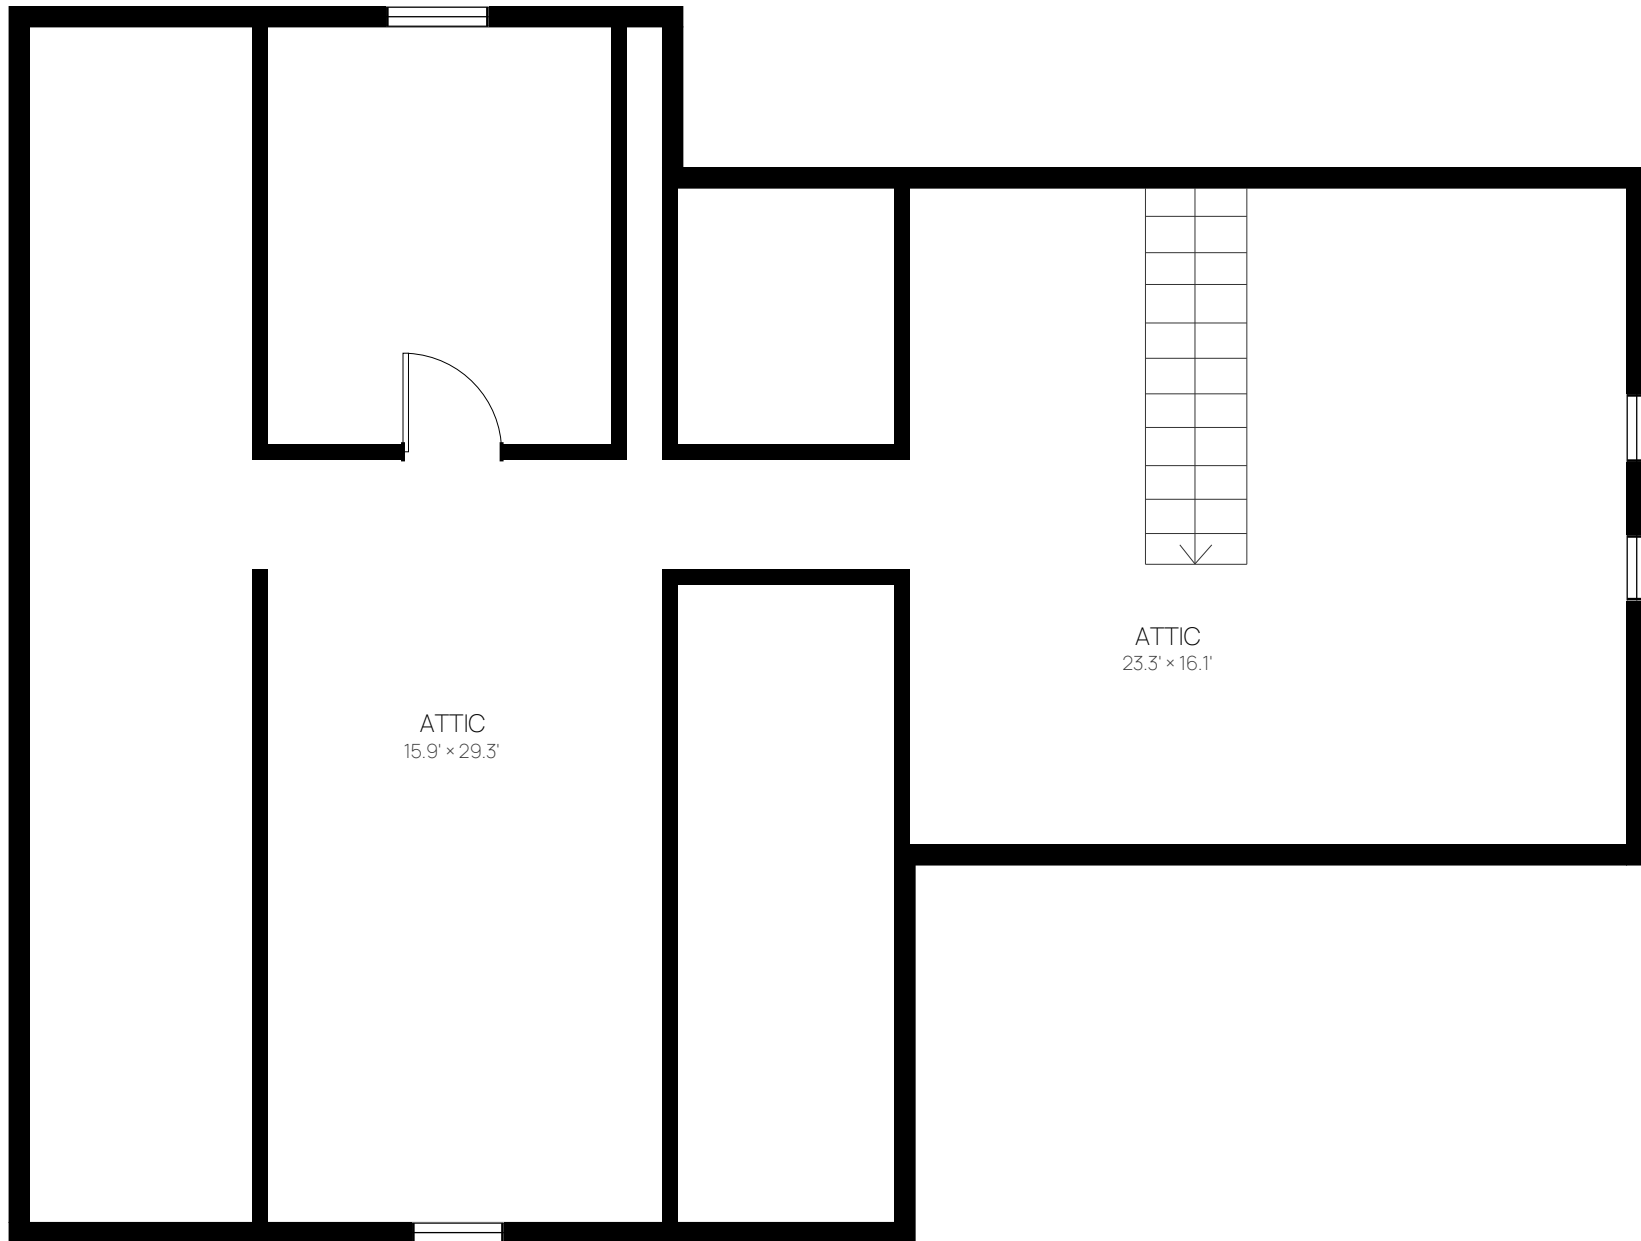

First Floor

Total GLA: 1,938 sq. ft | Total: 2,898 sq. ft

First Floor: 971 sq. ft

Second Floor: 968 sq. ft

Third Floor: 0 sq. ft (Excluded areas 959 sq. ft)

Measurements deemed highly reliable, but not guaranteed.

Second Floor

Total GLA: 1,938 sq. ft | Total: 2,898 sq. ft

First Floor: 971 sq. ft

Second Floor: 968 sq. ft

Third Floor: 0 sq. ft (Excluded areas 959 sq. ft)

Measurements deemed highly reliable, but not guaranteed.

Third Floor

Total GLA: 1,938 sq. ft | Total: 2,898 sq. ft

First Floor: 971 sq. ft

Second Floor: 968 sq. ft

Third Floor: 0 sq. ft (Excluded areas 959 sq. ft)

Measurements deemed highly reliable, but not guaranteed.