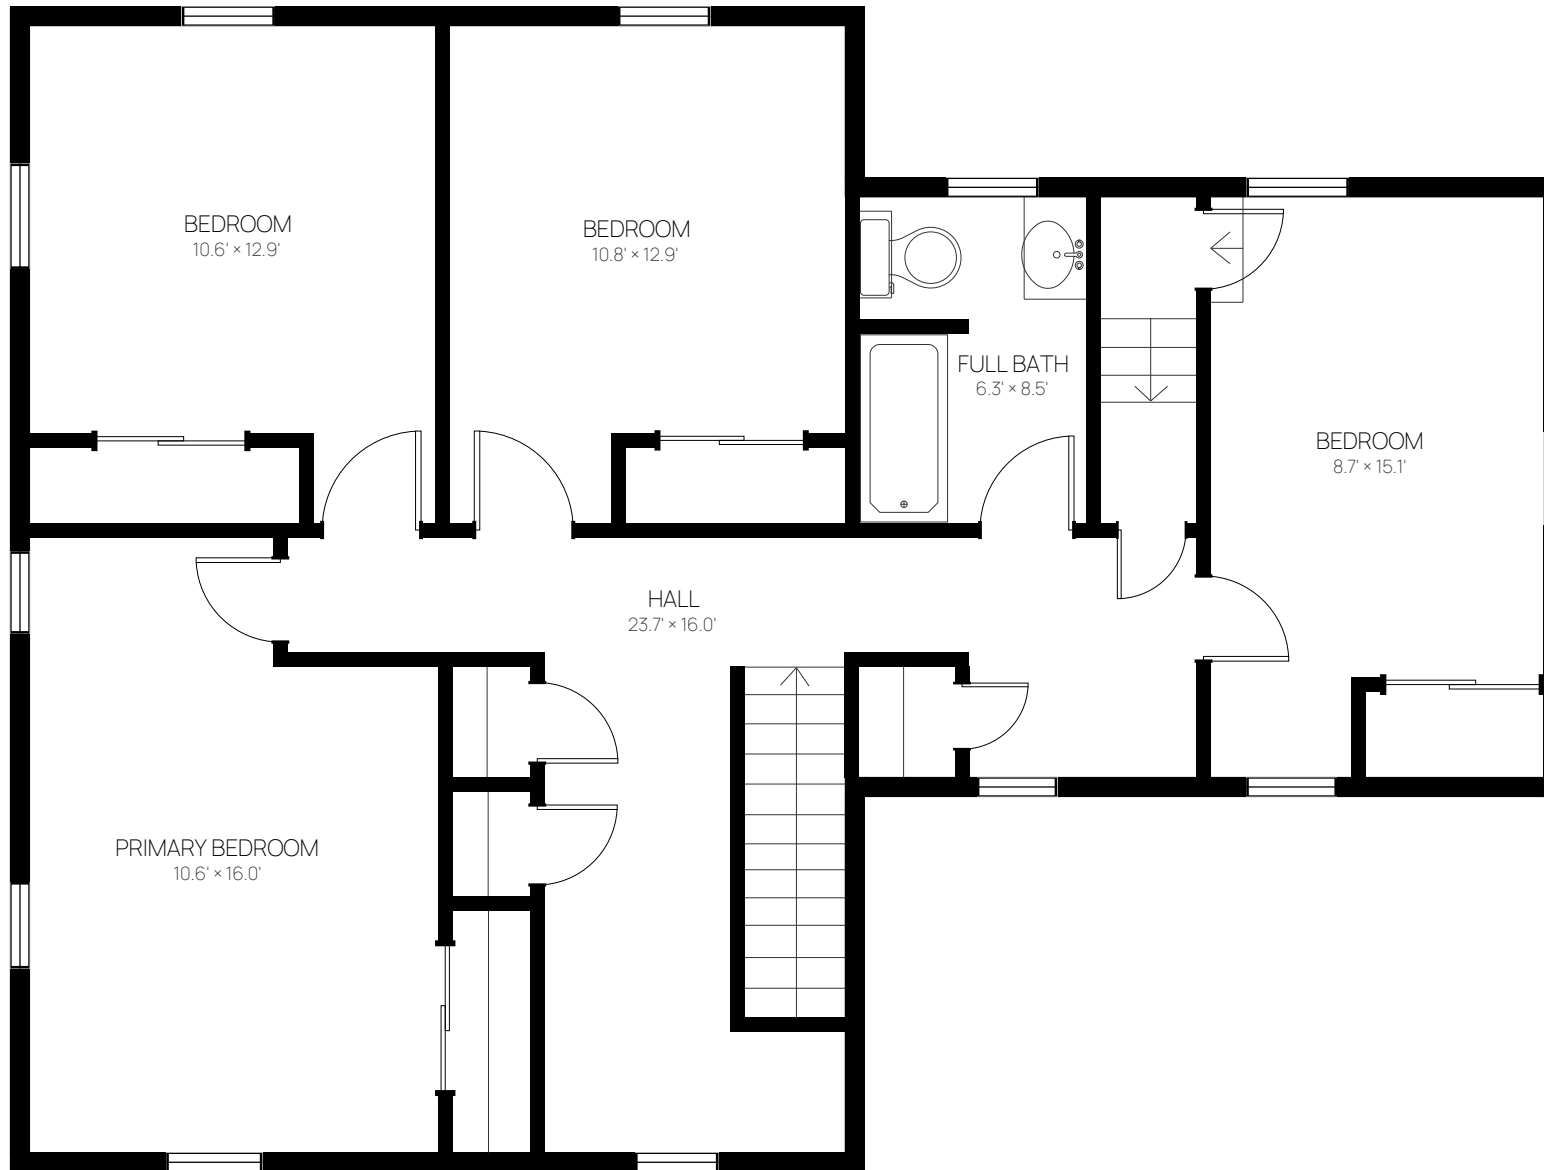

First Floor

Total GLA: 1,938 sq. ft | Total: 2,898 sq. ft

First Floor: 971 sq. ft

Second Floor: 968 sq. ft

Third Floor: 0 sq. ft (Excluded areas 959 sq. ft)

Measurements deemed highly reliable, but not guaranteed.

Second Floor

Total GLA: 1,938 sq. ft | Total: 2,898 sq. ft

First Floor: 971 sq. ft

Second Floor: 968 sq. ft

Third Floor: 0 sq. ft (Excluded areas 959 sq. ft)

Measurements deemed highly reliable, but not guaranteed.

Third Floor

Total GLA: 1,938 sq. ft | Total: 2,898 sq. ft

First Floor: 971 sq. ft

Second Floor: 968 sq. ft

Third Floor: 0 sq. ft (Excluded areas 959 sq. ft)

Measurements deemed highly reliable, but not guaranteed.