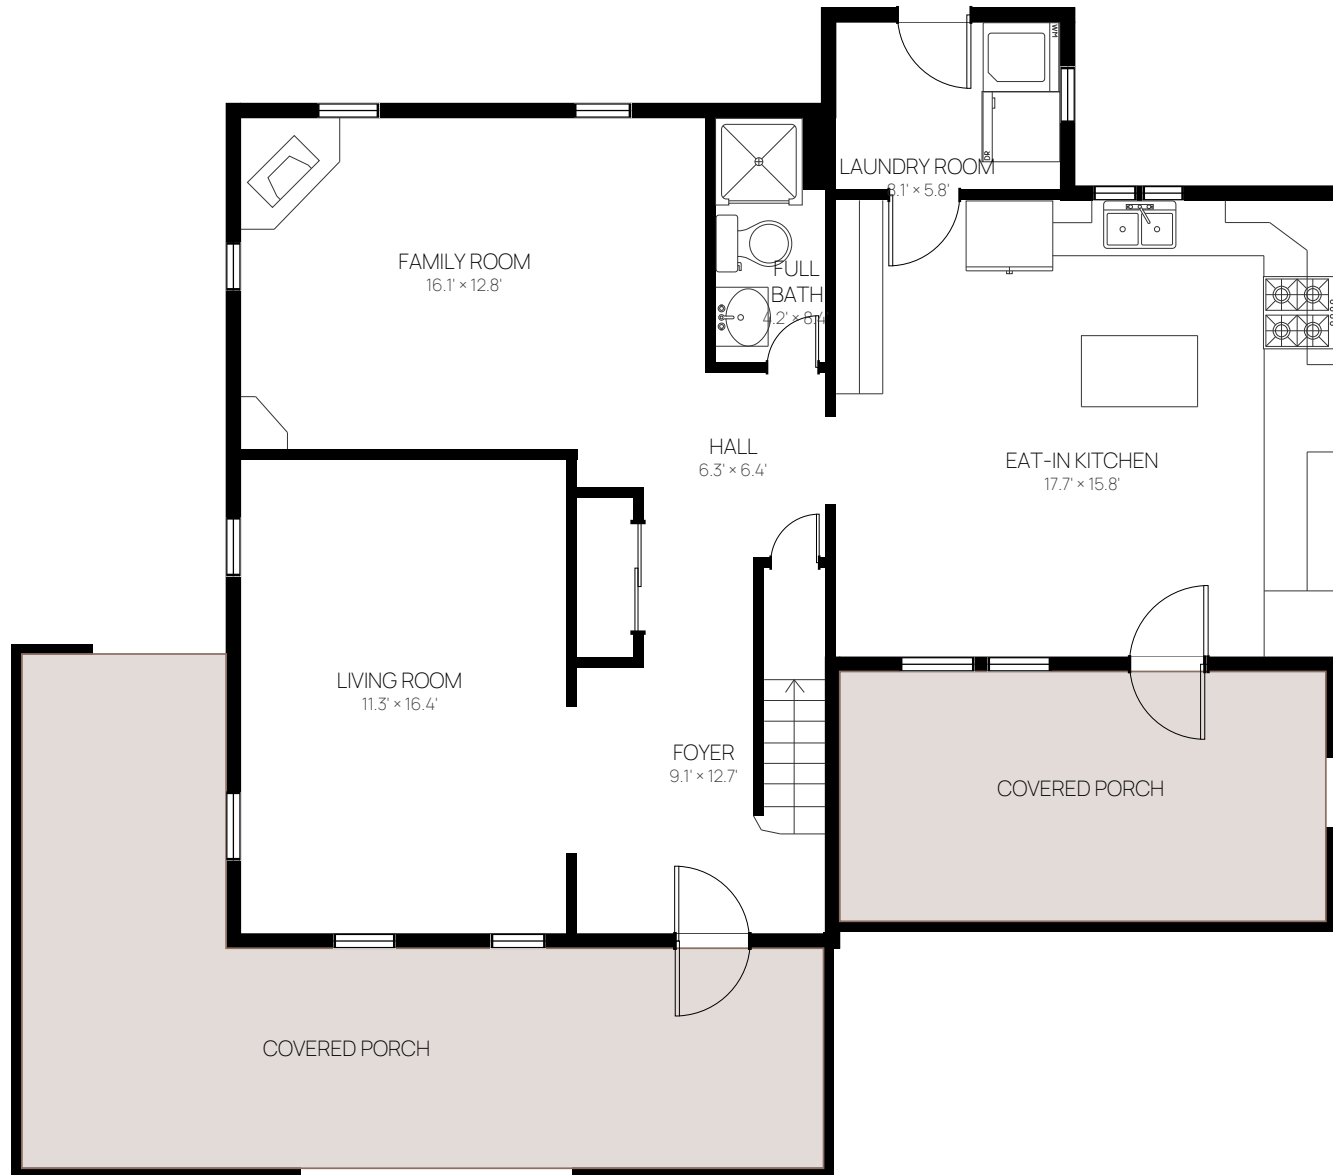

First Floor

Total GLA: 1,938 sq. ft | Total: 2,898 sq. ft

First Floor: 971 sq. ft

Second Floor: 968 sq. ft

Third Floor: 0 sq. ft (Excluded areas 959 sq. ft)

Measurements deemed highly reliable, but not guaranteed.

Second Floor

Total GLA: 1,938 sq. ft | Total: 2,898 sq. ft

First Floor: 971 sq. ft

Second Floor: 968 sq. ft

Third Floor: 0 sq. ft (Excluded areas 959 sq. ft)

Measurements deemed highly reliable, but not guaranteed.

Third Floor

Total GLA: 1,938 sq. ft | Total: 2,898 sq. ft

First Floor: 971 sq. ft

Second Floor: 968 sq. ft

Third Floor: 0 sq. ft (Excluded areas 959 sq. ft)

Measurements deemed highly reliable, but not guaranteed.