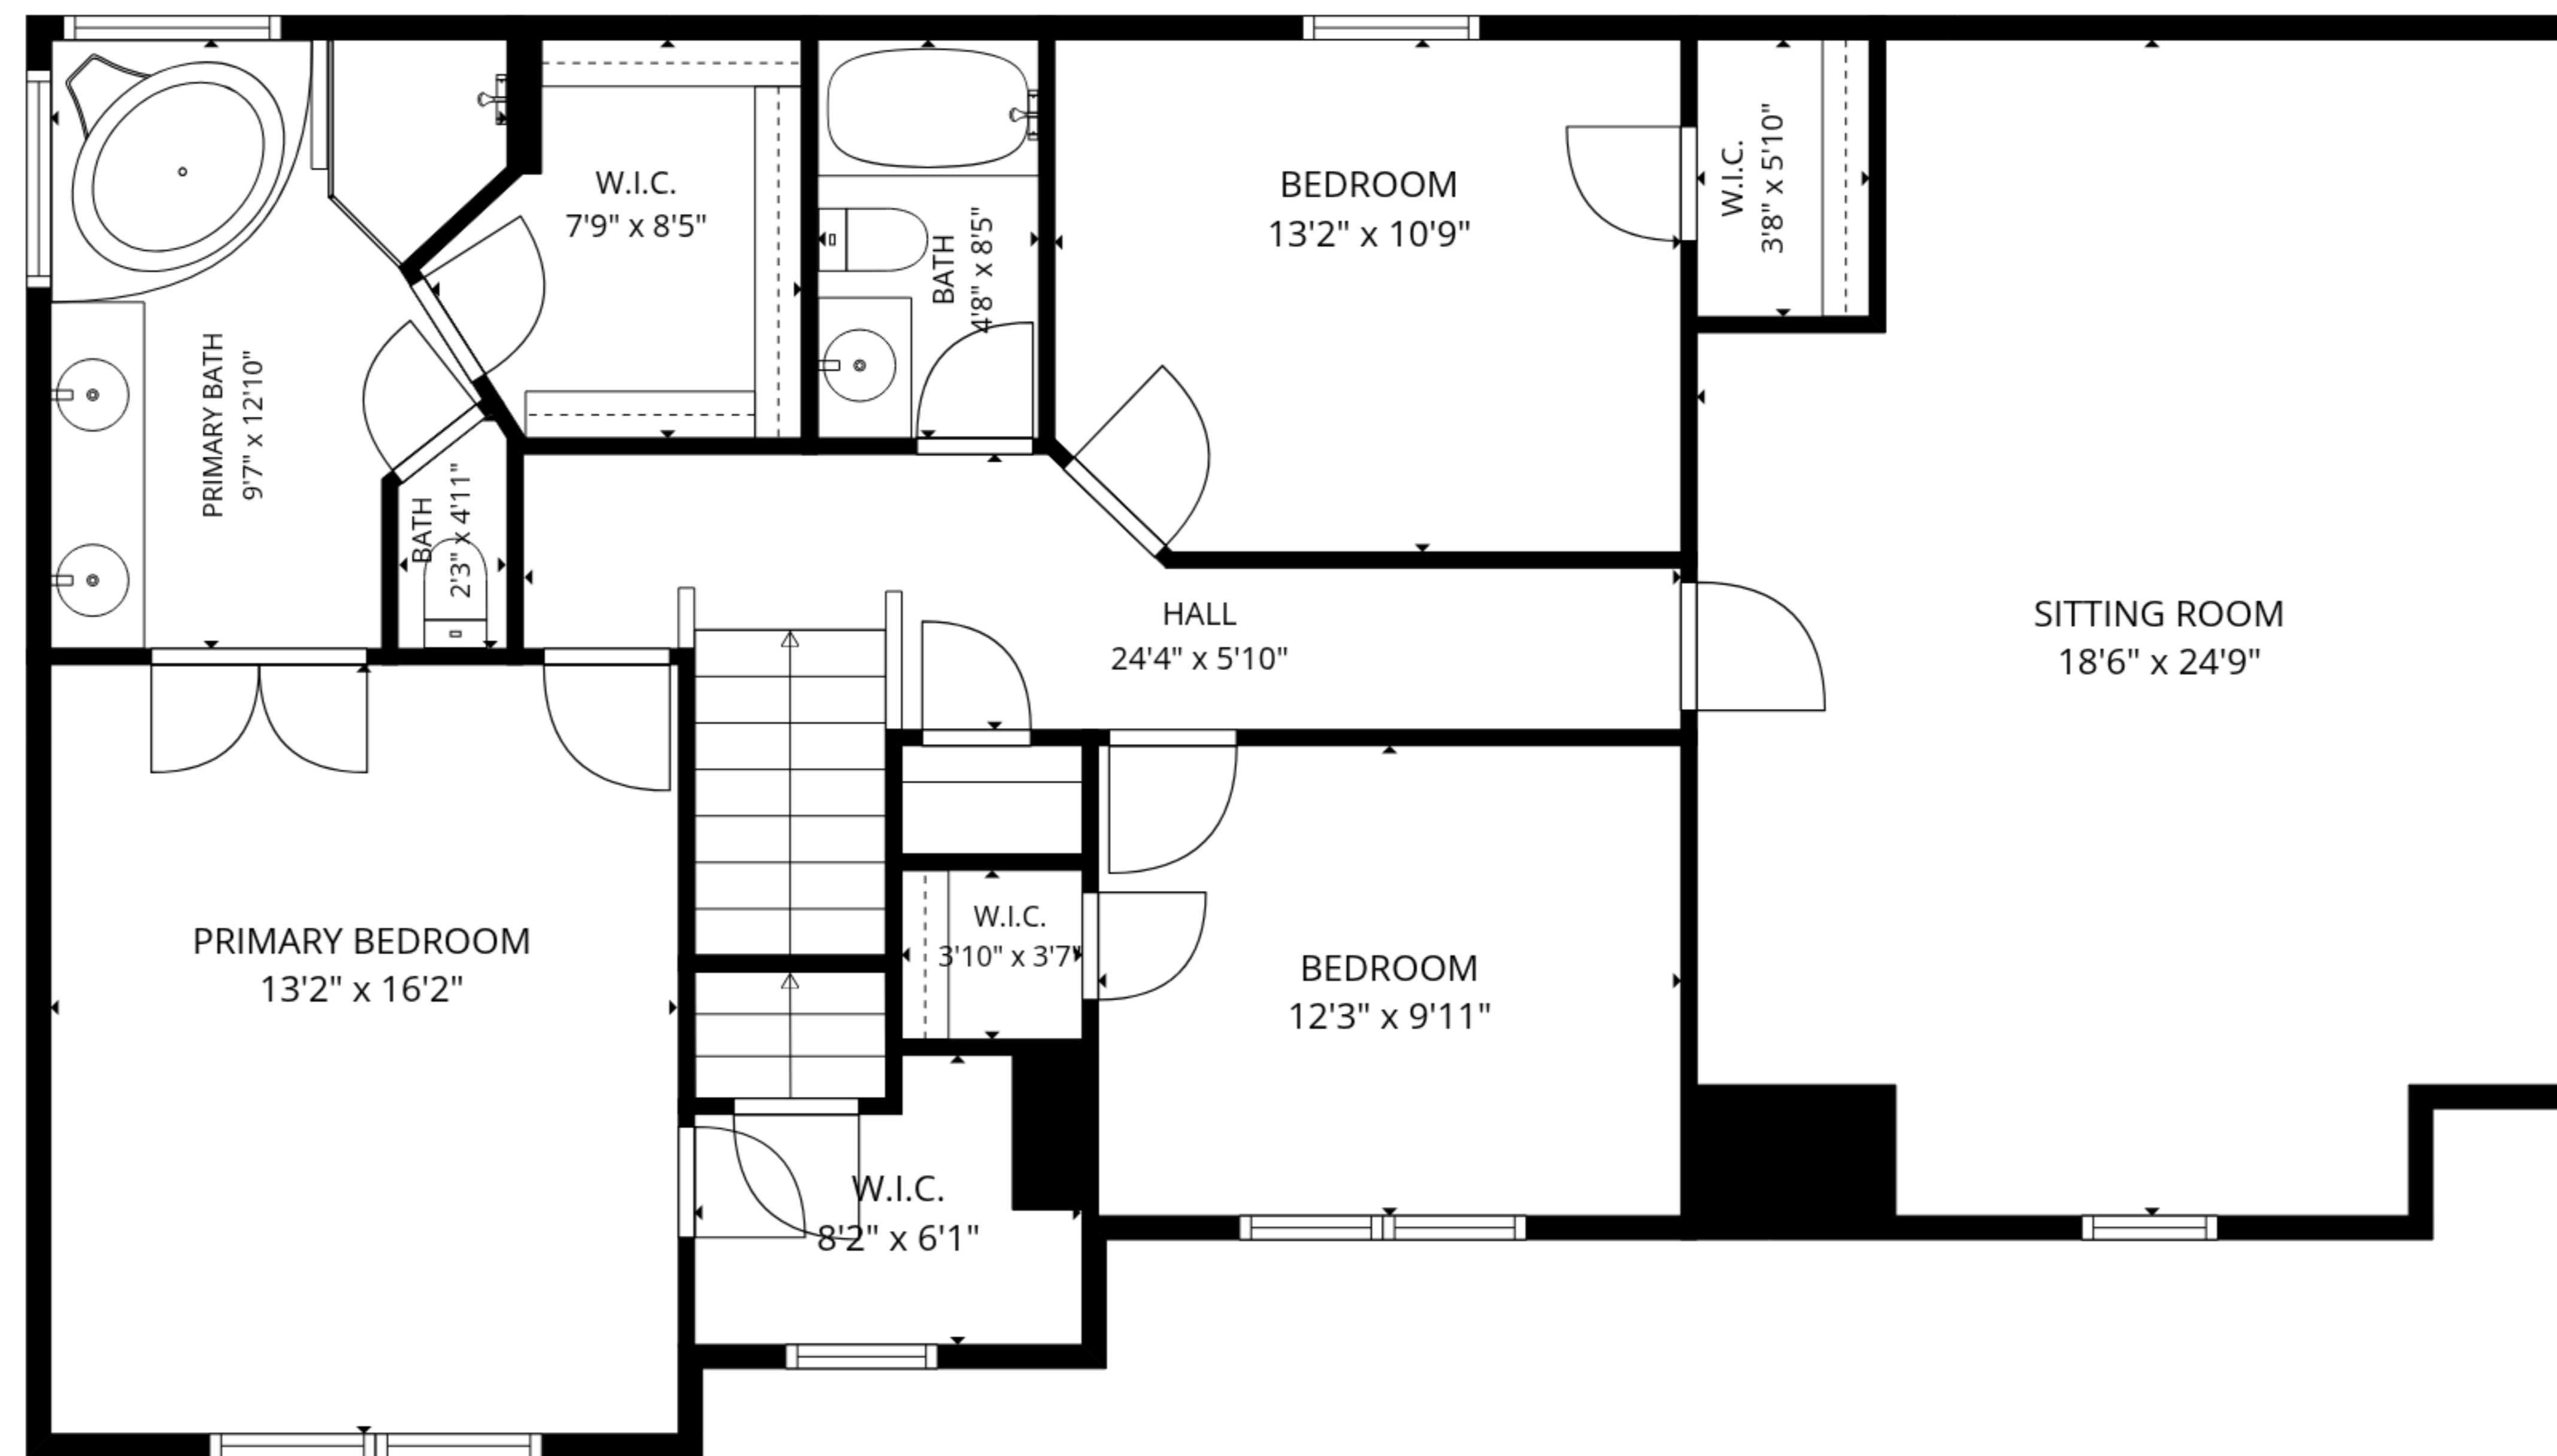

**TOTAL: 2448 sq. ft**  
 1st floor: 1057 sq. ft, 2nd floor: 1391 sq. ft  
 EXCLUDED AREAS: GARAGE: 369 sq. ft, PATIO: 180 sq. ft, WALLS: 189 sq. ft

SIZES AND DIMENSIONS ARE APPROXIMATE, ACTUAL MAY VARY.

2nd floor

1st floor

**TOTAL: 2448 sq. ft**  
 1st floor: 1057 sq. ft, 2nd floor: 1391 sq. ft  
 EXCLUDED AREAS: GARAGE: 369 sq. ft, PATIO: 180 sq. ft, WALLS: 189 sq. ft

SIZES AND DIMENSIONS ARE APPROXIMATE, ACTUAL MAY VARY.