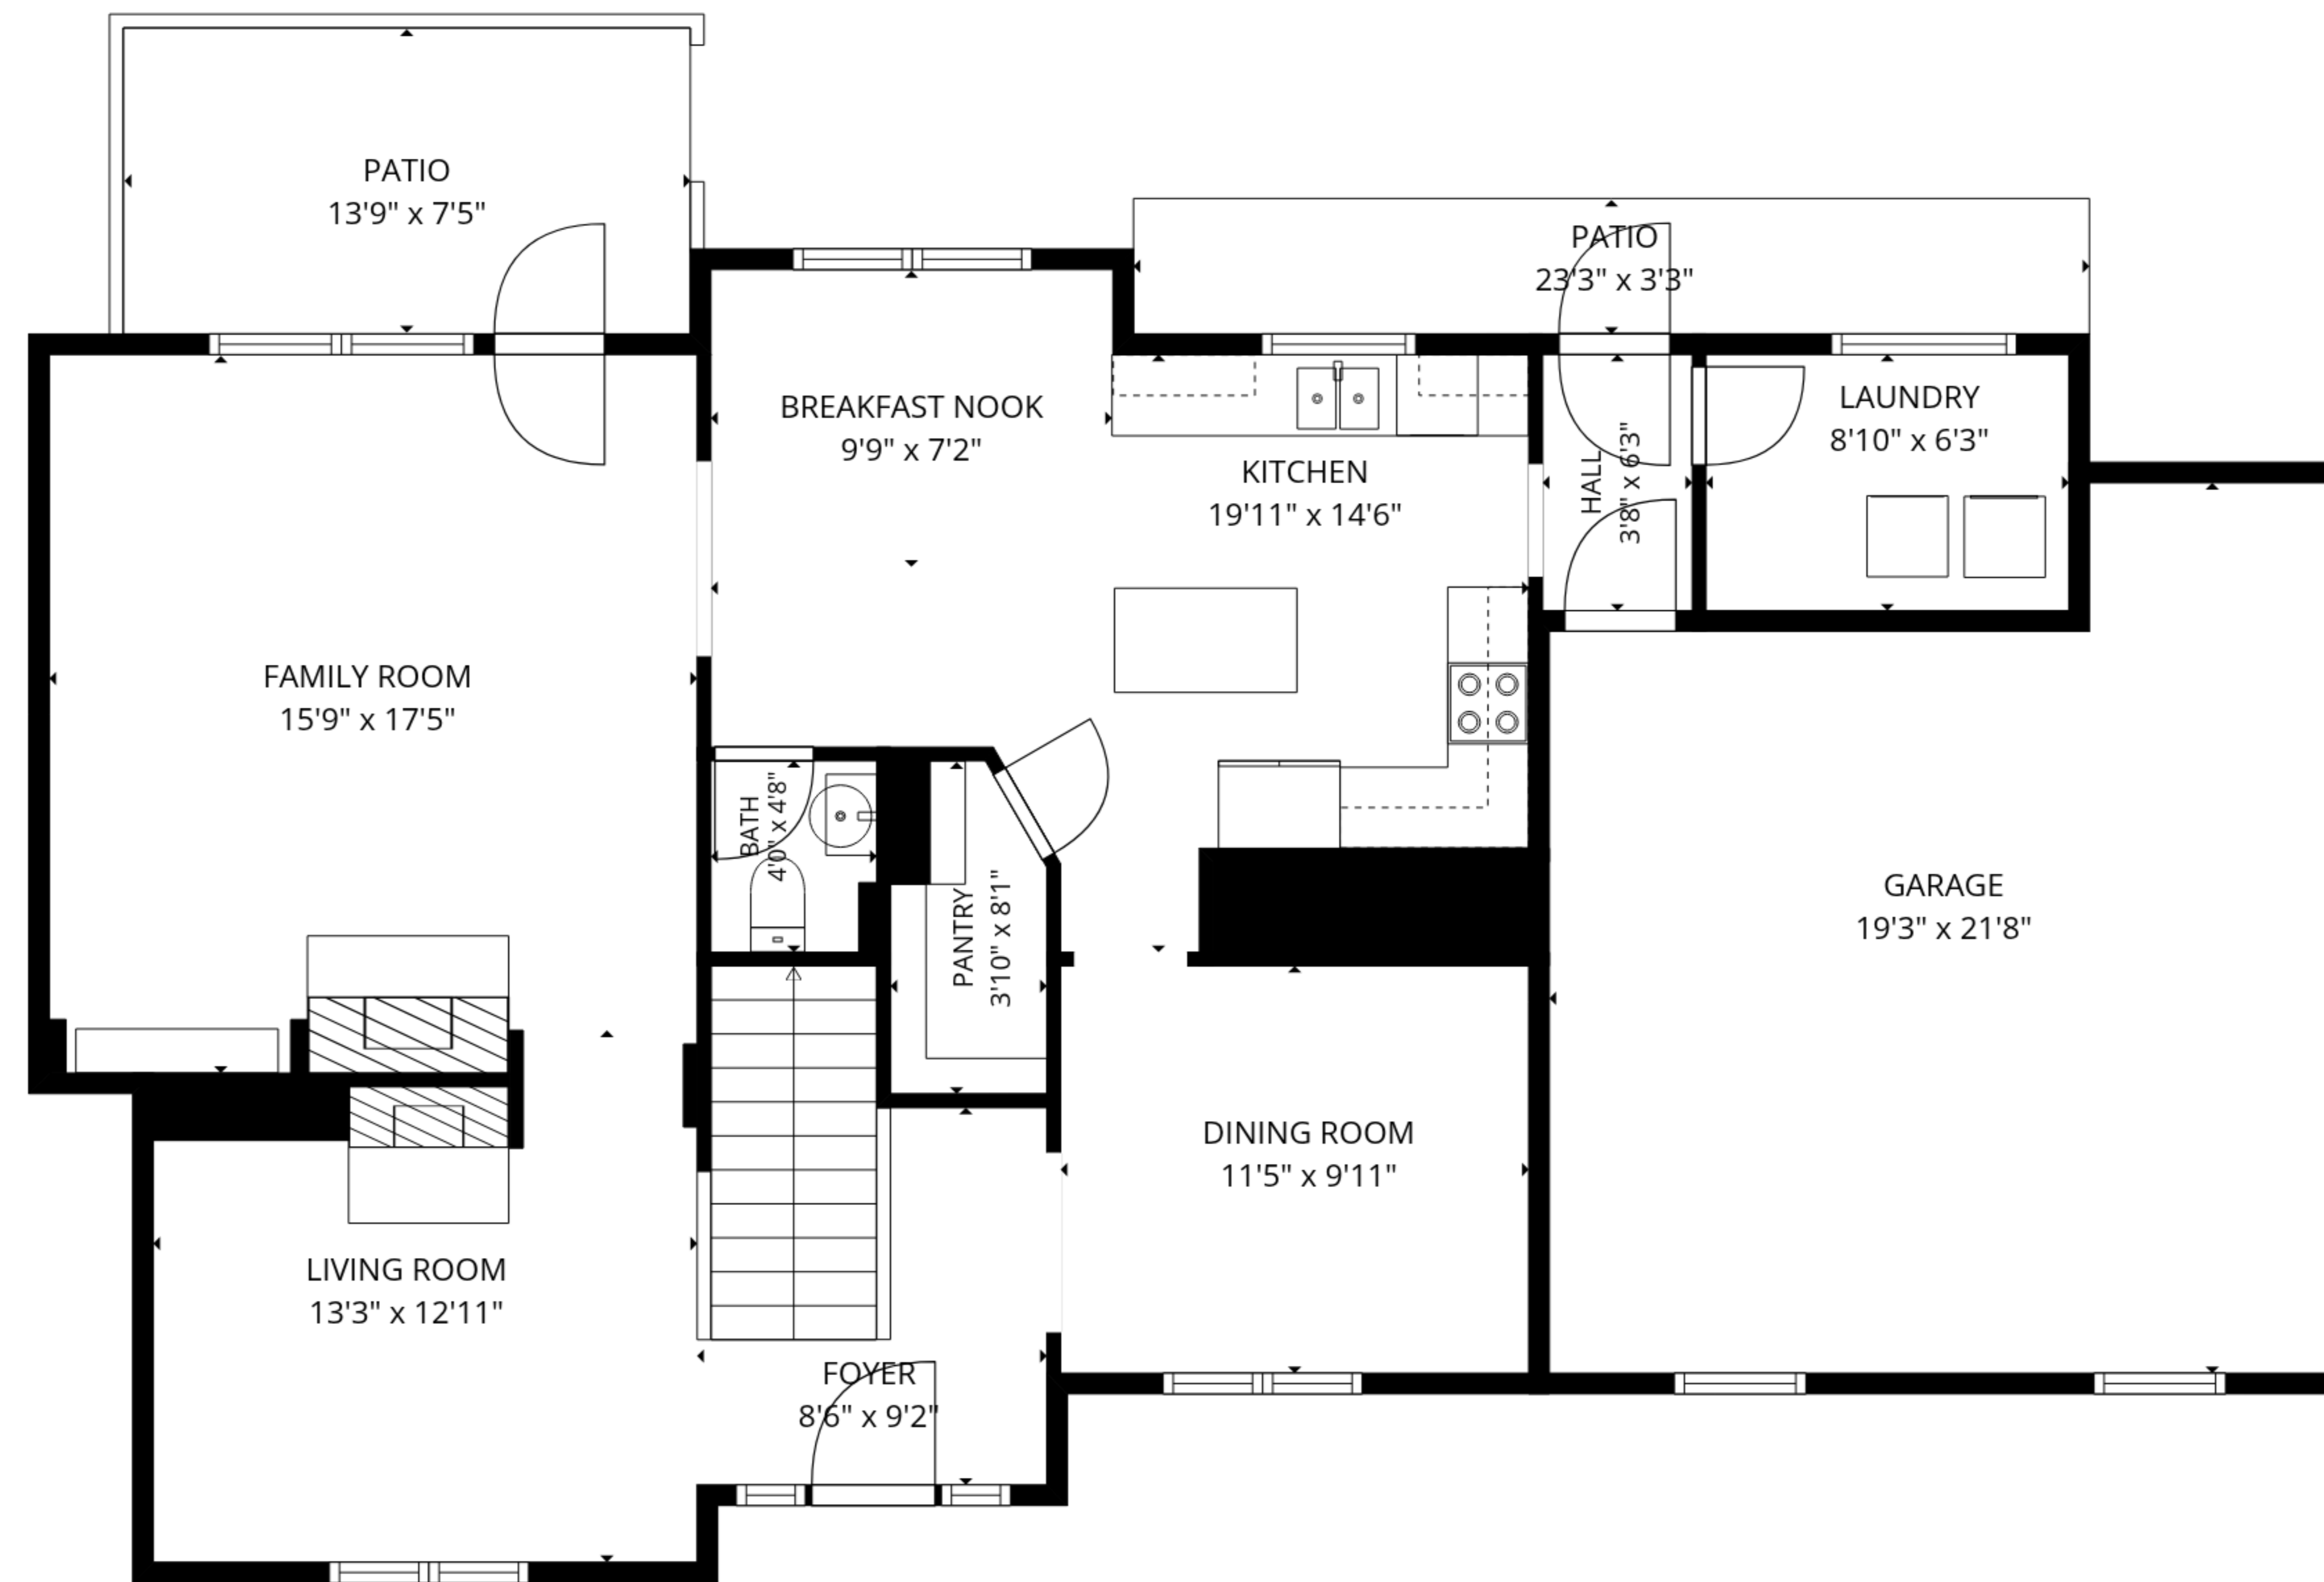

**TOTAL: 2448 sq. ft**  
 1st floor: 1057 sq. ft, 2nd floor: 1391 sq. ft  
 EXCLUDED AREAS: GARAGE: 369 sq. ft, PATIO: 180 sq. ft, WALLS: 189 sq. ft

SIZES AND DIMENSIONS ARE APPROXIMATE, ACTUAL MAY VARY.

2nd floor

1st floor

**TOTAL: 2448 sq. ft**  
 1st floor: 1057 sq. ft, 2nd floor: 1391 sq. ft  
 EXCLUDED AREAS: GARAGE: 369 sq. ft, PATIO: 180 sq. ft, WALLS: 189 sq. ft

SIZES AND DIMENSIONS ARE APPROXIMATE, ACTUAL MAY VARY.