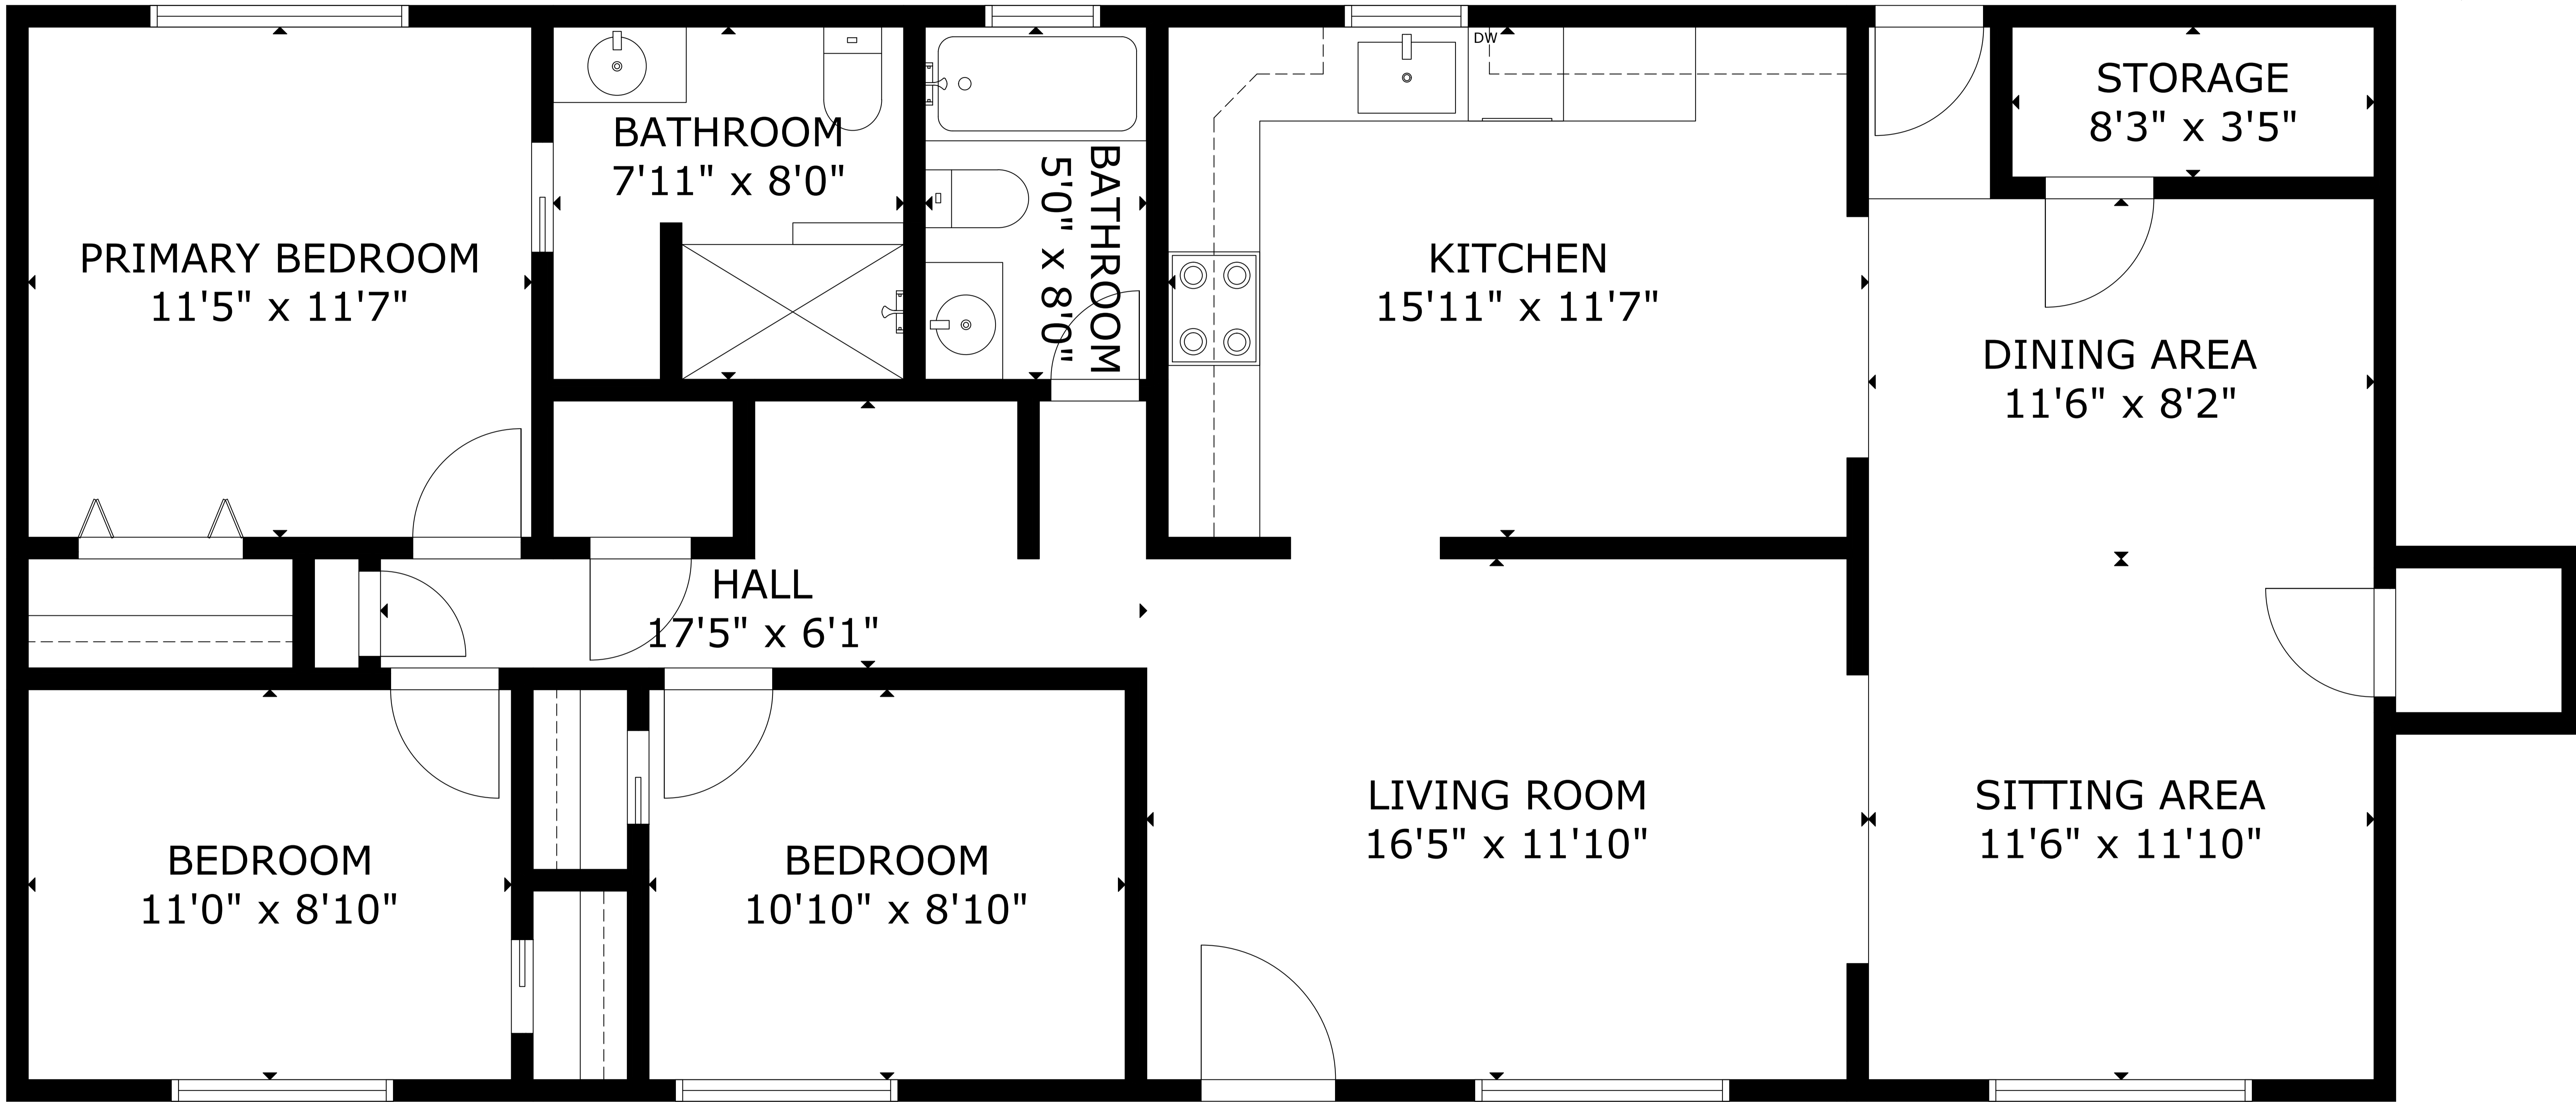

# 6707 Wills Way SW, Albuquerque NM

GROSS EXTERNAL AREA  
TOTAL: 1,366 sq.ft  
FLOOR 1: 1,366 sq.ft

SIZE AND DIMENSIONS ARE APPROXIMATE, ACTUAL MAY VARY