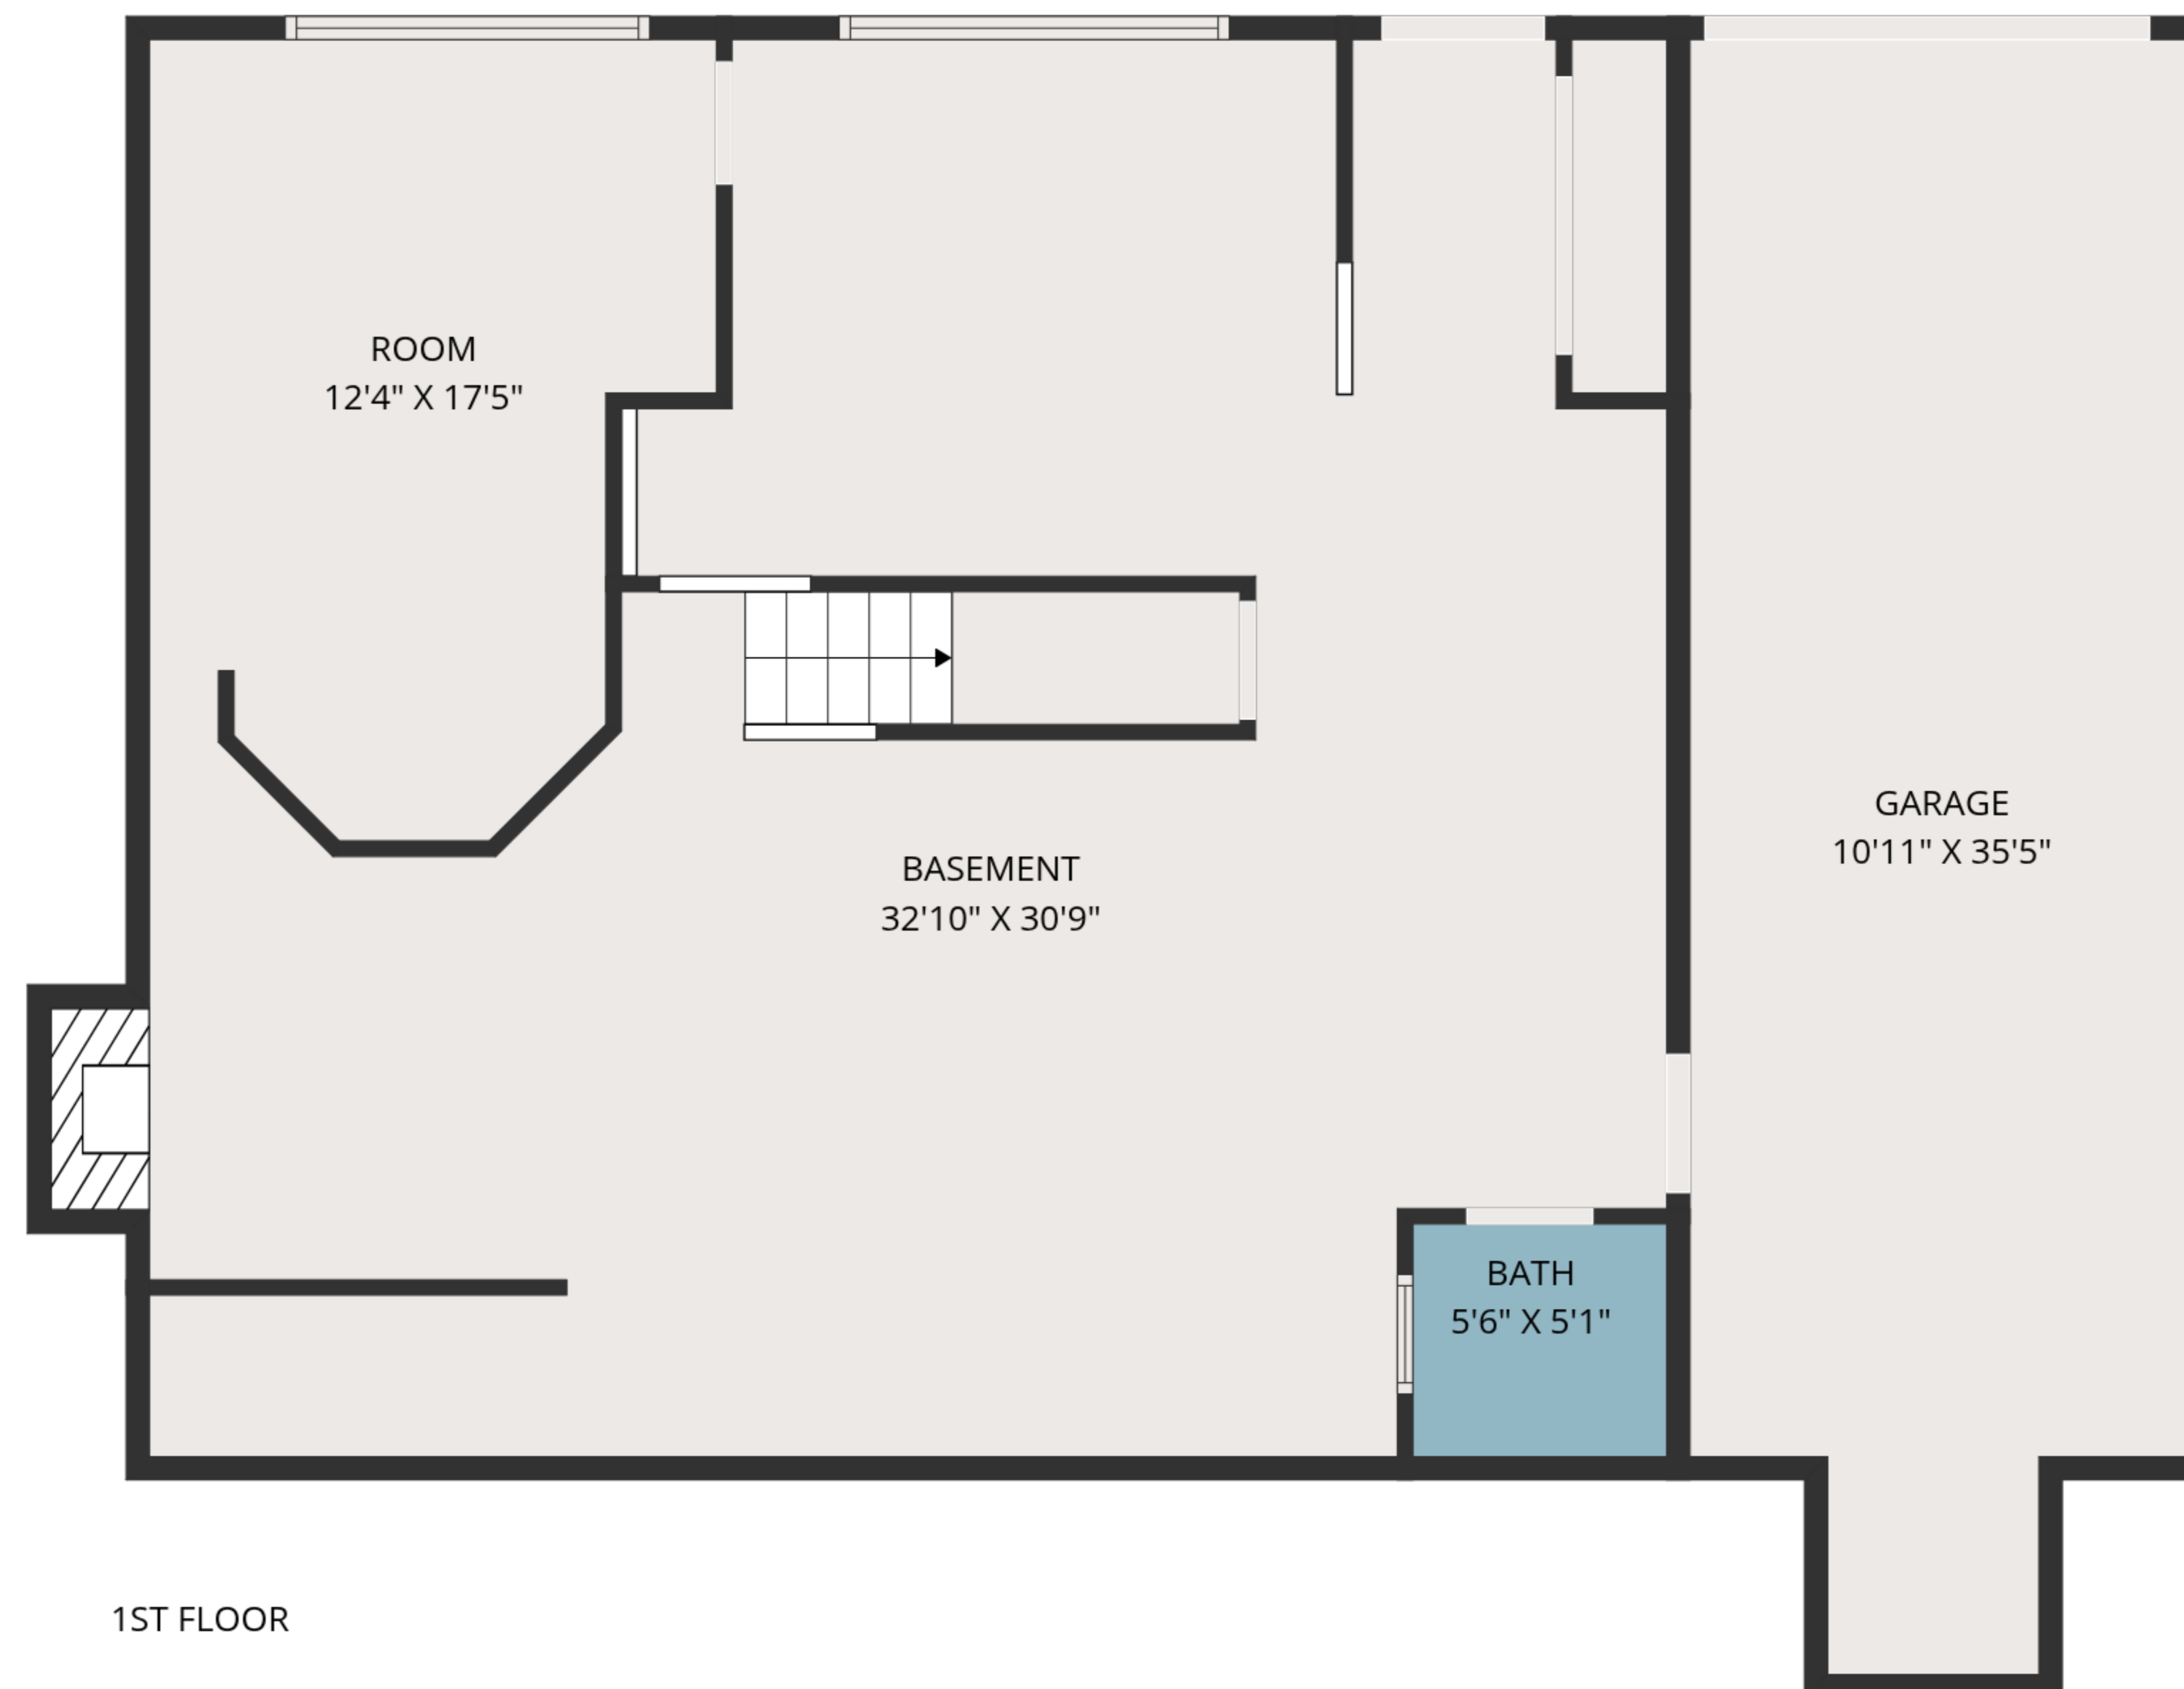

TOTAL: 1607 sq. ft

1st floor: 241 sq. ft, 2nd floor: 1366 sq. ft

EXCLUDED AREAS: GARAGE: 358 sq. ft, BASEMENT: 773 sq. ft, FIREPLACE: 24 sq. ft,
 SCREENED PORCH: 151 sq. ft, WALLS: 185 sq. ft

MEASUREMENTS ARE DEEMED HIGHLY RELIABLE BUT NOT GUARANTEED.

2ND FLOOR

1ST FLOOR

TOTAL: 1607 sq. ft
 1st floor: 241 sq. ft, 2nd floor: 1366 sq. ft
 EXCLUDED AREAS: GARAGE: 358 sq. ft, BASEMENT: 773 sq. ft, FIREPLACE: 24 sq. ft,
 SCREENED PORCH: 151 sq. ft, WALLS: 185 sq. ft