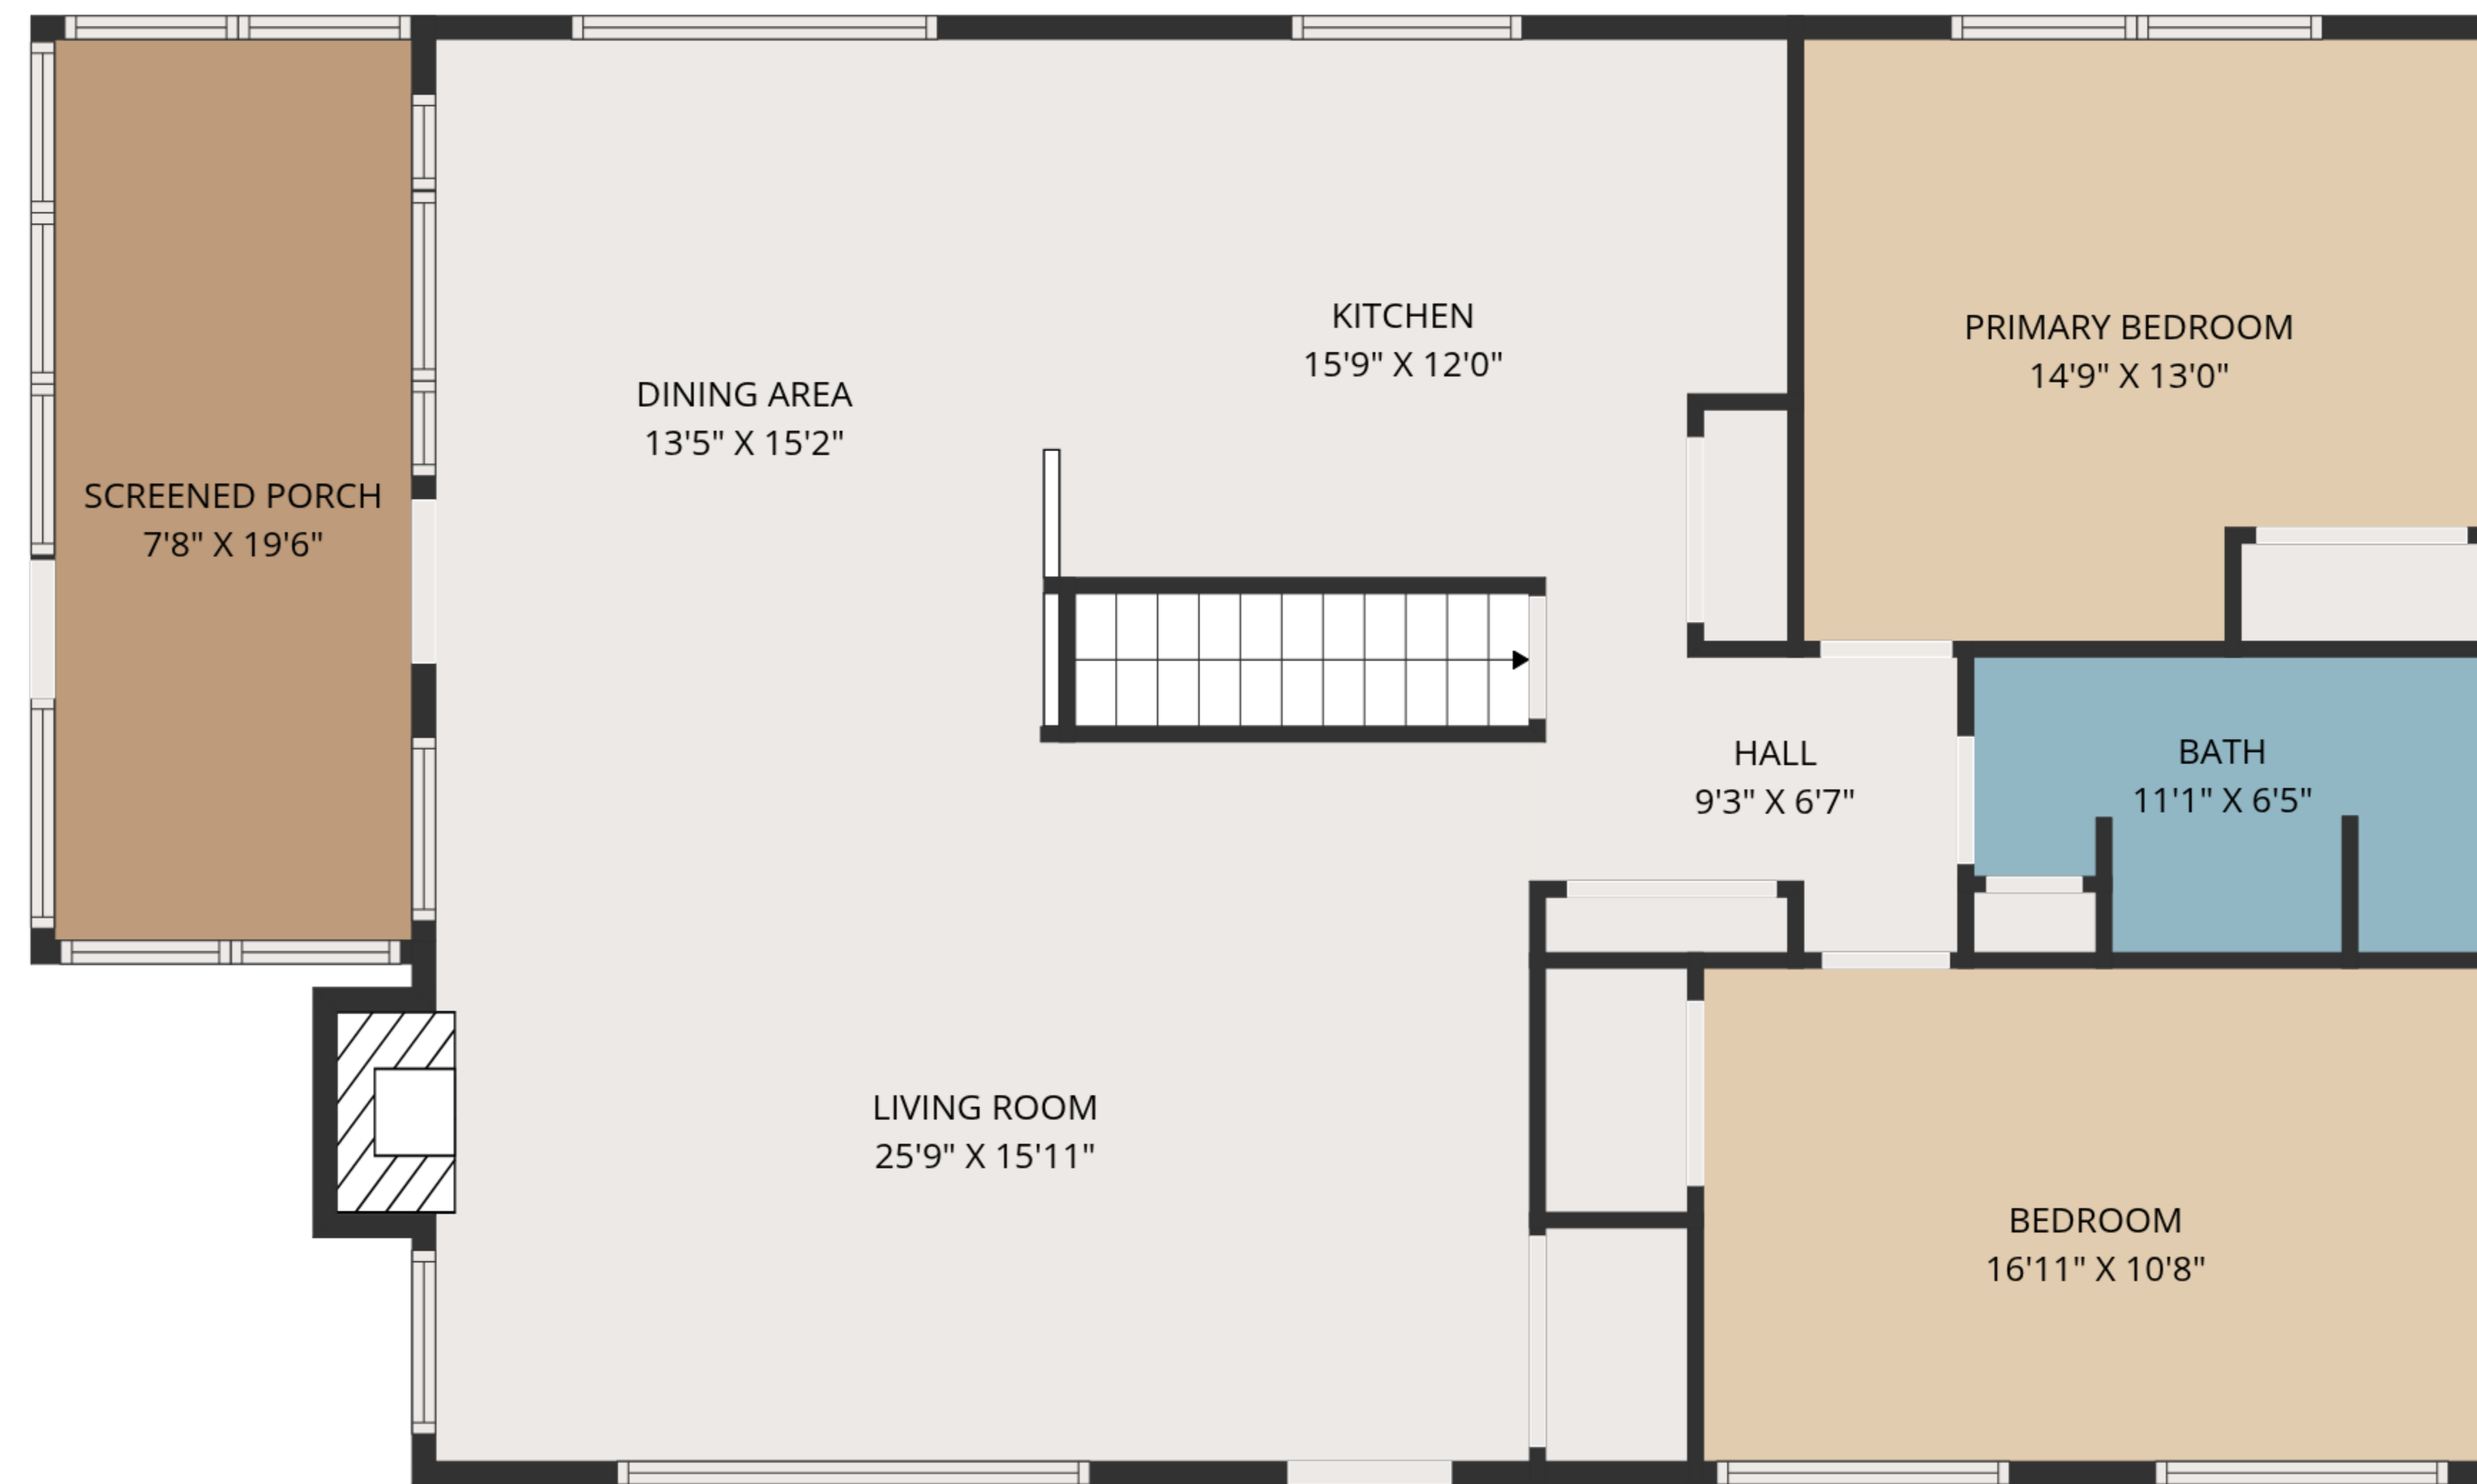

TOTAL: 1607 sq. ft

1st floor: 241 sq. ft, 2nd floor: 1366 sq. ft

EXCLUDED AREAS: GARAGE: 358 sq. ft, BASEMENT: 773 sq. ft, FIREPLACE: 24 sq. ft,
 SCREENED PORCH: 151 sq. ft, WALLS: 185 sq. ft

MEASUREMENTS ARE DEEMED HIGHLY RELIABLE BUT NOT GUARANTEED.

2ND FLOOR

1ST FLOOR

TOTAL: 1607 sq. ft
 1st floor: 241 sq. ft, 2nd floor: 1366 sq. ft
 EXCLUDED AREAS: GARAGE: 358 sq. ft, BASEMENT: 773 sq. ft, FIREPLACE: 24 sq. ft,
 SCREENED PORCH: 151 sq. ft, WALLS: 185 sq. ft