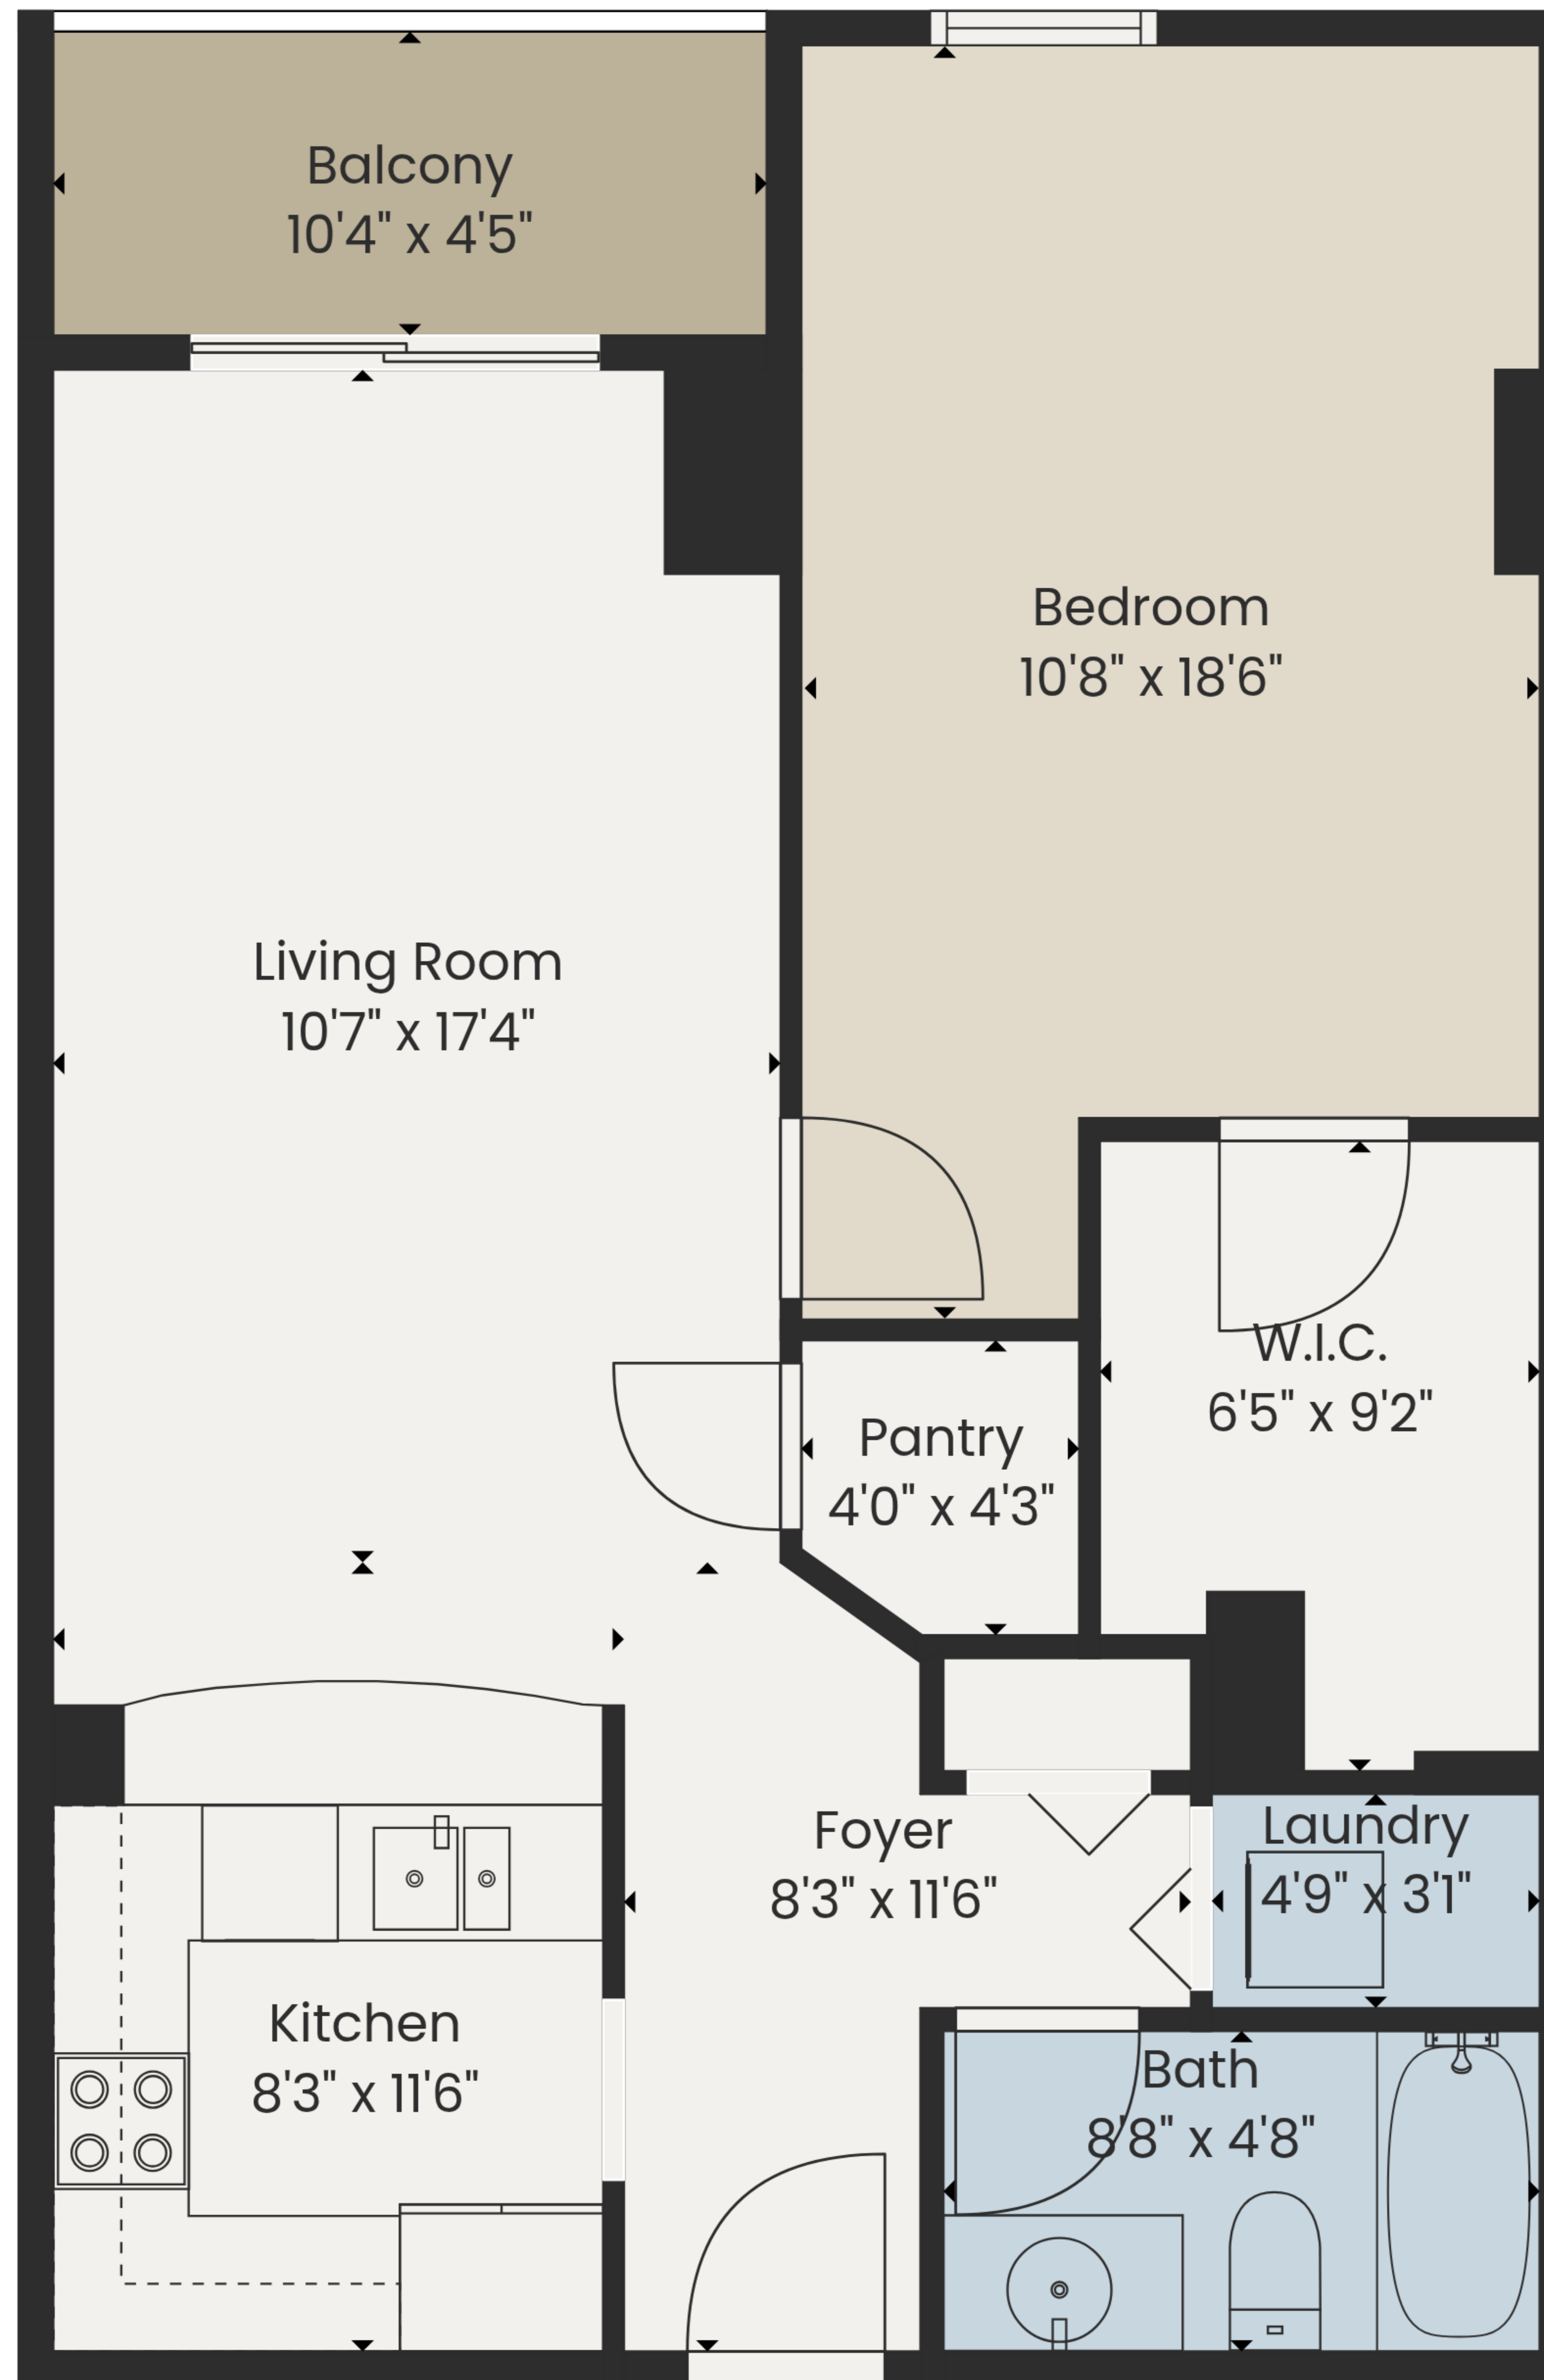

TOTAL: 672 sq. ft
 1st floor: 672 sq. ft
 EXCLUDED AREAS: BALCONY: 46 sq. ft, WALLS: 58 sq. ft

TOTAL: 672 sq. ft
 1st floor: 672 sq. ft
 EXCLUDED AREAS: BALCONY: 46 sq. ft, WALLS: 58 sq. ft