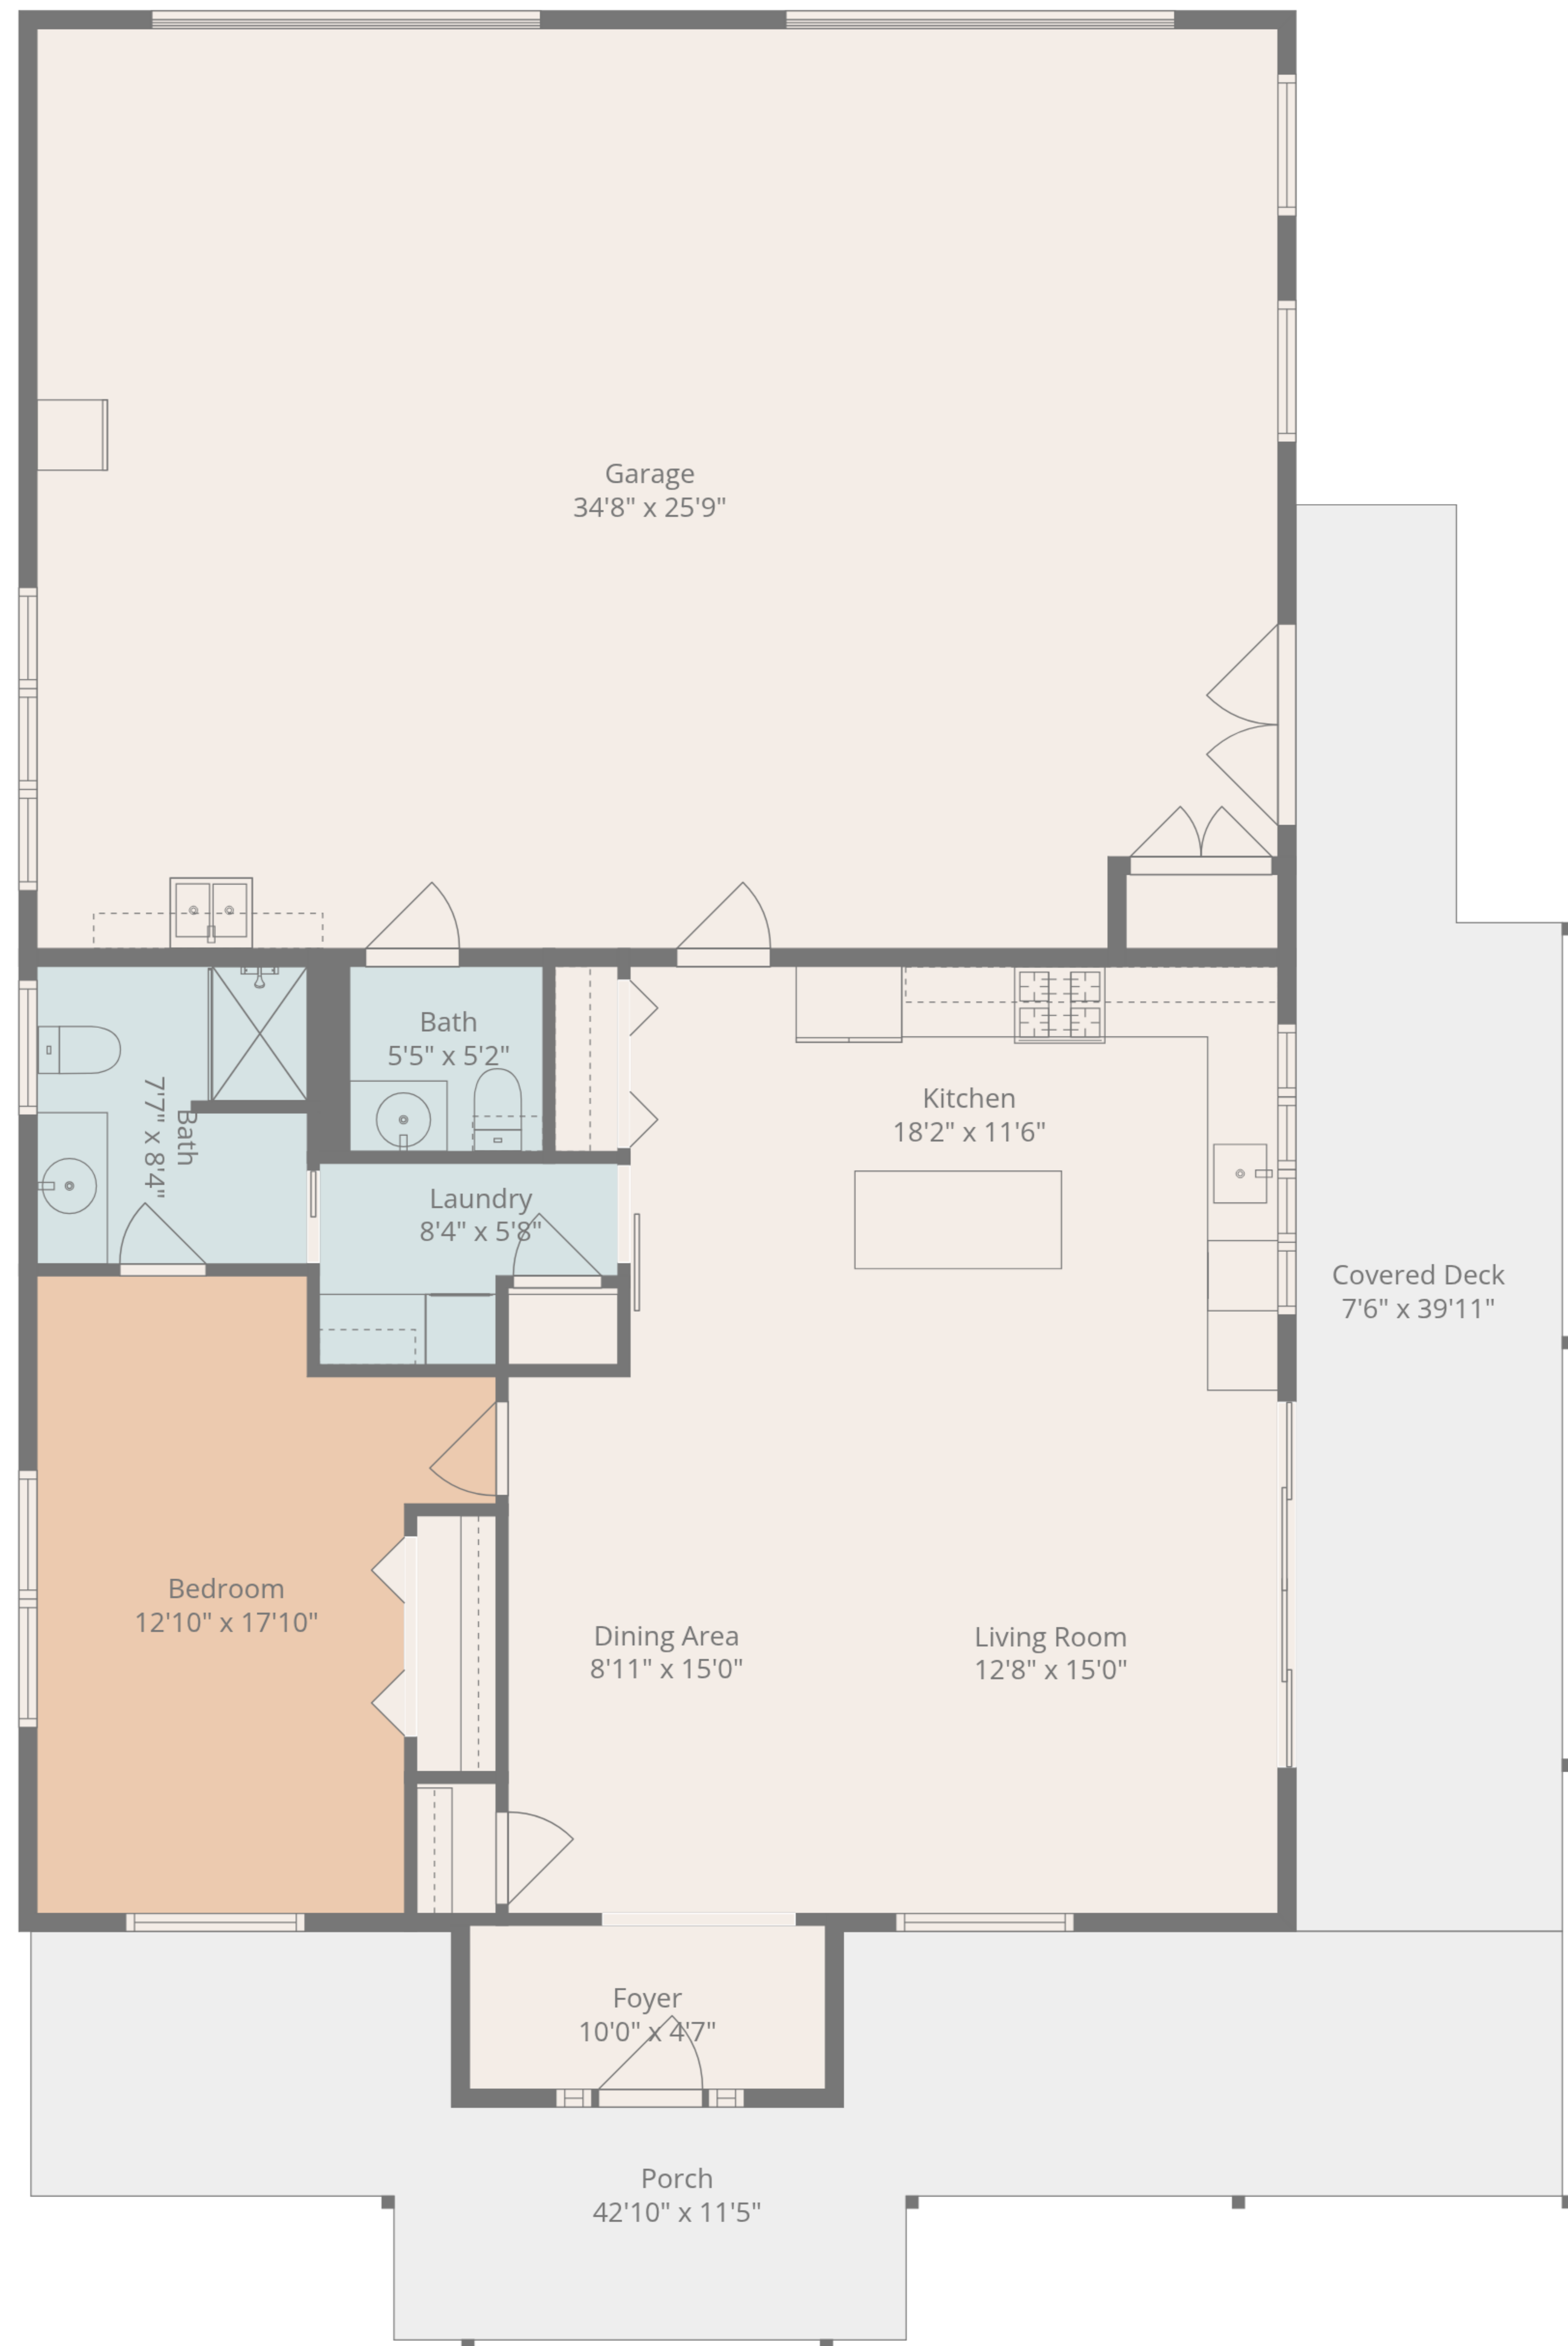

TOTAL: 978 sq. ft
 1st floor: 978 sq. ft
 EXCLUDED AREAS: GARAGE: 882 sq. ft, PORCH: 321 sq. ft, COVERED DECK: 263 sq. ft,
 WALLS: 114 sq. ft

TOTAL: 978 sq. ft
1st floor: 978 sq. ft
EXCLUDED AREAS: GARAGE: 882 sq. ft, PORCH: 321 sq. ft, COVERED DECK: 263 sq. ft,
WALLS: 114 sq. ft