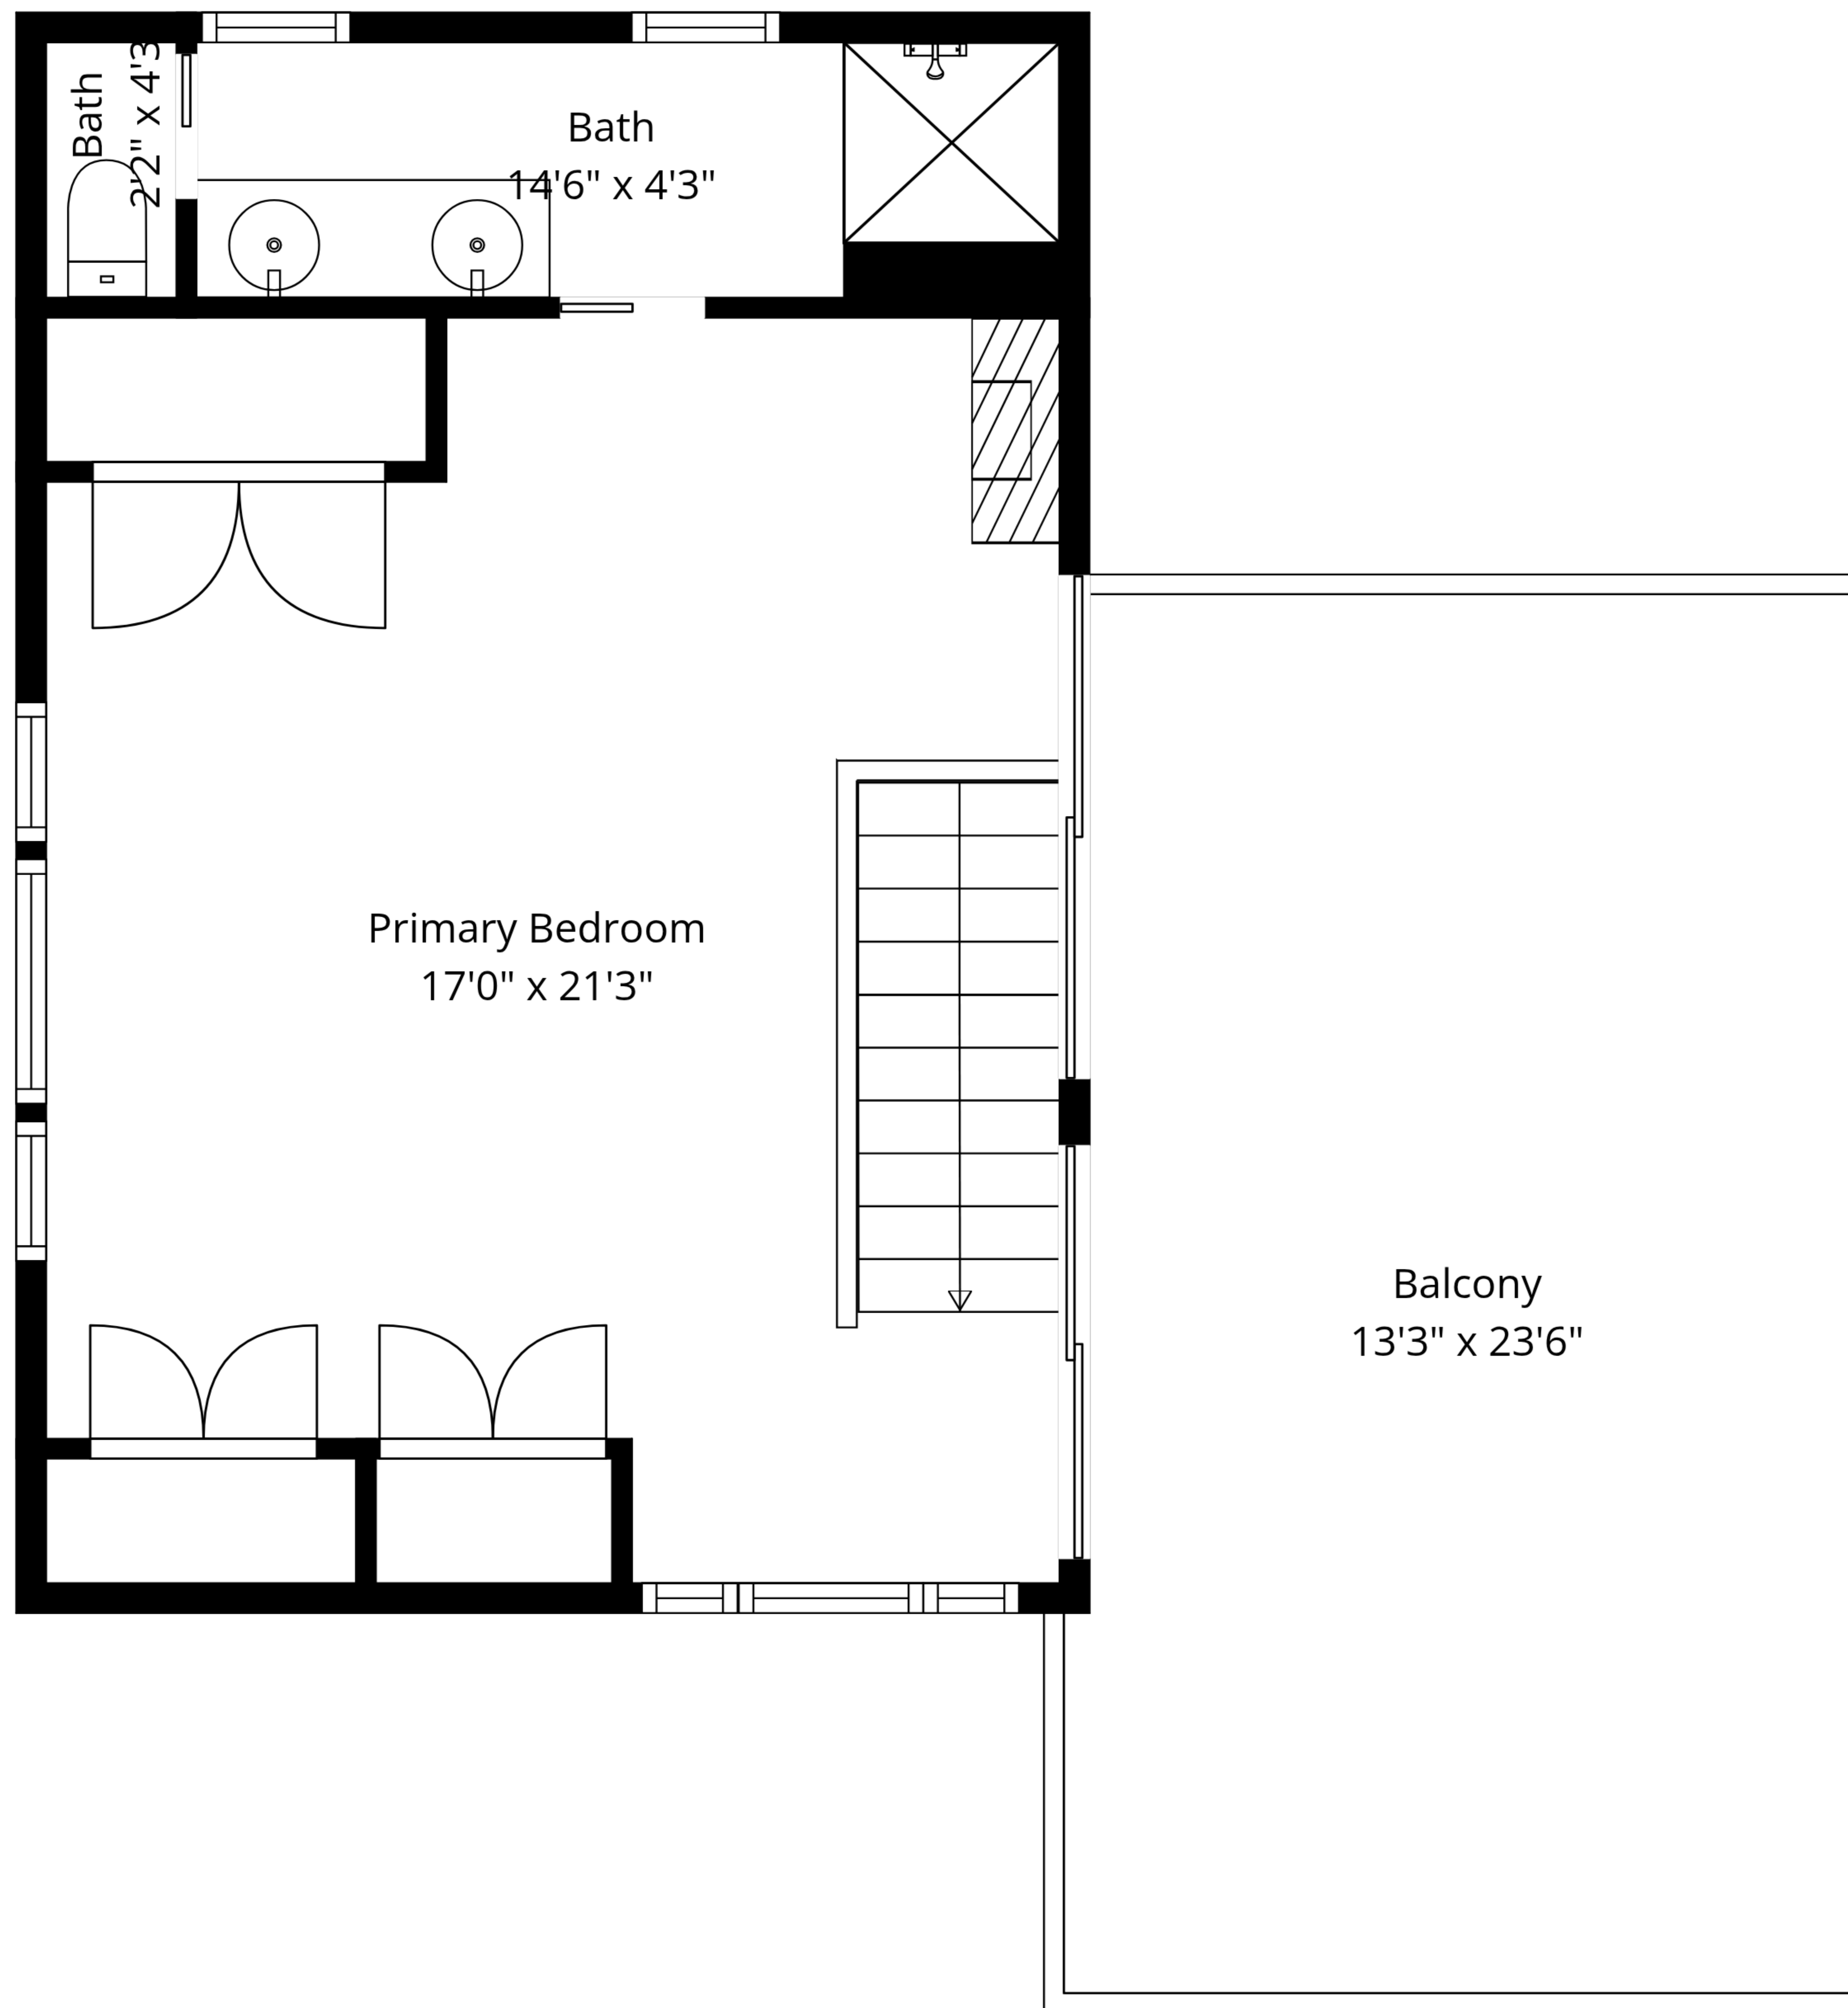

TOTAL: 2952 sq. ft

GROUND FLOOR: 674 sq. ft, 1ST FLOOR: 1130 sq. ft, 2ND FLOOR: 708 sq. ft, 3RD FLOOR: 440 sq. ft
 EXCLUDED AREAS: GARAGE: 497 sq. ft, UTILITY: 57 sq. ft, BALCONY: 384 sq. ft,
 DECK: 330 sq. ft, WALLS: 296 sq. ft

Measurements Are Approximate - Deemed Highly Reliable But Not Guaranteed

TOTAL: 2952 sq. ft

GROUND FLOOR: 674 sq. ft, 1ST FLOOR: 1130 sq. ft, 2ND FLOOR: 708 sq. ft, 3RD FLOOR: 440 sq. ft
 EXCLUDED AREAS: GARAGE: 497 sq. ft, UTILITY: 57 sq. ft, BALCONY: 384 sq. ft,
 DECK: 330 sq. ft, WALLS: 296 sq. ft