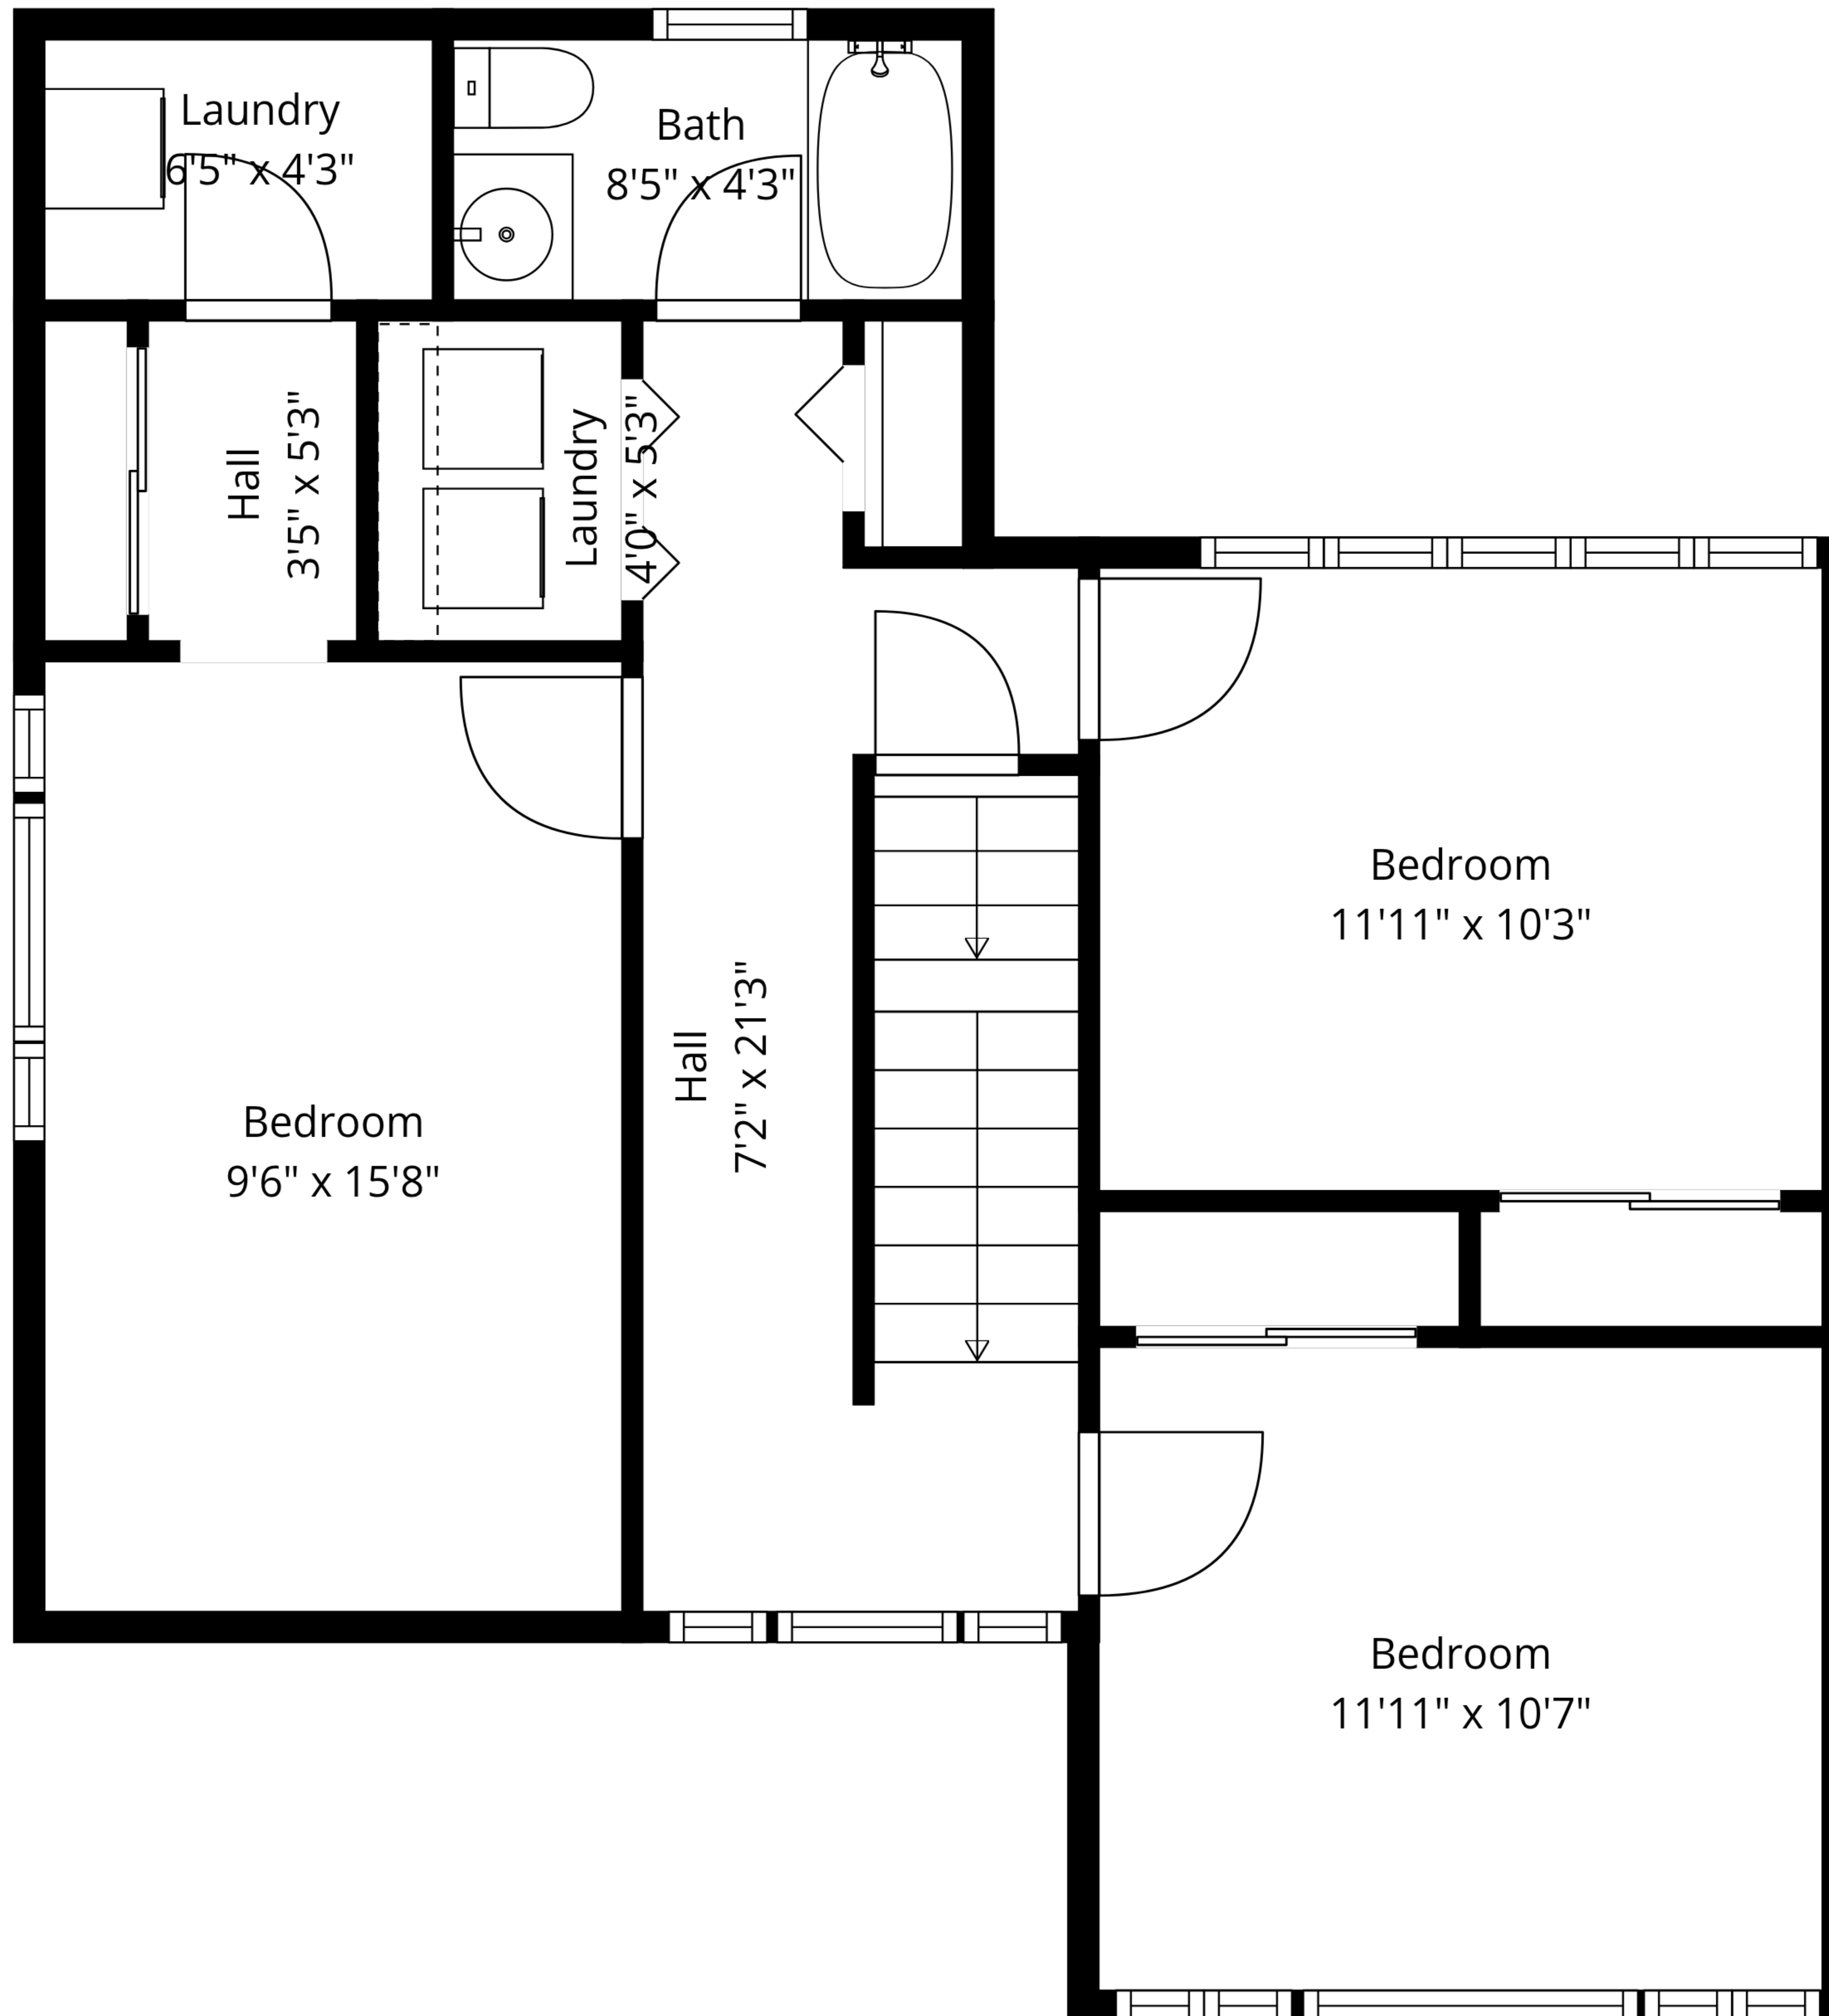

TOTAL: 2952 sq. ft

GROUND FLOOR: 674 sq. ft, 1ST FLOOR: 1130 sq. ft, 2ND FLOOR: 708 sq. ft, 3RD FLOOR: 440 sq. ft
 EXCLUDED AREAS: GARAGE: 497 sq. ft, UTILITY: 57 sq. ft, BALCONY: 384 sq. ft,
 DECK: 330 sq. ft, WALLS: 296 sq. ft

Measurements Are Approximate - Deemed Highly Reliable But Not Guaranteed

TOTAL: 2952 sq. ft

GROUND FLOOR: 674 sq. ft, 1ST FLOOR: 1130 sq. ft, 2ND FLOOR: 708 sq. ft, 3RD FLOOR: 440 sq. ft
 EXCLUDED AREAS: GARAGE: 497 sq. ft, UTILITY: 57 sq. ft, BALCONY: 384 sq. ft,
 DECK: 330 sq. ft, WALLS: 296 sq. ft