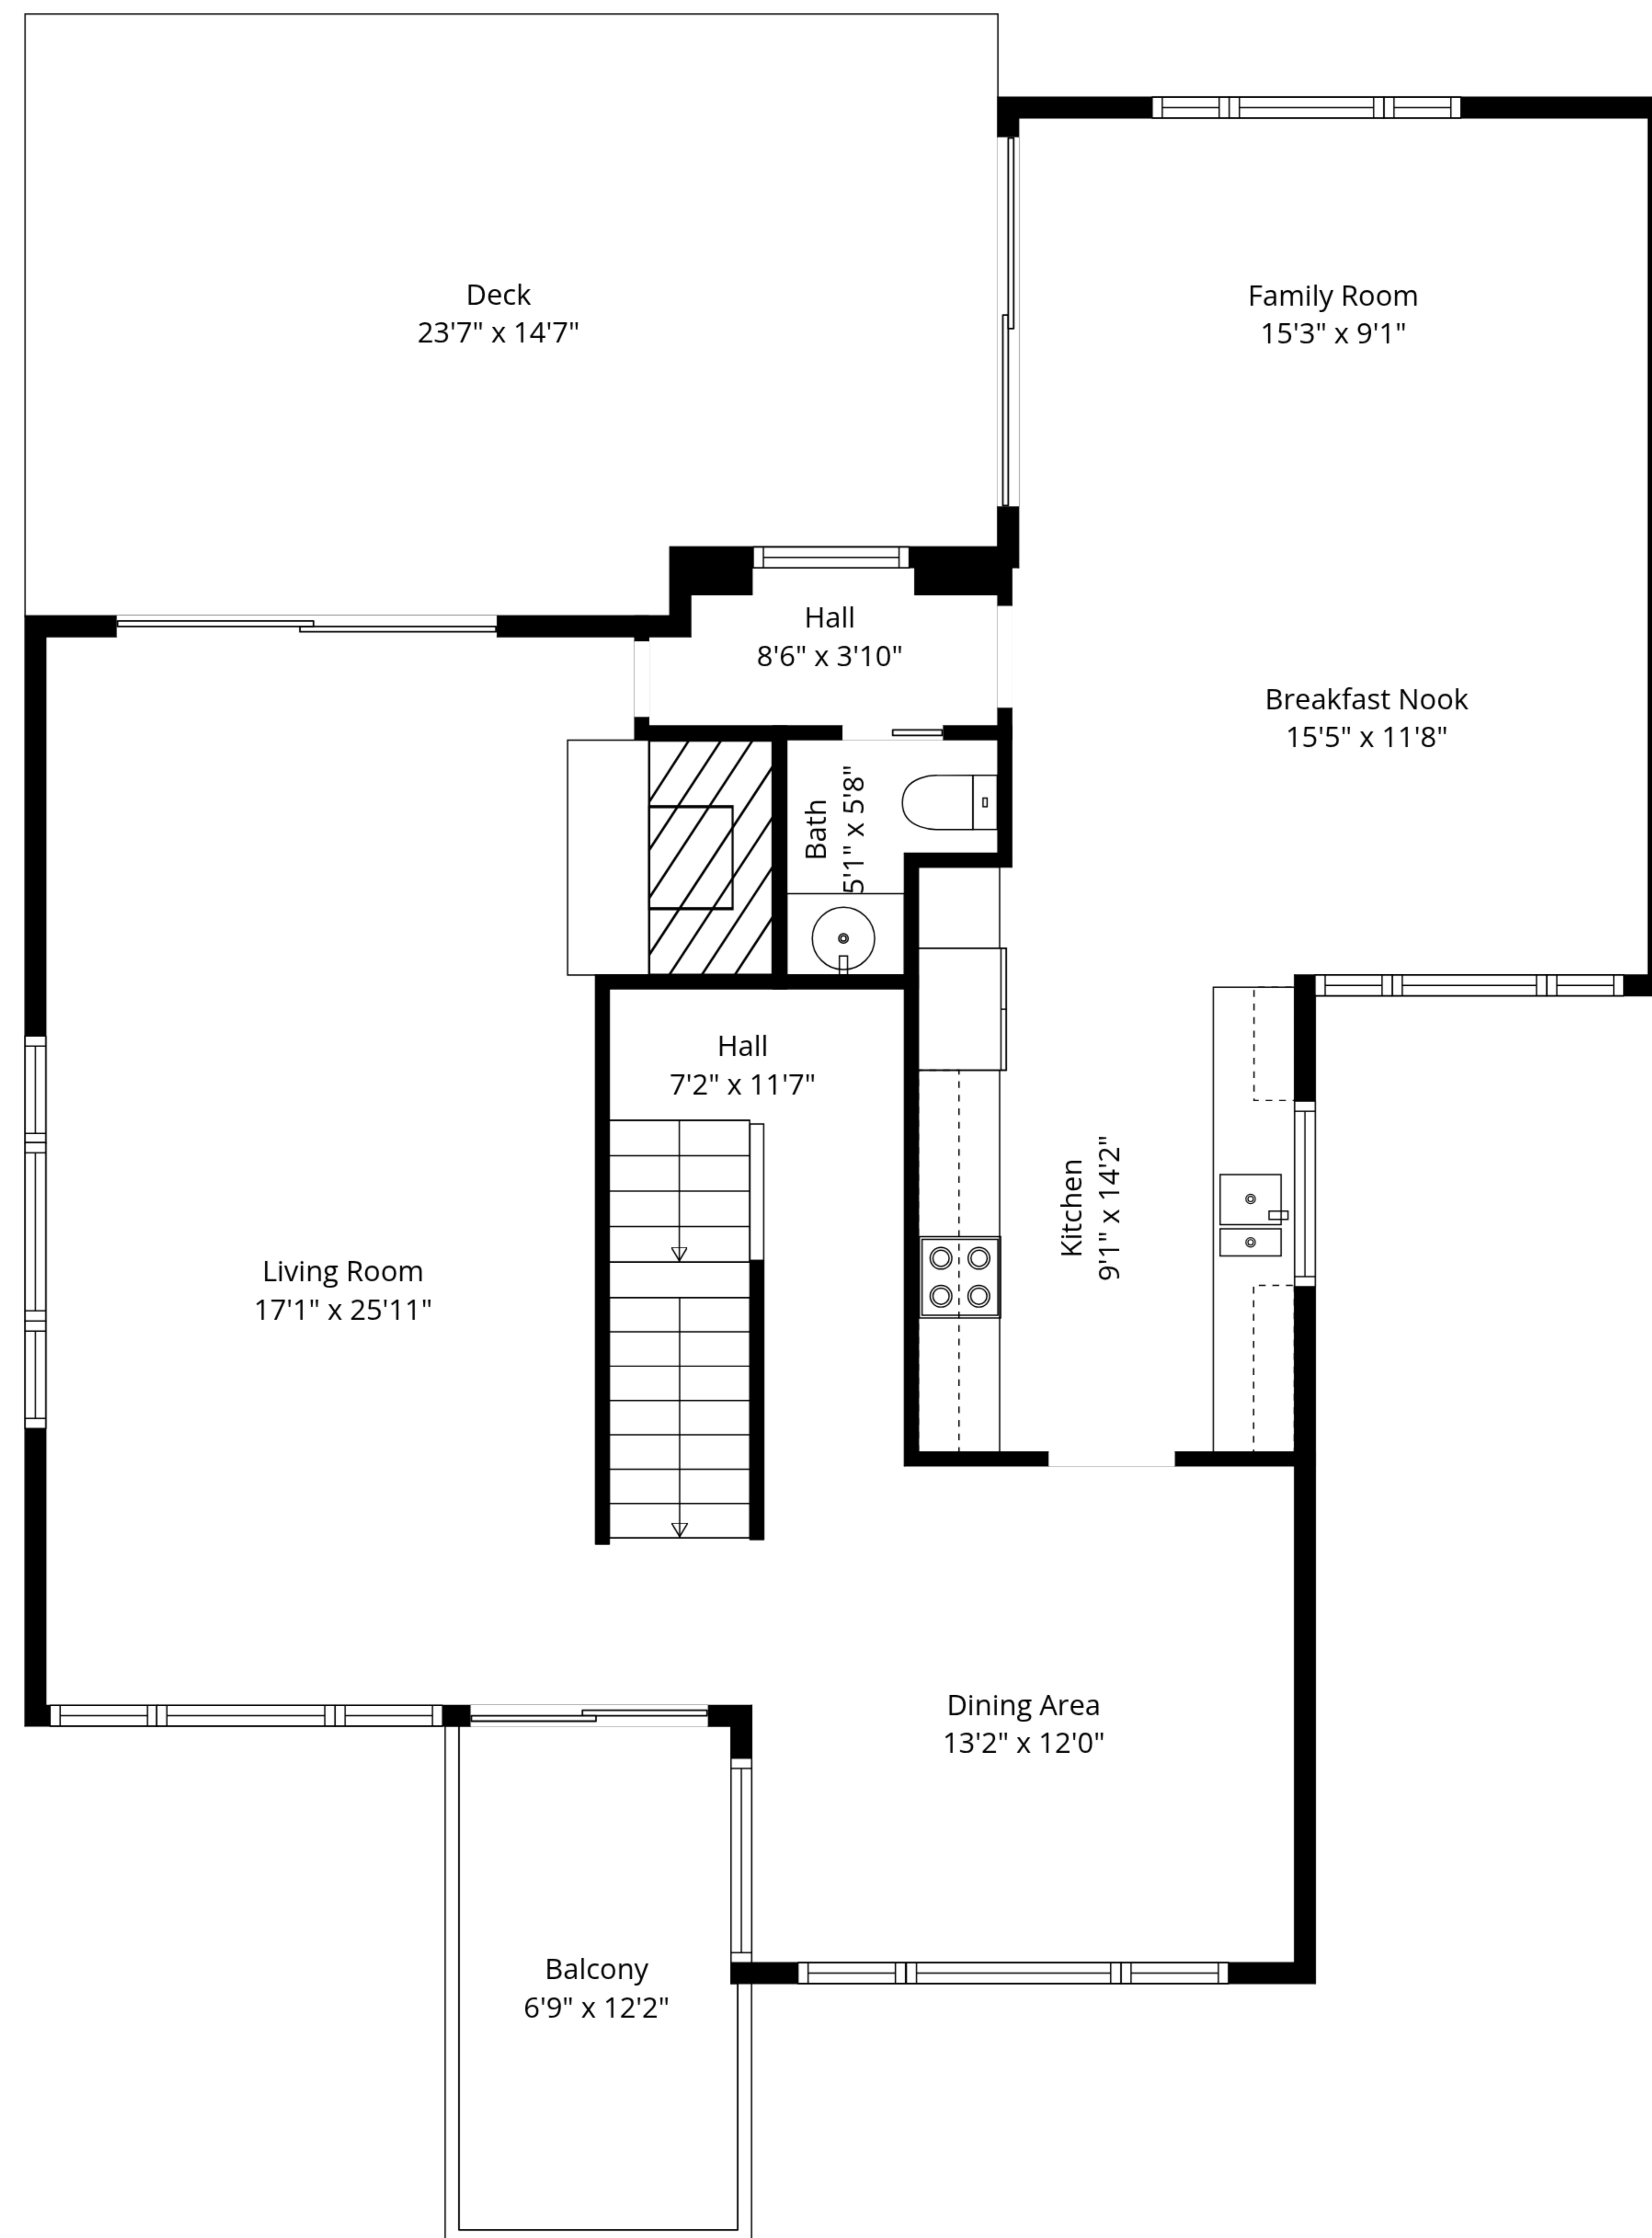

TOTAL: 2952 sq. ft

GROUND FLOOR: 674 sq. ft, 1ST FLOOR: 1130 sq. ft, 2ND FLOOR: 708 sq. ft, 3RD FLOOR: 440 sq. ft
 EXCLUDED AREAS: GARAGE: 497 sq. ft, UTILITY: 57 sq. ft, BALCONY: 384 sq. ft,
 DECK: 330 sq. ft, WALLS: 296 sq. ft

Measurements Are Approximate - Deemed Highly Reliable But Not Guaranteed

TOTAL: 2952 sq. ft

GROUND FLOOR: 674 sq. ft, 1ST FLOOR: 1130 sq. ft, 2ND FLOOR: 708 sq. ft, 3RD FLOOR: 440 sq. ft
 EXCLUDED AREAS: GARAGE: 497 sq. ft, UTILITY: 57 sq. ft, BALCONY: 384 sq. ft,
 DECK: 330 sq. ft, WALLS: 296 sq. ft