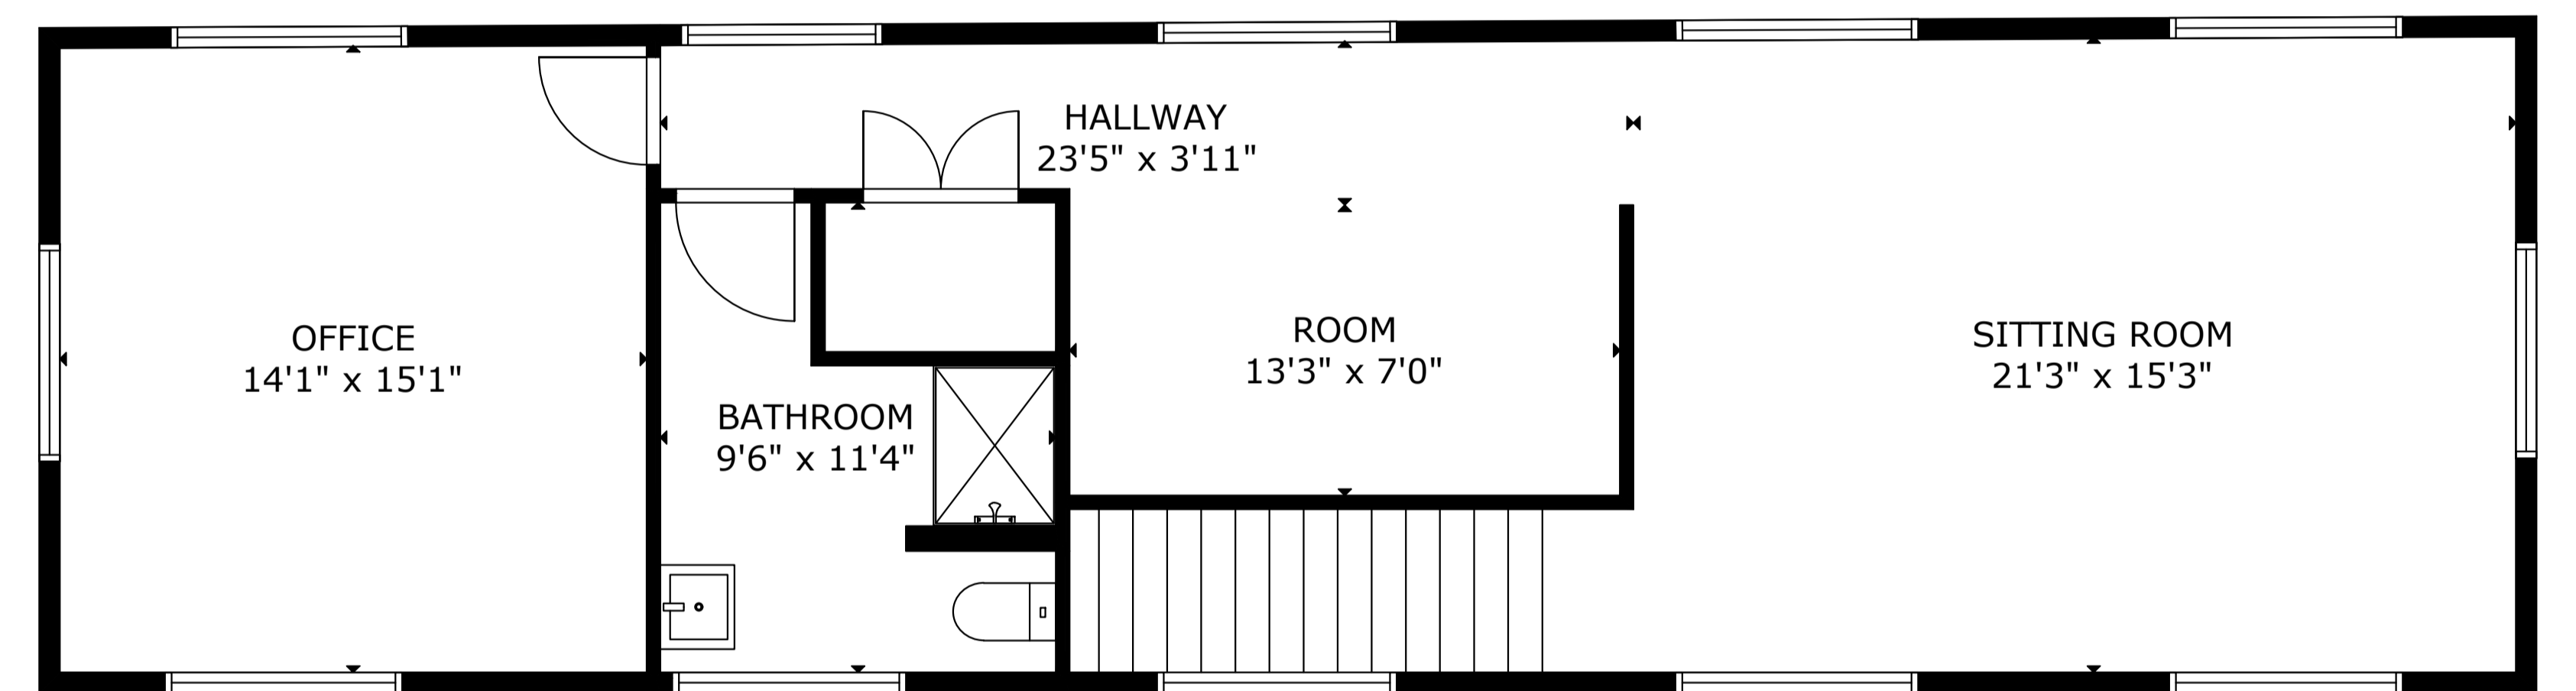

FLOOR 1

FLOOR 2

GROSS INTERNAL AREA
 TOTAL: 3201 sq.ft
 FLOOR 1: 2307 sq.ft, FLOOR 2: 894 sq.ft
 SIZE AND DIMENSIONS ARE APPROXIMATE, ACTUAL MAY VARY